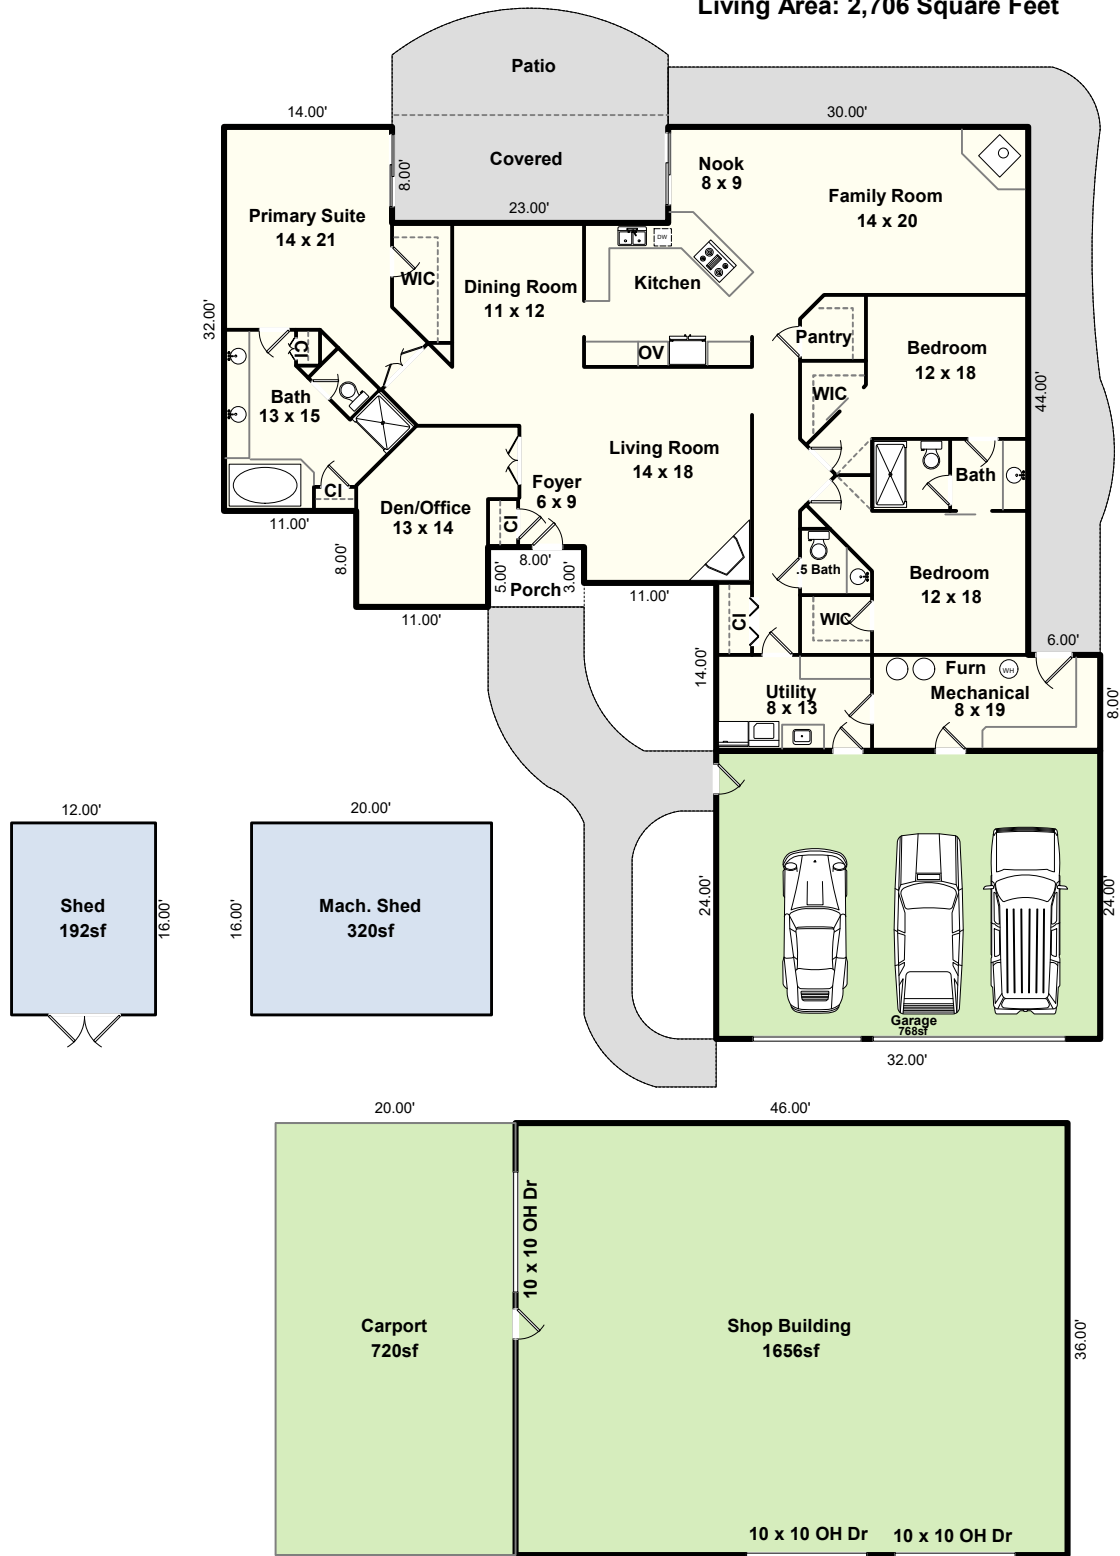

11380 NW Valley Vista Road Hillsboro, OR 97124

Living Area: 2,706 Square Feet

Floor Plan By: Michael Teach, Measurement Northwest
(Formerly Teach Appraising)

MeasurementNorthwest@outlook.com

Due to rounding and the difficulty in measuring to the outside walls of upper floors and basements, the calculations should be considered as a reasonable estimate only, not guaranteed, and should be independently verified. Approximate room dimensions. Prepared for the noted client only, no other use or user is authorized. All rights reserved.