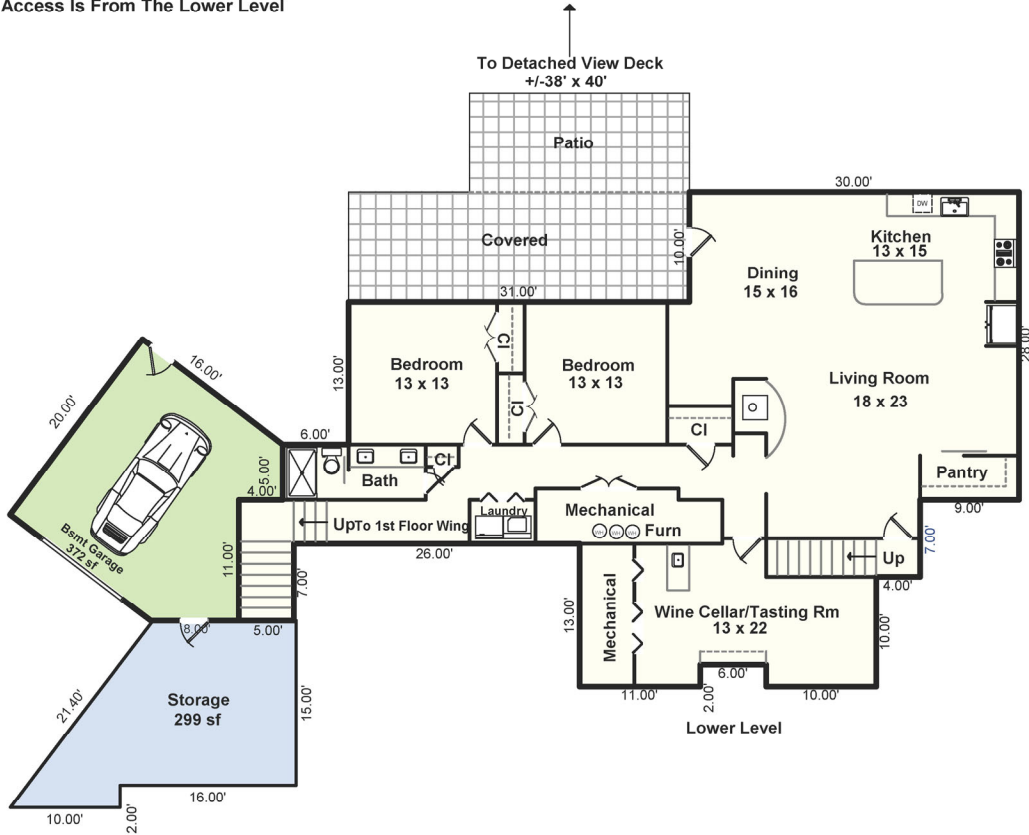

7777 SW Winters Road  
Cornelius, OR 97113

First Floor	2,187 sf
First Fl Wing	696 sf
Lower Level	2,062 sf
<b>Total</b>	<b>4,945 sf</b>

First Floor Wing  
Access Is From The Lower Level

Floor Plan By: Michael Teach, Measurement Northwest  
(Formerly Teach Appraising)  
MeasurementNorthwest@outlook.com

Due to rounding and the difficulty in measuring to the outside walls of upper floors and basements, the calculations should be considered as a reasonable estimate only, not guaranteed, and should be independently verified. Approximate room dimensions. Prepared for the noted client only, no other use or user is authorized. All rights reserved.