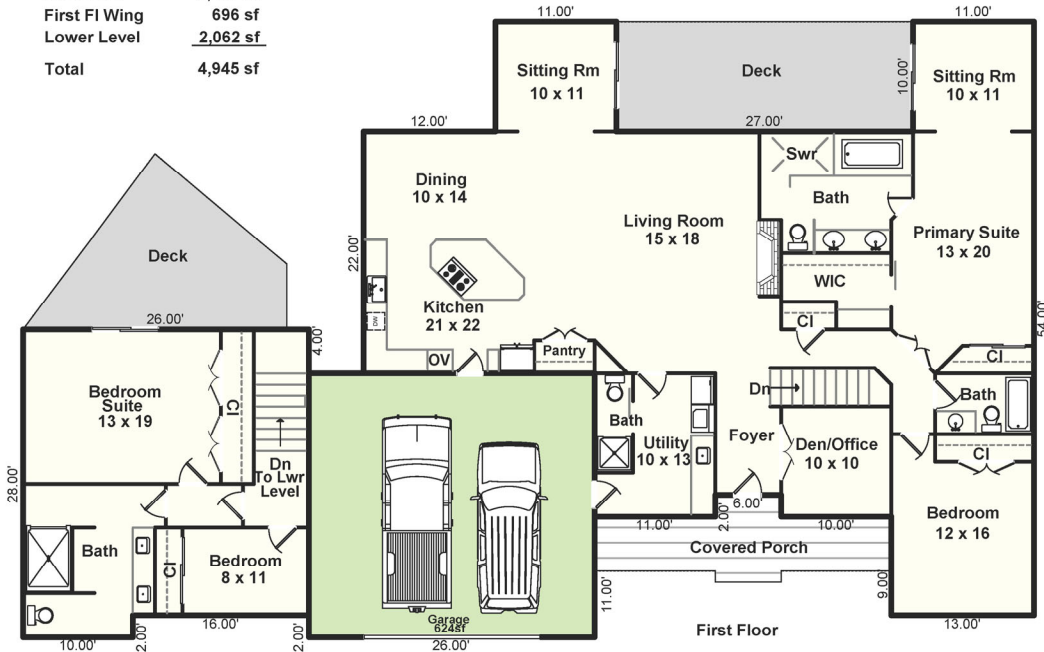

7777 SW Winters Road  
Cornelius, OR 97113

First Floor	2,187 sf
First Fl Wing	696 sf
Lower Level	2,062 sf
<b>Total</b>	<b>4,945 sf</b>

First Floor Wing  
Access Is From The Lower Level

Floor Plan By: Michael Teach, Measurement Northwest  
(Formerly Teach Appraising)  
MeasurementNorthwest@outlook.com

Due to rounding and the difficulty in measuring to the outside walls of upper floors and basements, the calculations should be considered as a reasonable estimate only, not guaranteed, and should be independently verified. Approximate room dimensions. Prepared for the noted client only, no other use or user is authorized. All rights reserved.