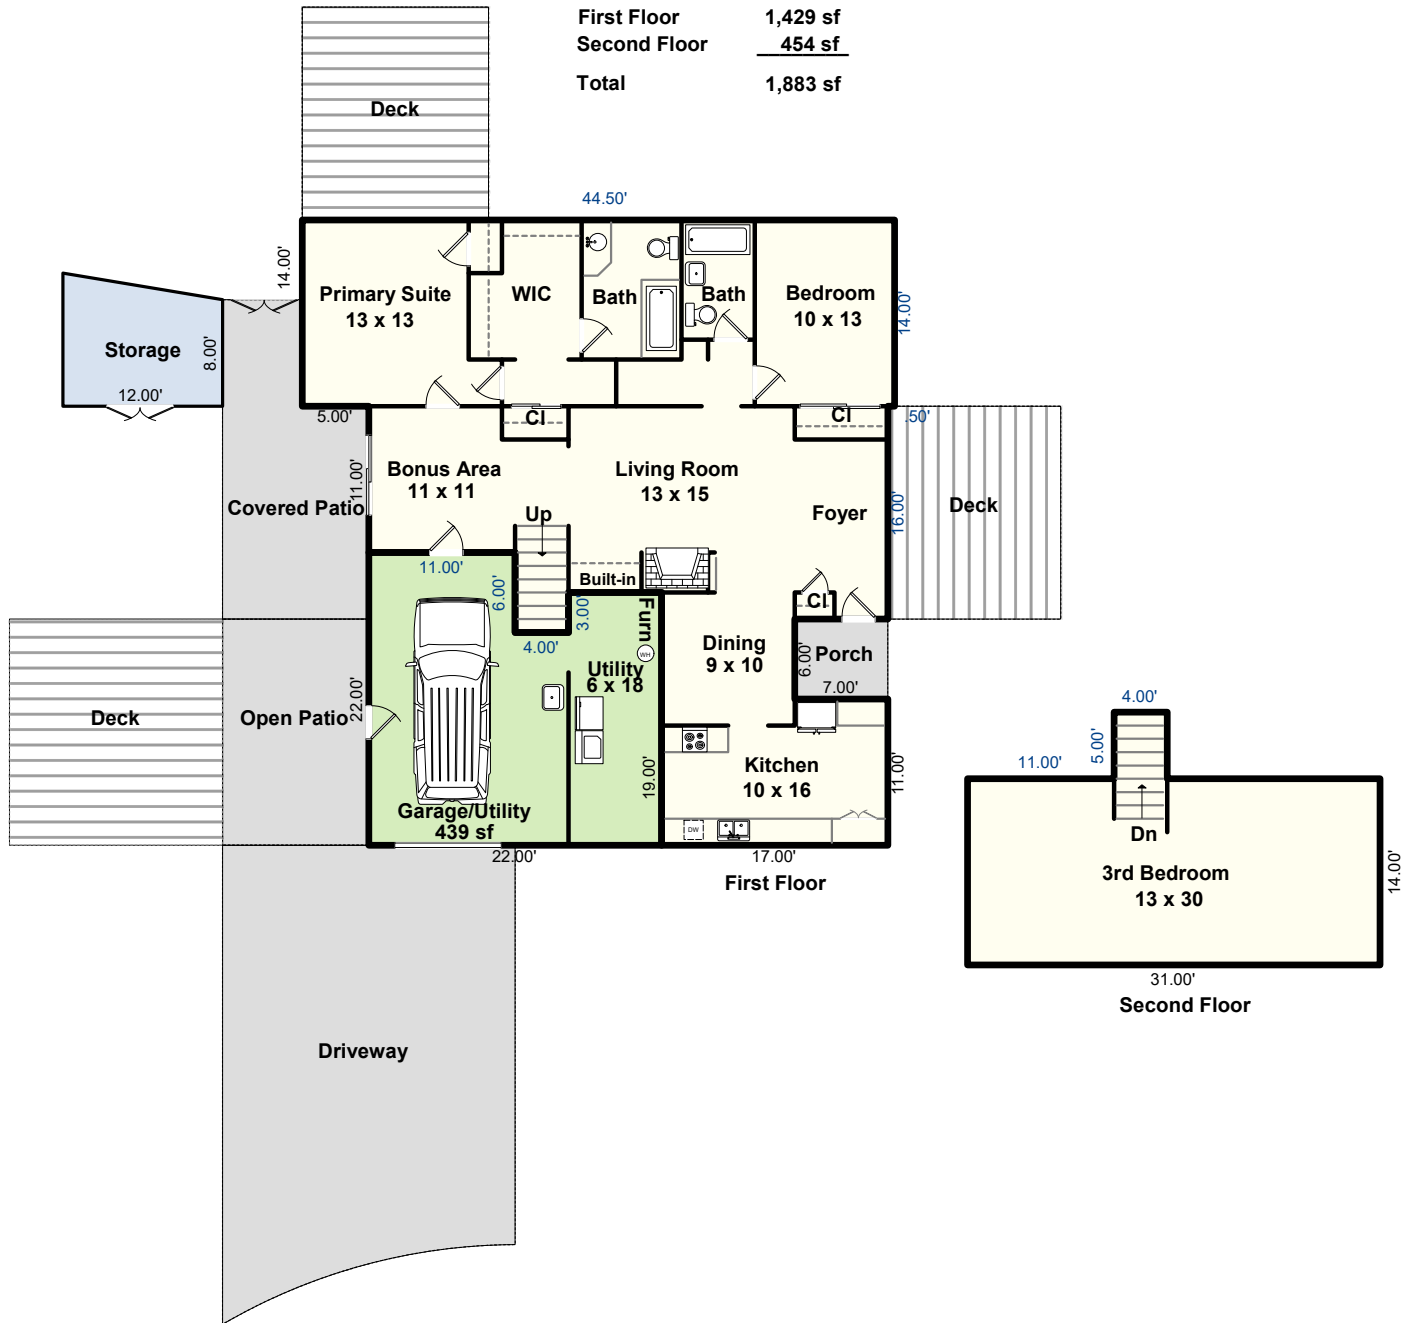

**624 NE Edison Street
Hillsboro, OR 07124**

First Floor	1,429 sf
Second Floor	454 sf
Total	1,883 sf

Floor Plan By: Michael Teach, Measurement Northwest
(Formerly Teach Appraising)

MeasurementNorthwest@outlook.com

Due to rounding and the difficulty in measuring to the outside walls of upper floors and basements, the calculations should be considered as a reasonable estimate only, not guaranteed, and should be independently verified. Approximate room dimensions. Prepared for the noted client only, no other use or user is authorized. All rights reserved.