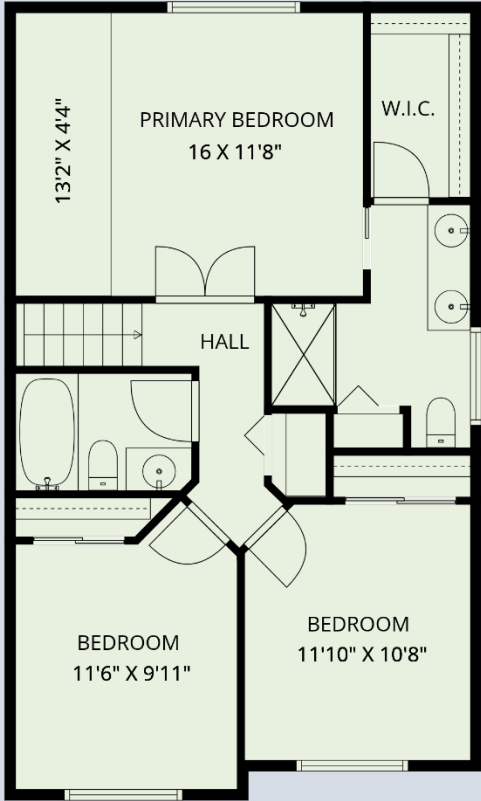

2082 NE 2nd Ave – Hillsboro OR 97124

Main Level: 964 SQ FT
Upper Level: 825 SQ FT
Total: 1789 SQ FT