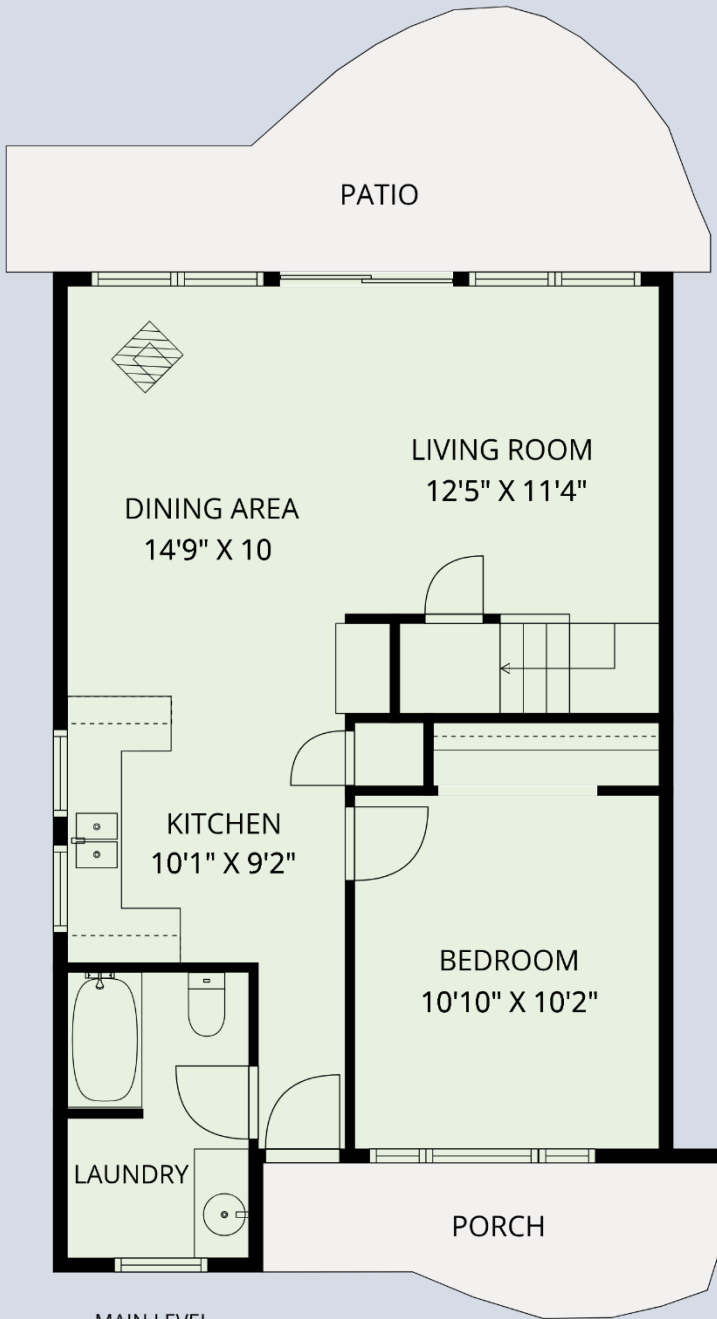

4254 SE Bentley St – Hillsboro OR 97123

MAIN LEVEL

UPPER LEVEL

Main Level: 900 SQ FT
Upper Level: 340 SQ FT

Total: 1240 SQ FT