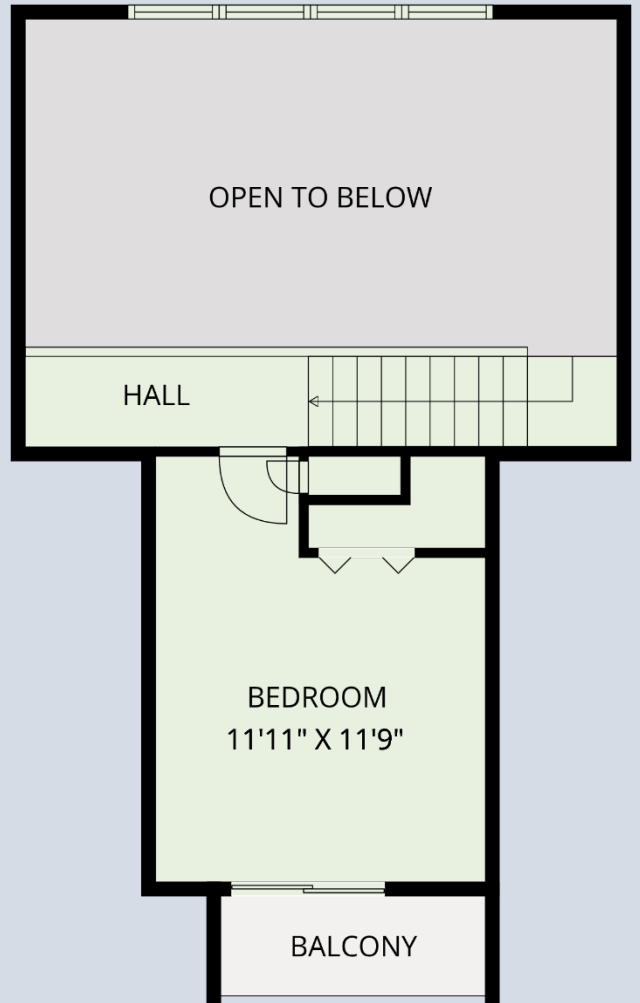

4254 SE Bentley St – Hillsboro OR 97123

MAIN LEVEL

UPPER LEVEL

Main Level: 900 SQ FT
Upper Level: 340 SQ FT

Total: 1240 SQ FT