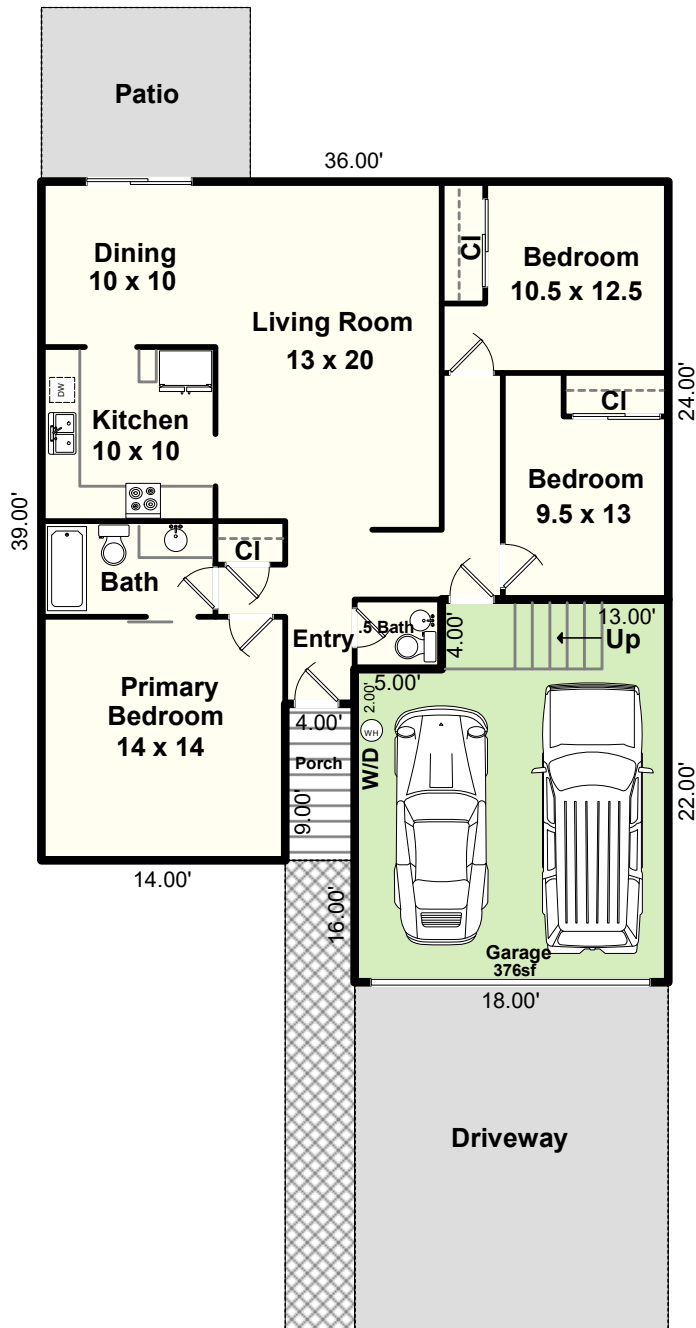

10844 SW 61st Avenue Portland, OR 97219

Living Area: 1,118 Square Feet

Floor Plan By: Michael Teach, Measurement Northwest
(Formerly Teach Appraising)

MeasurementNorthwest@outlook.com

Due to rounding and the difficulty in measuring to the outside walls of upper floors and basements, the calculations should be considered as a reasonable estimate only, not guaranteed, and should be independently verified. Approximate room dimensions. Prepared for the noted client only, no other use or user is authorized. All rights reserved.