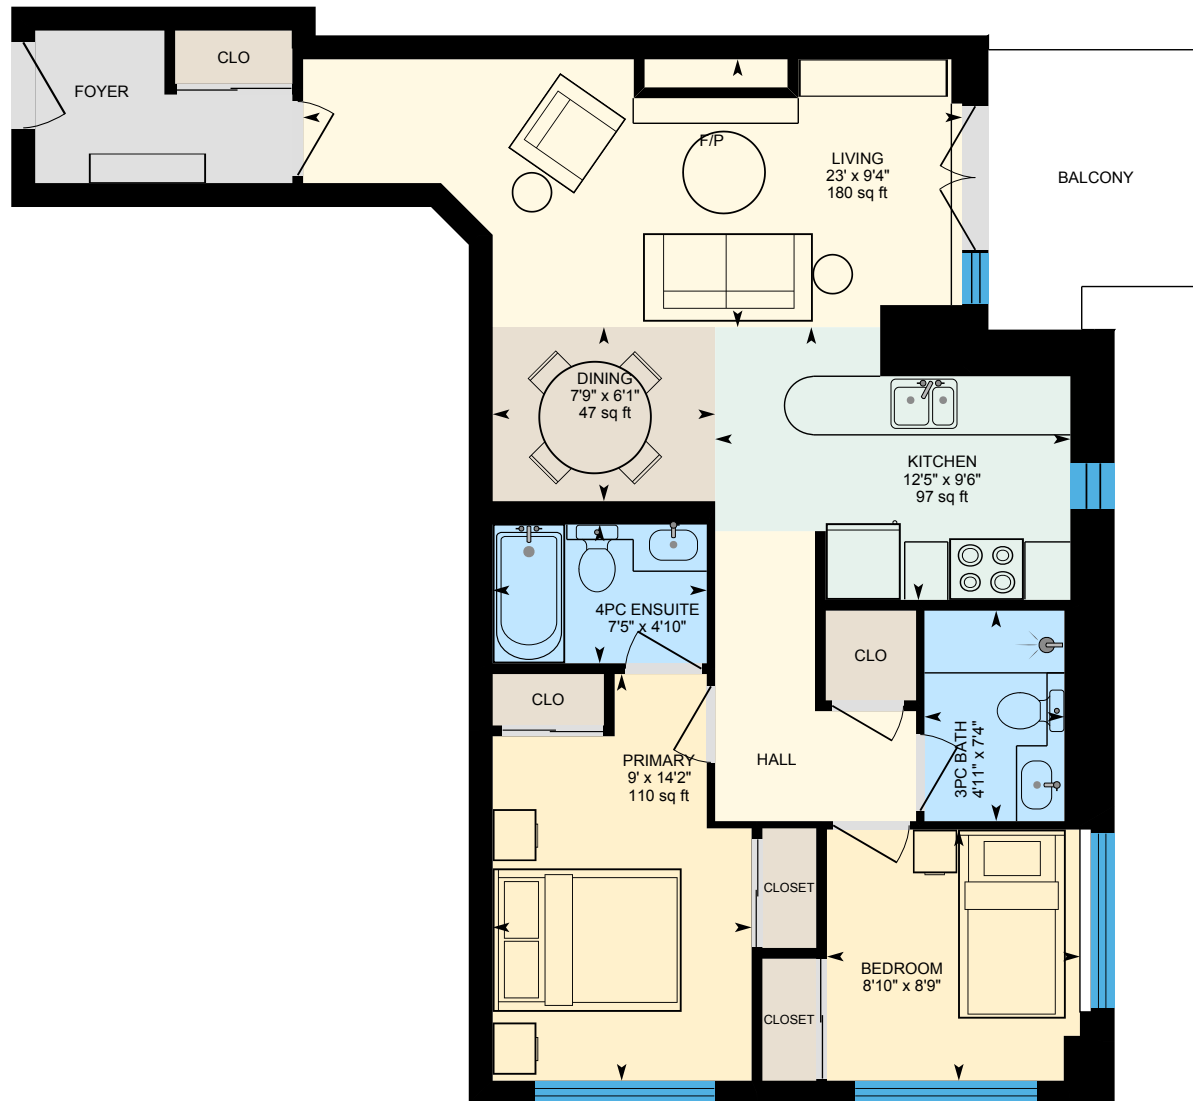

405-9 Boardwalk Dr, Toronto, ON

Main Floor Exterior Area 877.34 sq ft
Interior Area 755.21 sq ft

PREPARED: 2026/05/11