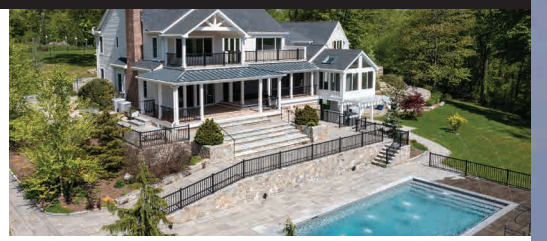

EVEN I WOULD HAVE SLEPT IN ONE OF THESE!

How Revolutionary

Unparalleled Estate • Bridgewater, Connecticut • \$5.250.000

Unparalleled Estate. 5 Bedroom Main House. 2 Bedroom Guesthouse. Pool. Cabana. Many Amenities. Views Overlooking Lake Lillinah. 26.25± Acres. **\$5.250.000. Peter Klemm. 860.868.7313.**

Country Estate • Roxbury, Connecticut • \$3.995.000

Breathtaking Country Estate. 5 Bedroom Main House. 2 Bedroom Guest Cottage. Gunite Pool. Bordered by Jack's Brook & Land Trust. 8.03± Acres. **\$3.995.000. Maria Taylor. 860.868.7313. Claudine McHugh. 203.263.4040.**

Gentlemen's Farm • Bridgewater, Connecticut • \$2.650.000

Turnkey Gentlemen's Farm. Over \$2m Spent on Renovations & Re-engineering. 4 Bedrooms. Upgraded Inside & Out. Pool. Views. Many Amenities. 30.21± Acres. **\$2.650.000. Joseph Lorino. 860.868.7313.**