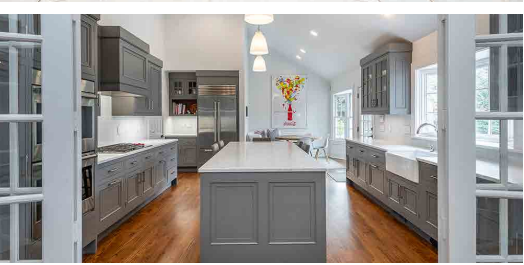

EVEN I WOULD HAVE SLEPT IN ONE OF THESE!

How Revolutionary

Unparalleled Estate • Bridgewater, Connecticut • \$5.250.000

Unparalleled Estate. 5 Bedroom Main House. 2 Bedroom Guesthouse. Pool. Cabana. Many Amenities. Views Overlooking Lake Lillinah. 26.25± Acres. **\$5.250.000. Peter Klemm. 860.868.7313.**

Country Estate • Roxbury, Connecticut • \$3.995.000

Breathtaking Country Estate. 5 Bedroom Main House. 2 Bedroom Guest Cottage. Gunite Pool. Bordered by Jack's Brook & Land Trust. 8.03± Acres. **\$3.995.000. Maria Taylor. 860.868.7313. Claudine McHugh. 203.263.4040.**

Gentlemen's Farm • Bridgewater, Connecticut • \$2.650.000

Turnkey Gentlemen's Farm. Over \$2m Spent on Renovations & Re-engineering. 4 Bedrooms. Upgraded Inside & Out. Pool. Views. Many Amenities. 30.21± Acres. **\$2.650.000. Joseph Lorino. 860.868.7313.**