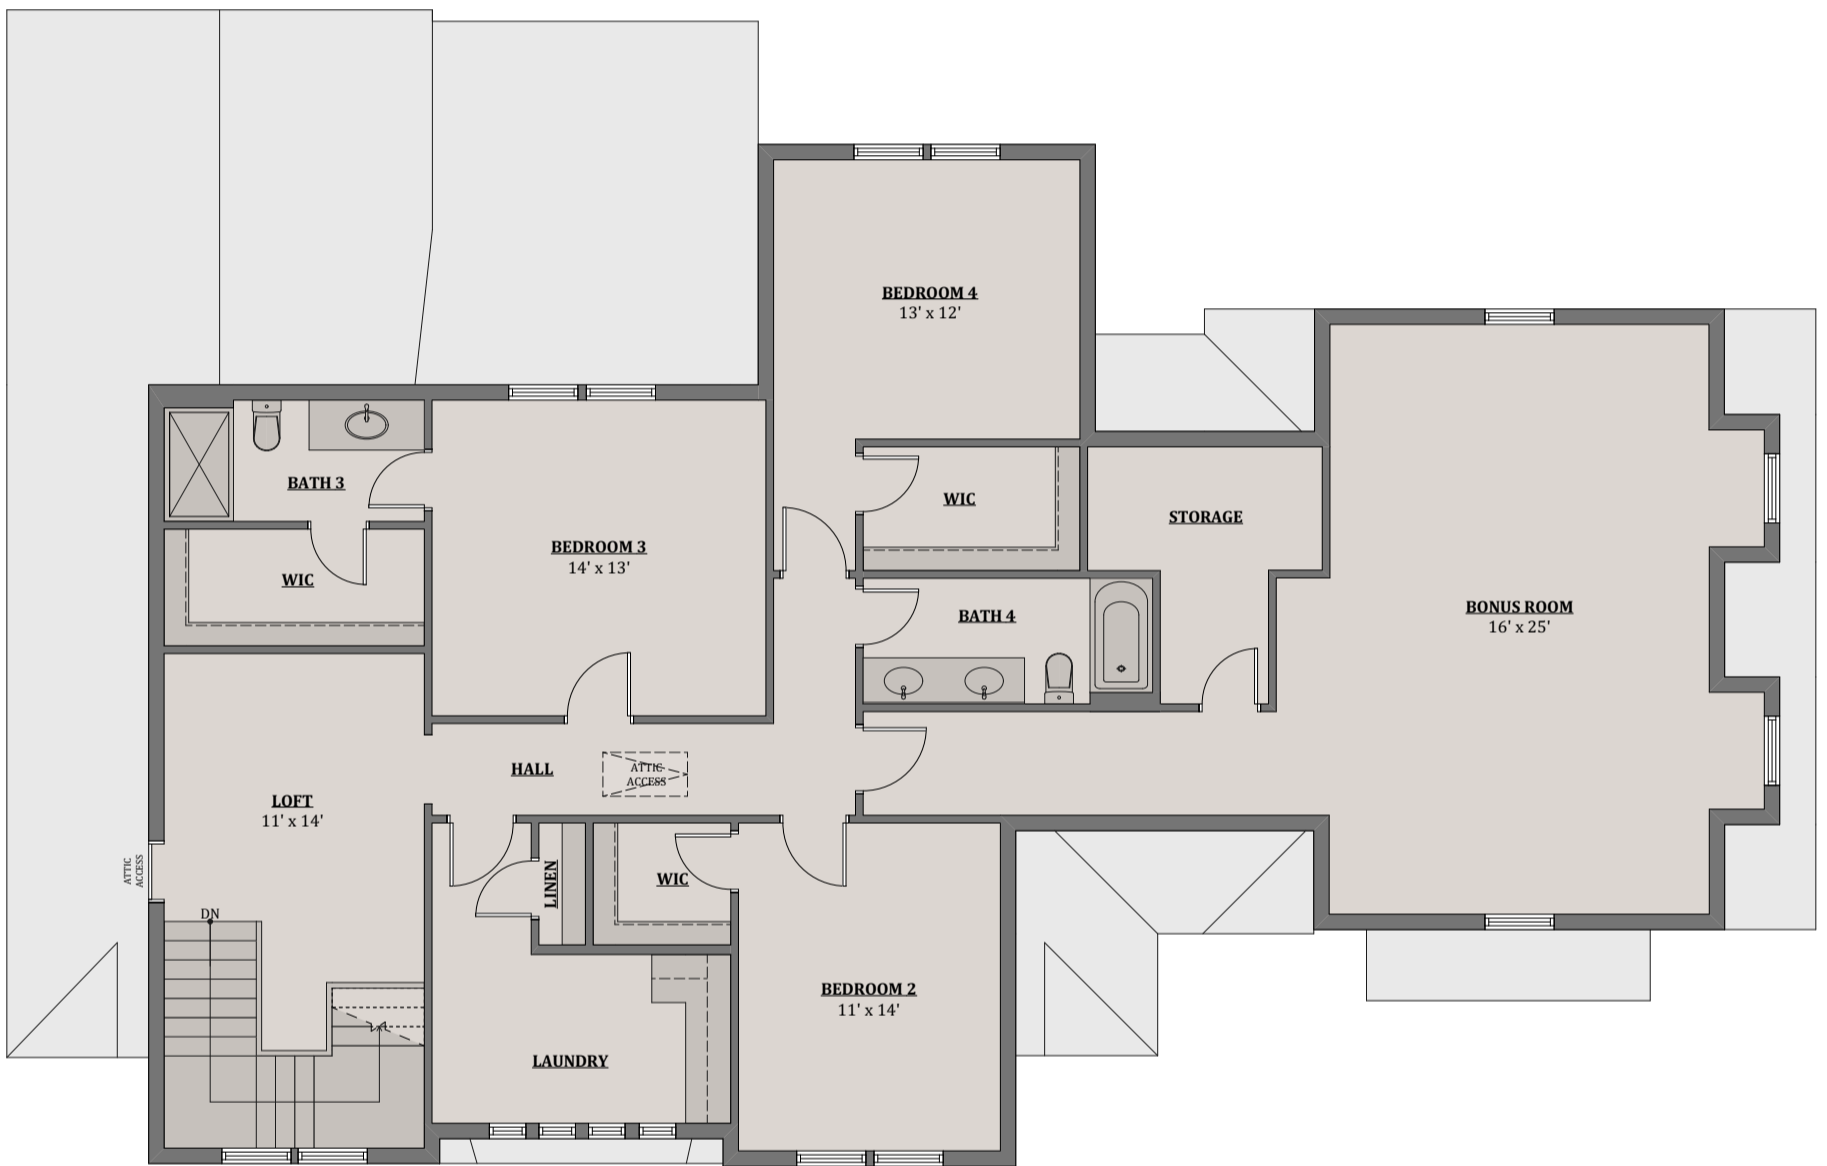

OPTIONS

OPT. GREAT ROOM BUILT-INS

OPT. OUTDOOR FIREPLACE

OPT. SINK & U/C REF. IN BUTLERY

OPT. W/D HOOKUP IN PRIMARY CLOSET

OPT. CEILING BEAMS IN PRIMARY BEDROOM

OPTIONS

OPT. SINK IN LAUNDRY

OPT. BAR IN BONUS ROOM