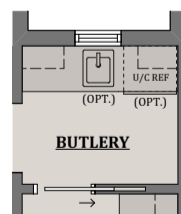

OPTIONS

OPT. GREAT ROOM BUILT-INS

OPT. OUTDOOR FIREPLACE

OPT. SINK & U/C REF. IN BUTLERY

OPT. W/D HOOKUP IN PRIMARY CLOSET

OPT. CEILING BEAMS IN PRIMARY BEDROOM

OPTIONS

OPT. SINK IN LAUNDRY

OPT. BAR IN BONUS ROOM