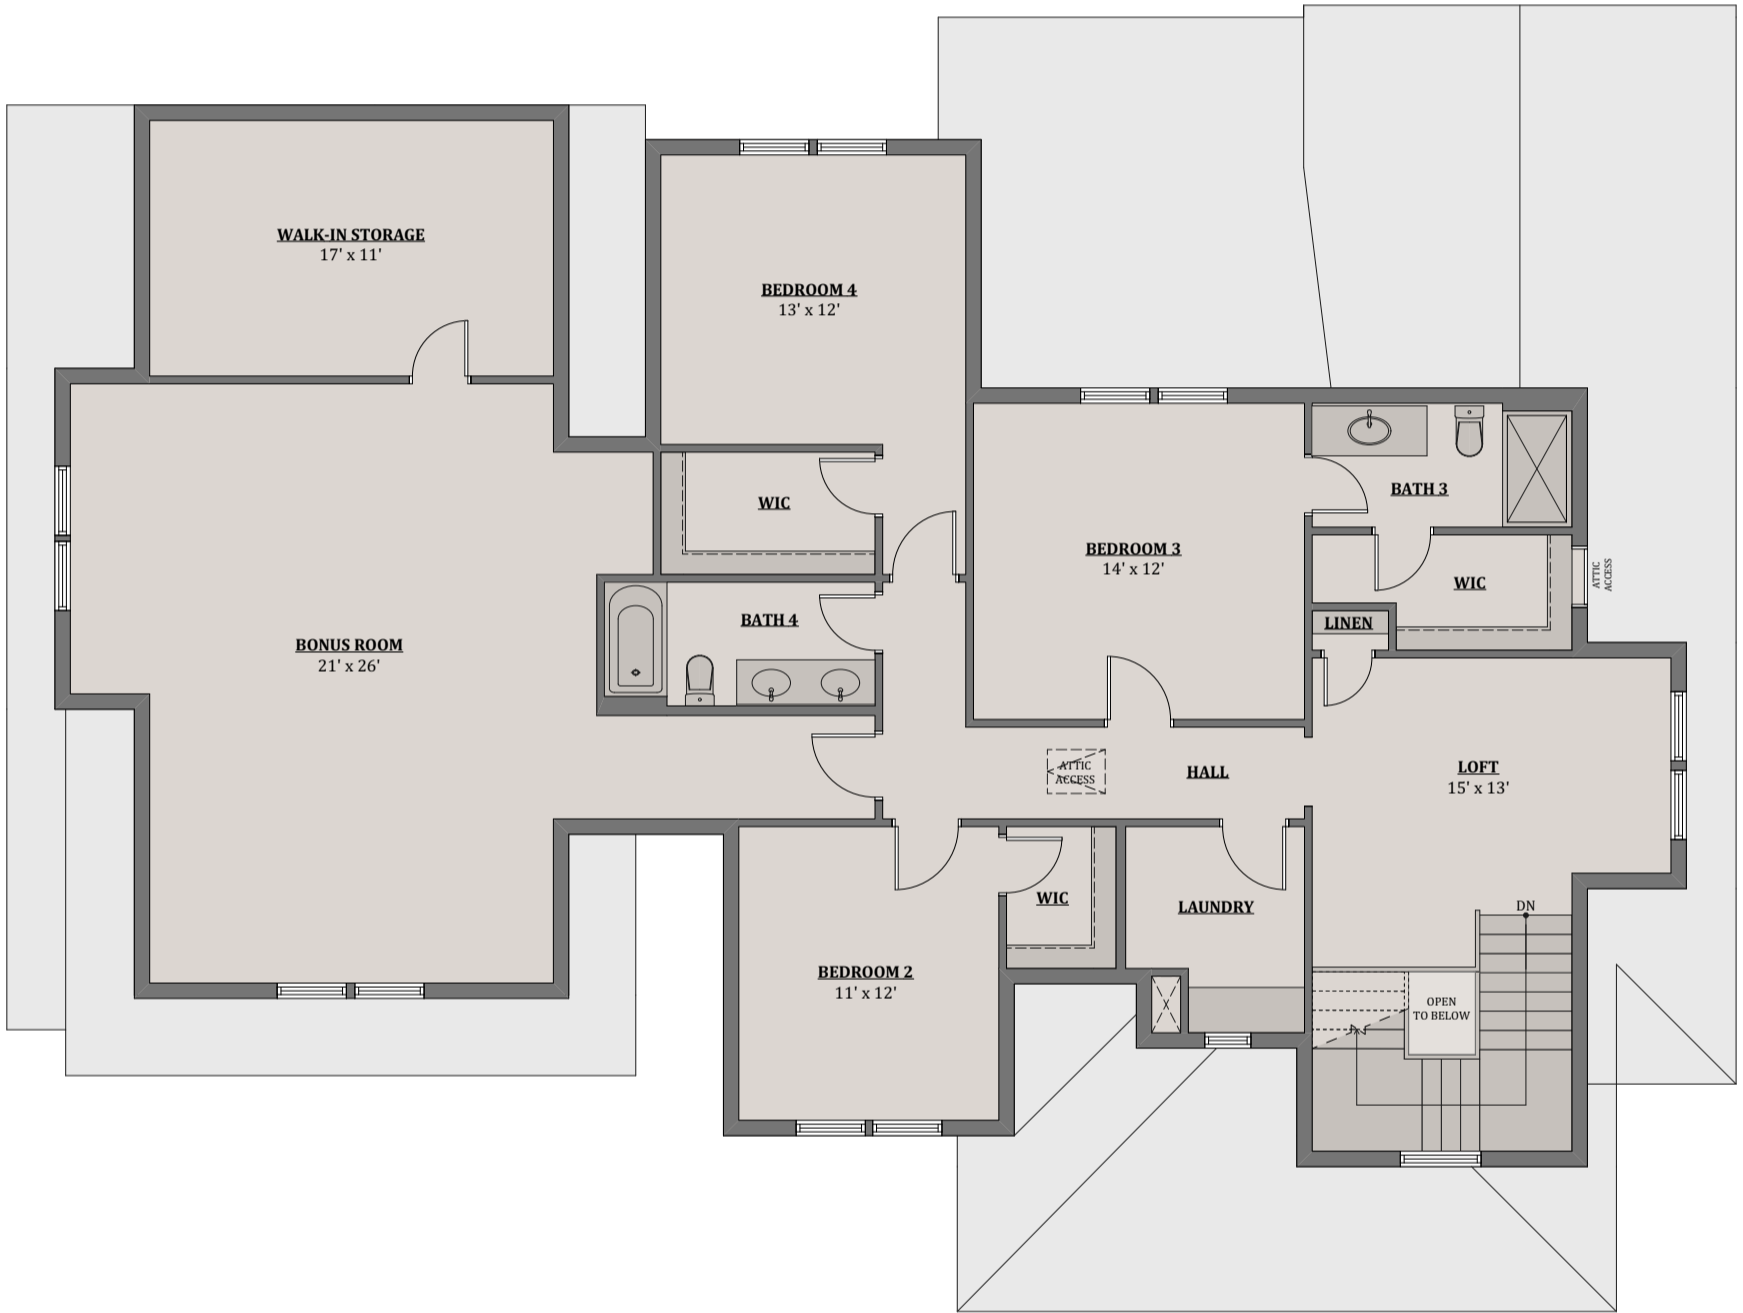

**OPTIONS**

**OPT. OUTDOOR FIREPLACE**

**OPT. BAR IN DINING ROOM**

**OPT. CEILING BEAMS IN PRIMARY BEDROOM**

**OPT. GREAT ROOM BUILT-INS**

**OPT. SINK & DW IN SCULLERY/PANTRY**

**OPT. W/D HOOKUP IN PRIMARY CLOSET**

OPTIONS

OPT. BAR IN BONUS ROOM

OPT. SINK IN LAUNDRY