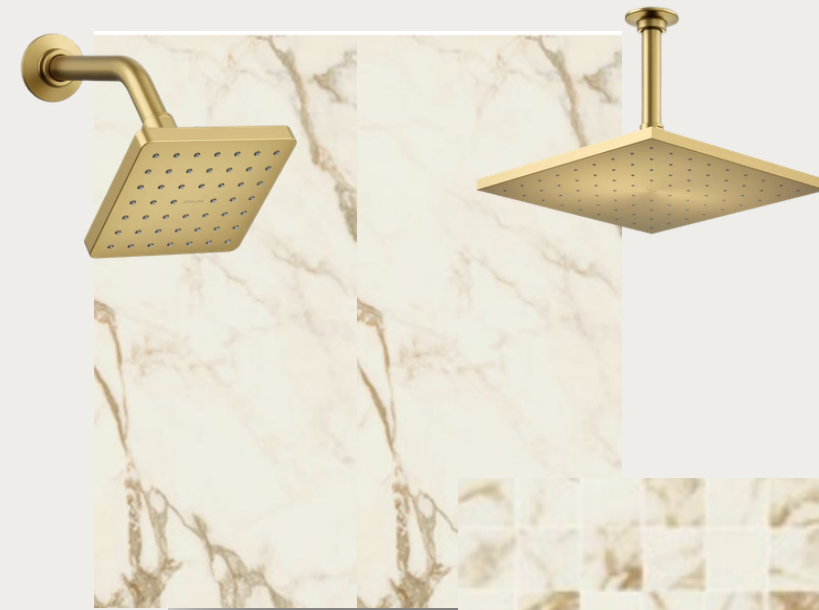

PRIMARY SUITE

ORGANIC MODERN

CABINET S
ACCESIBLE BEIGE

CABINET HARDWARE

SHOWER WALL

PAN

← SCONCES

TILE FLOOR

ACCENT SHOWER TILE

COUNTERTOP
CALACATTA MIRAGGI QUARTZ

BEDROOM CHANDELIER