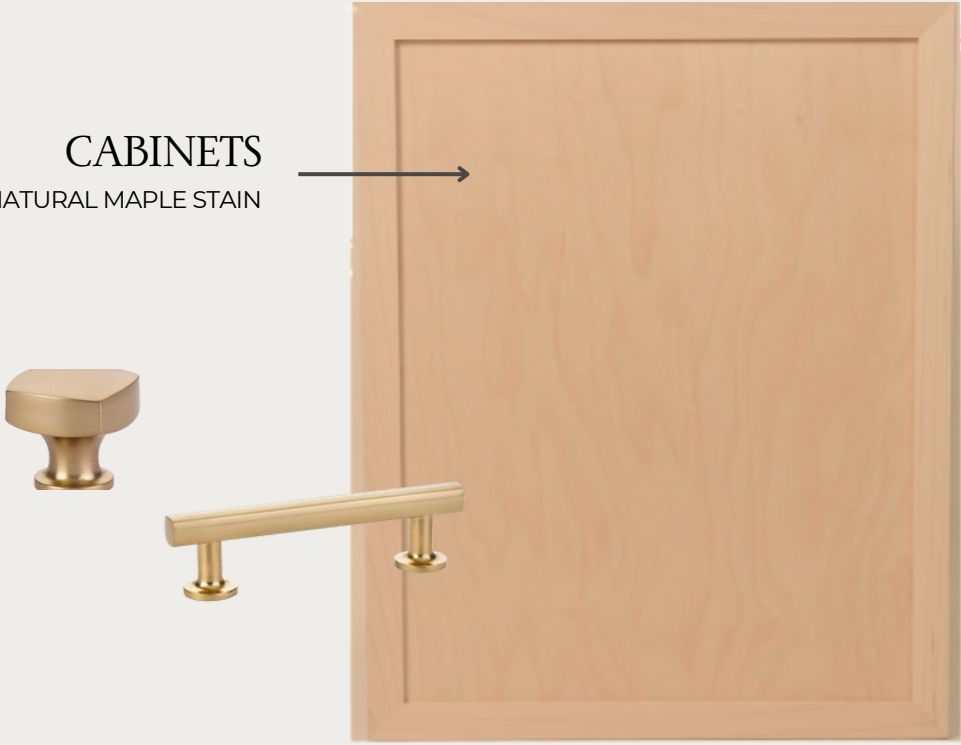

CABINET
HARDWARE

DINING CHANDELIER

COUNTERTOPS
KITCHEN: CALACATTA IDILLIO QUARTZ
SCULLERY: NERO MIST GRANITE

WALLS

DOORS

PAINT COLORS

PRIMARY SUITE

LUX

CABINETS
NATURAL MAPLE STAIN

SHOWER WALLS

PAN

SCONCES

TILE FLOOR

VANITY MIRRORS

COUNTERTOP
CALLICO WHITE QUARTZZ

BEDROOM CHANDELIER