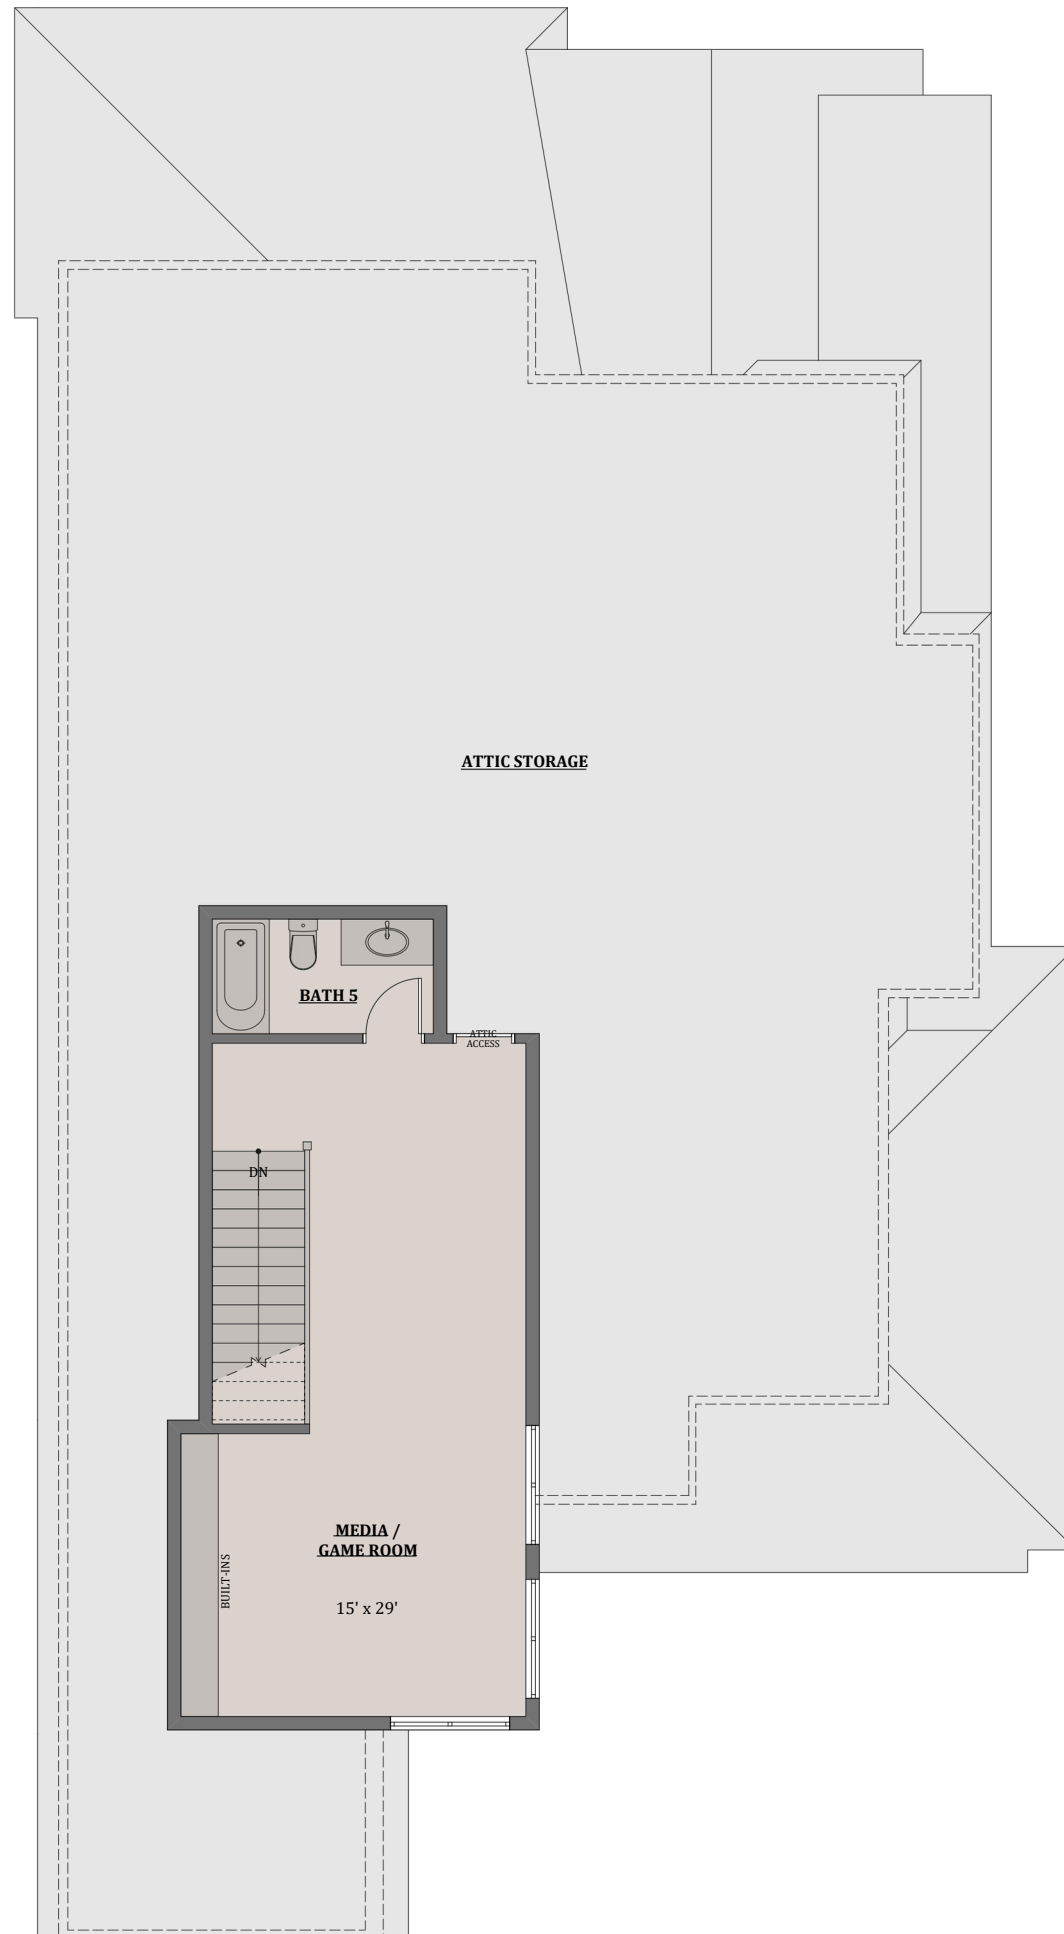

2221 Westminster Pl

Second Floor

CHARLOTTE LIVING
REALTY

704-741-6496

info@charlottelivingrealty.com

2221 Westminster Pl

Third Floor

CHARLOTTE LIVING
REALTY