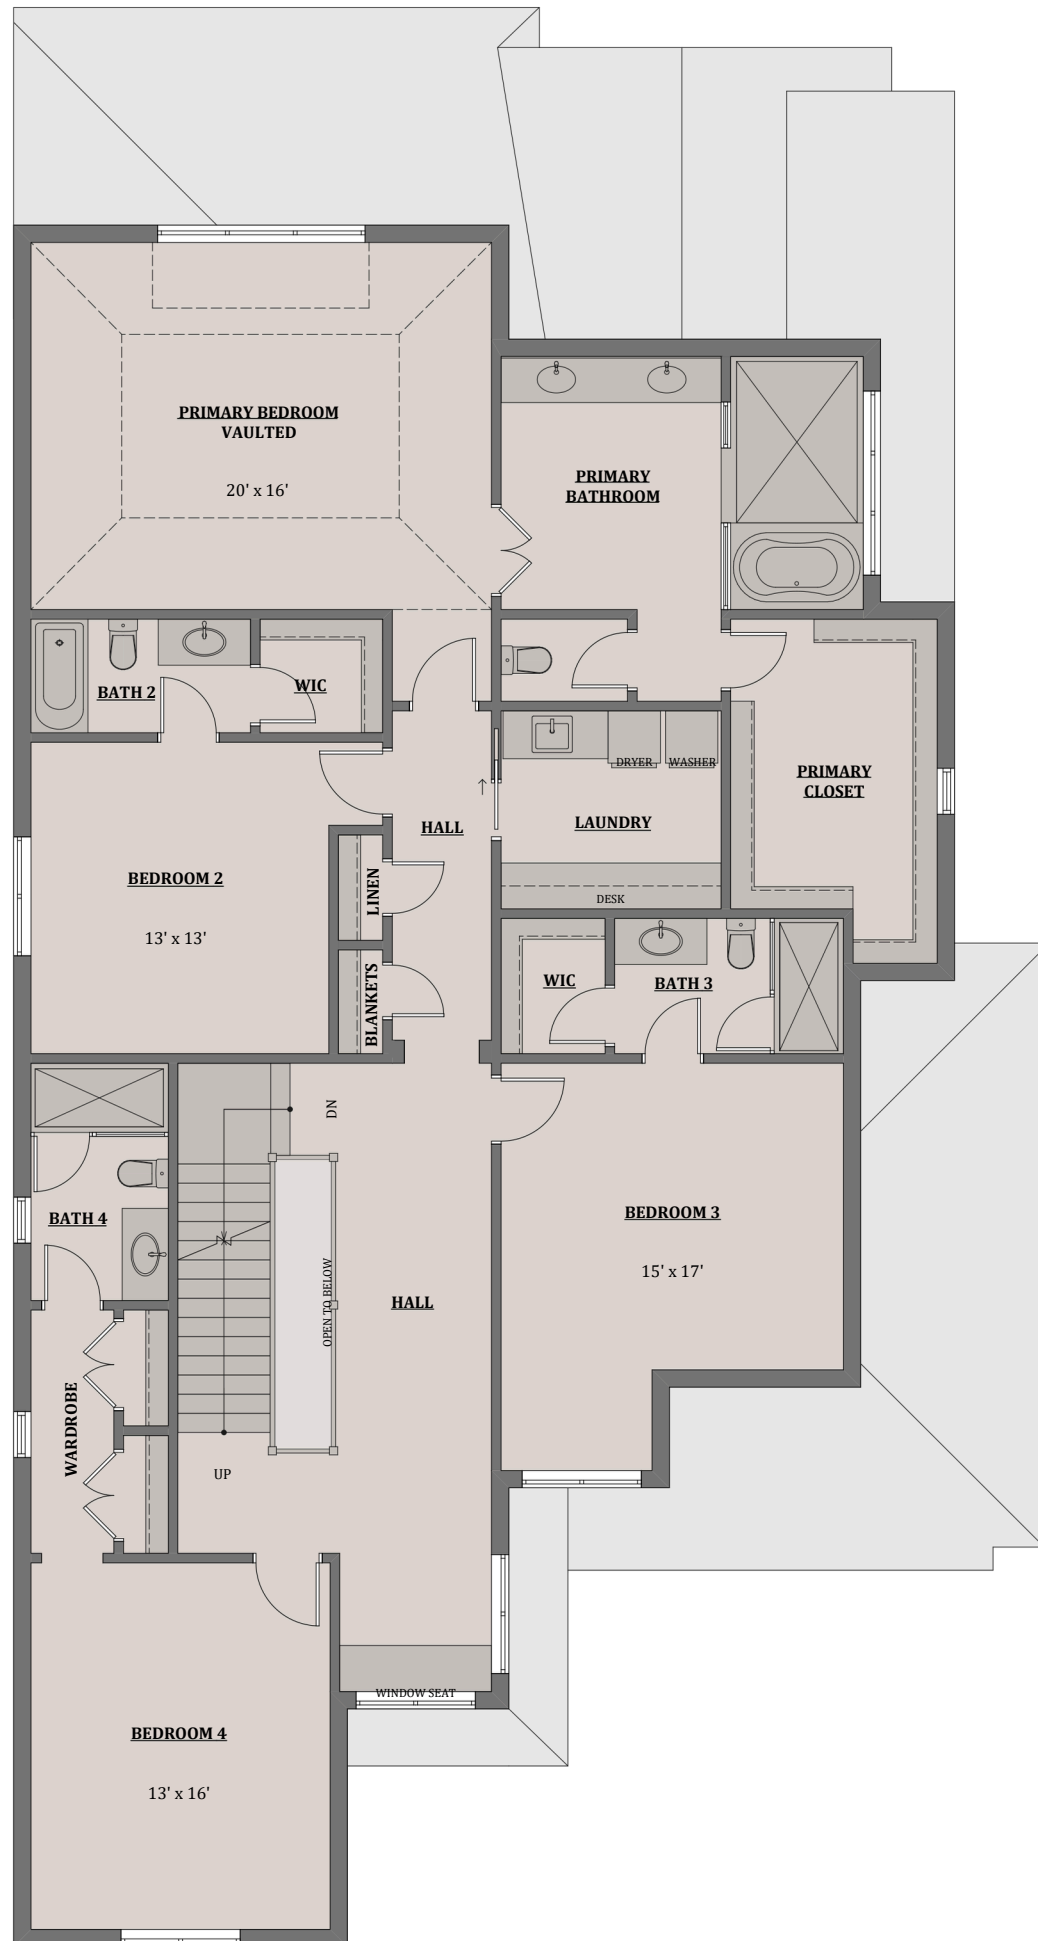

2221 Westminster Pl

Second Floor

CHARLOTTE LIVING
REALTY

704-741-6496

info@charlottelivingrealty.com

2221 Westminster Pl

Third Floor

CHARLOTTE LIVING
REALTY