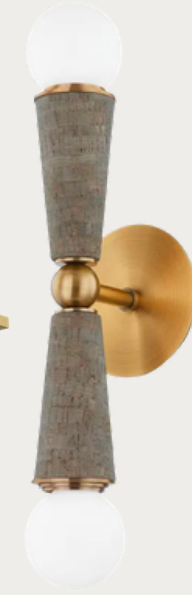

WILLIAMSON
WOODS

RUSTIC MODERN

KITCHEN & DINING

RUSTIC MODERN

CABINETS

UPPERS & HOOD: GREEK VILLA
LOWERS & ISLAND: IRON ORE
SCULLERY: TRICORN BLACK

BACKSPLASH

CABINET HARDWARE

ISLAND PENDANTS

FLOORING

COUNTERTOPS

KITCHEN: CALACATTA VERONA QUARTZ
SCULLERY: NERO MIST GRANITE

WALLS

DOORS

PAINT COLORS

DINING CHANDELIER

PRIMARY SUITE

RUSTIC MODERN

CABINET S
MINK STAIN

SHOWER WALL

PAN

ACCENT SHOWER TILE

← SCONCES

VANITY MIRRORS

↘ TILE FLOOR

COUNTERTOP
CALLICO WHITE QUARTZZ

BEDROOM CHANDELIER →