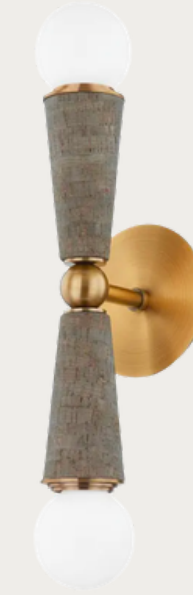

WILLIAMSON
WOODS

RUSTIC MODERN

KITCHEN & DINING

RUSTIC MODERN

CABINETS

UPPERS & HOOD: GREEK VILLA
LOWERS & ISLAND: IRON ORE
SCULLERY: TRICORN BLACK

BACKSPLASH

CABINET HARDWARE

ISLAND PENDANTS

FLOORING

COUNTERTOPS

KITCHEN: CALACATTA VERONA QUARTZ
SCULLERY: NERO MIST GRANITE

WALLS

DOORS

PAINT COLORS

DINING CHANDELIER

PRIMARY SUITE

RUSTIC MODERN

CABINET S
MINK STAIN

SHOWER WALL

PAN

ACCENT SHOWER TILE

← SCONCES

VANITY MIRRORS

↘ TILE FLOOR

COUNTERTOP
CALLICO WHITE QUARTZZ

BEDROOM CHANDELIER →