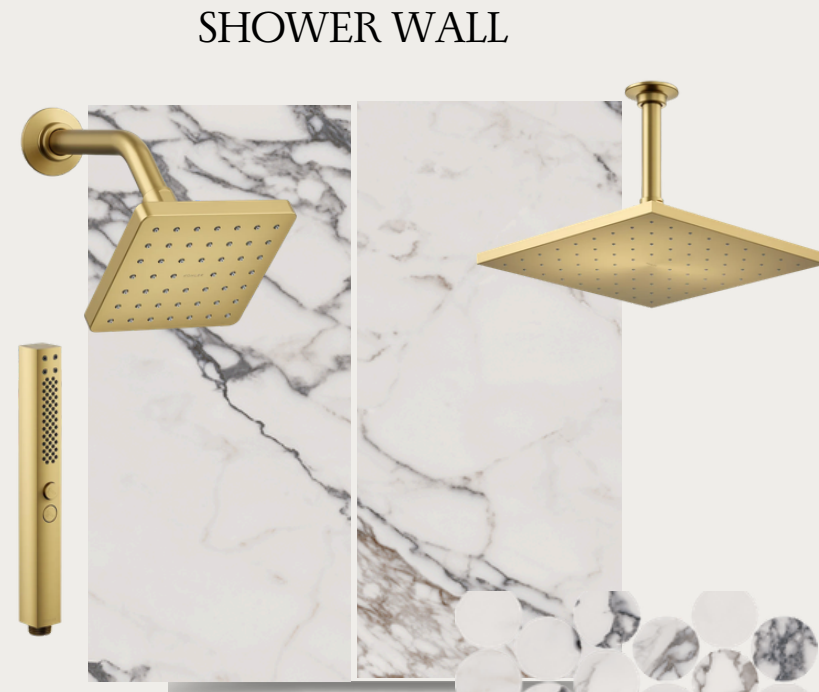

PRIMARY SUITE

RUSTIC MODERN

CABINET S
MINK STAIN

SHOWER WALL

PAN

ACCENT SHOWER TILE

← SCONCES

VANITY MIRRORS