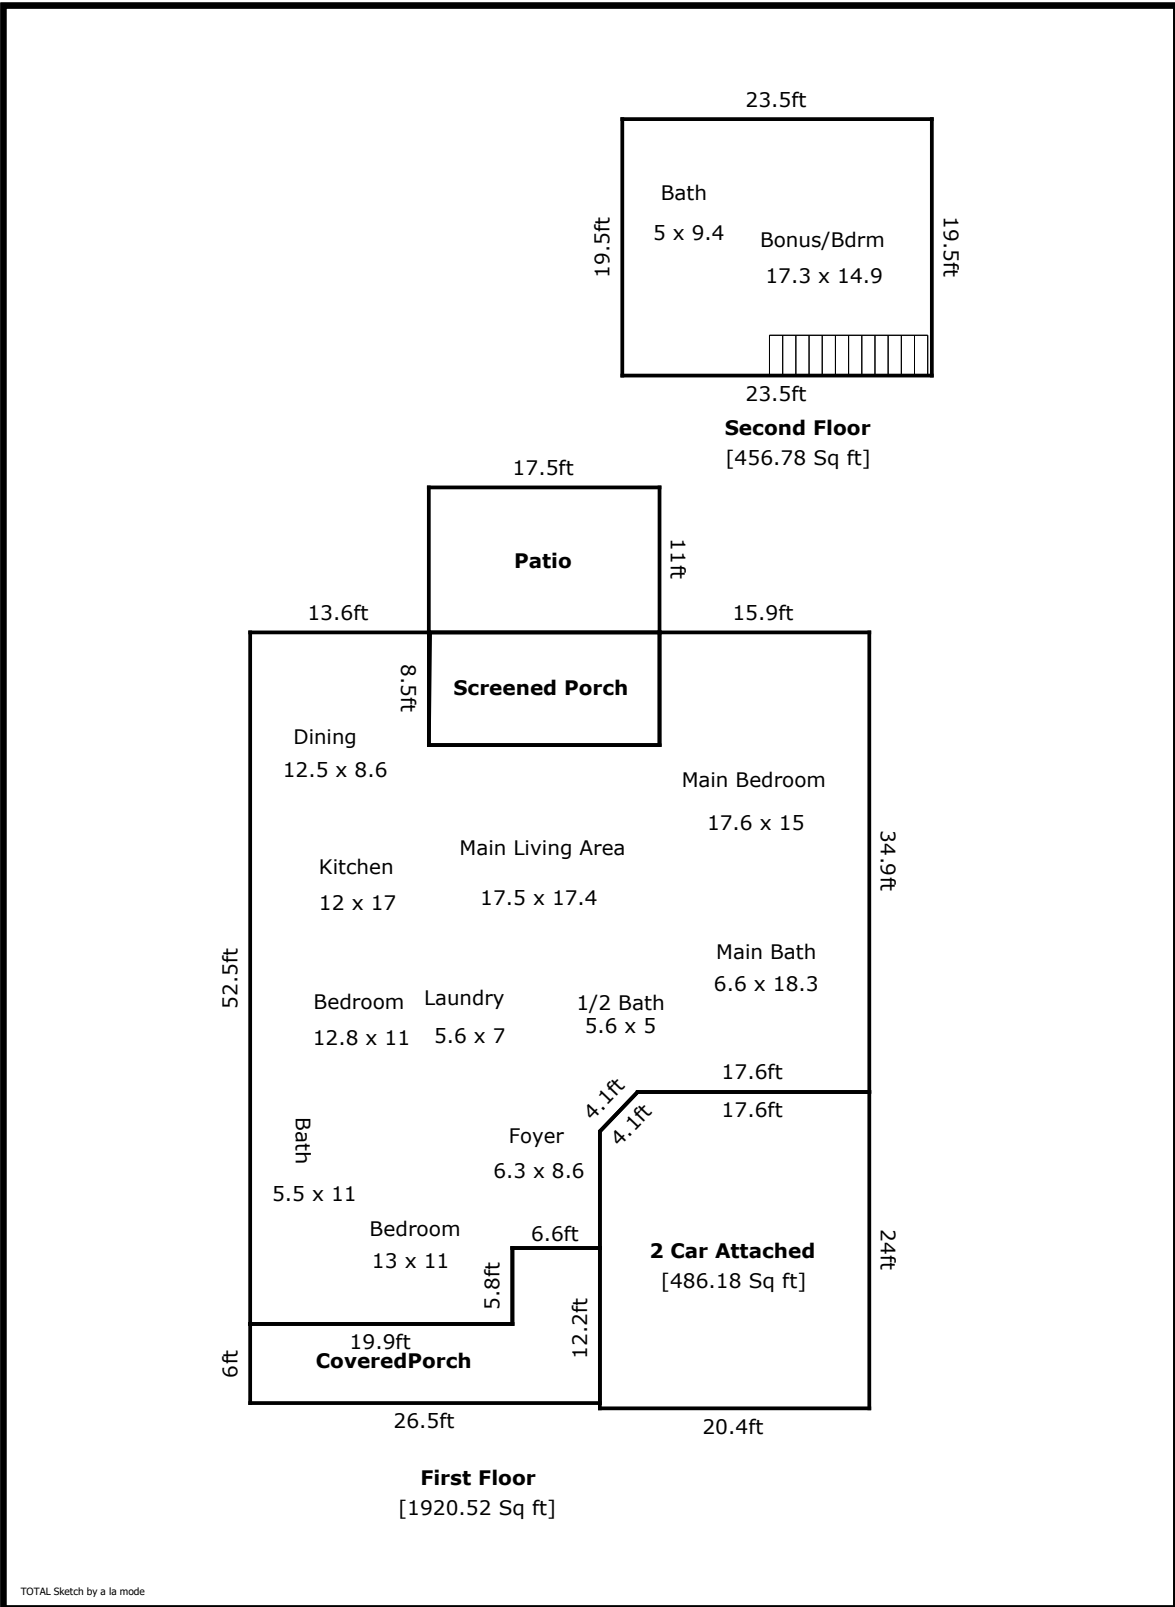

DRAFT/Original							
Property Address	422 Liberty Express Pl						
City	Knightsdale	County	Wake	State	NC	Zip Code	27545
Lender							

OWNER/CLIENT

Property Address	422 Liberty Express Pl	County	Wake	State	NC	Zip Code	27545
City	Knightdale						
Lender							

TOTAL Sketch by a la mode

Area Calculations Summary

Living Area	
First Floor	1920.5 Sq ft
Second Floor	456.8 Sq ft
Total Living Area (Rounded):	2377 Sq ft
Non-living Area	
Screened Porch	149.1 Sq ft
Patio	192.5 Sq ft
CoveredPorch	197.3 Sq ft
2 Car Attached	486.2 Sq ft