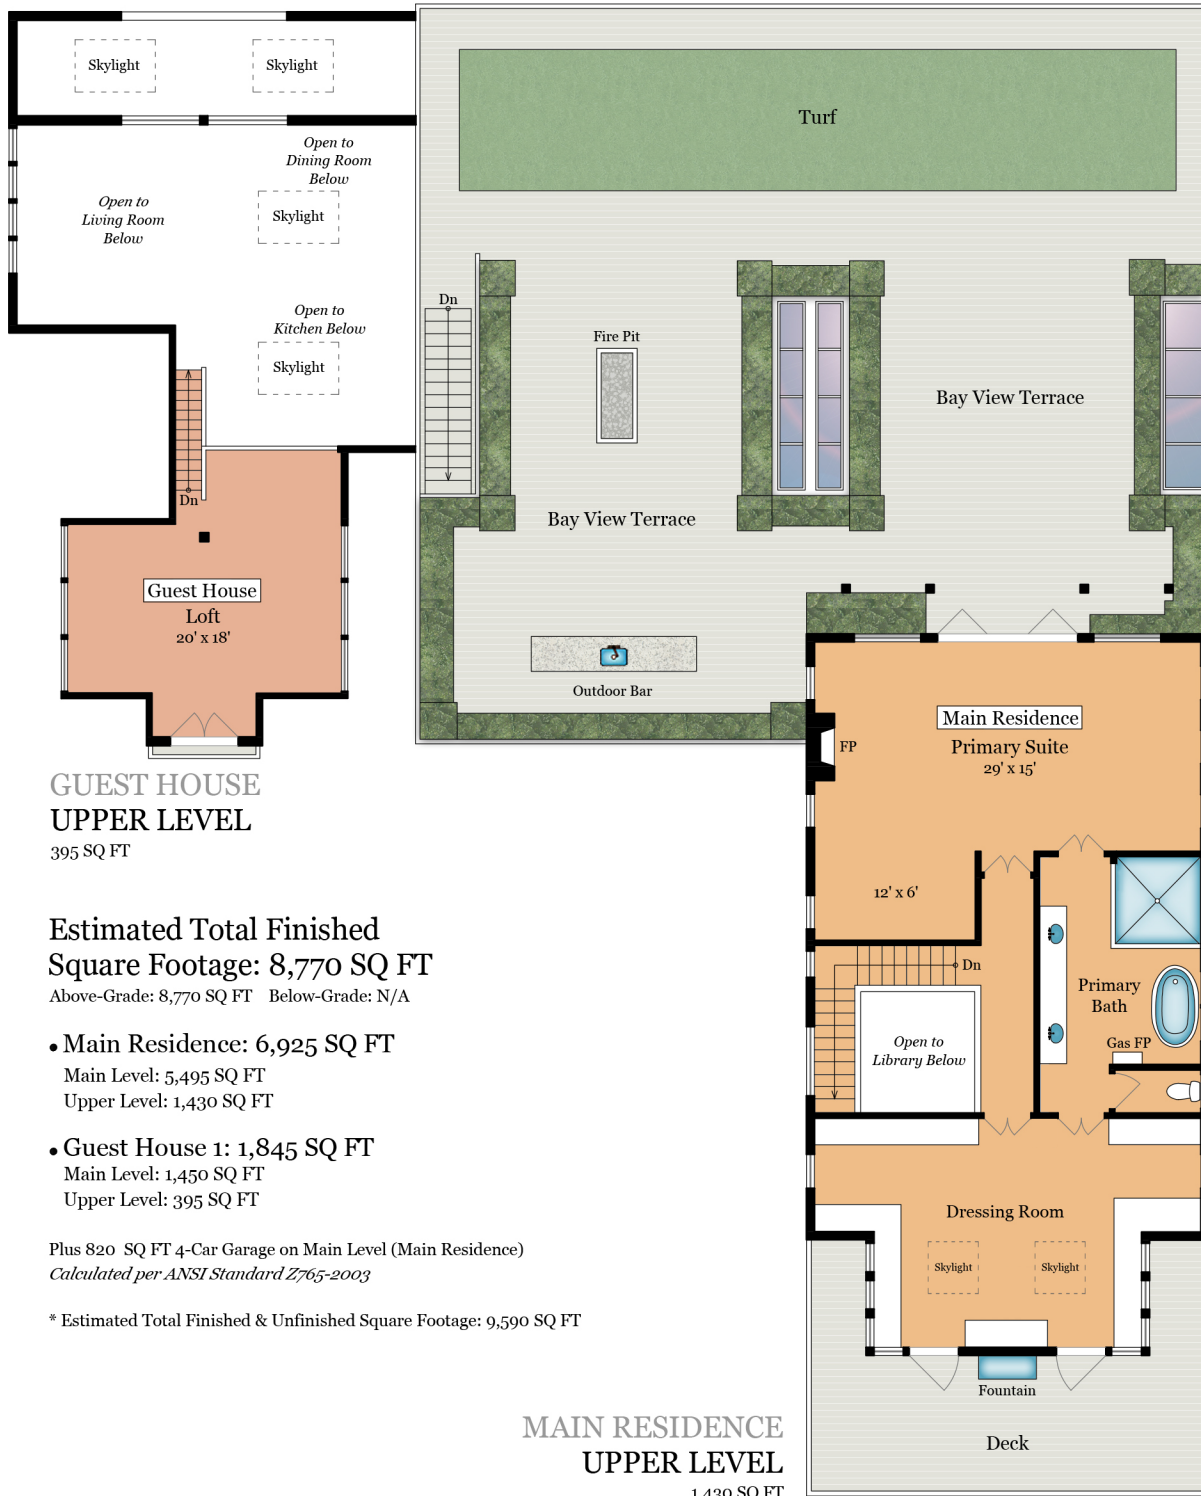

# 201 BRIDGEWAY

SAUSALITO, CA

**GUEST HOUSE**  
**MAIN LEVEL**  
 1,450 SQ FT

**MAIN RESIDENCE**  
**MAIN LEVEL**  
 5,495 SQ FT

# 201 BRIDGEWAY

SAUSALITO, CA

**Estimated Total Finished Square Footage: 8,770 SQ FT**

Above-Grade: 8,770 SQ FT Below-Grade: N/A

- **Main Residence: 6,925 SQ FT**  
Main Level: 5,495 SQ FT  
Upper Level: 1,430 SQ FT
- **Guest House 1: 1,845 SQ FT**  
Main Level: 1,450 SQ FT  
Upper Level: 395 SQ FT