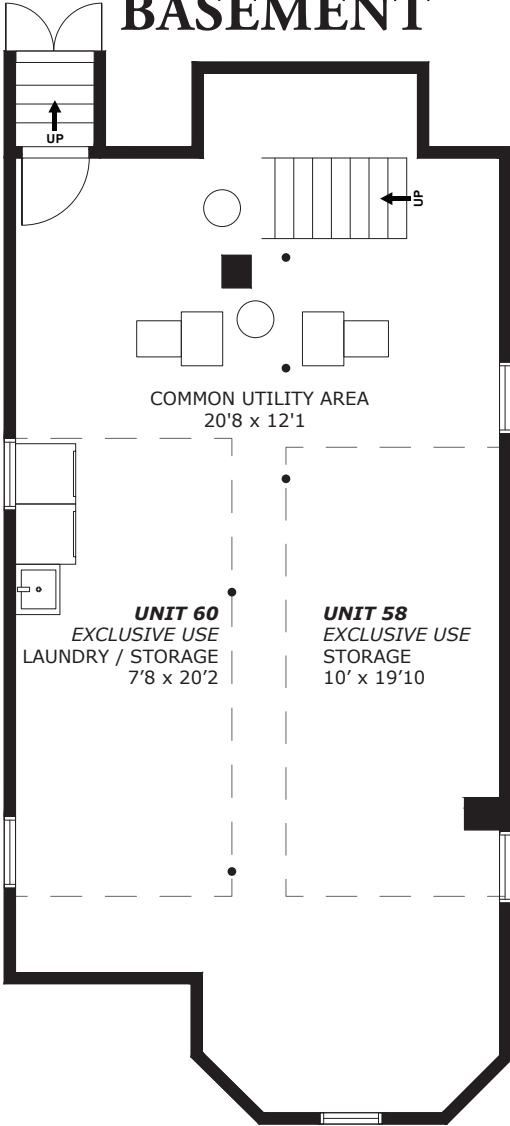

60 Elmwood Street, Somerville

FIRST FLOOR

BASEMENT

© 2026

David Ward | thecreativeward.com | 617-828-3171

*These plans are for marketing & planning purposes only and to provide general information.
Floor plans and dimensions are approximate.*

60 Elmwood Street, Somerville

FIRST FLOOR

© 2026

David Ward | thecreativeward.com | 617-828-3171

*These plans are for marketing & planning purposes only and to provide general information.
Floor plans and dimensions are approximate.*

60 Elmwood Street, Somerville

© 2026

David Ward | thecreativeward.com | 617-828-3171

*These plans are for marketing & planning purposes only and to provide general information.
Floor plans and dimensions are approximate.*