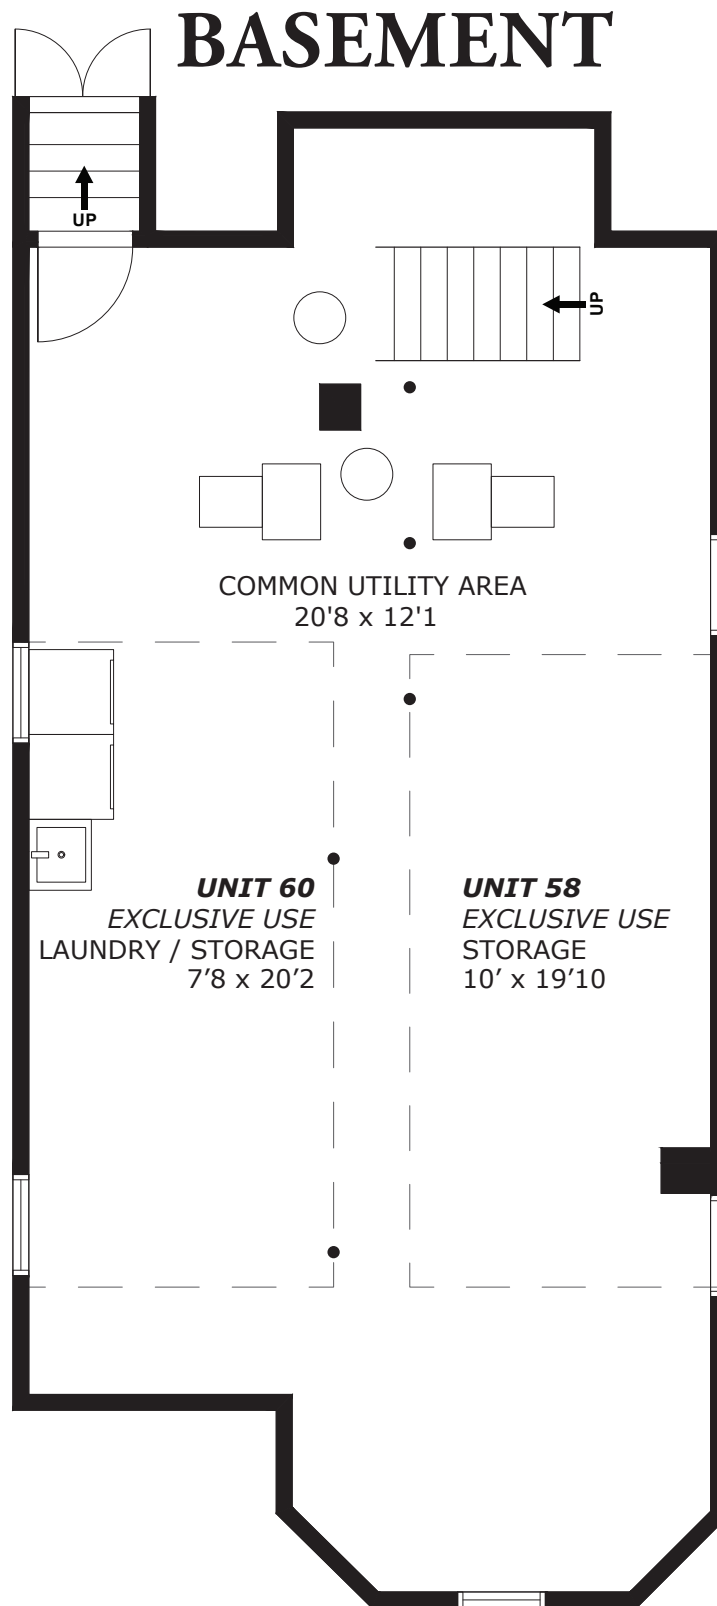

60 Elmwood Street, Somerville

FIRST FLOOR

BASEMENT

© 2026

David Ward | thecreativeward.com | 617-828-3171

*These plans are for marketing & planning purposes only and to provide general information.
Floor plans and dimensions are approximate.*

60 Elmwood Street, Somerville

FIRST FLOOR

© 2026

David Ward | thecreativeward.com | 617-828-3171

*These plans are for marketing & planning purposes only and to provide general information.
Floor plans and dimensions are approximate.*

60 Elmwood Street, Somerville

© 2026

David Ward | thecreativeward.com | 617-828-3171

*These plans are for marketing & planning purposes only and to provide general information.
Floor plans and dimensions are approximate.*