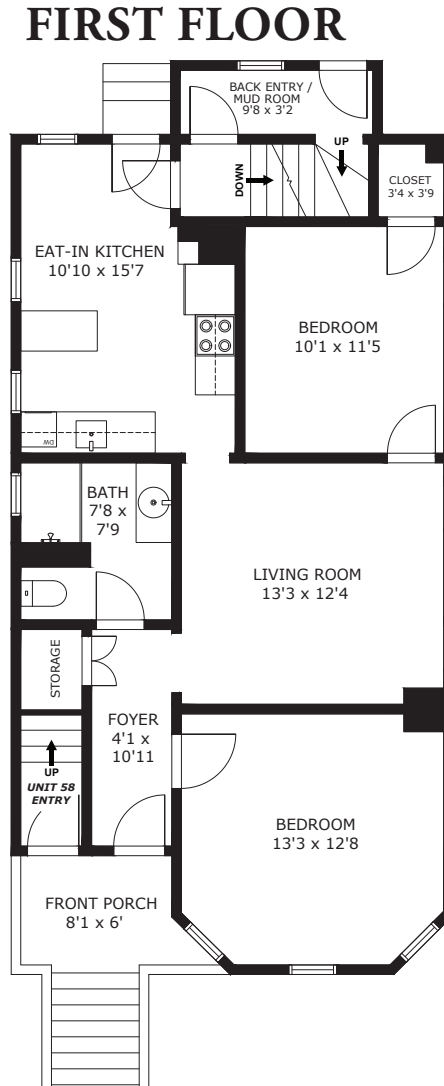

58-60 Elmwood Street, Somerville

58-60 Elmwood Street, Somerville

© 2026

David Ward | thecreativeward.com | 617-828-3171

*These plans are for marketing & planning purposes only and to provide general information.
Floor plans and dimensions are approximate.*

58-60 Elmwood Street, Somerville

FIRST FLOOR

© 2026

David Ward | thecreativeward.com | 617-828-3171

*These plans are for marketing & planning purposes only and to provide general information.
Floor plans and dimensions are approximate.*

58-60 Elmwood Street, Somerville

SECOND FLOOR

© 2026

David Ward | thecreativeward.com | 617-828-3171

*These plans are for marketing & planning purposes only and to provide general information.
Floor plans and dimensions are approximate.*

58-60 Elmwood Street, Somerville

THIRD FLOOR

© 2026

David Ward | thecreativeward.com | 617-828-3171

*These plans are for marketing & planning purposes only and to provide general information.
Floor plans and dimensions are approximate.*