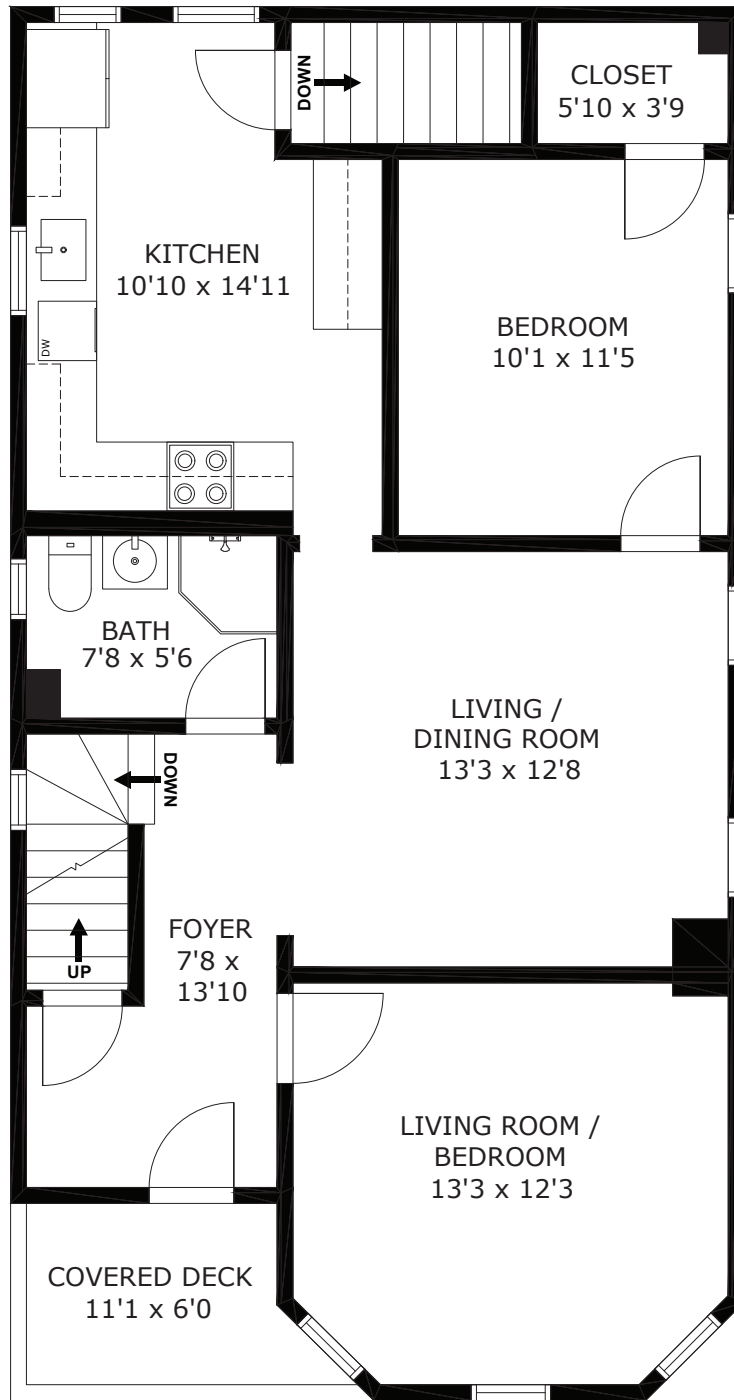

58-60 Elmwood Street, Somerville

58-60 Elmwood Street, Somerville

© 2026

David Ward | thecreativeward.com | 617-828-3171

*These plans are for marketing & planning purposes only and to provide general information.
Floor plans and dimensions are approximate.*

58-60 Elmwood Street, Somerville

FIRST FLOOR

© 2026

David Ward | thecreativeward.com | 617-828-3171

*These plans are for marketing & planning purposes only and to provide general information.
Floor plans and dimensions are approximate.*

58-60 Elmwood Street, Somerville

SECOND FLOOR

© 2026

David Ward | thecreativeward.com | 617-828-3171

*These plans are for marketing & planning purposes only and to provide general information.
Floor plans and dimensions are approximate.*

58-60 Elmwood Street, Somerville

THIRD FLOOR

© 2026

David Ward | thecreativeward.com | 617-828-3171

*These plans are for marketing & planning purposes only and to provide general information.
Floor plans and dimensions are approximate.*