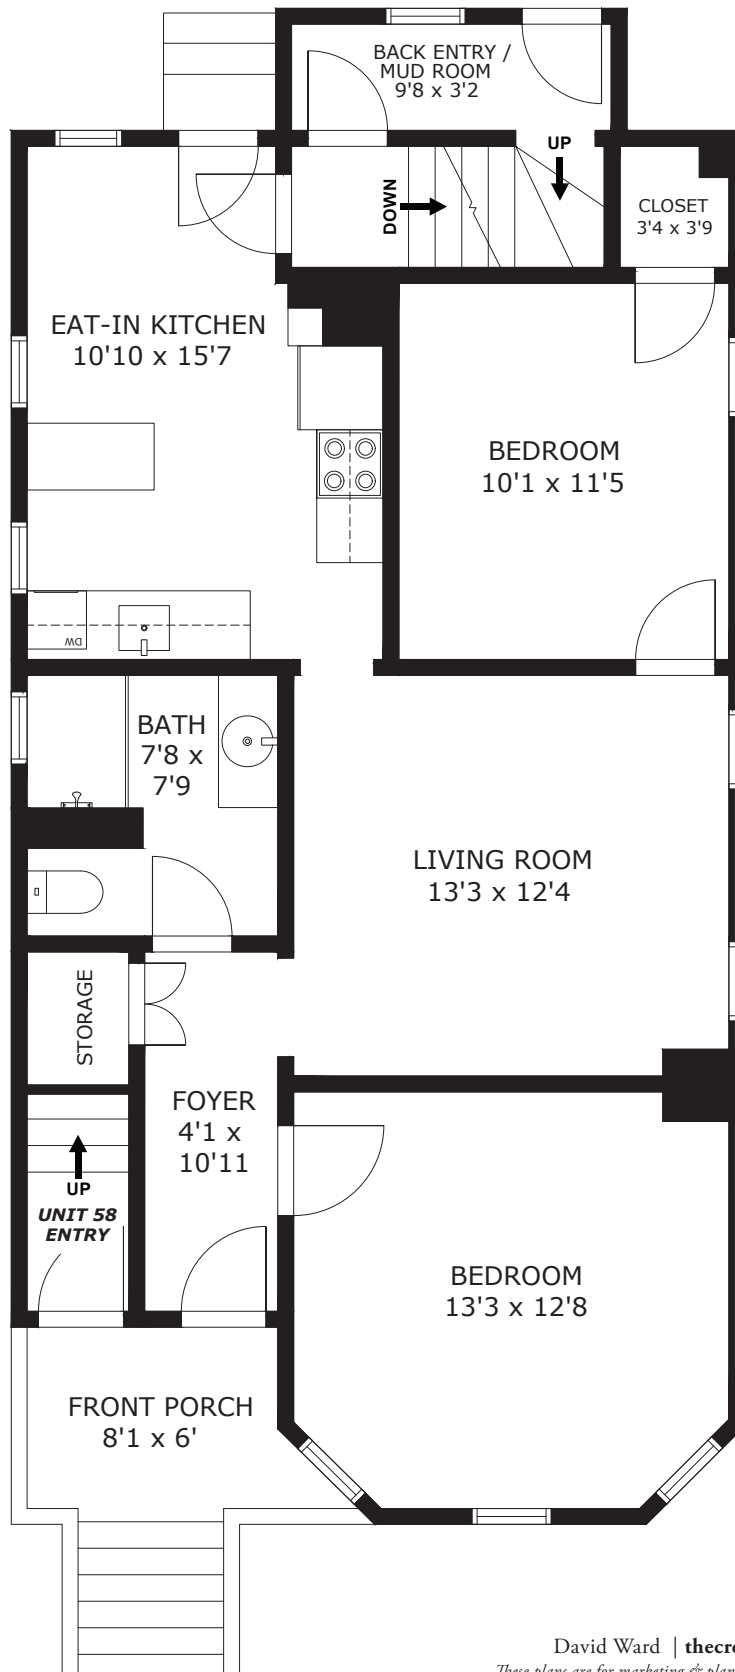

58-60 Elmwood Street, Somerville

58-60 Elmwood Street, Somerville

© 2026

David Ward | thecreativeward.com | 617-828-3171

*These plans are for marketing & planning purposes only and to provide general information.
Floor plans and dimensions are approximate.*

58-60 Elmwood Street, Somerville

FIRST FLOOR

© 2026

David Ward | thecreativeward.com | 617-828-3171

*These plans are for marketing & planning purposes only and to provide general information.
Floor plans and dimensions are approximate.*

58-60 Elmwood Street, Somerville

SECOND FLOOR

© 2026

David Ward | thecreativeward.com | 617-828-3171

*These plans are for marketing & planning purposes only and to provide general information.
Floor plans and dimensions are approximate.*

58-60 Elmwood Street, Somerville

THIRD FLOOR

© 2026

David Ward | thecreativeward.com | 617-828-3171

*These plans are for marketing & planning purposes only and to provide general information.
Floor plans and dimensions are approximate.*