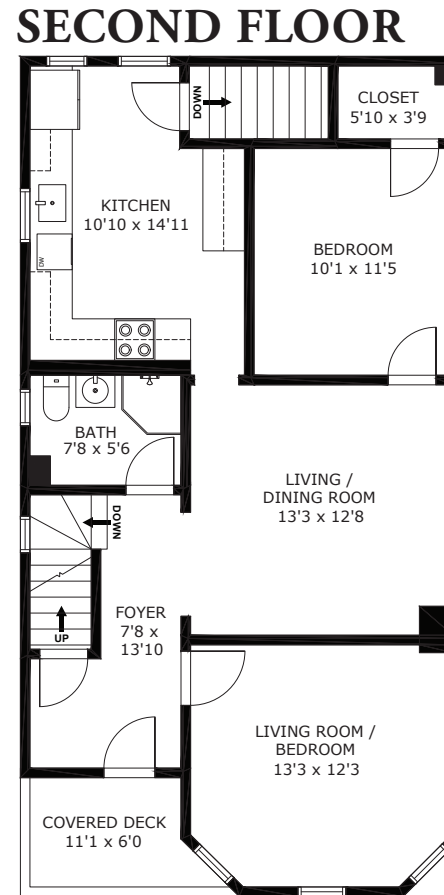

58-60 Elmwood Street, Somerville

58-60 Elmwood Street, Somerville

© 2026

David Ward | thecreativeward.com | 617-828-3171

*These plans are for marketing & planning purposes only and to provide general information.
Floor plans and dimensions are approximate.*

58-60 Elmwood Street, Somerville

FIRST FLOOR

© 2026

David Ward | thecreativeward.com | 617-828-3171

*These plans are for marketing & planning purposes only and to provide general information.
Floor plans and dimensions are approximate.*

58-60 Elmwood Street, Somerville

SECOND FLOOR

© 2026

David Ward | thecreativeward.com | 617-828-3171

*These plans are for marketing & planning purposes only and to provide general information.
Floor plans and dimensions are approximate.*

58-60 Elmwood Street, Somerville

THIRD FLOOR

© 2026

David Ward | thecreativeward.com | 617-828-3171

*These plans are for marketing & planning purposes only and to provide general information.
Floor plans and dimensions are approximate.*