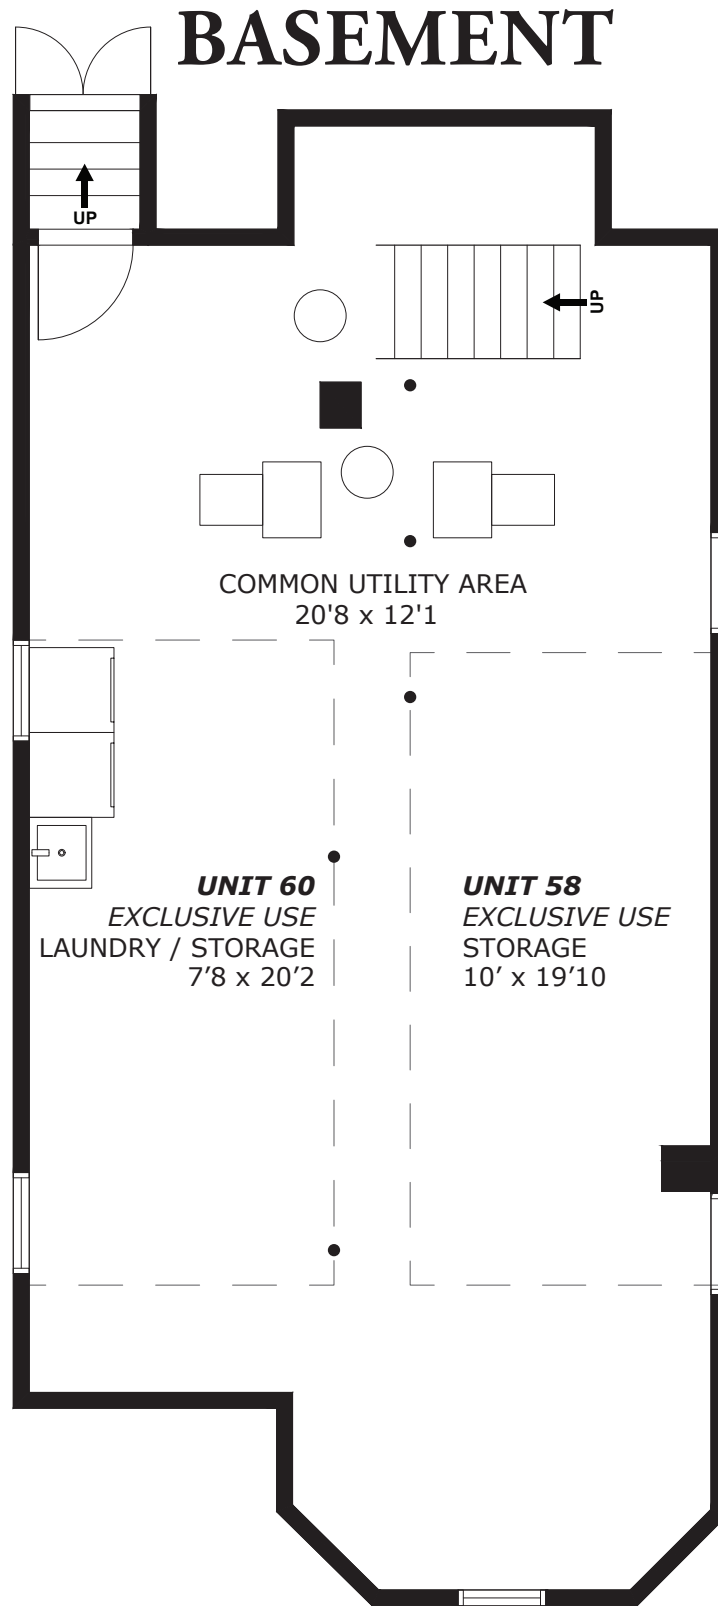

58-60 Elmwood Street, Somerville

58-60 Elmwood Street, Somerville

© 2026

David Ward | thecreativeward.com | 617-828-3171

*These plans are for marketing & planning purposes only and to provide general information.
Floor plans and dimensions are approximate.*

58-60 Elmwood Street, Somerville

FIRST FLOOR

© 2026

David Ward | thecreativeward.com | 617-828-3171

*These plans are for marketing & planning purposes only and to provide general information.
Floor plans and dimensions are approximate.*

58-60 Elmwood Street, Somerville

SECOND FLOOR

© 2026

David Ward | thecreativeward.com | 617-828-3171

*These plans are for marketing & planning purposes only and to provide general information.
Floor plans and dimensions are approximate.*