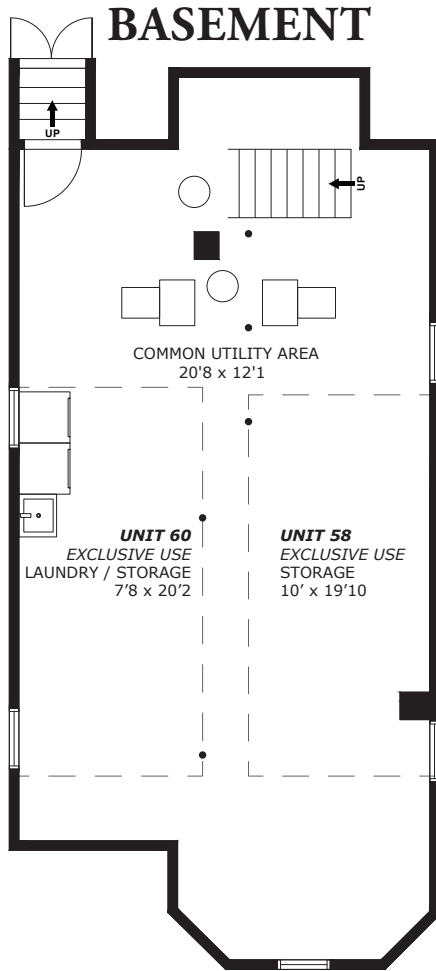

58-60 Elmwood Street, Somerville

58-60 Elmwood Street, Somerville

© 2026

David Ward | thecreativeward.com | 617-828-3171

*These plans are for marketing & planning purposes only and to provide general information.
Floor plans and dimensions are approximate.*

58-60 Elmwood Street, Somerville

FIRST FLOOR

© 2026

David Ward | thecreativeward.com | 617-828-3171

*These plans are for marketing & planning purposes only and to provide general information.
Floor plans and dimensions are approximate.*

58-60 Elmwood Street, Somerville

SECOND FLOOR

© 2026

David Ward | thecreativeward.com | 617-828-3171

*These plans are for marketing & planning purposes only and to provide general information.
Floor plans and dimensions are approximate.*