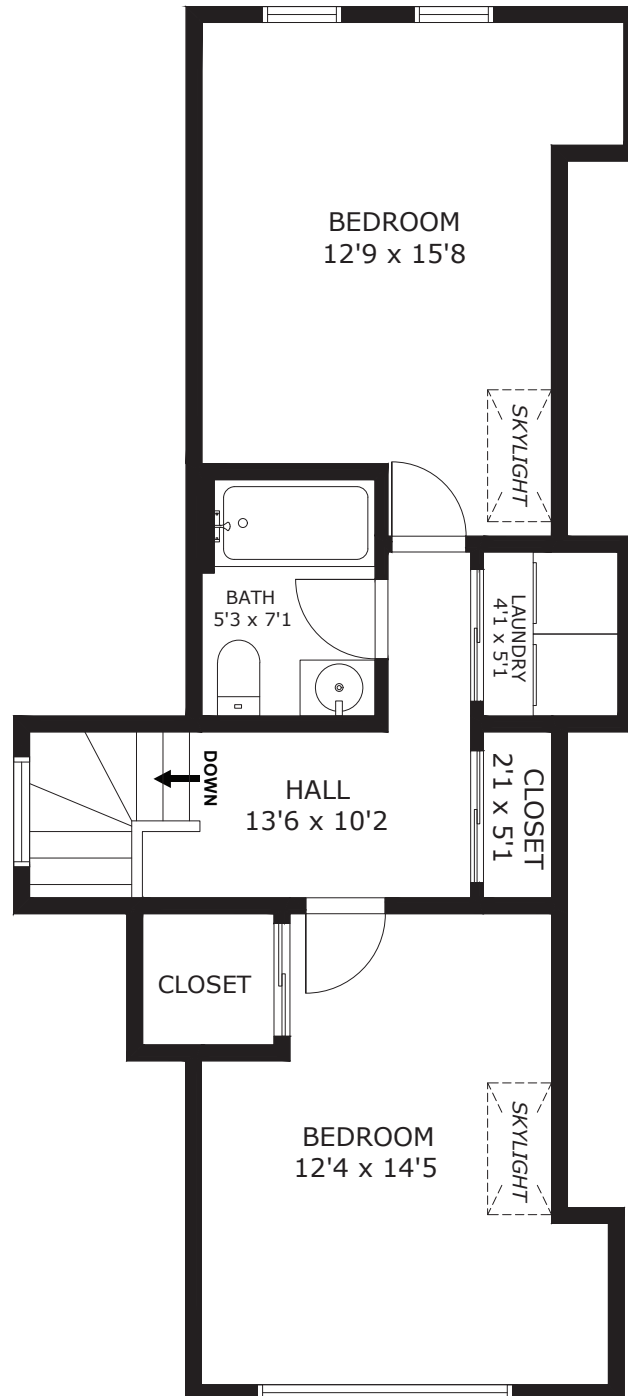

58-60 Elmwood Street, Somerville

FIRST FLOOR

© 2026

David Ward | thecreativeward.com | 617-828-3171

*These plans are for marketing & planning purposes only and to provide general information.
Floor plans and dimensions are approximate.*

58-60 Elmwood Street, Somerville

SECOND FLOOR

© 2026

David Ward | thecreativeward.com | 617-828-3171

*These plans are for marketing & planning purposes only and to provide general information.
Floor plans and dimensions are approximate.*

58-60 Elmwood Street, Somerville

THIRD FLOOR

© 2026

David Ward | thecreativeward.com | 617-828-3171

*These plans are for marketing & planning purposes only and to provide general information.
Floor plans and dimensions are approximate.*