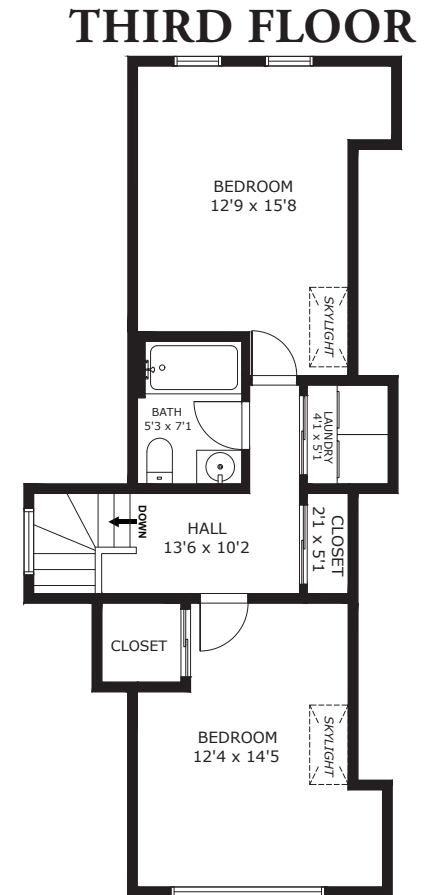

58-60 Elmwood Street, Somerville

58-60 Elmwood Street, Somerville

© 2026

David Ward | thecreativeward.com | 617-828-3171

*These plans are for marketing & planning purposes only and to provide general information.
Floor plans and dimensions are approximate.*

58-60 Elmwood Street, Somerville

FIRST FLOOR

© 2026

David Ward | thecreativeward.com | 617-828-3171

*These plans are for marketing & planning purposes only and to provide general information.
Floor plans and dimensions are approximate.*

58-60 Elmwood Street, Somerville

SECOND FLOOR

© 2026

David Ward | thecreativeward.com | 617-828-3171

*These plans are for marketing & planning purposes only and to provide general information.
Floor plans and dimensions are approximate.*