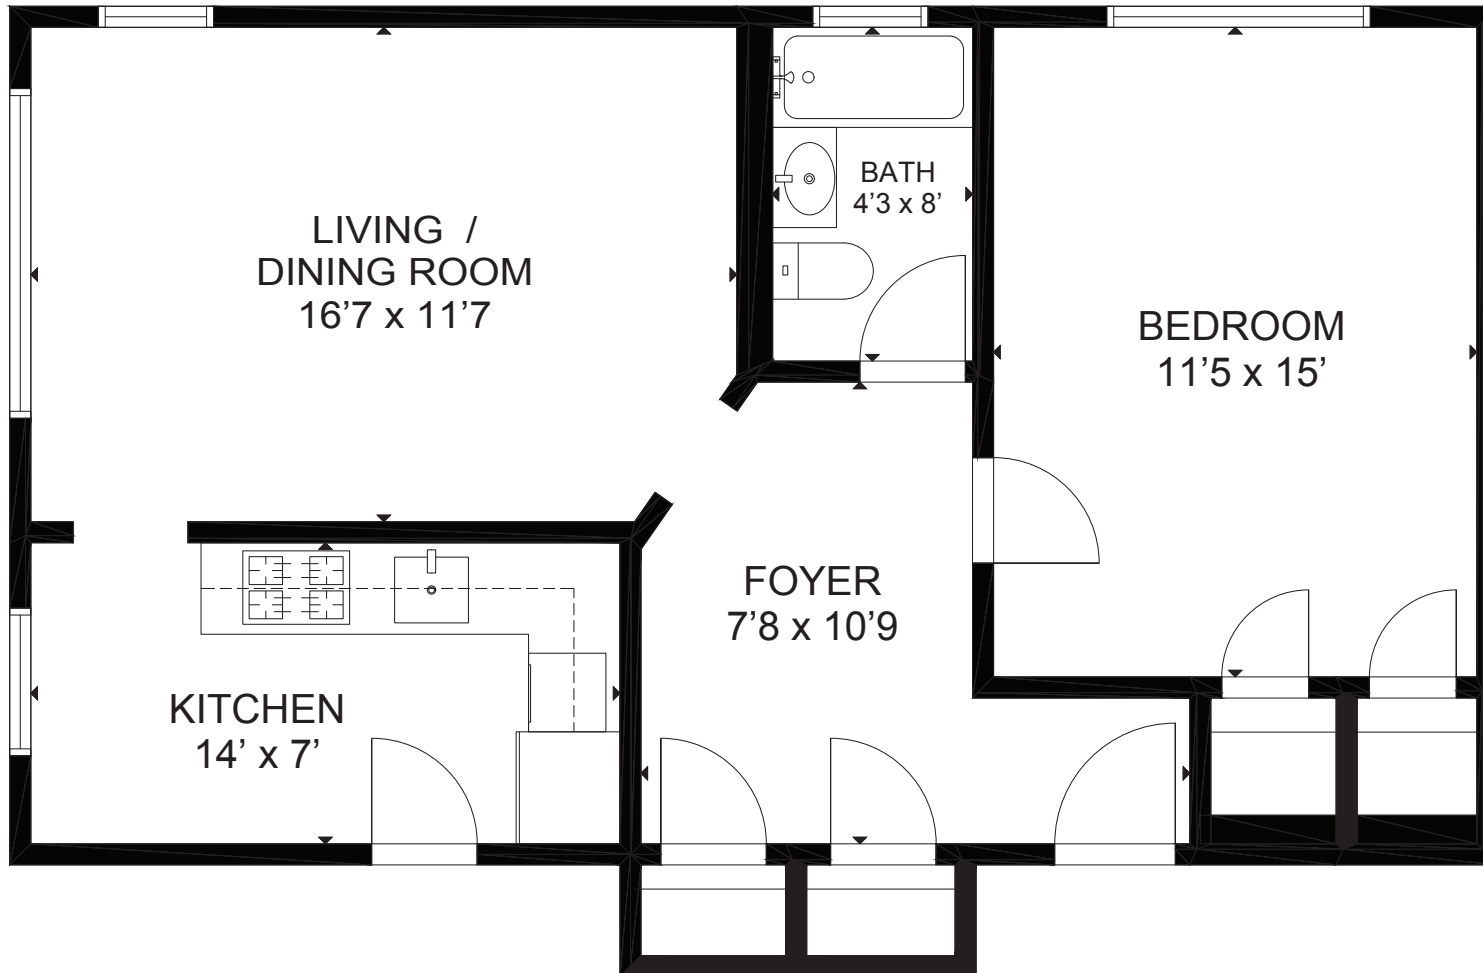

393 Broadway, Unit 10, Cambridge

© 2026

David Ward | thecreativeward.com | 617-828-3171

*These plans are for marketing & planning purposes only and to provide general information.
Floor plans and dimensions are approximate.*