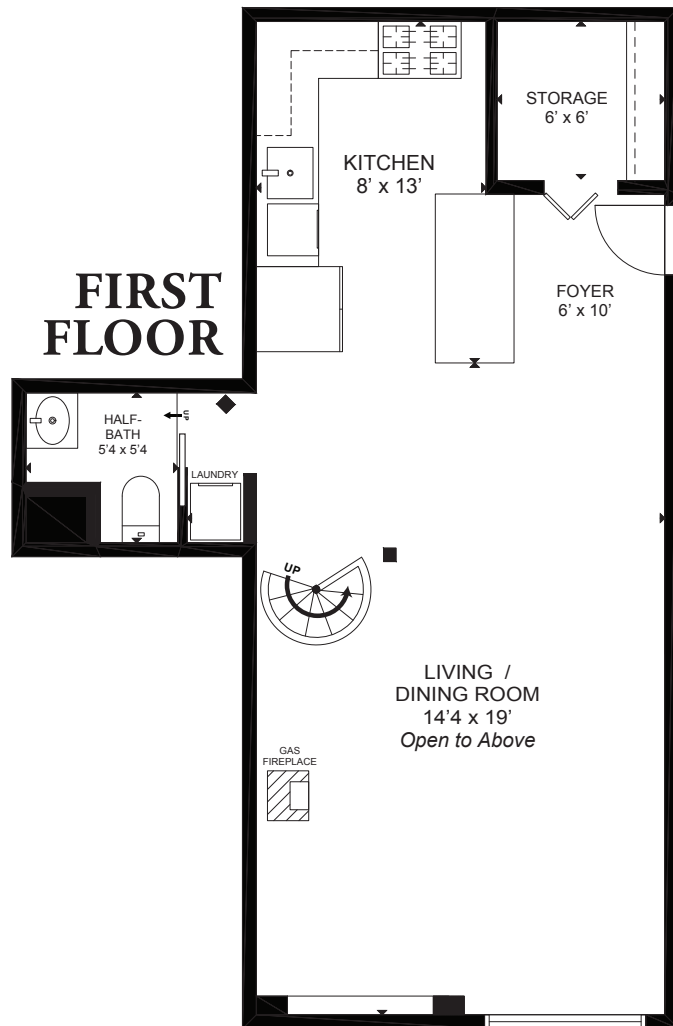

225-243 Bent Street, Unit 6A, Cambridge

© 2026

David Ward | thecreativeward.com | 617-828-3171

*These plans are for marketing & planning purposes only and to provide general information.
Floor plans and dimensions are approximate.*