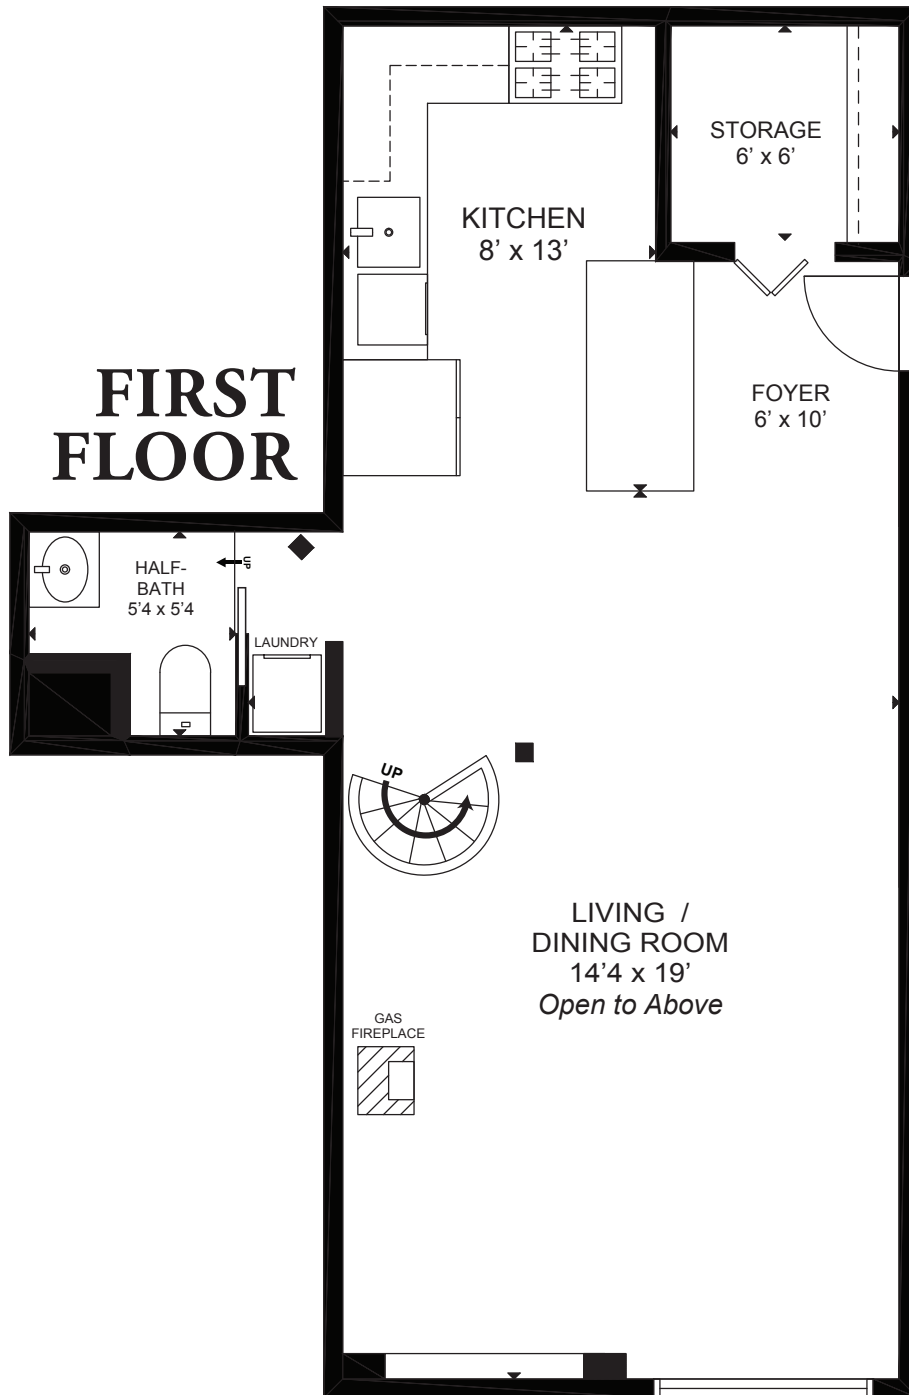

225-243 Bent Street, Unit 6A, Cambridge