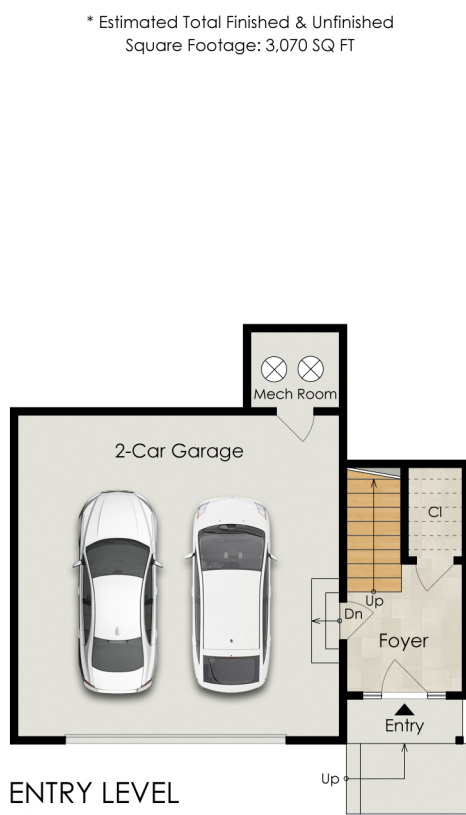

59 MEADOWOOD DRIVE

LARKSPUR, CA 94939

Estimated Total Finished
Square Footage: 2,565 SQ FT

Above-Grade: 2,435 SQ FT Below-Grade: 130 SQ FT

Plus 505 SQ FT 2-Car Garage on Entry Level

Calculated per ANSI Standard Z765-2003.

* Estimated Total Finished & Unfinished
Square Footage: 3,070 SQ FT

ENTRY LEVEL

130 SQ FT - Finished
505 SQ FT - Unfinished

MAIN LEVEL

1,245 SQ FT

UPPER LEVEL

1,190 SQ FT

59 MEADOWOOD DRIVE