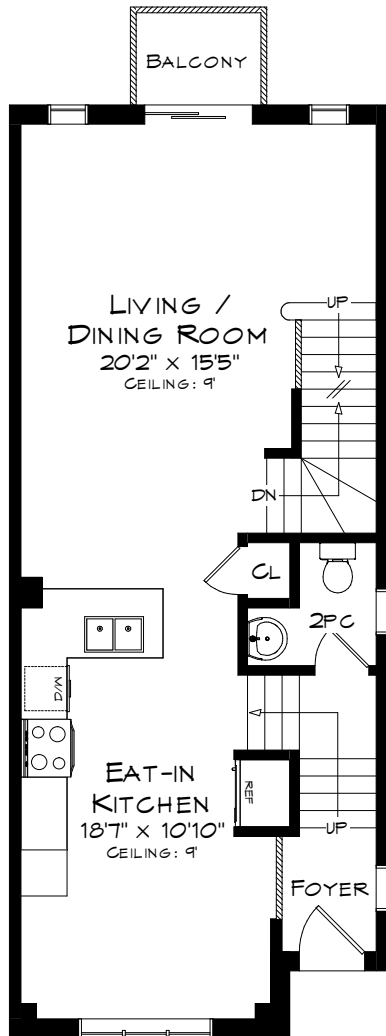

7214 TRIUMPH LANE

TOTAL SQUARE FOOTAGE
1,622 SQ.FT.

GROUND LEVEL
279 SQUARE FEET
+ 284 SF (GARAGE)

MAIN LEVEL
665 SQUARE FEET

UPPER LEVEL
678 SQUARE FEET

Measurements may not be 100% accurate
and should be used as a guideline only.
May - 2026