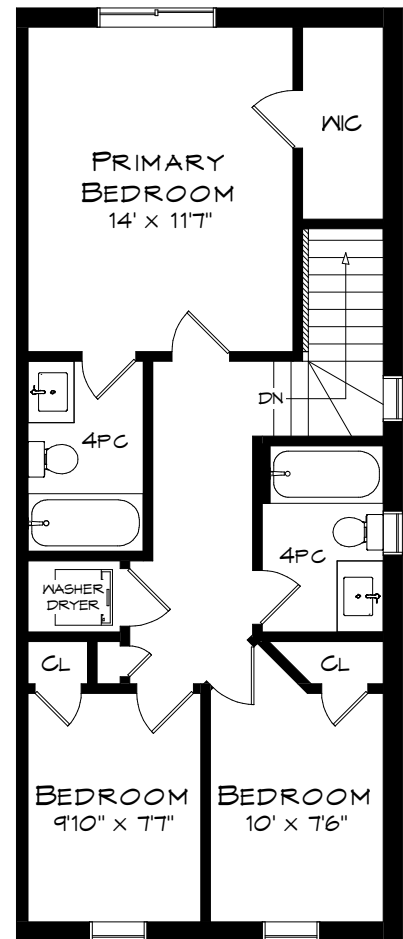

7214 TRIUMPH LANE

TOTAL SQUARE FOOTAGE
1,622 SQ.FT.

GROUND LEVEL
279 SQUARE FEET
+ 284 SF (GARAGE)

MAIN LEVEL
665 SQUARE FEET

UPPER LEVEL
678 SQUARE FEET

Measurements may not be 100% accurate
and should be used as a guideline only.
May - 2026