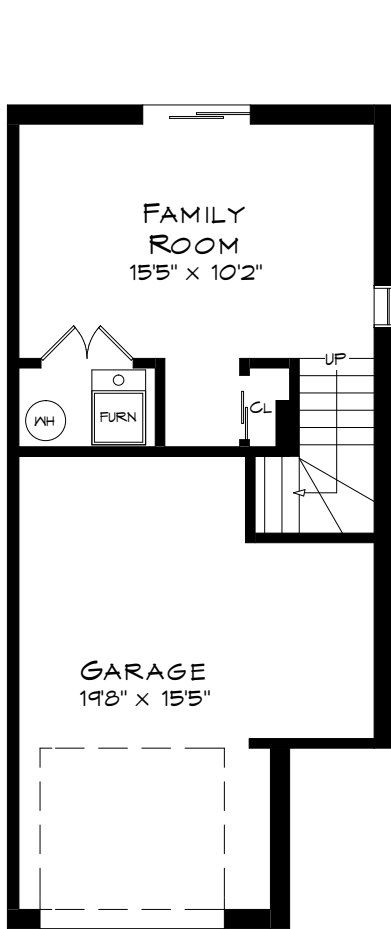

7214 TRIUMPH LANE

TOTAL SQUARE FOOTAGE
1,622 SQ.FT.

GROUND LEVEL
279 SQUARE FEET
+ 284 SF (GARAGE)

MAIN LEVEL
665 SQUARE FEET

UPPER LEVEL
678 SQUARE FEET

Measurements may not be 100% accurate
and should be used as a guideline only.
May - 2026