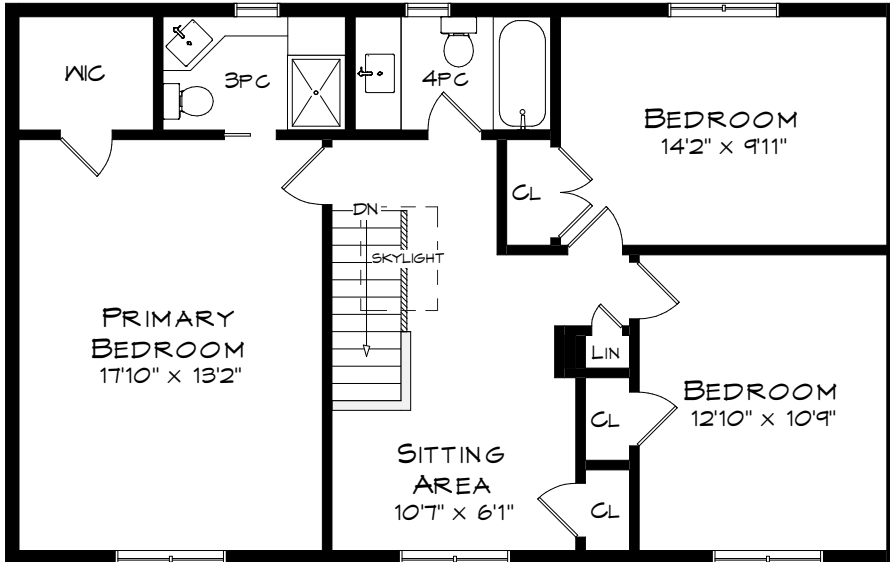

1346 WHITEOAKS AVENUE

TOTAL SQUARE FOOTAGE
3,365 SQ.FT.

1346 WHITEOAKS AVENUE

UPPER LEVEL
945 SQUARE FEET

LOWER LEVEL
1,204 SQUARE FEET

Measurements may not be 100% accurate
and should be used as a guideline only.
March - 2026