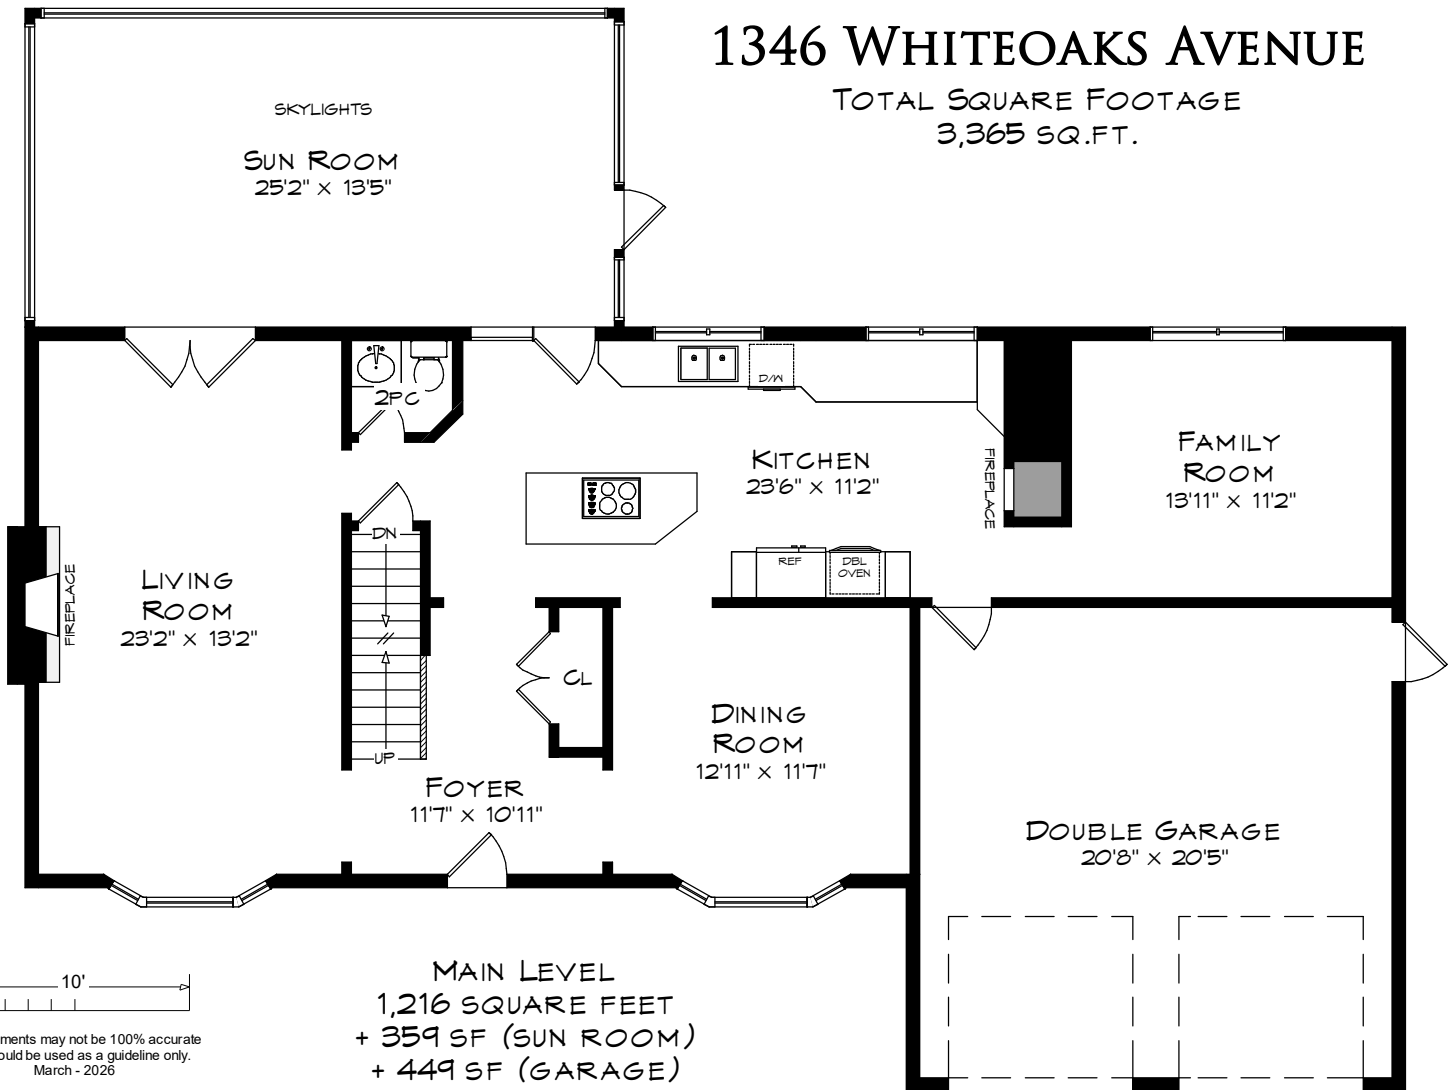

1346 WHITEOAKS AVENUE

TOTAL SQUARE FOOTAGE
3,365 SQ.FT.

1346 WHITEOAKS AVENUE

UPPER LEVEL
945 SQUARE FEET

LOWER LEVEL
1,204 SQUARE FEET

Measurements may not be 100% accurate
and should be used as a guideline only.
March - 2026