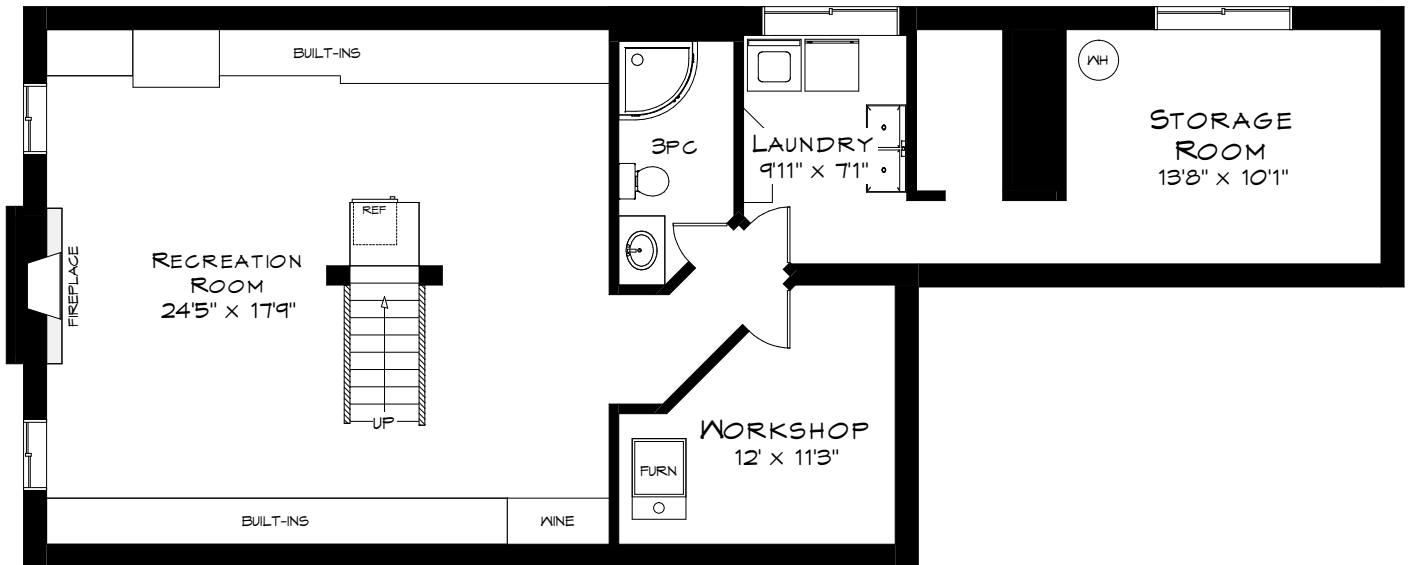

1346 WHITEOAKS AVENUE

TOTAL SQUARE FOOTAGE
3,365 SQ.FT.

1346 WHITEOAKS AVENUE

UPPER LEVEL
945 SQUARE FEET

LOWER LEVEL
1,204 SQUARE FEET

Measurements may not be 100% accurate
and should be used as a guideline only.
March - 2026