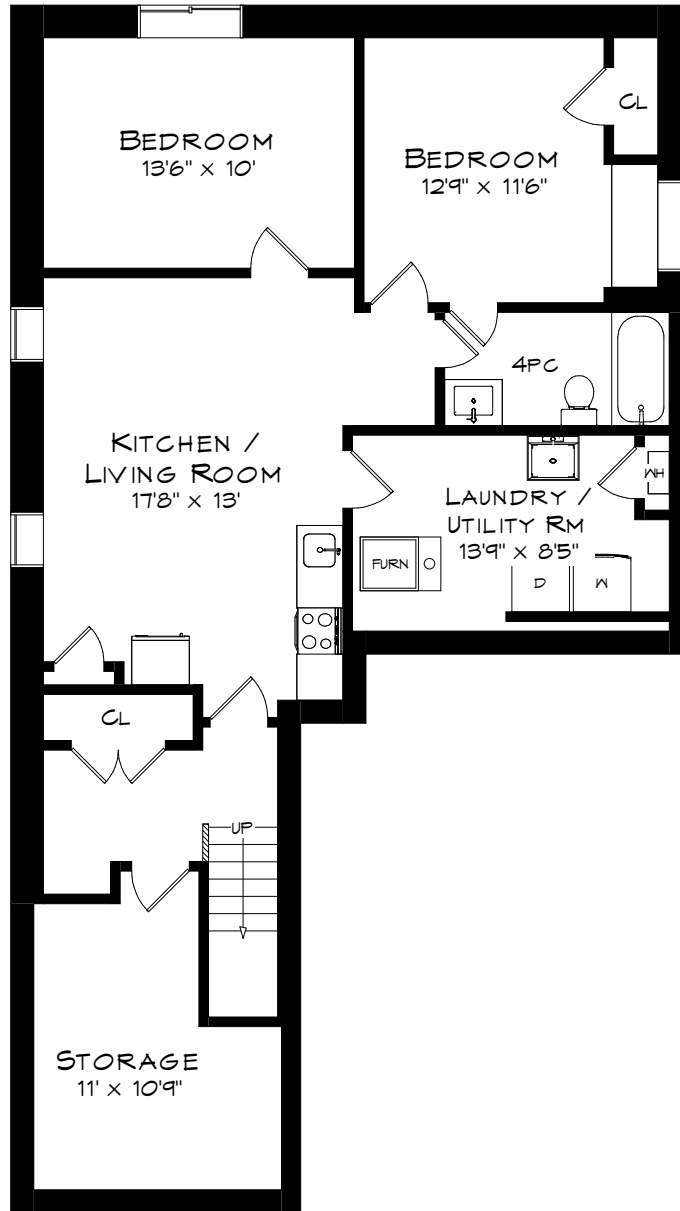

3364 VERNON POWELL DRIVE

TOTAL SQUARE FOOTAGE
3,839 SQ.FT.

MAIN LEVEL
1,169 SQUARE FEET
+ 363 SF (GARAGE)

Measurements may not be 100% accurate
and should be used as a guideline only.
May - 2026

3364 VERNON POWELL DRIVE

UPPER LEVEL
1,524 SQUARE FEET

Measurements may not be 100% accurate
and should be used as a guideline only.
May - 2026

3364 VERNON POWELL DRIVE

LOWER LEVEL
1,146 SQUARE FEET

Measurements may not be 100% accurate
and should be used as a guideline only.
May - 2026