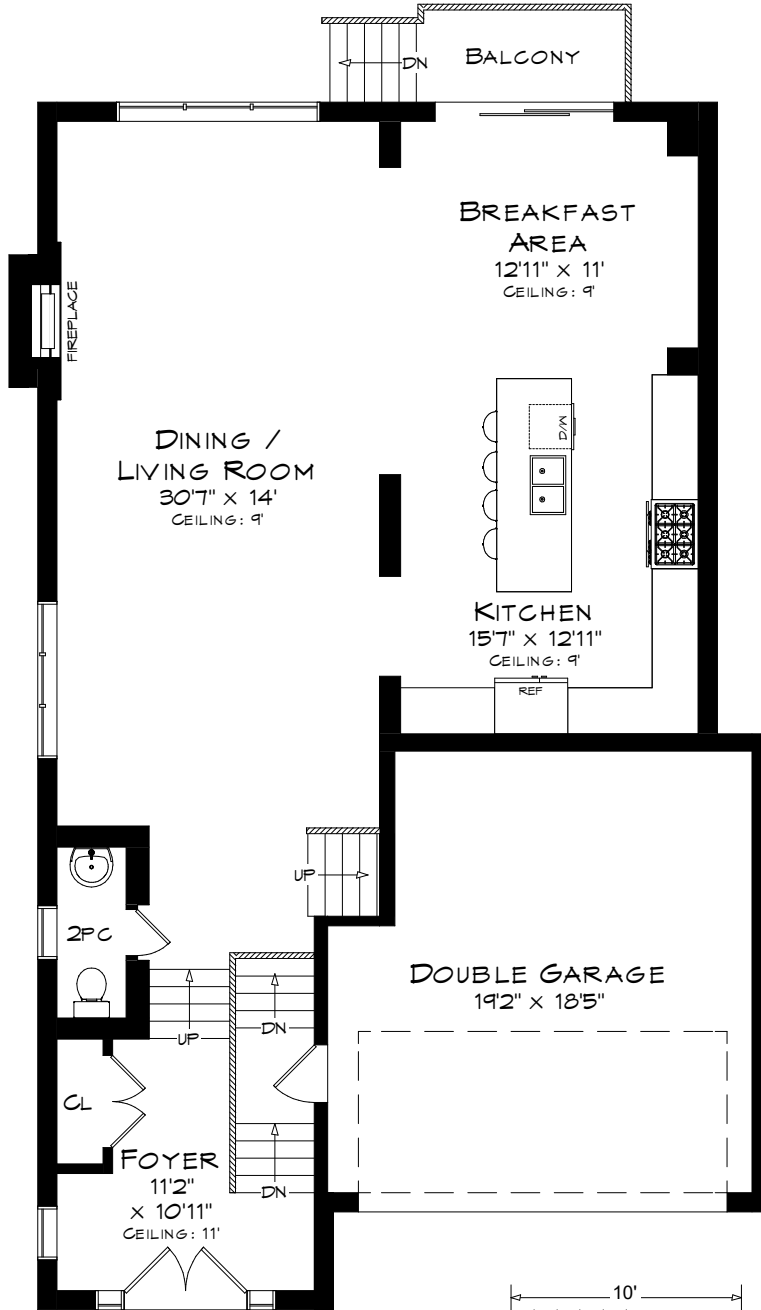

3364 VERNON POWELL DRIVE

TOTAL SQUARE FOOTAGE
3,839 SQ.FT.

MAIN LEVEL
1,169 SQUARE FEET
+ 363 SF (GARAGE)

Measurements may not be 100% accurate
and should be used as a guideline only.
May - 2026

3364 VERNON POWELL DRIVE

UPPER LEVEL
1,524 SQUARE FEET

Measurements may not be 100% accurate
and should be used as a guideline only.
May - 2026

3364 VERNON POWELL DRIVE

LOWER LEVEL
1,146 SQUARE FEET

Measurements may not be 100% accurate
and should be used as a guideline only.
May - 2026