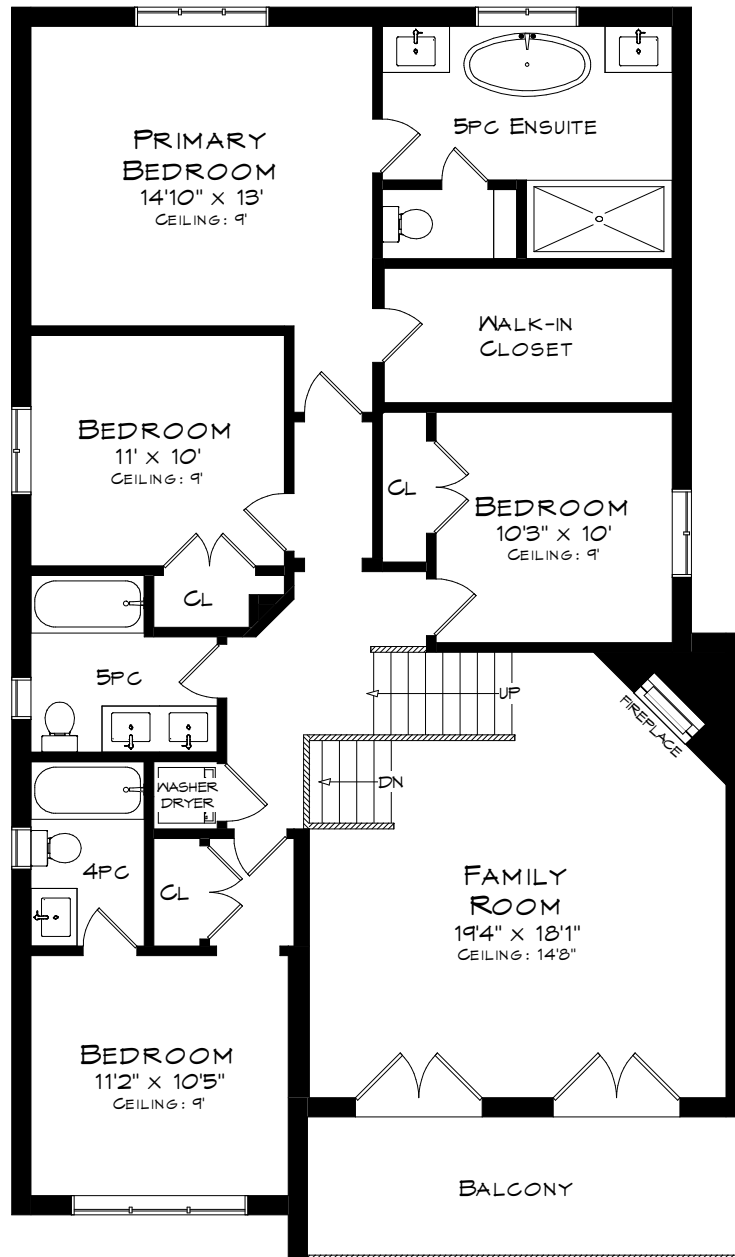

3364 VERNON POWELL DRIVE

TOTAL SQUARE FOOTAGE
3,839 SQ.FT.

MAIN LEVEL
1,169 SQUARE FEET
+ 363 SF (GARAGE)

Measurements may not be 100% accurate
and should be used as a guideline only.
May - 2026

3364 VERNON POWELL DRIVE

UPPER LEVEL
1,524 SQUARE FEET

Measurements may not be 100% accurate
and should be used as a guideline only.
May - 2026

3364 VERNON POWELL DRIVE

LOWER LEVEL
1,146 SQUARE FEET

Measurements may not be 100% accurate
and should be used as a guideline only.
May - 2026