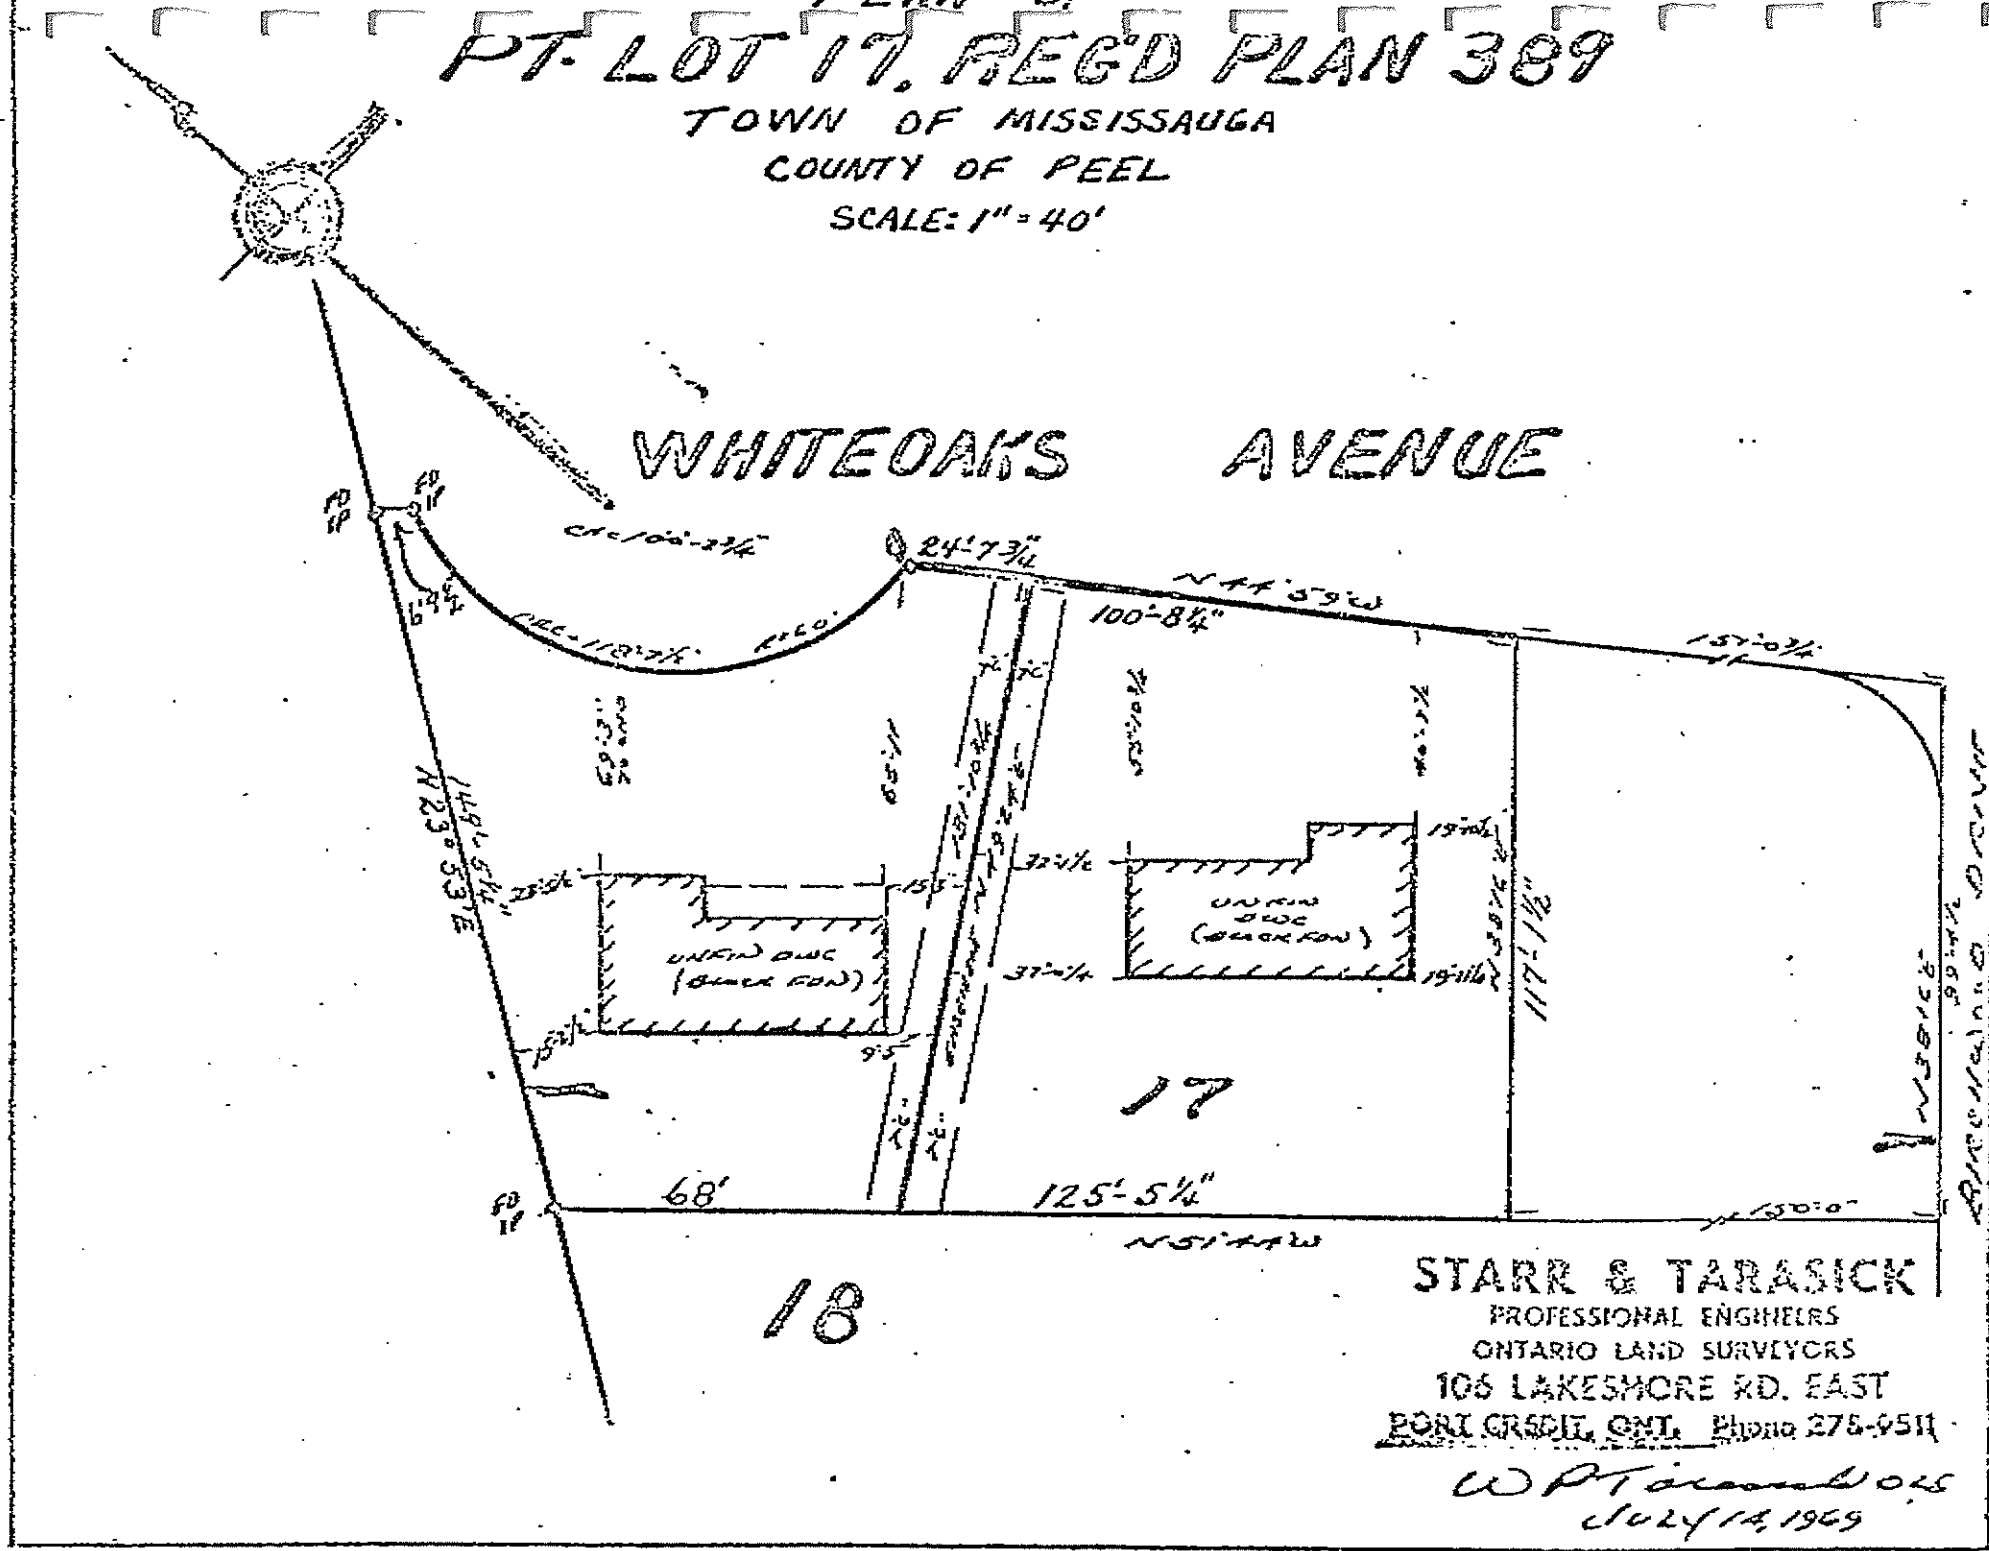

PT. LOT 17, REG'D PLAN 389

TOWN OF MISSISSAUGA

COUNTY OF PEEL

SCALE: 1" = 40'

04. 10. 97 10:50AM * JAMES HOYT 823 5025

POS