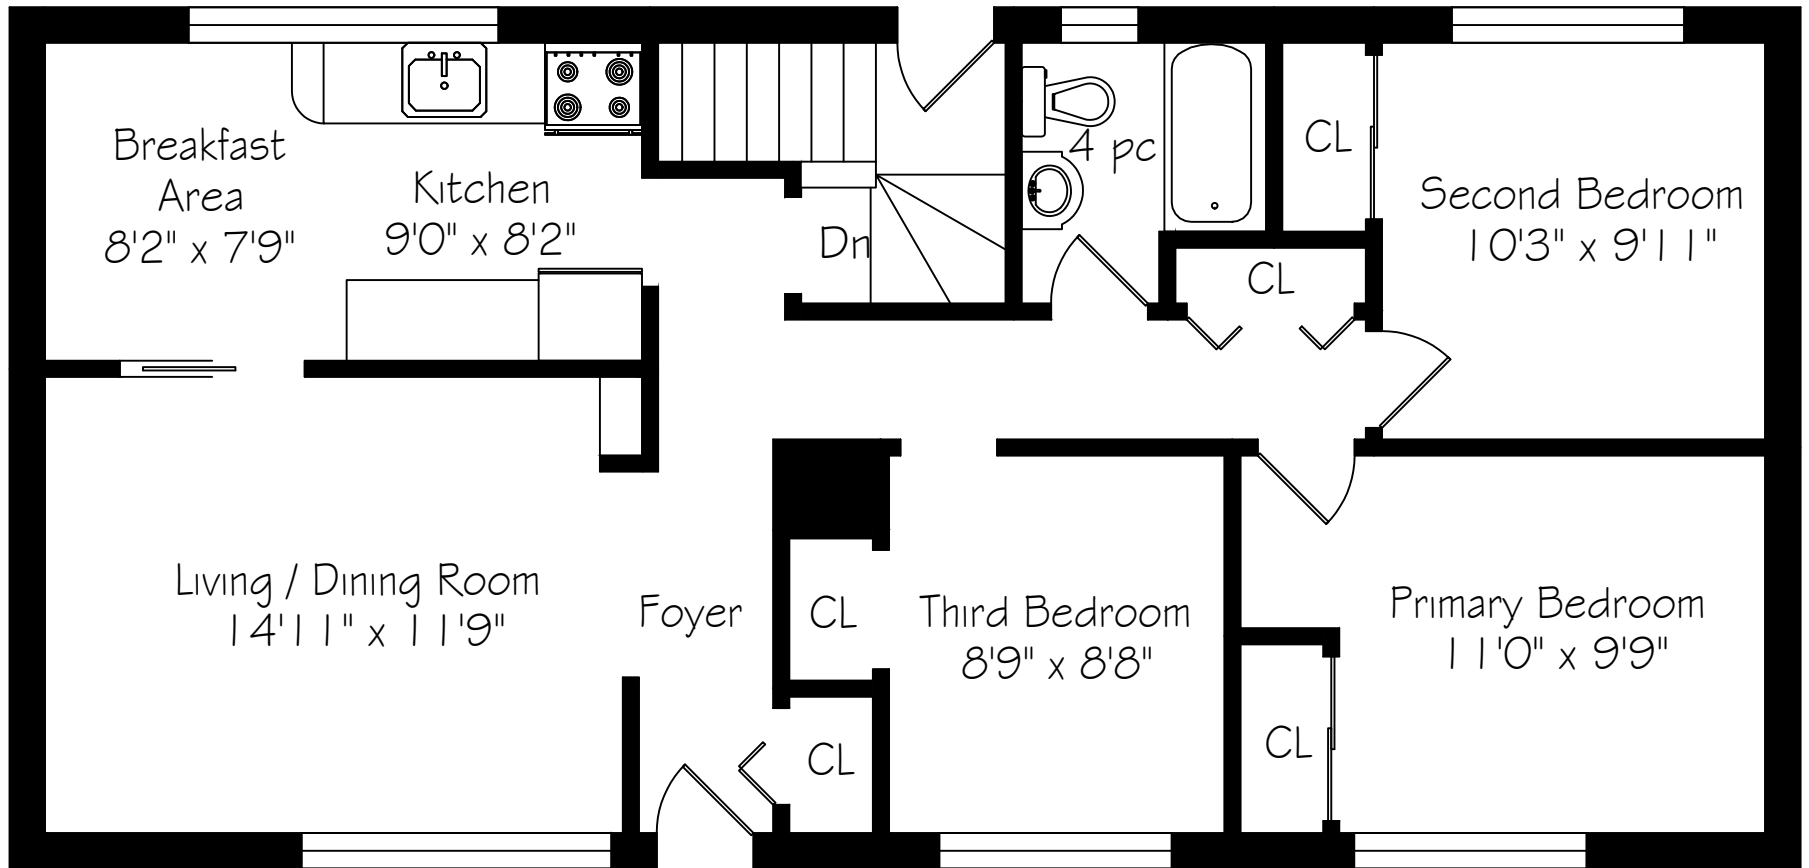

1304 Avon Crescent

Main Floor
1027 Square Feet

Measurements and Calculations are approximate
To be used as guidelines only
www.measuredup.ca

1304 Avon Crescent

Lower Level
1027 Square Feet

Measurements and Calculations are approximate
To be used as guidelines only
www.measuredup.ca