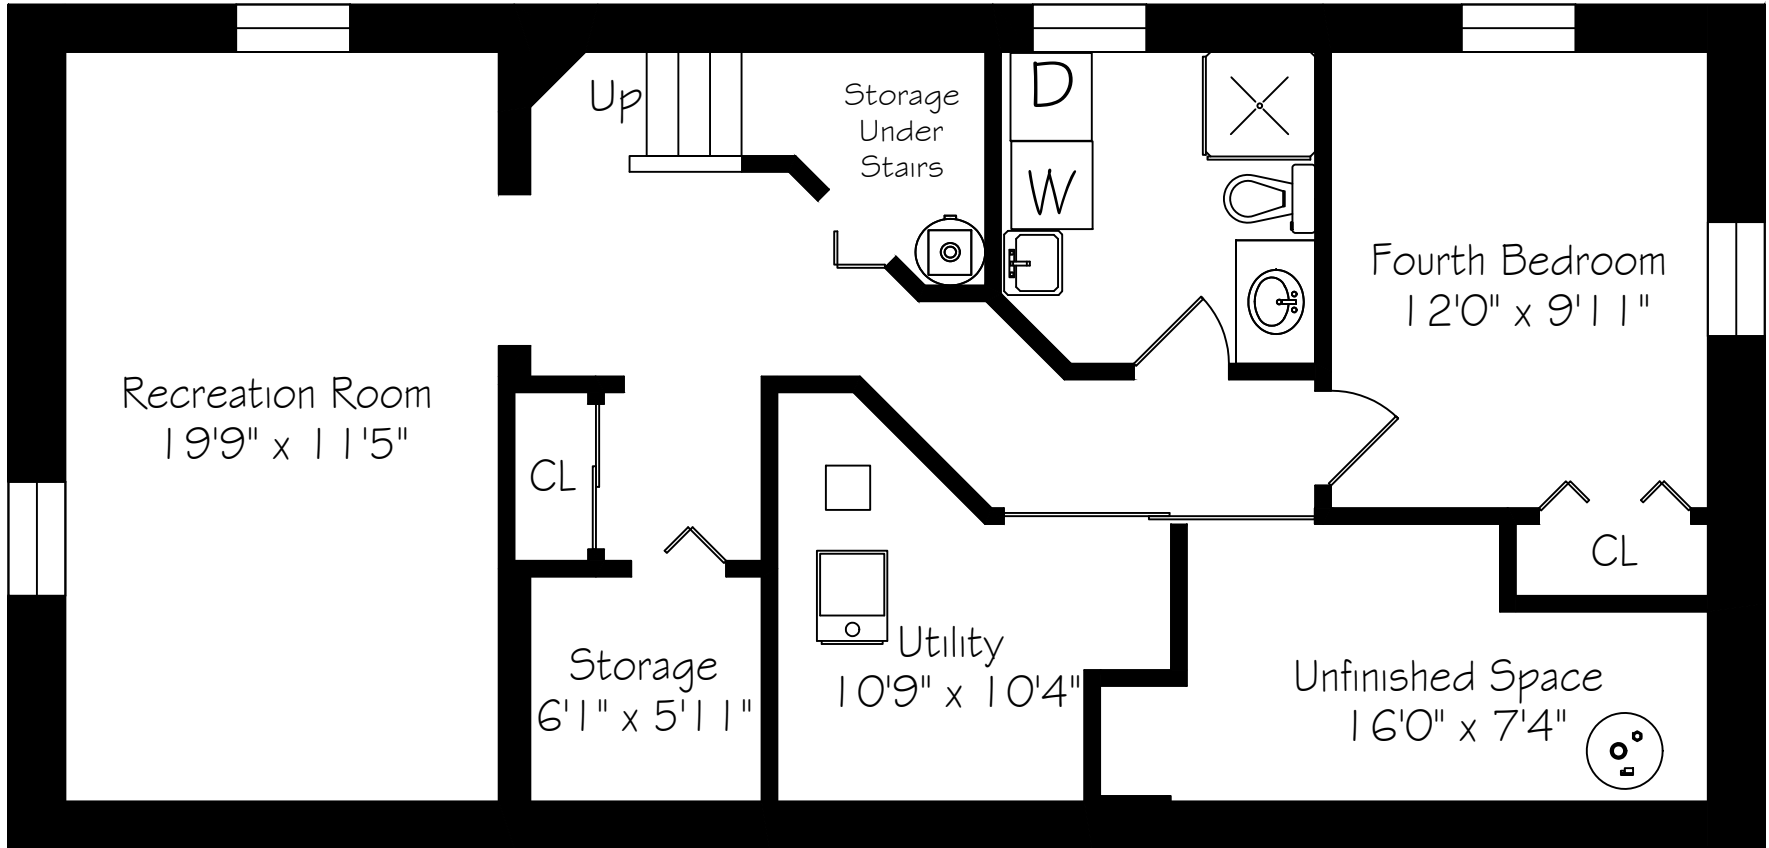

1304 Avon Crescent

Main Floor
1027 Square Feet

Measurements and Calculations are approximate
To be used as guidelines only
www.measuredup.ca

1304 Avon Crescent

Lower Level
1027 Square Feet

Measurements and Calculations are approximate
To be used as guidelines only
www.measuredup.ca