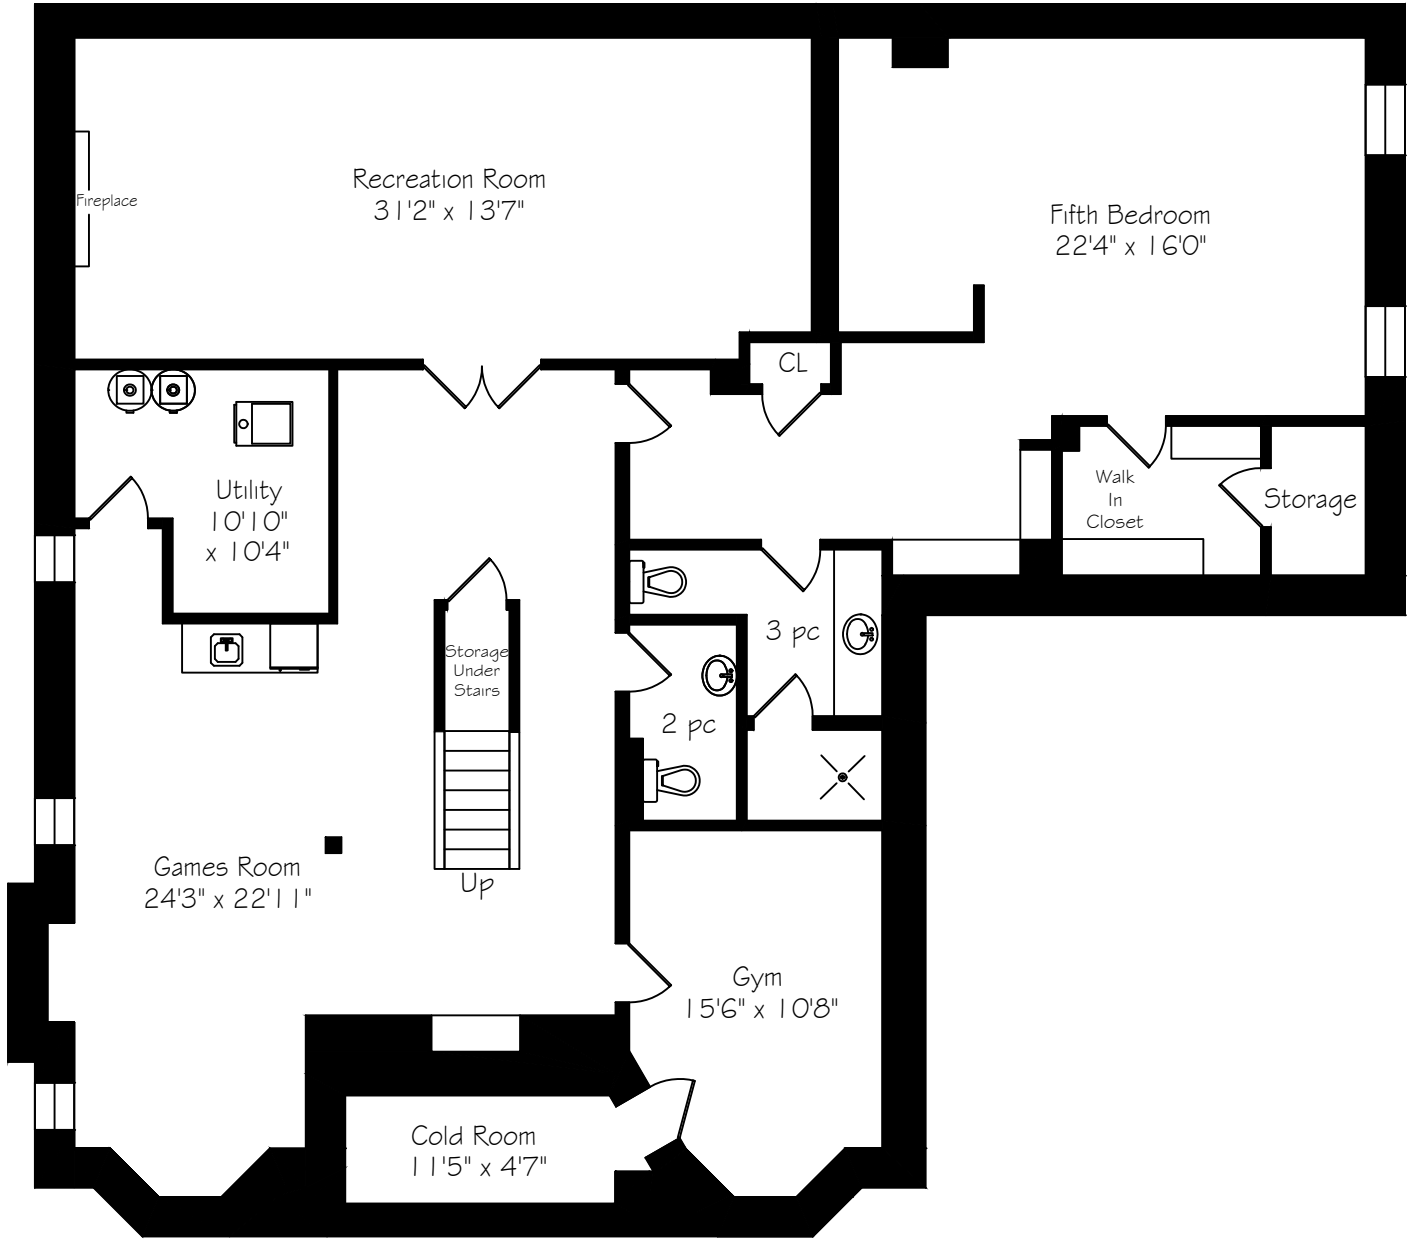

# 122 Lisonally Court

Main Floor  
2393 Square Feet  
+ 460 Garage

Measurements and Calculations are approximate.  
To be used as guidelines only  
[www.measuredup.ca](http://www.measuredup.ca)

# 122 Lisonally Court

Second Floor  
1855 Square Feet

Measurements and Calculations are approximate  
To be used as guidelines only  
[www.measuredup.ca](http://www.measuredup.ca)

# 1 22 Lisonally Court

Lower Level  
2482 Square Feet

Measurements and Calculations are approximate  
To be used as guidelines only  
[www.measuredup.ca](http://www.measuredup.ca)