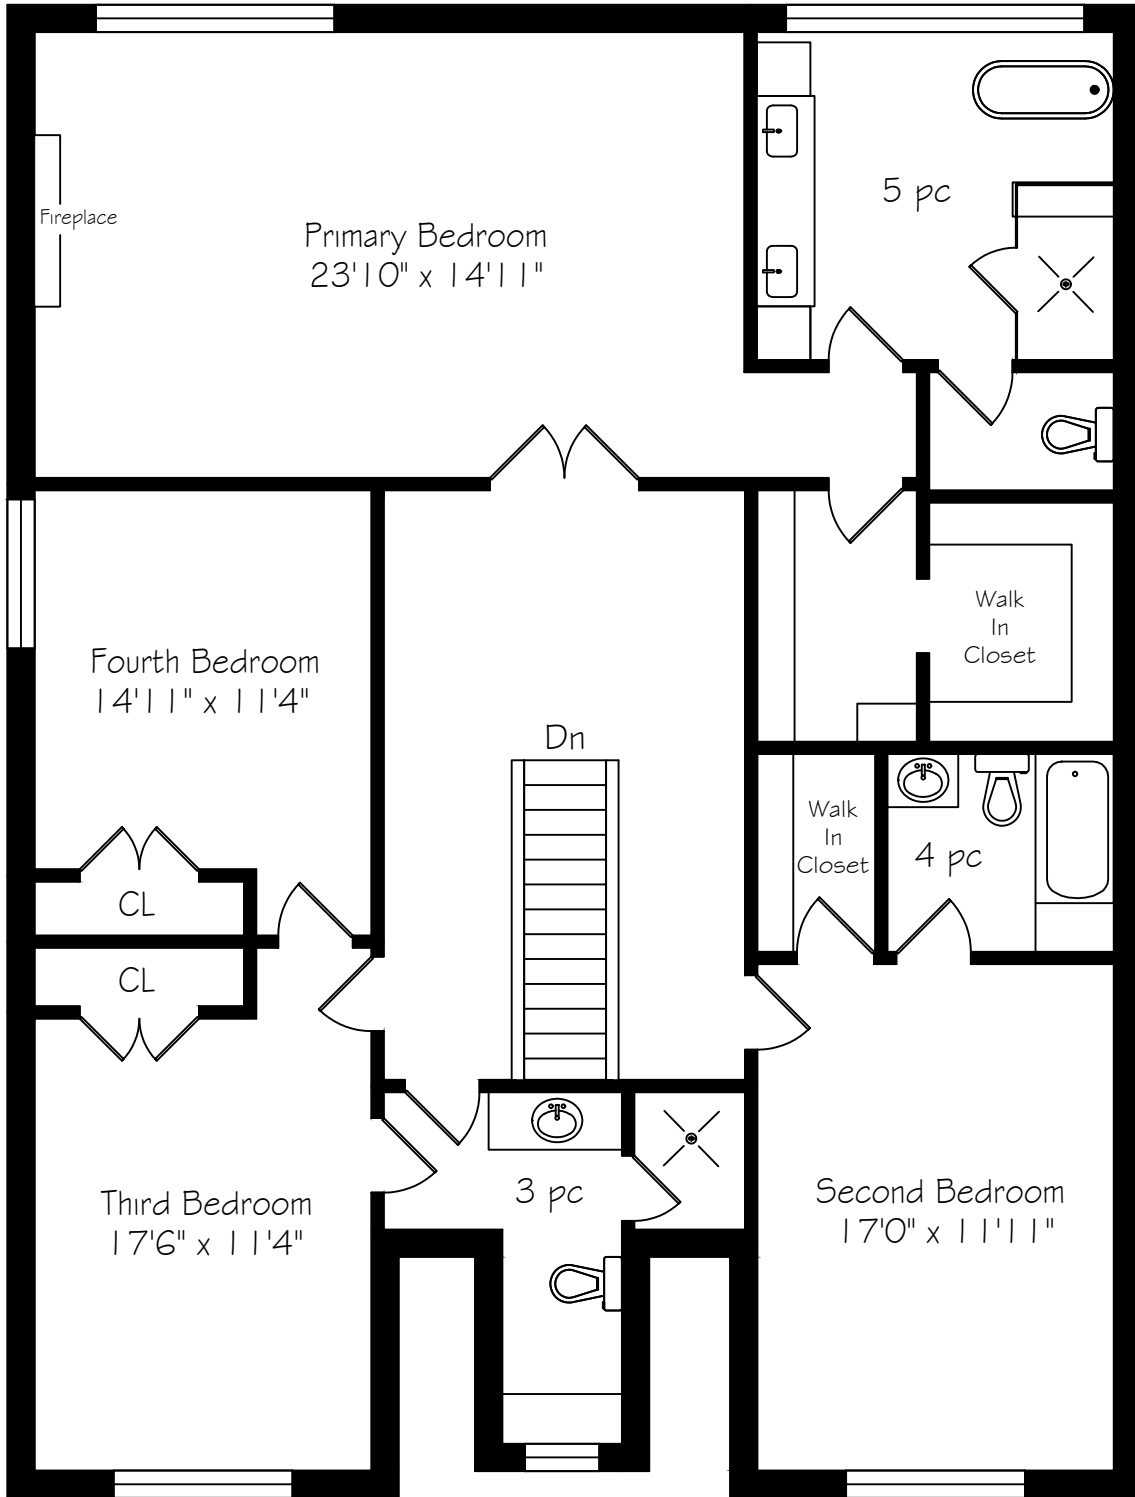

# 122 Lisonally Court

Main Floor  
2393 Square Feet  
+ 460 Garage

Measurements and Calculations are approximate.  
To be used as guidelines only  
[www.measuredup.ca](http://www.measuredup.ca)

# 122 Lisonally Court

Second Floor  
1855 Square Feet

Measurements and Calculations are approximate  
To be used as guidelines only  
[www.measuredup.ca](http://www.measuredup.ca)

# 1 22 Lisonally Court

Lower Level  
2482 Square Feet

Measurements and Calculations are approximate  
To be used as guidelines only  
[www.measuredup.ca](http://www.measuredup.ca)