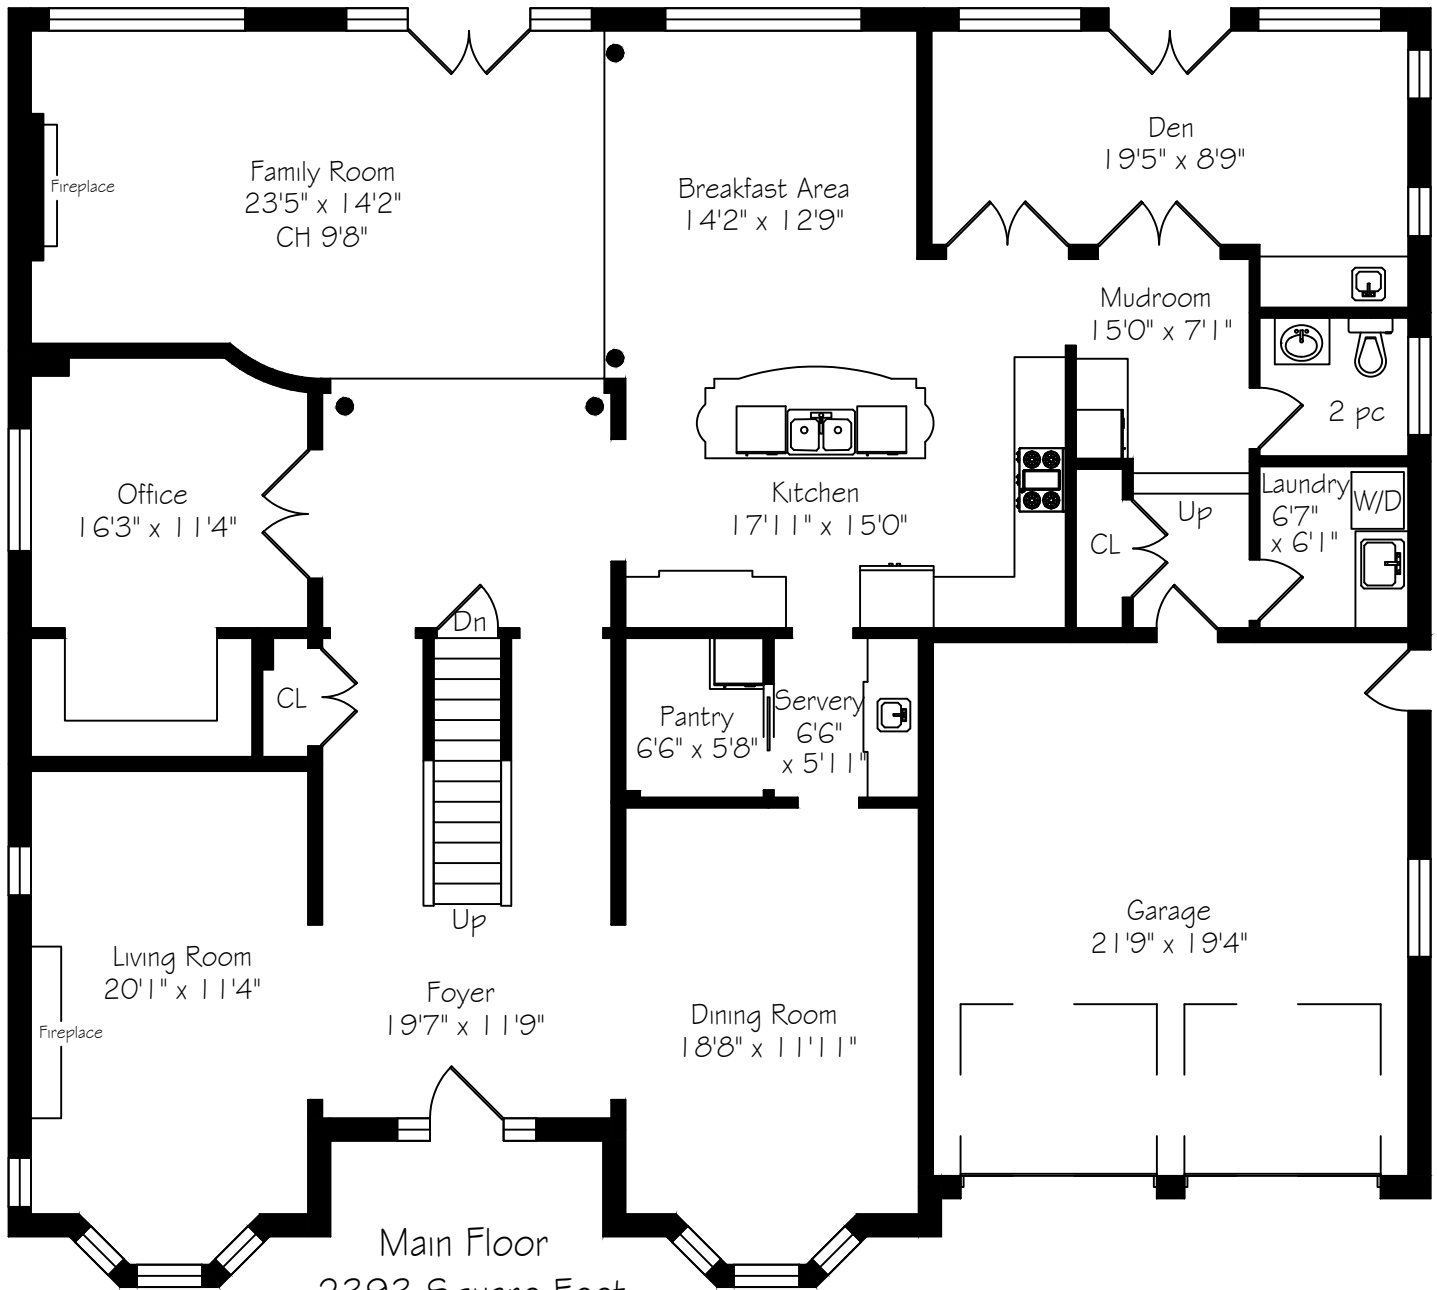

# 122 Lisonally Court

Main Floor  
2393 Square Feet  
+ 460 Garage

Measurements and Calculations are approximate.  
To be used as guidelines only  
[www.measuredup.ca](http://www.measuredup.ca)

# 122 Lisonally Court

Second Floor  
1855 Square Feet

Measurements and Calculations are approximate  
To be used as guidelines only  
[www.measuredup.ca](http://www.measuredup.ca)

# 1 22 Lisonally Court

Lower Level  
2482 Square Feet

Measurements and Calculations are approximate  
To be used as guidelines only  
[www.measuredup.ca](http://www.measuredup.ca)