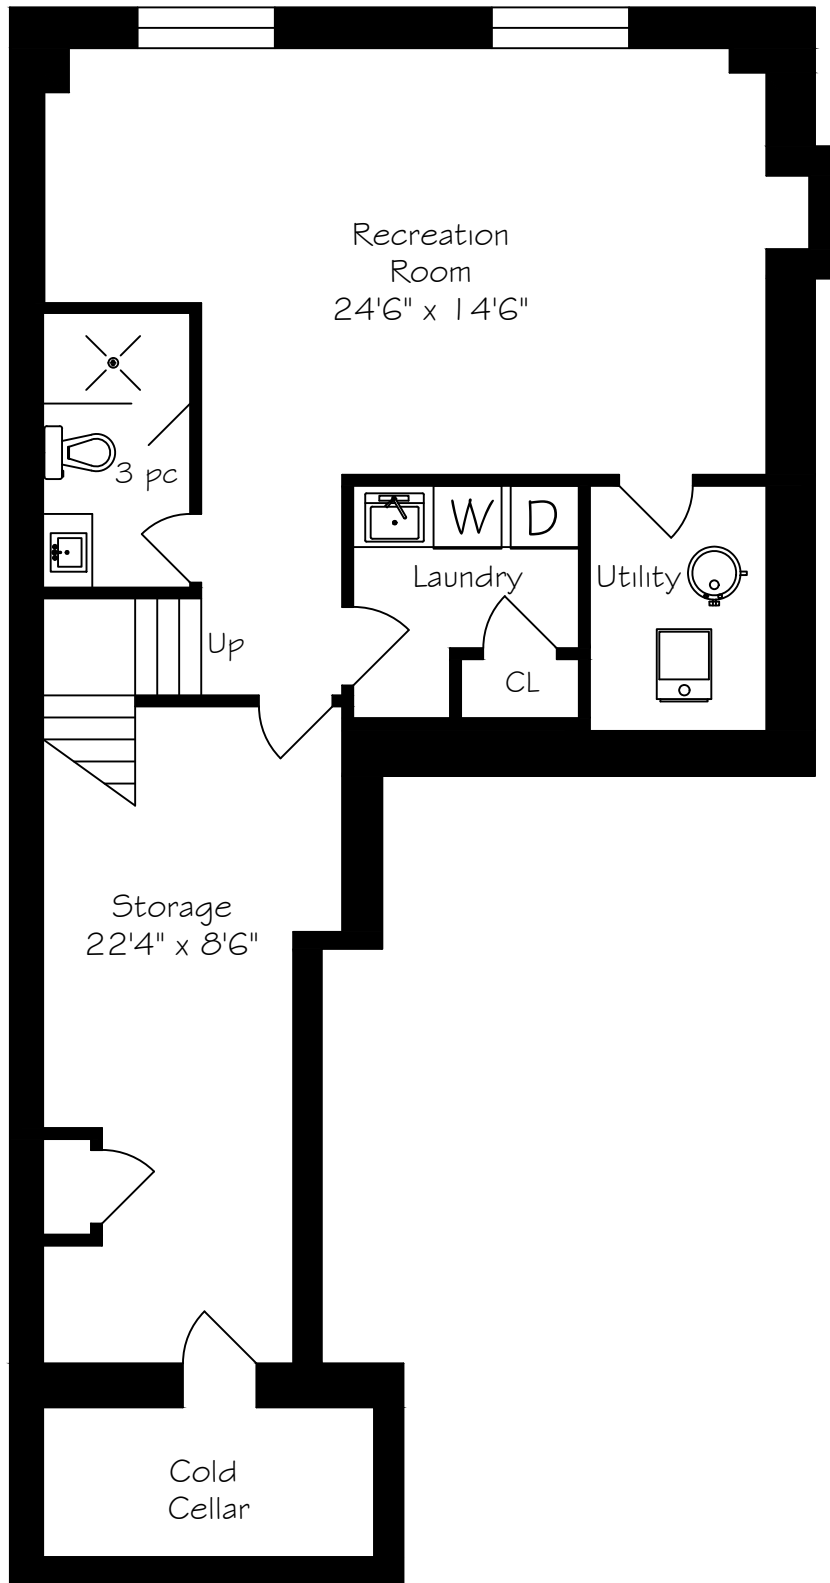

46 Hallaran Road

Measurements and Calculations are approximate
To be used as guidelines only
www.measuredup.ca

46 Hallaran Road

Second Floor
1168 Square Feet

Measurements and Calculations are approximate
To be used as guidelines only
www.measuredup.ca

46 Hallaran Road

Lower Level
1044 Square Feet

Measurements and Calculations are approximate
To be used as guidelines only
www.measuredup.ca