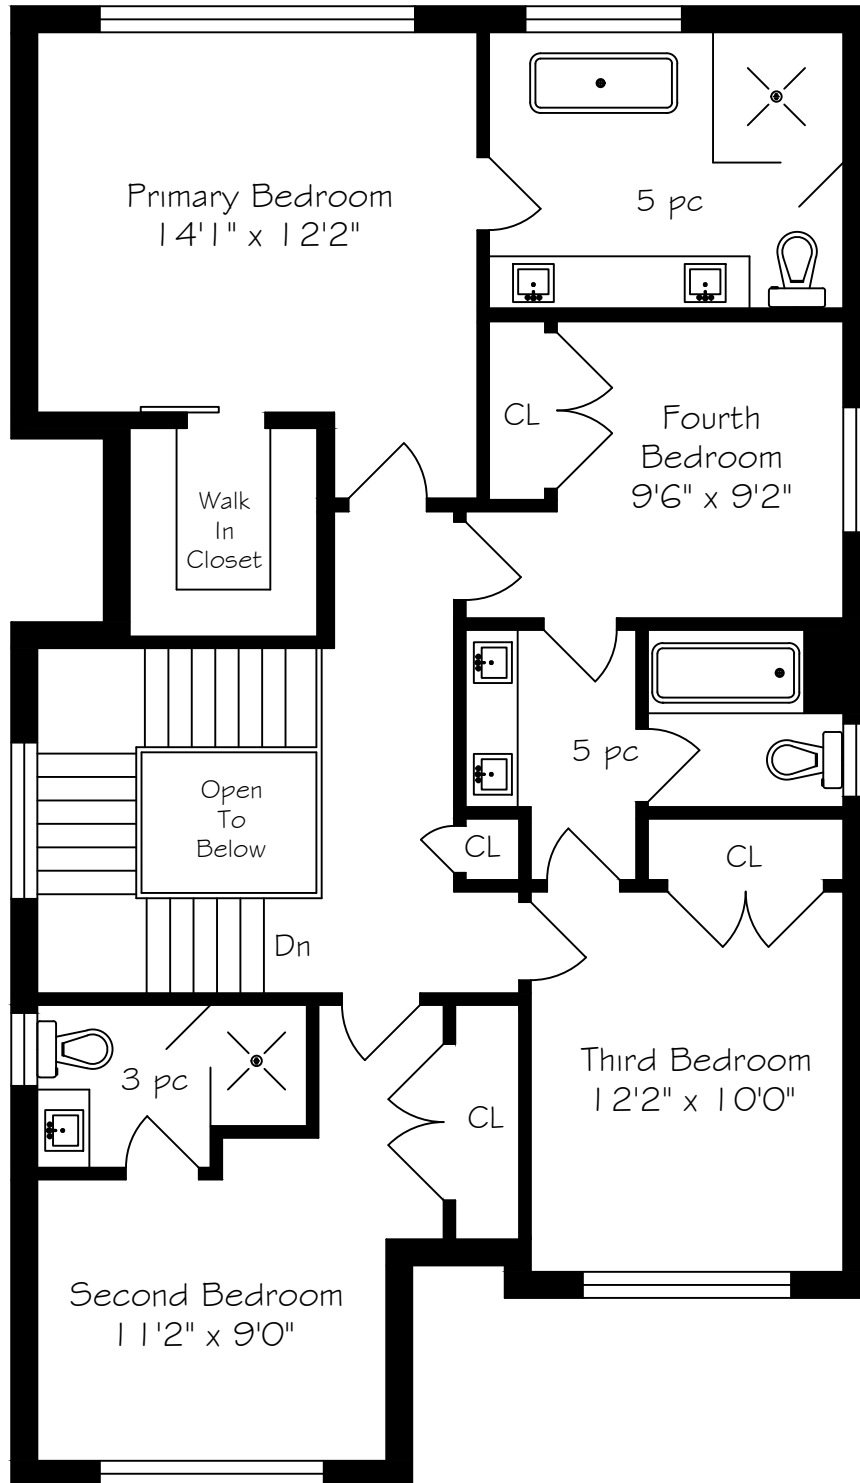

46 Hallaran Road

Measurements and Calculations are approximate
To be used as guidelines only
www.measuredup.ca

46 Hallaran Road

Second Floor
1168 Square Feet

Measurements and Calculations are approximate
To be used as guidelines only
www.measuredup.ca

46 Hallaran Road

Lower Level
1044 Square Feet

Measurements and Calculations are approximate
To be used as guidelines only
www.measuredup.ca