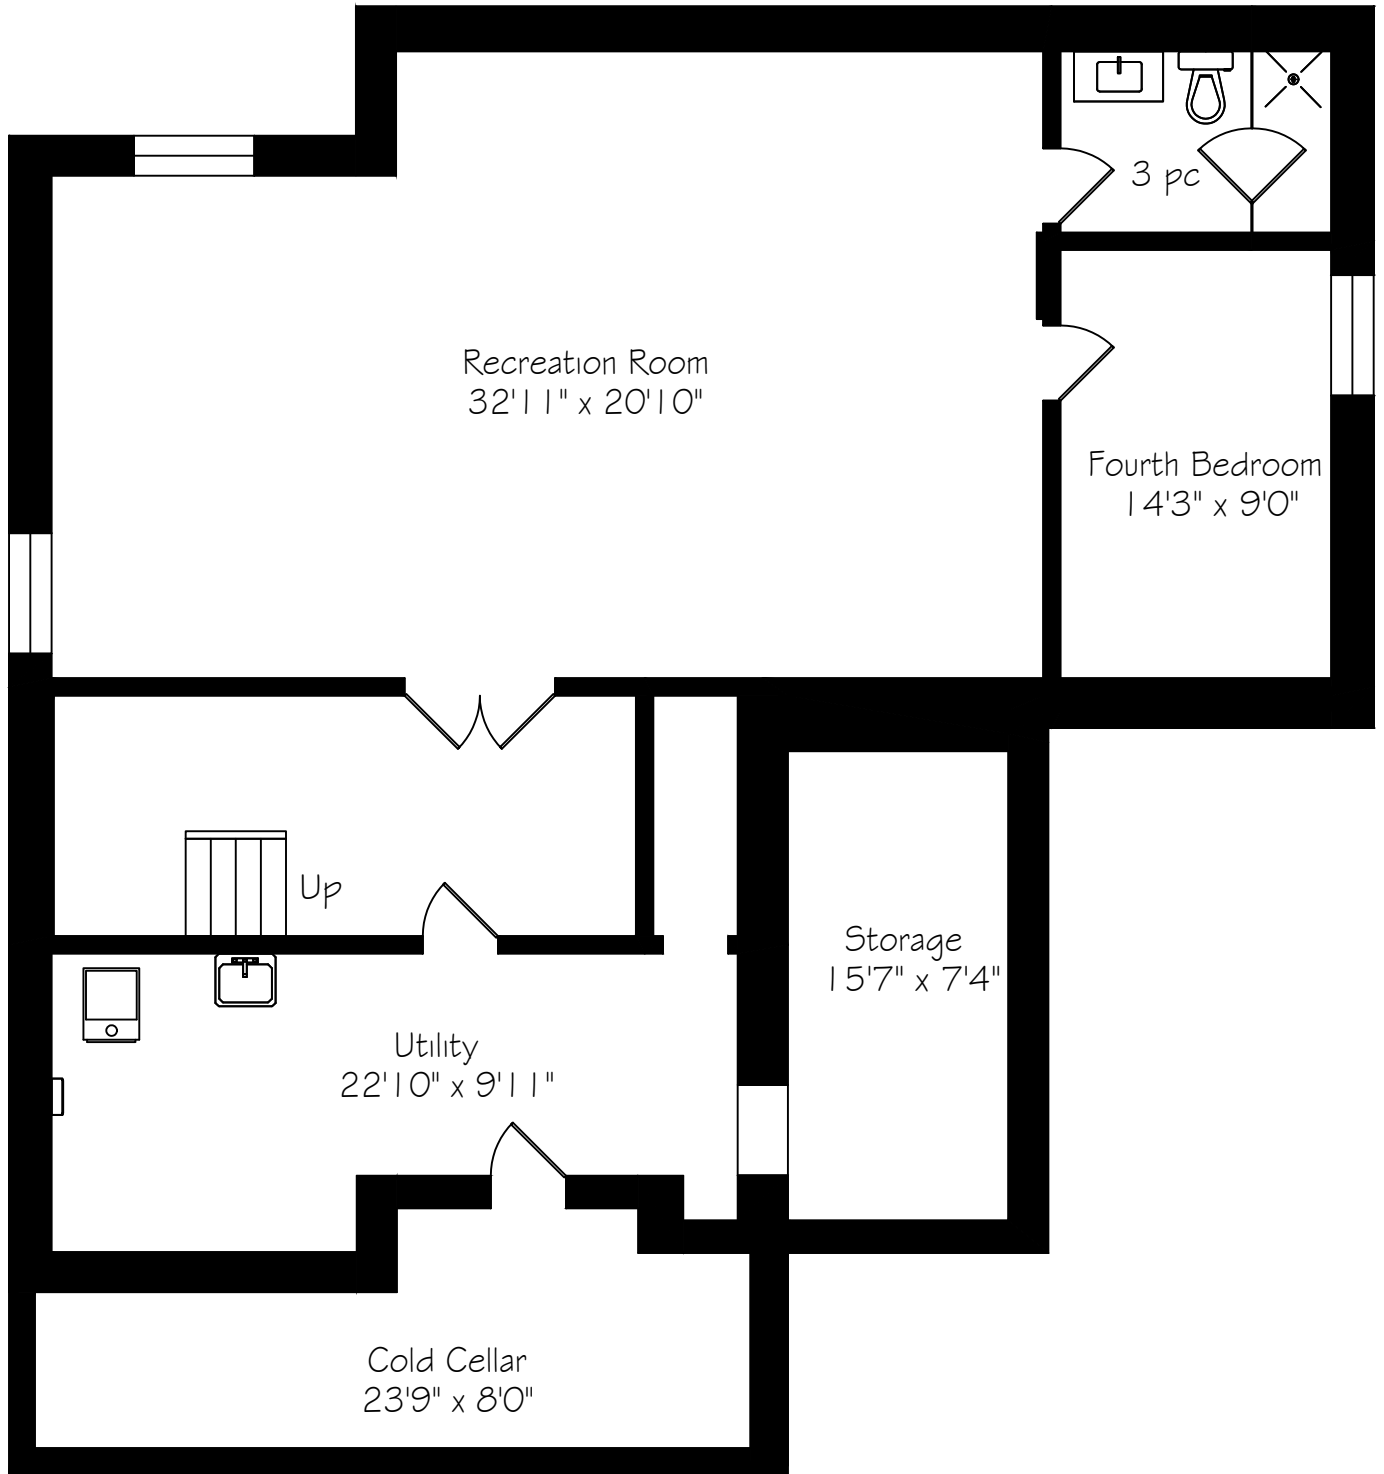

257 Sunrise Crescent

Main Floor
1644 Square Feet
+ 380 Garage

Measurements and Calculations are approximate
To be used as guidelines only
www.measuredup.ca

257 Sunrise Crescent

Second Floor
1385 Square Feet

Measurements and Calculations are approximate
To be used as guidelines only
www.measuredup.ca

257 Sunrise Crescent

Lower Level
1830 Square Feet

Measurements and Calculations are approximate
To be used as guidelines only
www.measuredup.ca