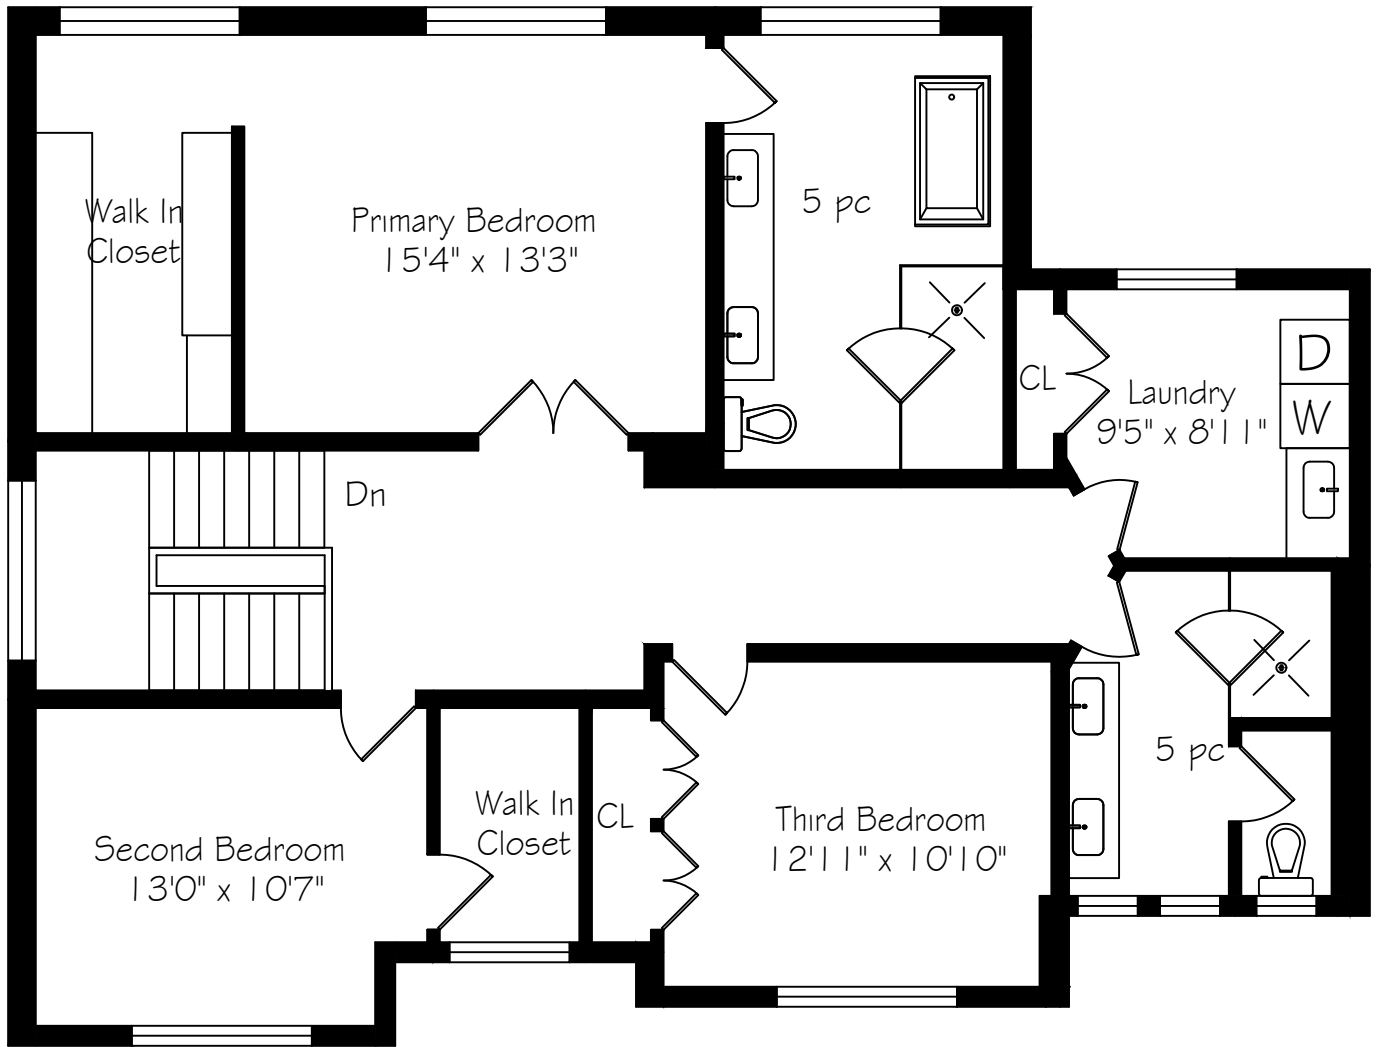

257 Sunrise Crescent

Main Floor
1644 Square Feet
+ 380 Garage

Measurements and Calculations are approximate
To be used as guidelines only
www.measuredup.ca

257 Sunrise Crescent

Second Floor
1385 Square Feet

Measurements and Calculations are approximate
To be used as guidelines only
www.measuredup.ca

257 Sunrise Crescent

Lower Level
1830 Square Feet

Measurements and Calculations are approximate
To be used as guidelines only
www.measuredup.ca