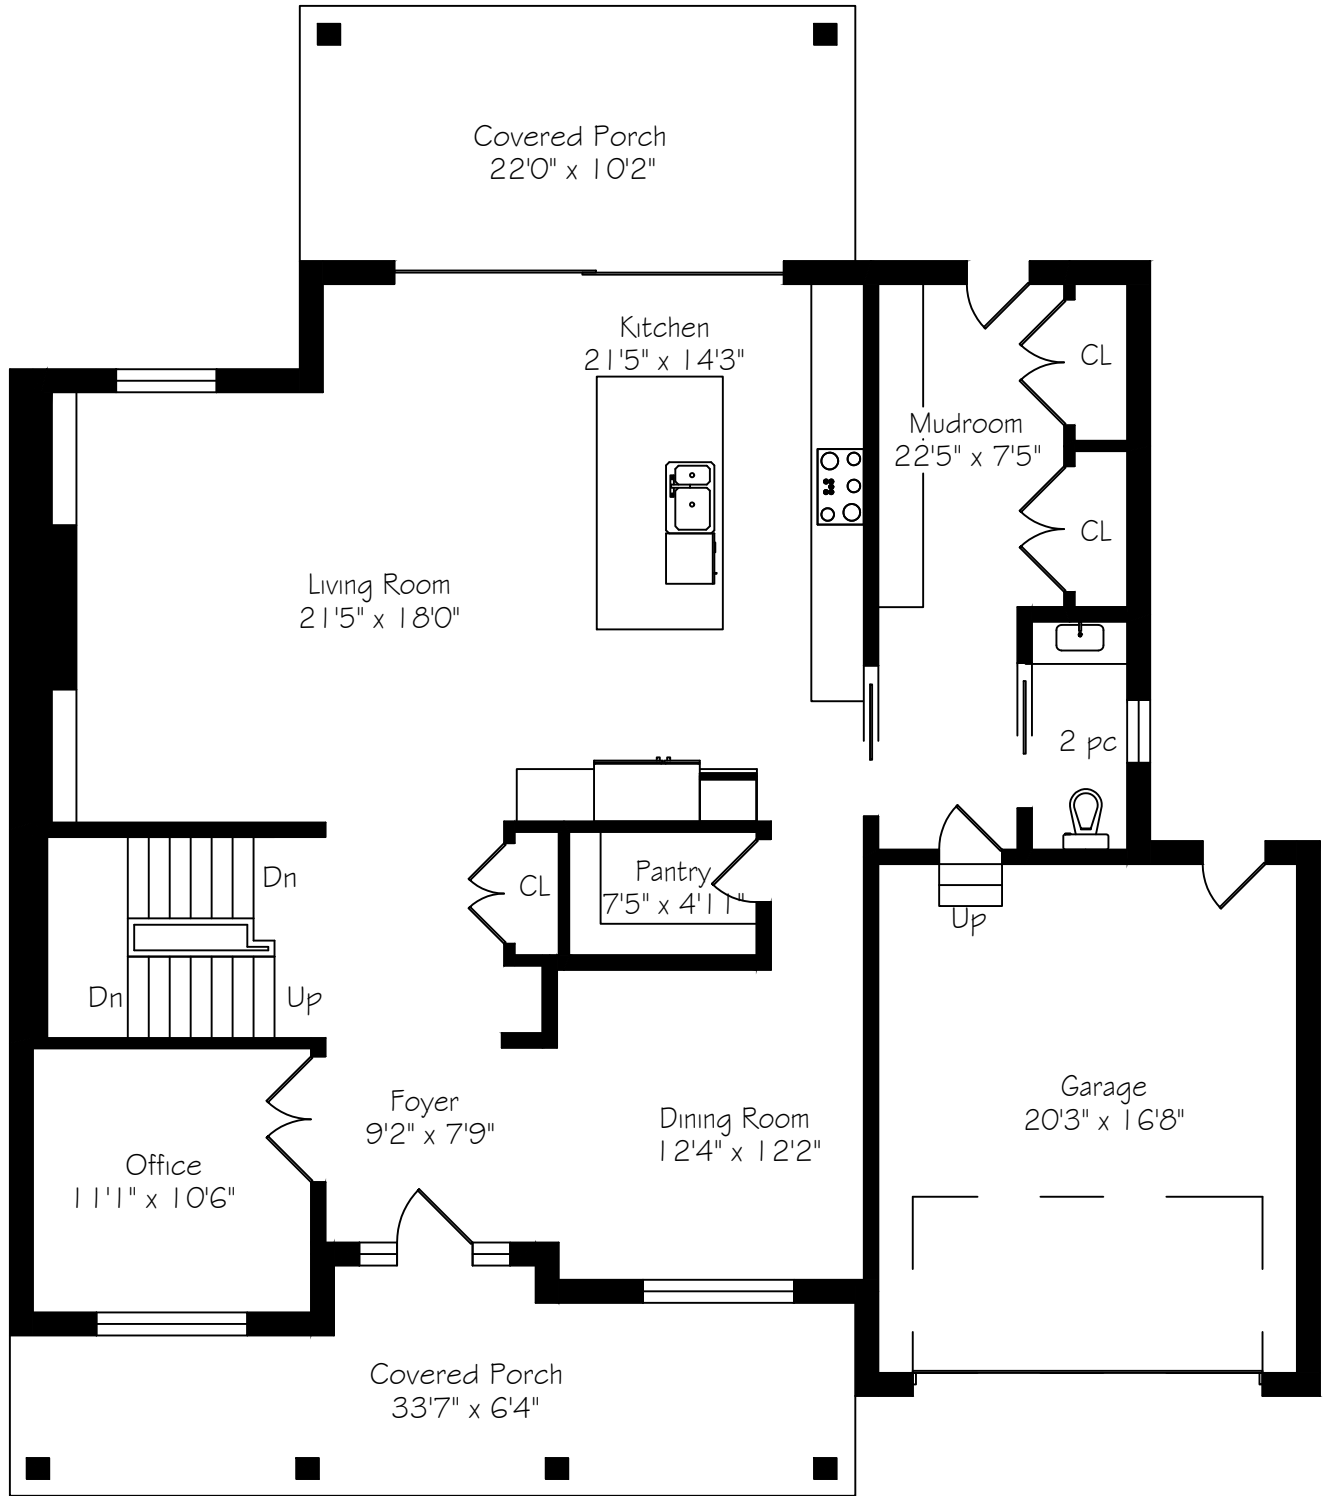

257 Sunrise Crescent

Main Floor
1644 Square Feet
+ 380 Garage

Measurements and Calculations are approximate
To be used as guidelines only
www.measuredup.ca

257 Sunrise Crescent

Second Floor
1385 Square Feet

Measurements and Calculations are approximate
To be used as guidelines only
www.measuredup.ca

257 Sunrise Crescent

Lower Level
1830 Square Feet

Measurements and Calculations are approximate
To be used as guidelines only
www.measuredup.ca