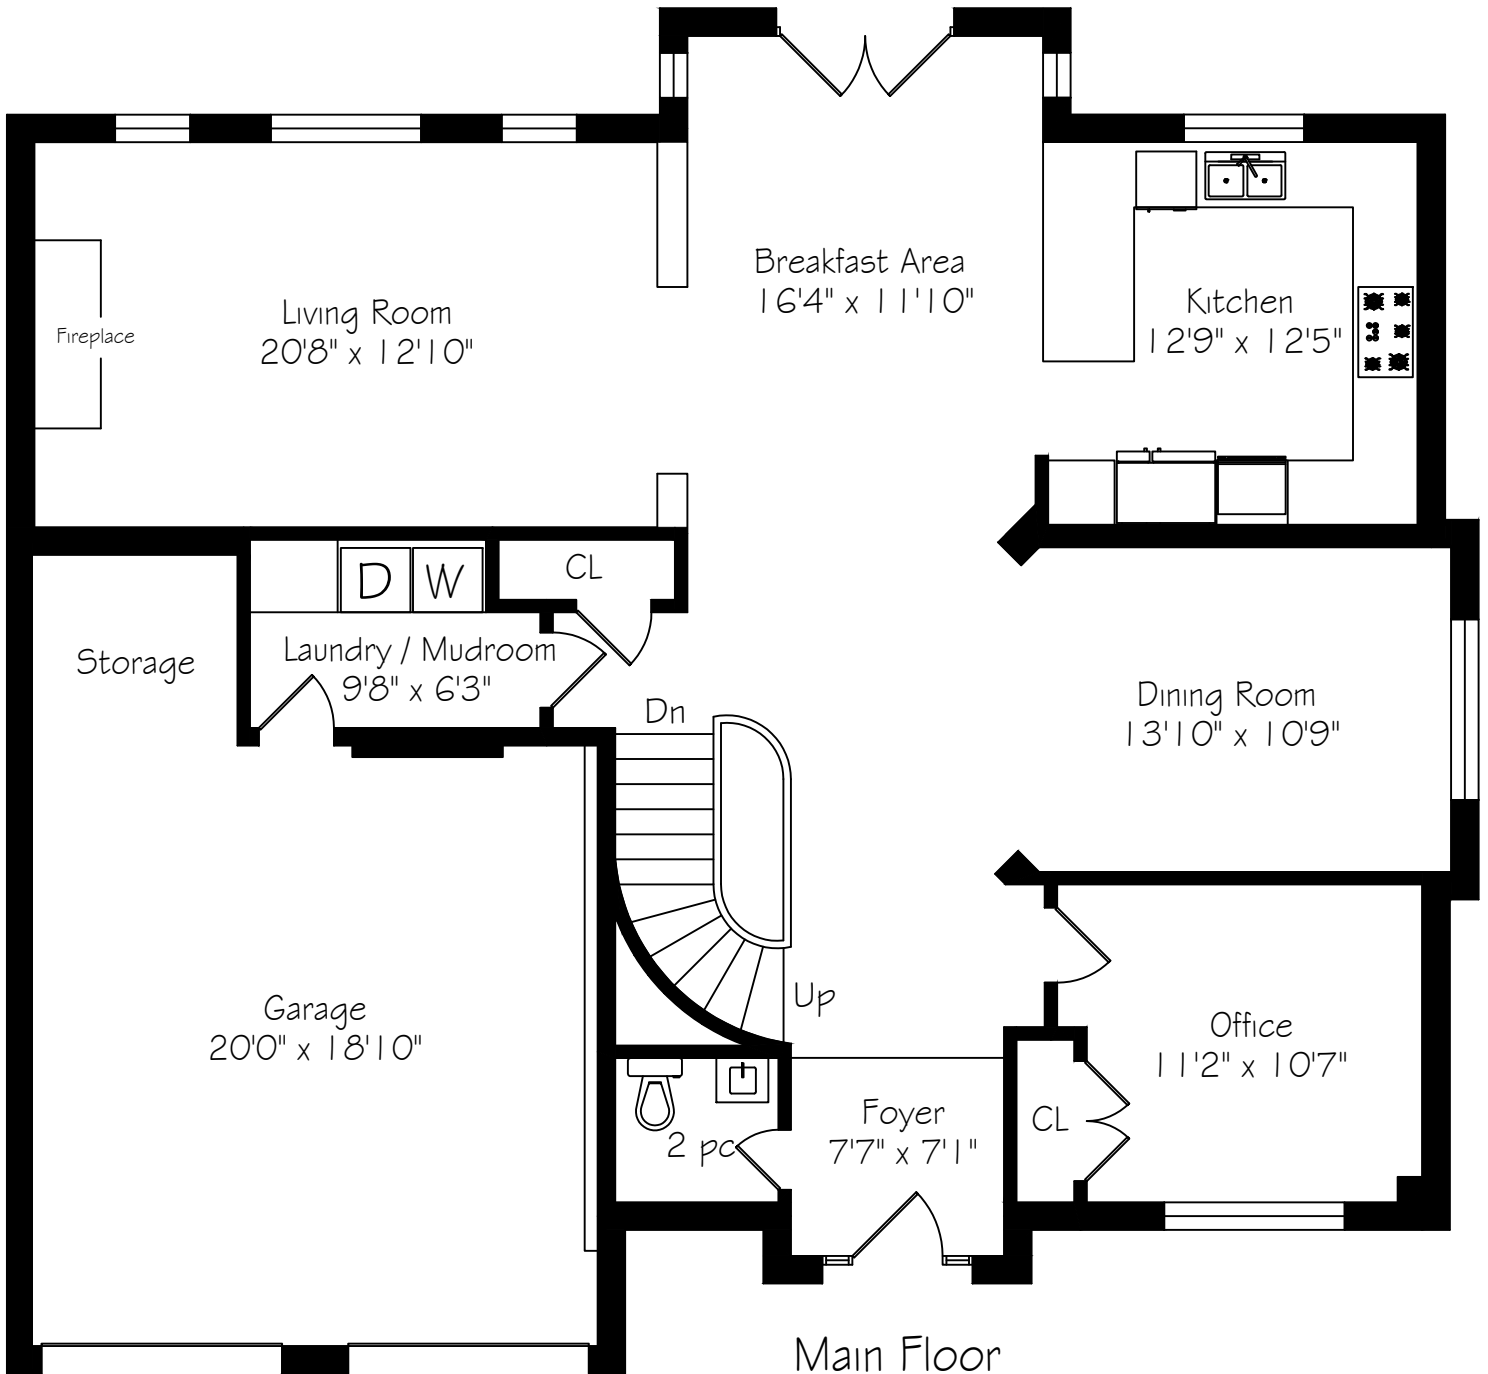

3122 Saddleworth Crescent

Main Floor
1498 Square Feet
+ 461 Garage

Measurements and Calculations are approximate
To be used as guidelines only
www.measuredup.ca

3122 Saddleworth Crescent

Second Floor
1716 Square Feet

Measurements and Calculations are approximate
To be used as guidelines only
www.measuredup.ca

3122 Saddleworth Crescent

Lower Level
1566 Square Feet

Measurements and Calculations are approximate
To be used as guidelines only
www.measuredup.ca