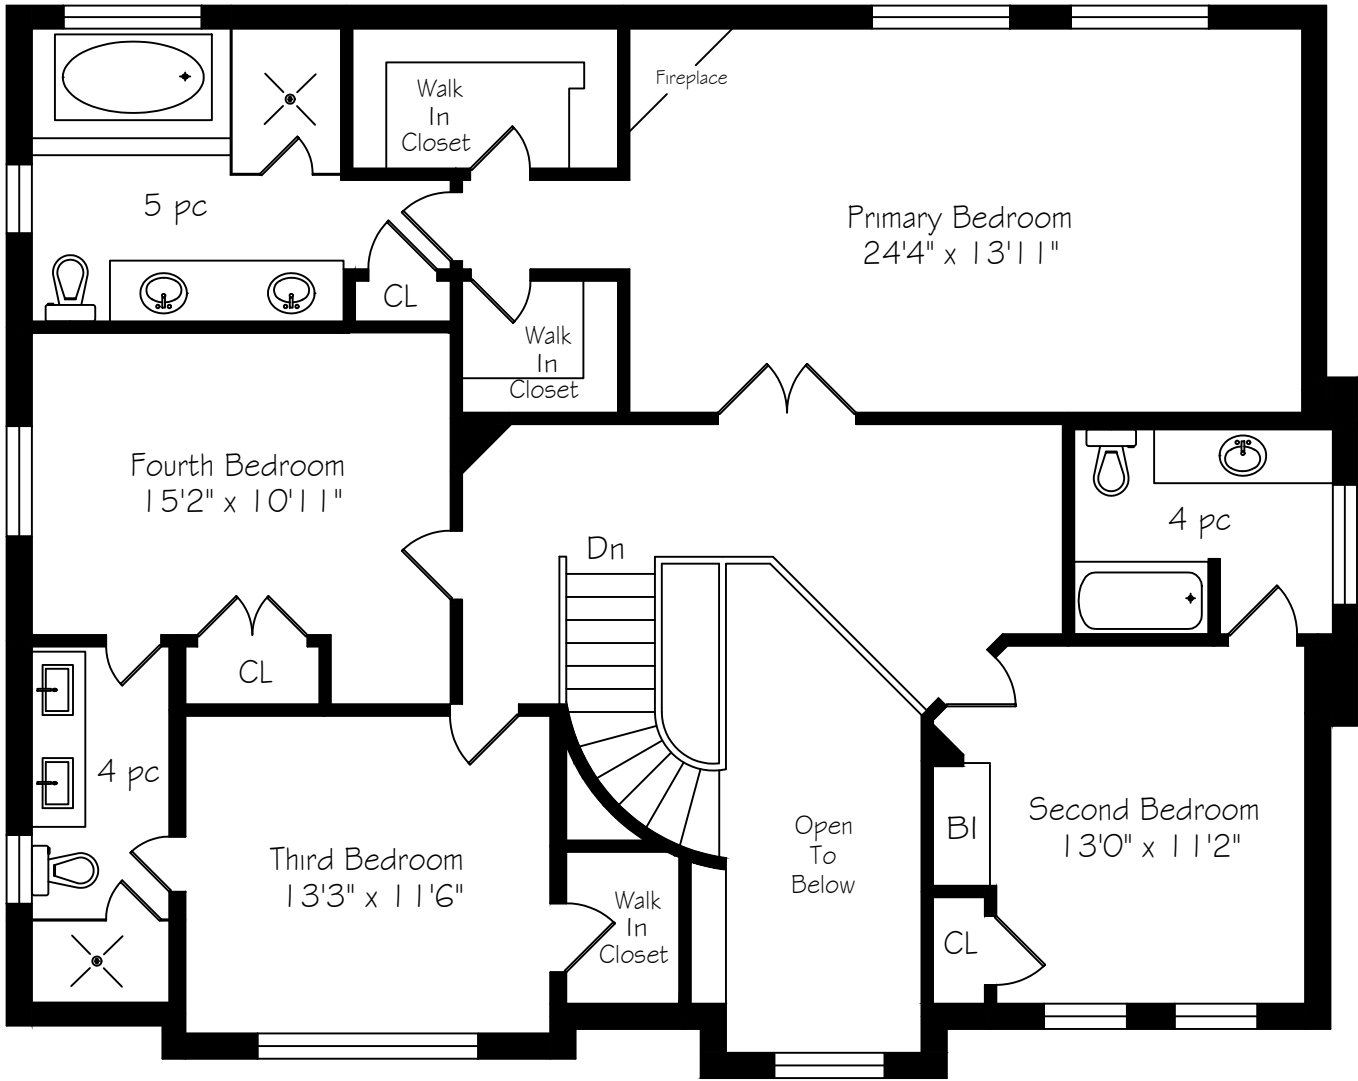

3122 Saddleworth Crescent

Main Floor
1498 Square Feet
+ 461 Garage

Measurements and Calculations are approximate
To be used as guidelines only
www.measuredup.ca

3122 Saddleworth Crescent

Second Floor
1716 Square Feet

Measurements and Calculations are approximate
To be used as guidelines only
www.measuredup.ca

3122 Saddleworth Crescent

Lower Level
1566 Square Feet

Measurements and Calculations are approximate
To be used as guidelines only
www.measuredup.ca