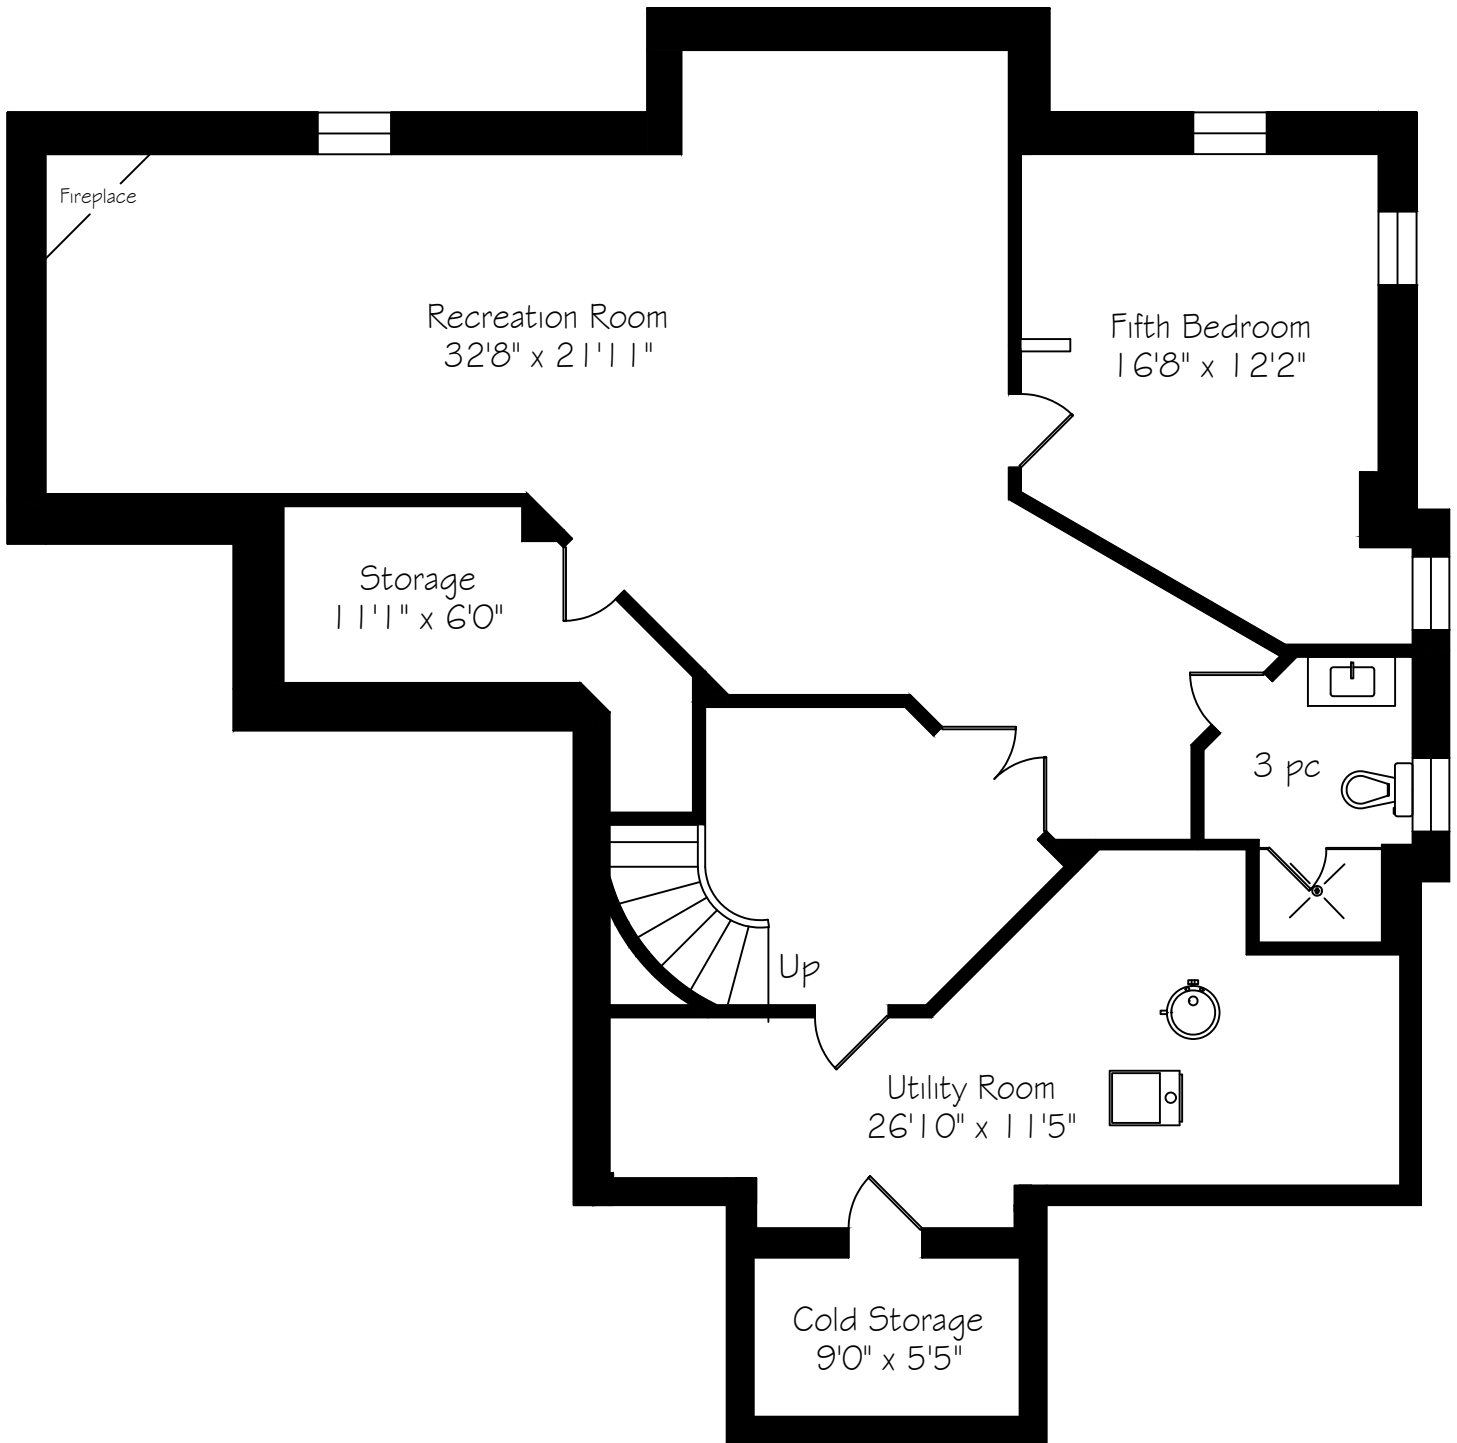

3122 Saddleworth Crescent

Main Floor
1498 Square Feet
+ 461 Garage

Measurements and Calculations are approximate
To be used as guidelines only
www.measuredup.ca

3122 Saddleworth Crescent

Second Floor
1716 Square Feet

Measurements and Calculations are approximate
To be used as guidelines only
www.measuredup.ca

3122 Saddleworth Crescent

Lower Level
1566 Square Feet

Measurements and Calculations are approximate
To be used as guidelines only
www.measuredup.ca