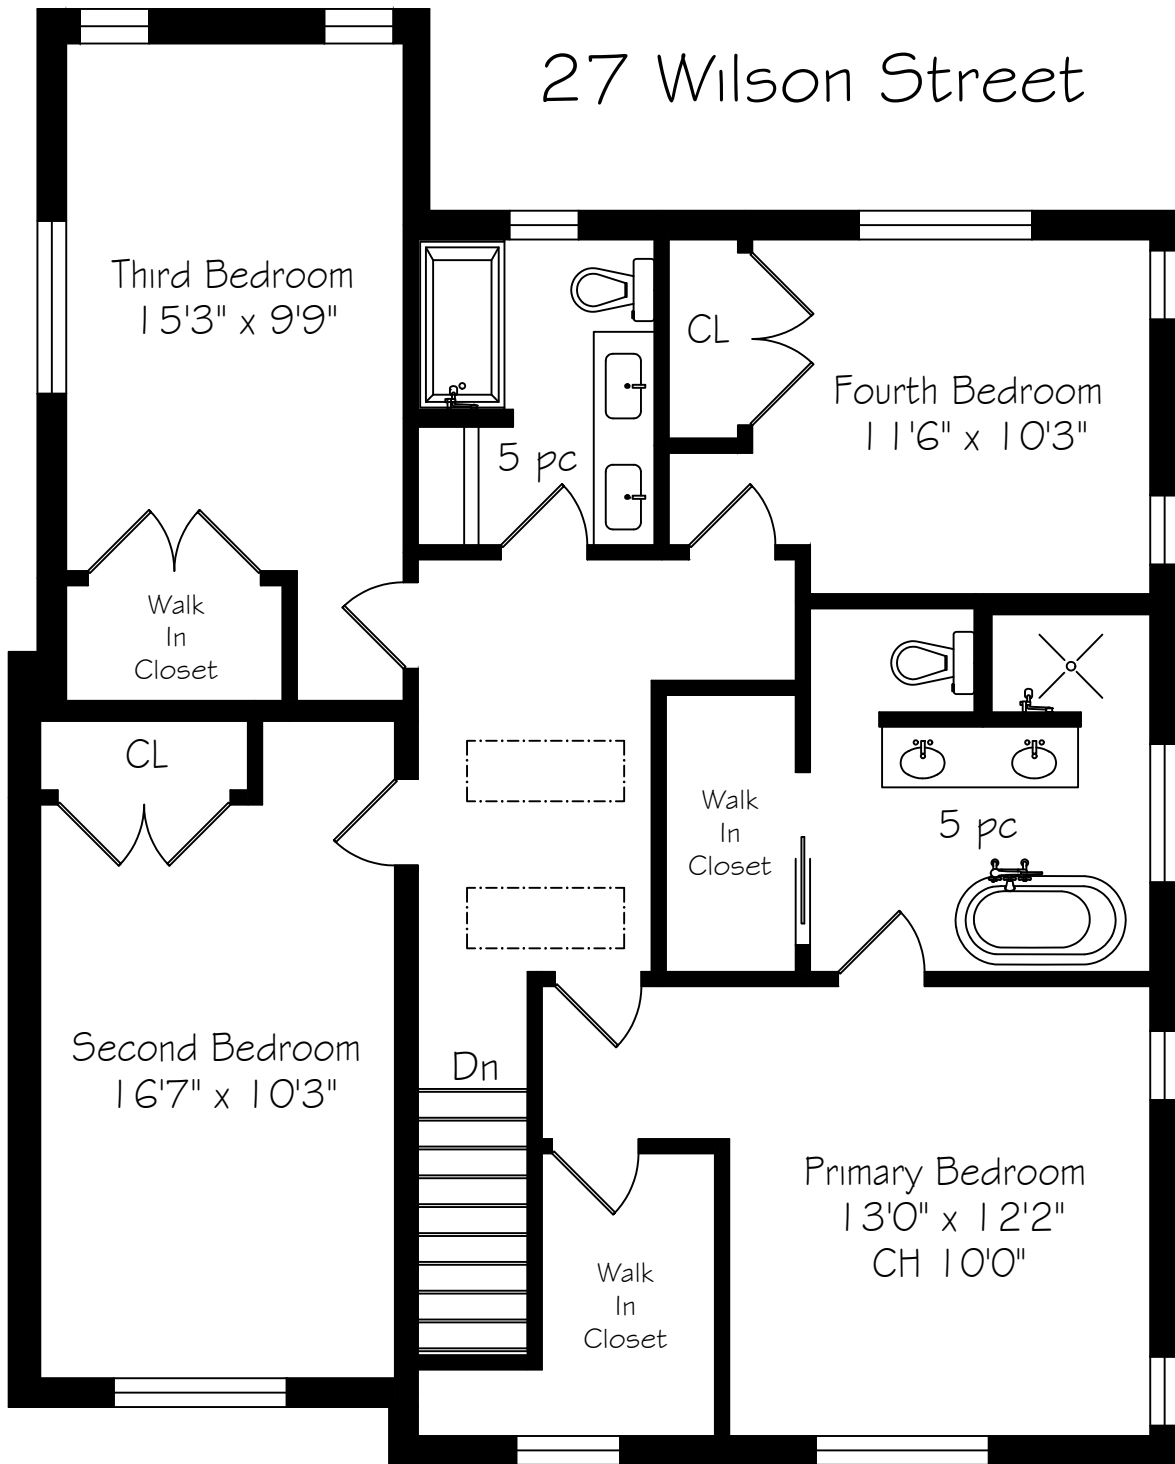

27 Wilson Street

Main Floor
1131 Square Feet
+ 221 Garage

Measurements and Calculations are approximate
To be used as guidelines only
www.measuredup.ca

27 Wilson Street

Second Floor
1263 Square Feet

Measurements and Calculations are approximate
To be used as guidelines only
www.measuredup.ca

27 Wilson Street

Lower Level
873 Square Feet

Measurements and Calculations are approximate
To be used as guidelines only
www.measuredup.ca