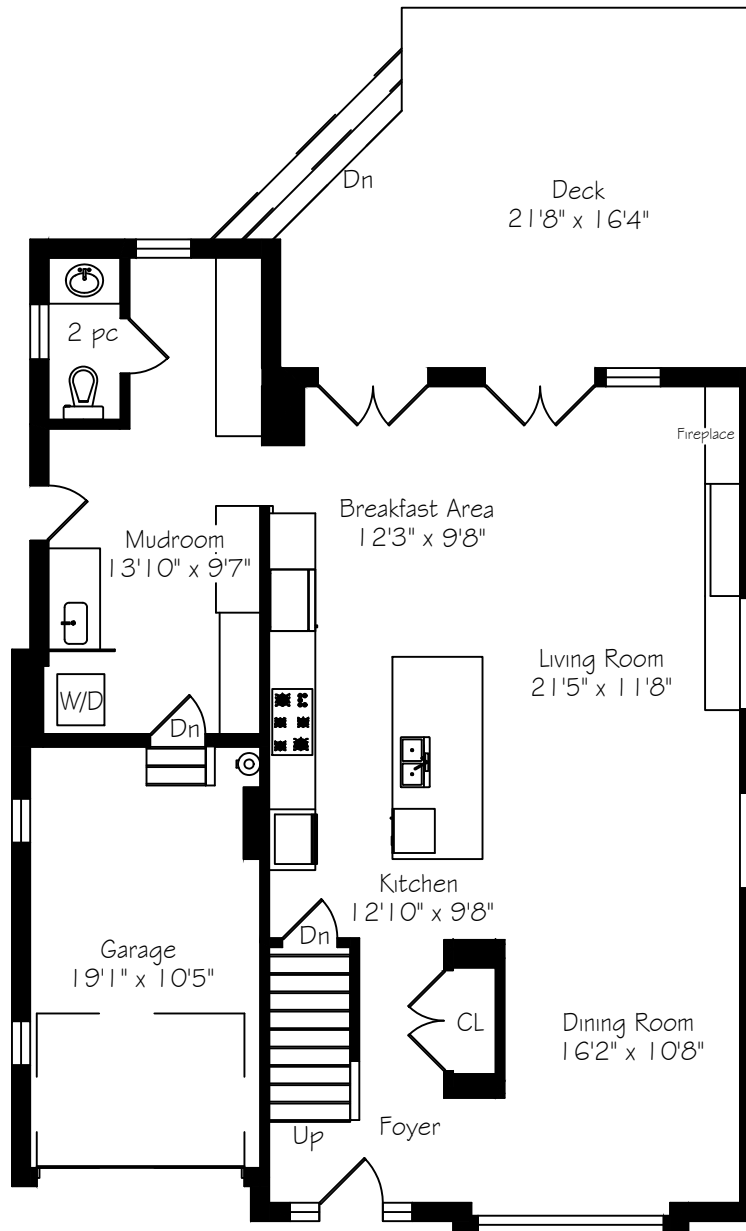

27 Wilson Street

Main Floor
1131 Square Feet
+ 221 Garage

Measurements and Calculations are approximate
To be used as guidelines only
www.measuredup.ca

27 Wilson Street

Second Floor
1263 Square Feet

Measurements and Calculations are approximate
To be used as guidelines only
www.measuredup.ca

27 Wilson Street

Lower Level
873 Square Feet

Measurements and Calculations are approximate
To be used as guidelines only
www.measuredup.ca