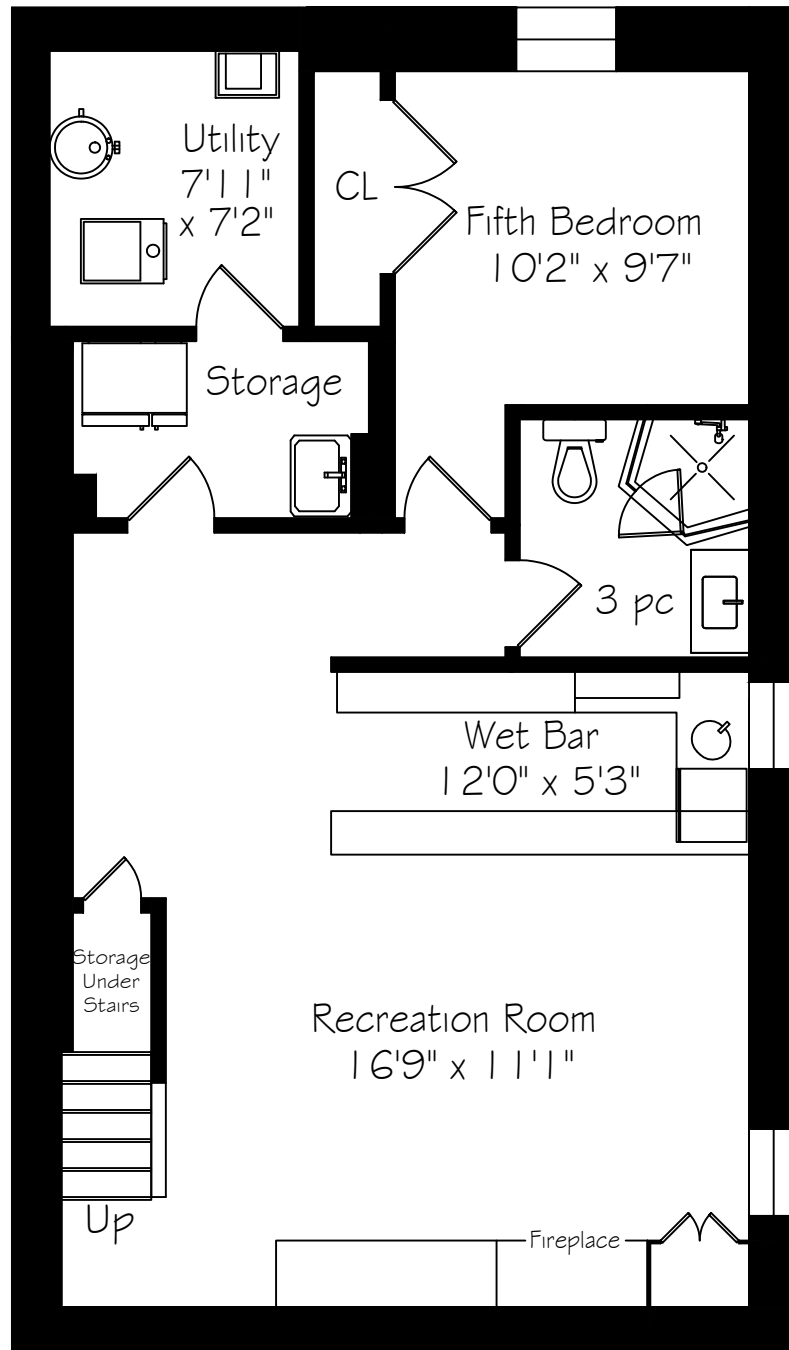

27 Wilson Street

Main Floor
1131 Square Feet
+ 221 Garage

Measurements and Calculations are approximate
To be used as guidelines only
www.measuredup.ca

27 Wilson Street

Second Floor
1263 Square Feet

Measurements and Calculations are approximate
To be used as guidelines only
www.measuredup.ca

27 Wilson Street

Lower Level
873 Square Feet

Measurements and Calculations are approximate
To be used as guidelines only
www.measuredup.ca