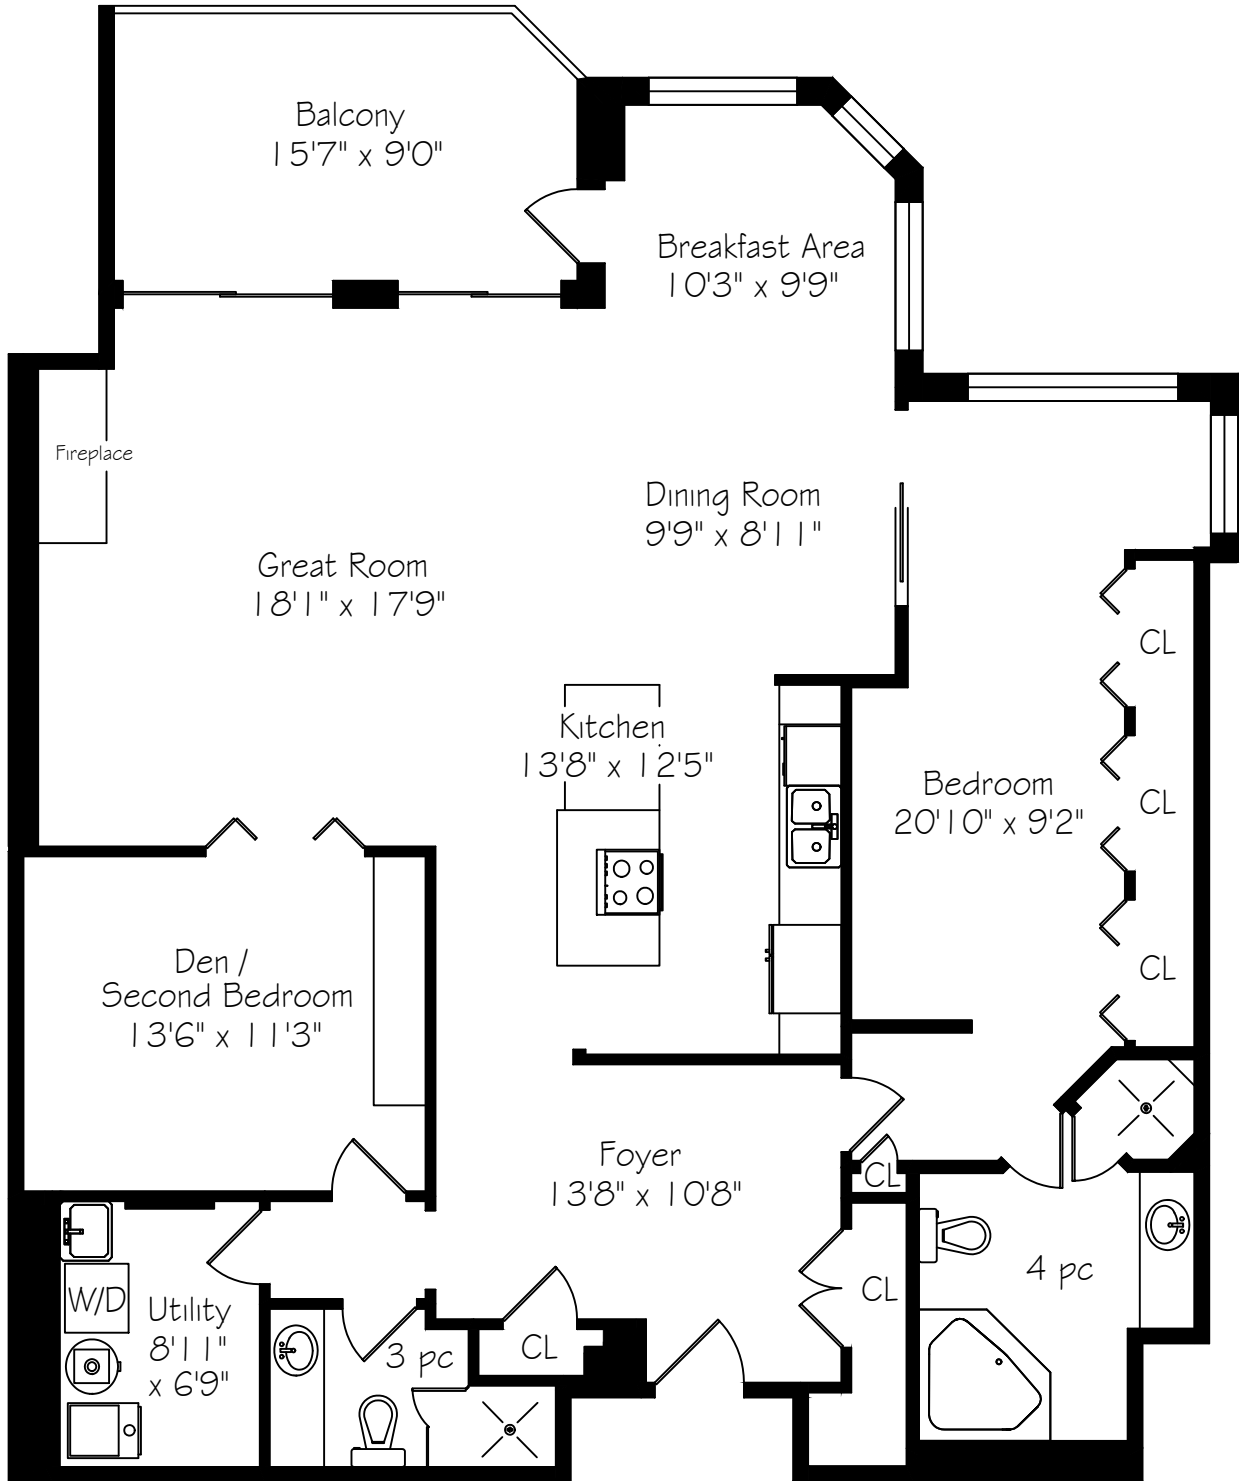

100 Lakeshore Road E

Suite 1105

1612 Square Feet

+ 138 Balcony

Measurements and Calculations are approximate
To be used as guidelines only
www.measuredup.ca