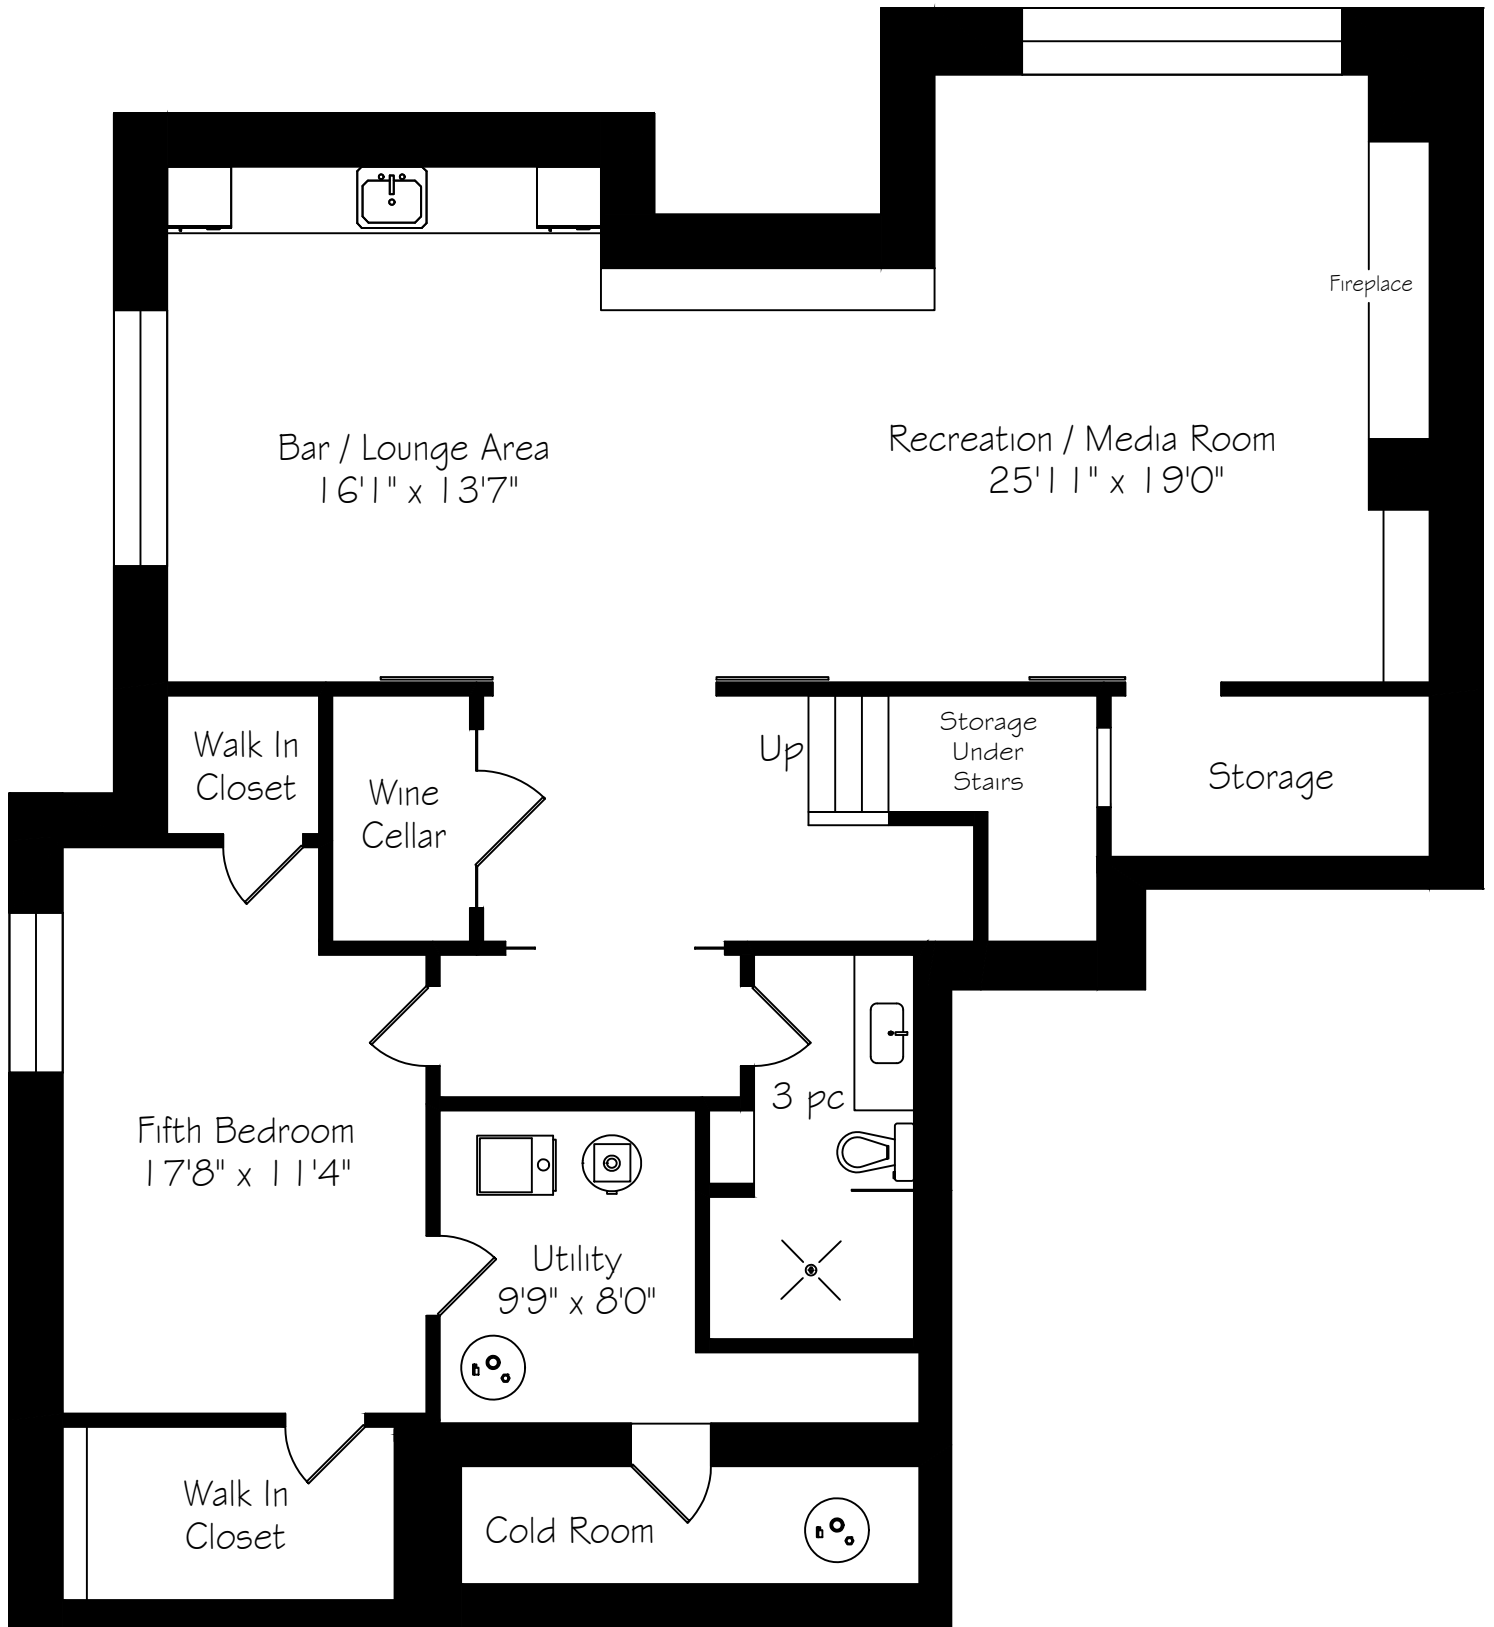

487 Orchard Drive

Measurements and Calculations are approximate
To be used as guidelines only
www.measuredup.ca

487 Orchard Drive

Measurements and Calculations are approximate
To be used as guidelines only
www.measuredup.ca

Second Floor
1600 Square Feet

487 Orchard Drive

Measurements and Calculations are approximate
To be used as guidelines only
www.measuredup.ca

Lower Level
1790 Square Feet