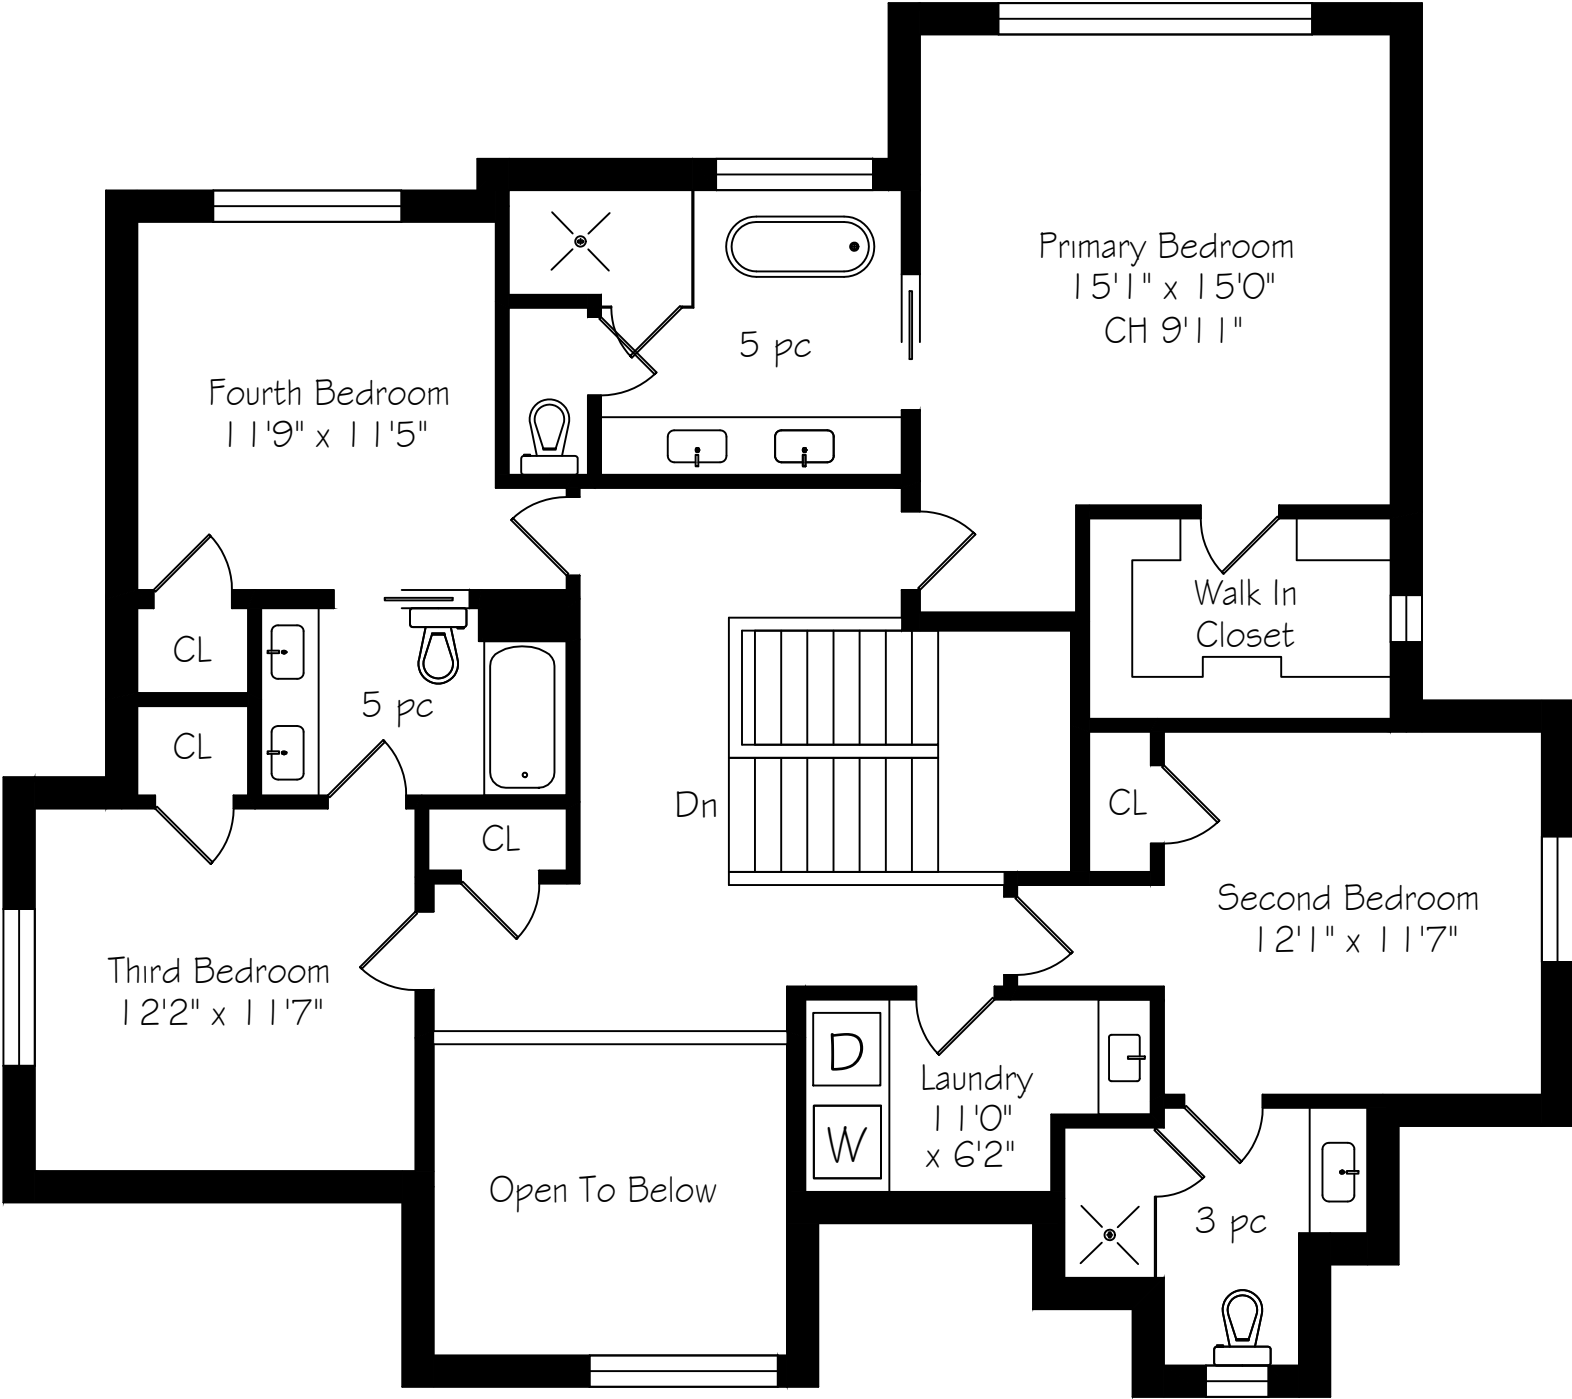

487 Orchard Drive

Measurements and Calculations are approximate
To be used as guidelines only
www.measuredup.ca

487 Orchard Drive

Measurements and Calculations are approximate
To be used as guidelines only
www.measuredup.ca

Second Floor
1600 Square Feet

487 Orchard Drive

Measurements and Calculations are approximate
To be used as guidelines only
www.measuredup.ca

Lower Level
1790 Square Feet