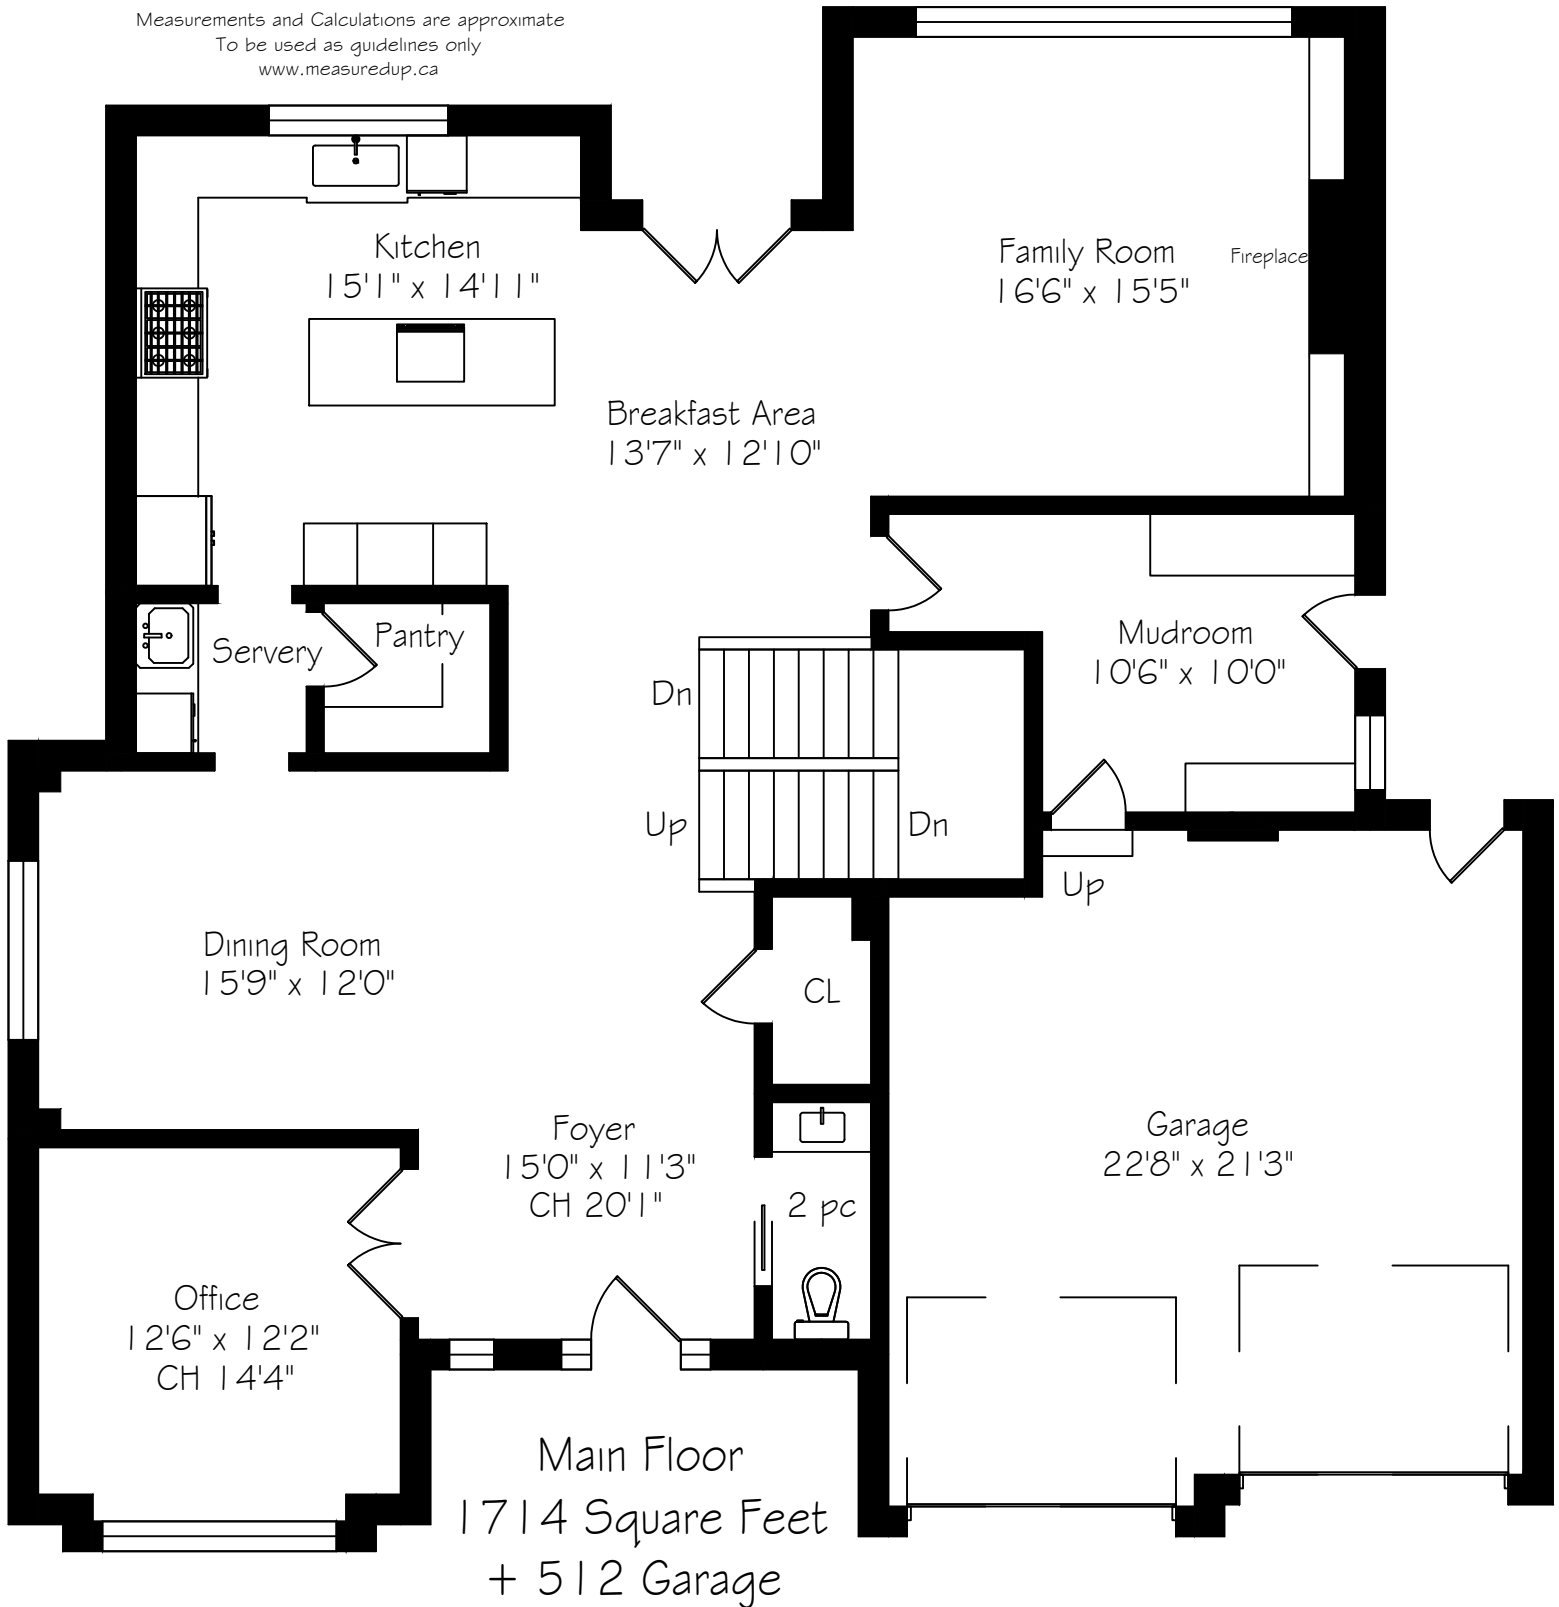

487 Orchard Drive

Measurements and Calculations are approximate
To be used as guidelines only
www.measuredup.ca

487 Orchard Drive

Measurements and Calculations are approximate
To be used as guidelines only
www.measuredup.ca

Second Floor
1600 Square Feet

487 Orchard Drive

Measurements and Calculations are approximate
To be used as guidelines only
www.measuredup.ca

Lower Level
1790 Square Feet