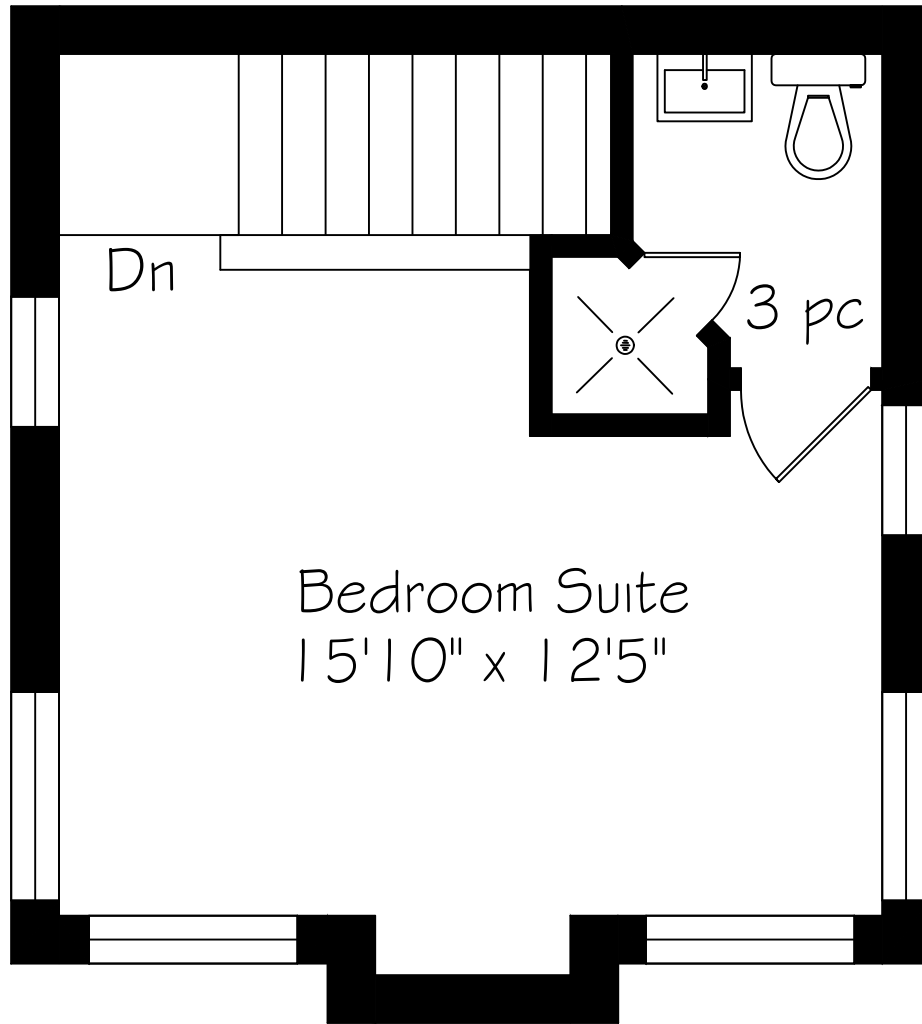

5316 Drenkelly Court

Second Floor
330 Square Feet

Measurements and Calculations are approximate
To be used as guidelines only
www.measuredup.ca

5316 Drenkelly Court