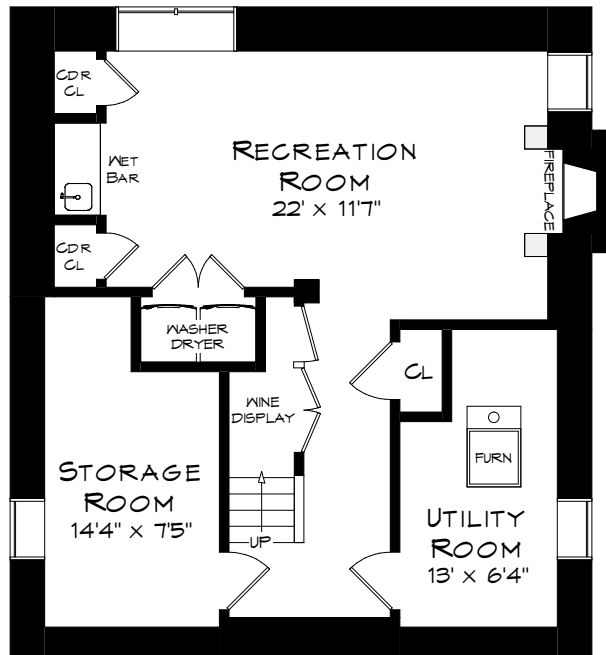

# 32 Park Avenue

Total Square Footage 2,349 sq.ft.

Measurements may not be 100% accurate  
and should be used as a guideline only.  
March - 2024

Main Level  
913 square feet  
+ 239 sf (garage)

# 32 Park Avenue

Upper Level  
718 square feet

Lower Level  
718 square feet

Measurements may not be 100% accurate  
and should be used as a guideline only.  
March - 2024