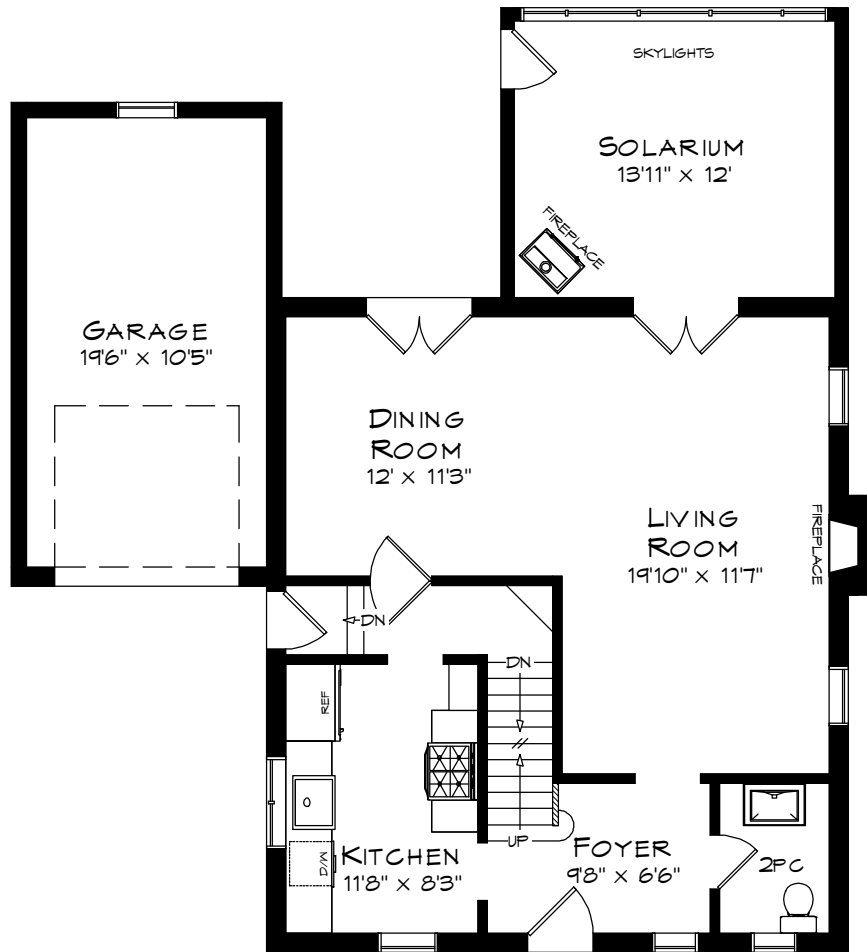

# 32 Park Avenue

Total Square Footage 2,349 sq.ft.

Measurements may not be 100% accurate  
and should be used as a guideline only.  
March - 2024

Main Level  
913 square feet  
+ 239 sf (garage)

# 32 Park Avenue

Upper Level  
718 square feet

Lower Level  
718 square feet

Measurements may not be 100% accurate  
and should be used as a guideline only.  
March - 2024