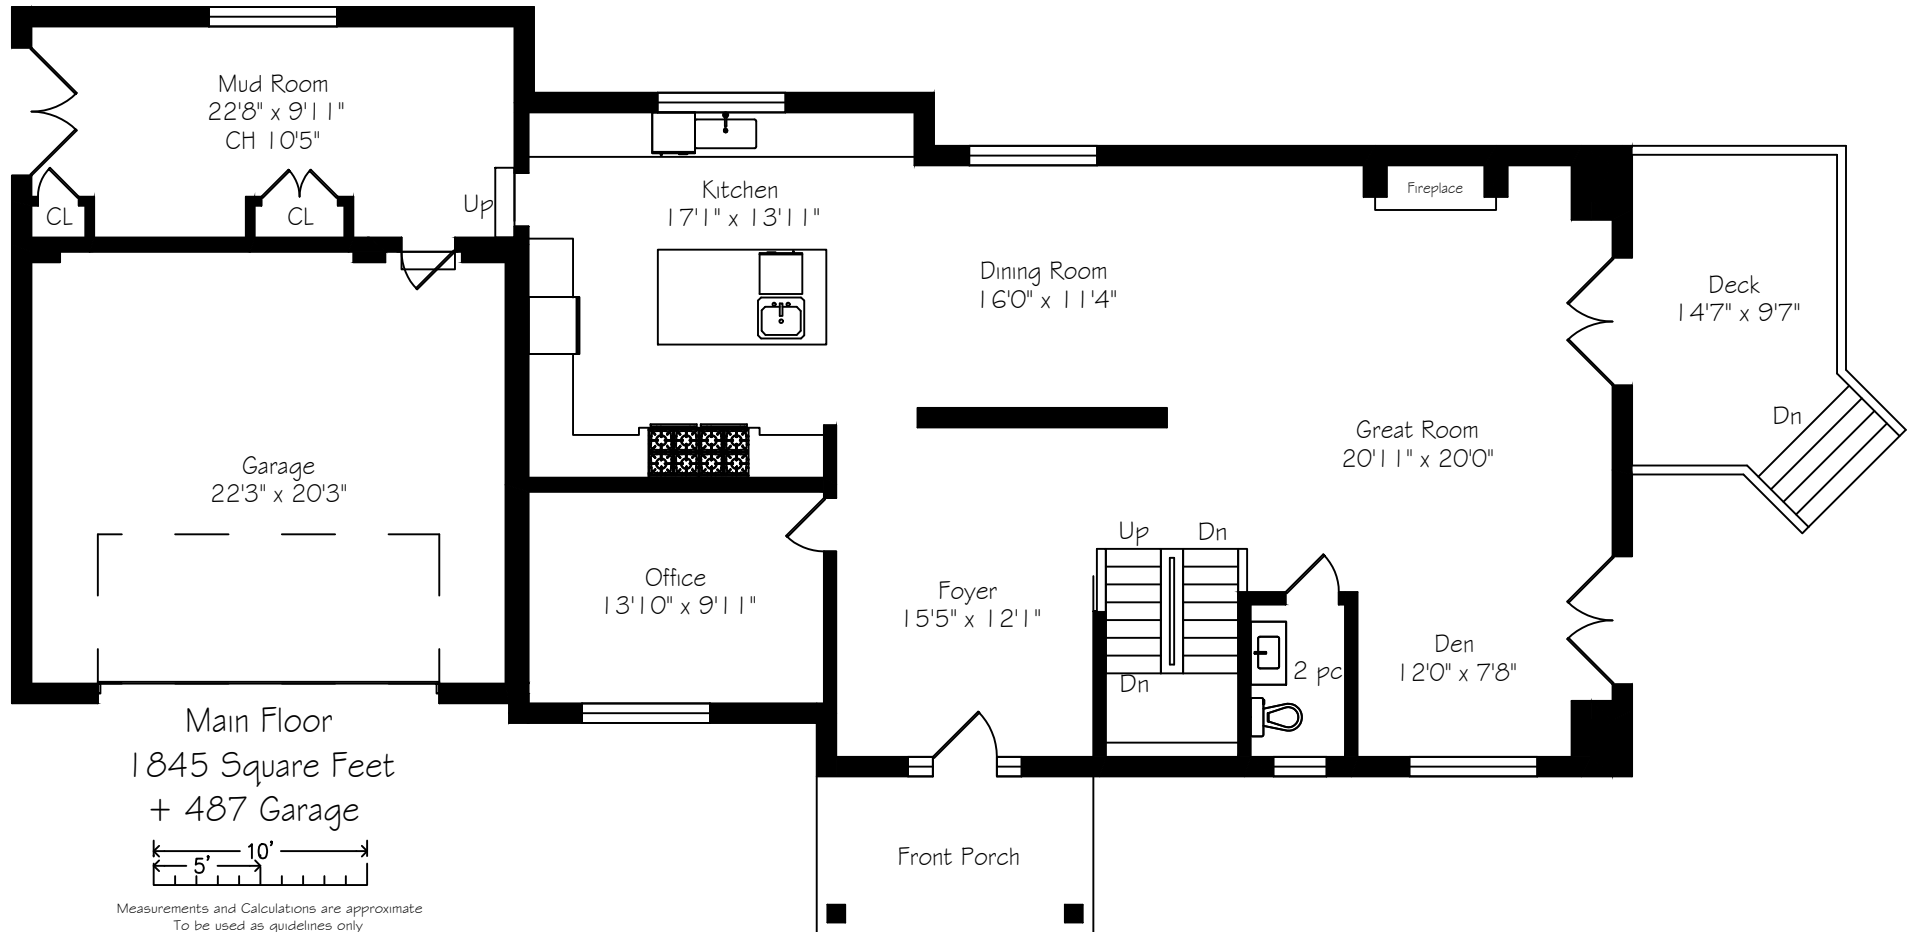

376 Wedgewood Drive

Measurements and Calculations are approximate
To be used as guidelines only
www.measuredup.ca

376 Wedgewood Drive

Second Floor
2236 Square Feet

Measurements and Calculations are approximate
To be used as guidelines only
www.measuredup.ca

376 Wedgewood Drive

Lower Level
1493 Square Feet

Measurements and Calculations are approximate
To be used as guidelines only
www.measuredup.ca