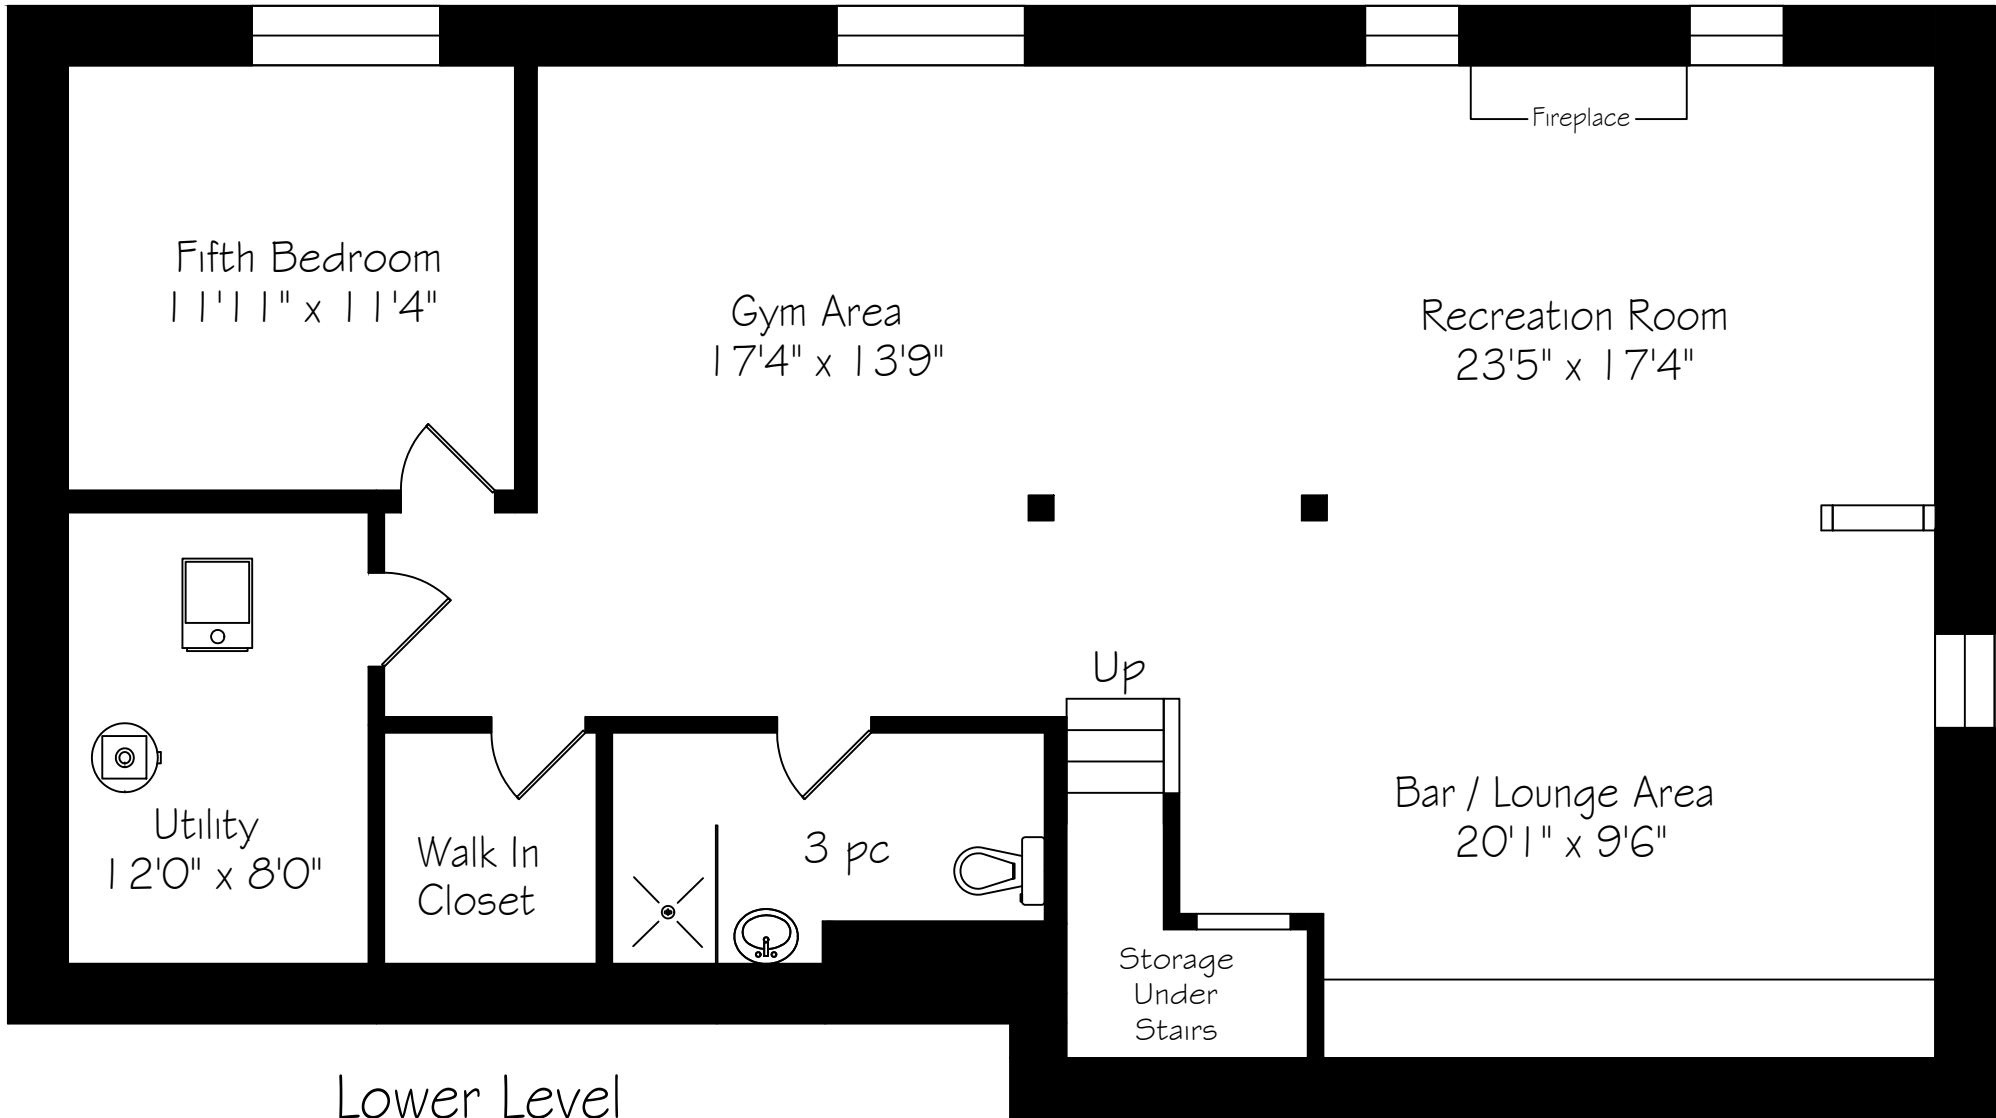

376 Wedgewood Drive

Measurements and Calculations are approximate
To be used as guidelines only
www.measuredup.ca

376 Wedgewood Drive

Second Floor
2236 Square Feet

Measurements and Calculations are approximate
To be used as guidelines only
www.measuredup.ca

376 Wedgewood Drive

Lower Level
1493 Square Feet

Measurements and Calculations are approximate
To be used as guidelines only
www.measuredup.ca