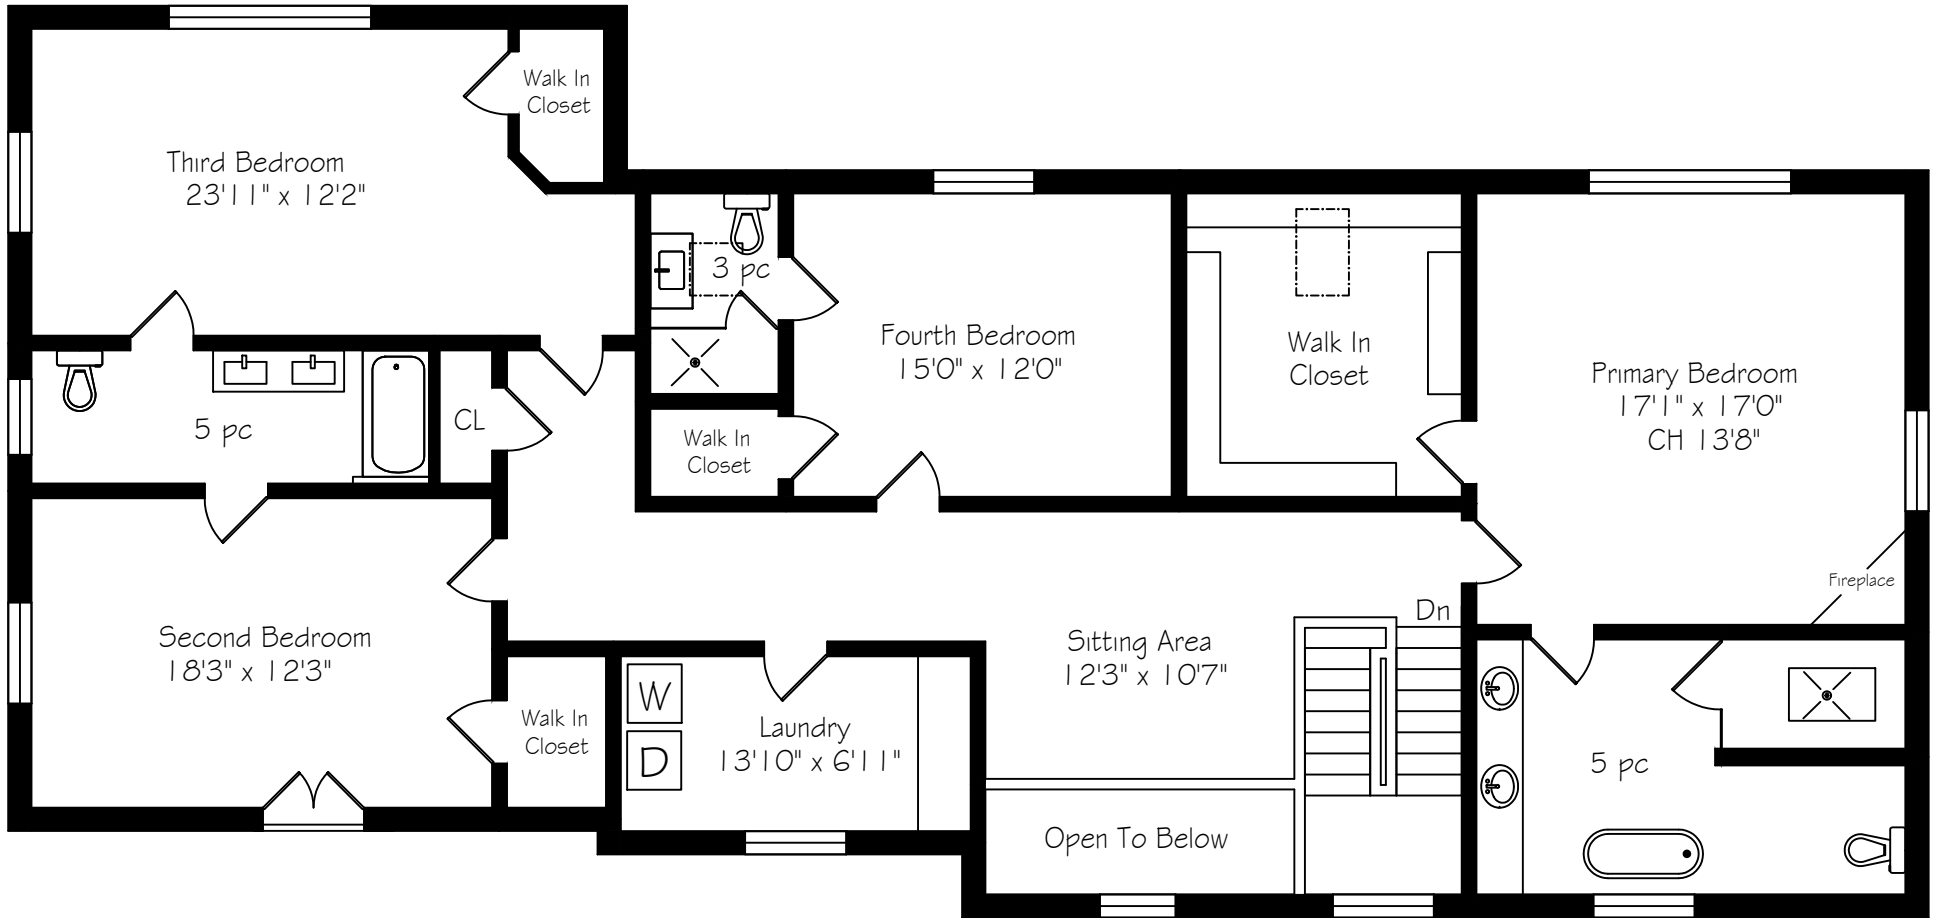

376 Wedgewood Drive

Measurements and Calculations are approximate
To be used as guidelines only
www.measuredup.ca

376 Wedgewood Drive

Second Floor
2236 Square Feet

Measurements and Calculations are approximate
To be used as guidelines only
www.measuredup.ca

376 Wedgewood Drive

Lower Level
1493 Square Feet

Measurements and Calculations are approximate
To be used as guidelines only
www.measuredup.ca