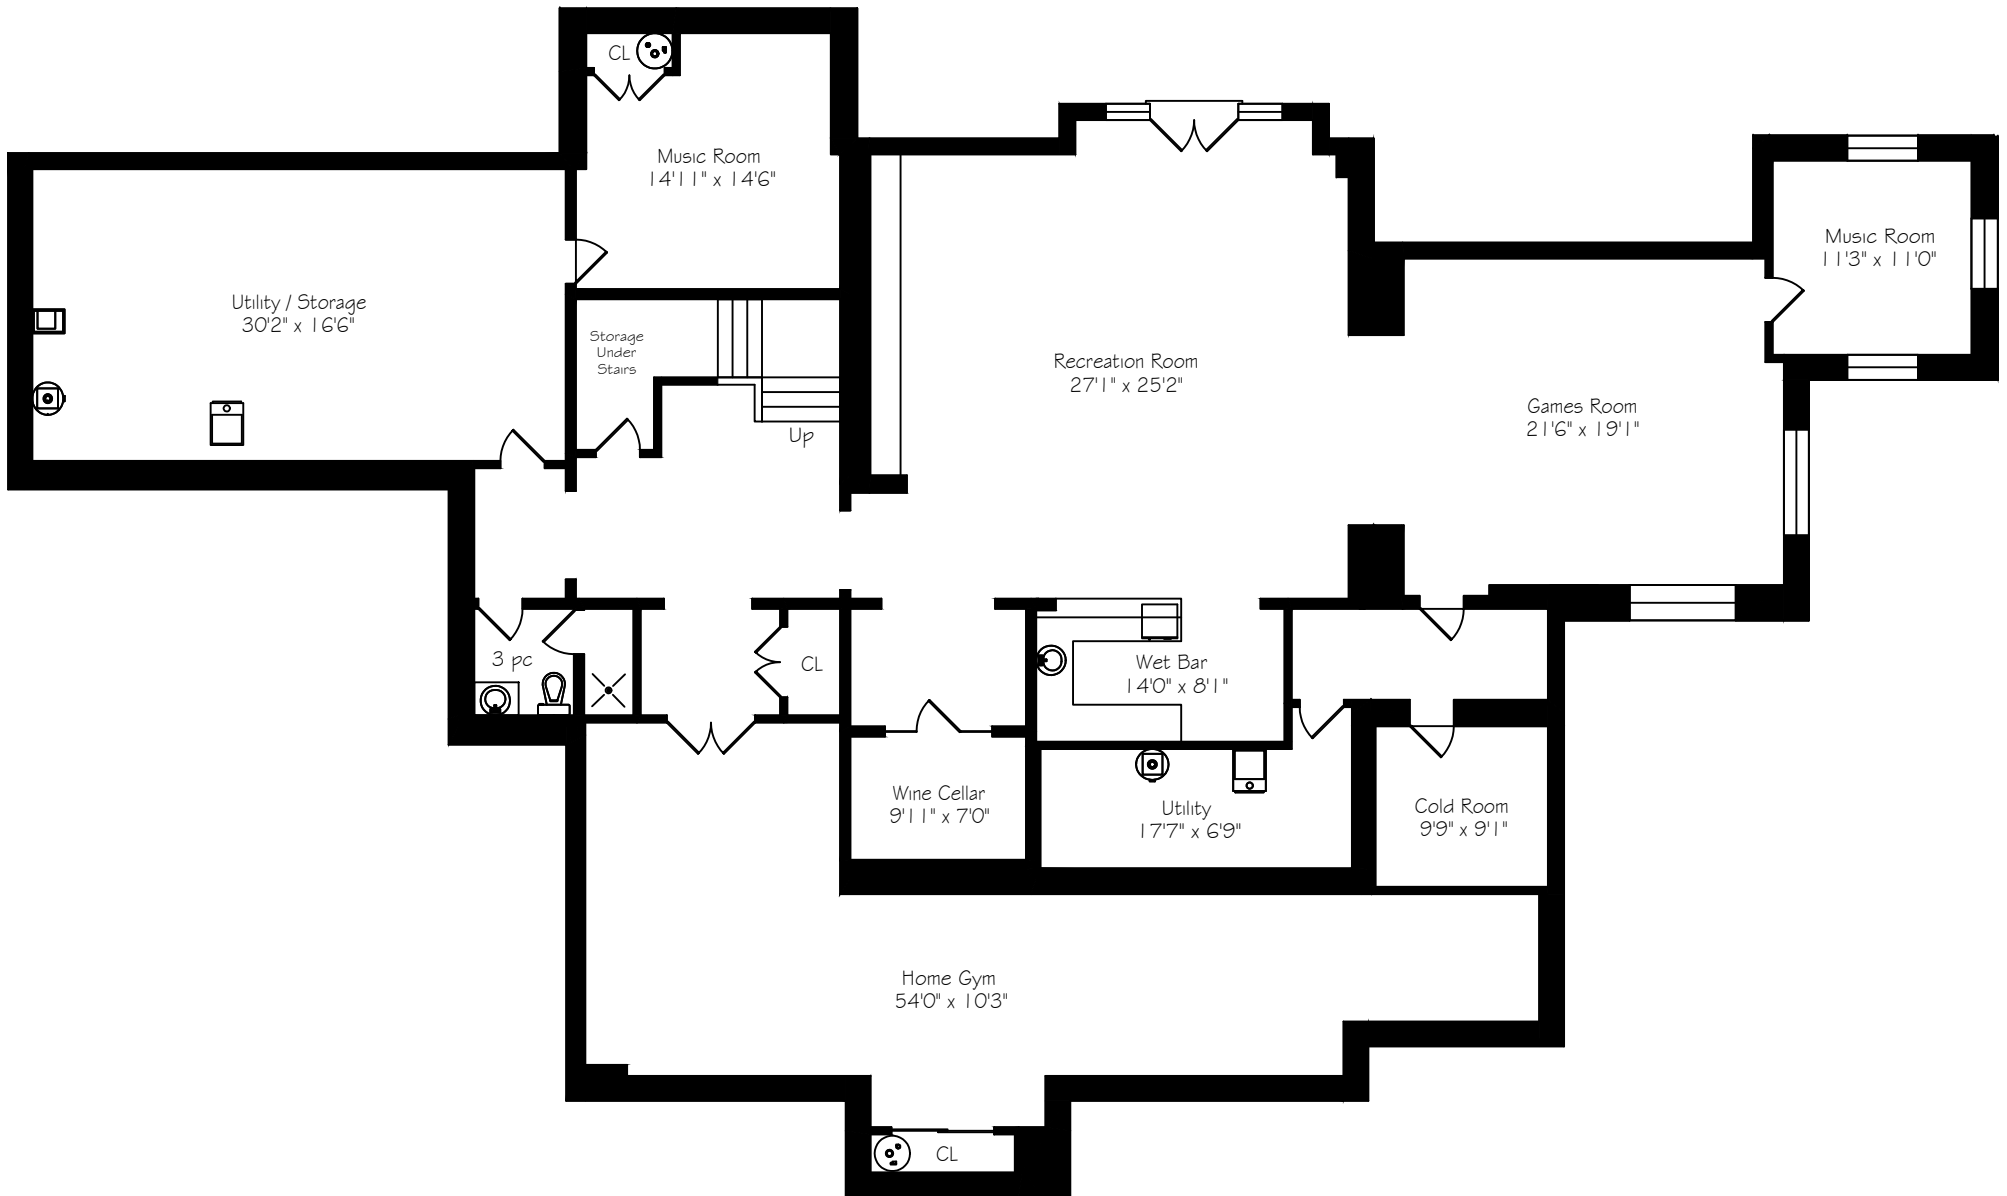

155 Gloucester Avenue

155 Gloucester Avenue

155 Gloucester Avenue

Lower Level  
4363 Square Feet

Measurements and Calculations are approximate  
To be used as guidelines only  
[www.measuredup.ca](http://www.measuredup.ca)