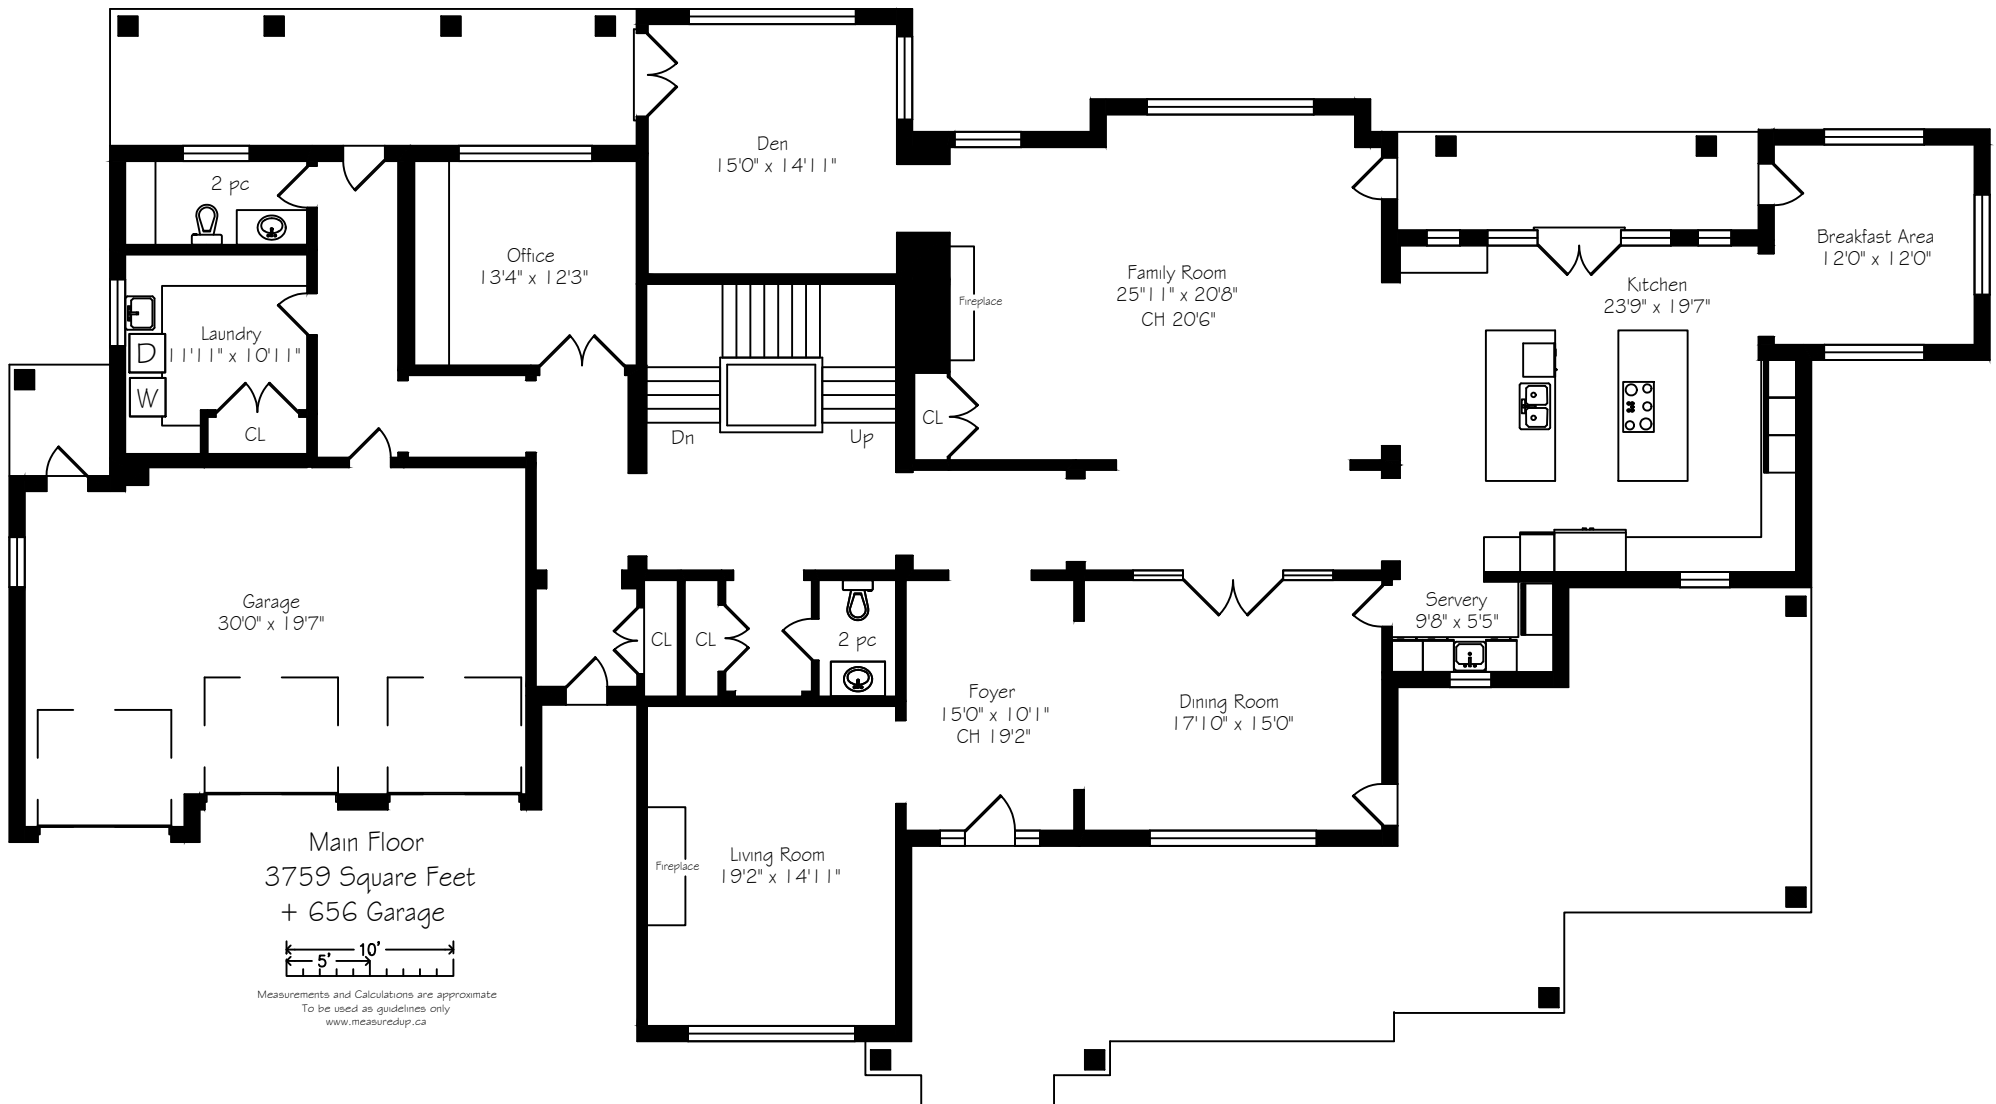

155 Gloucester Avenue

155 Gloucester Avenue

155 Gloucester Avenue

Lower Level  
4363 Square Feet

Measurements and Calculations are approximate  
To be used as guidelines only  
[www.measuredup.ca](http://www.measuredup.ca)