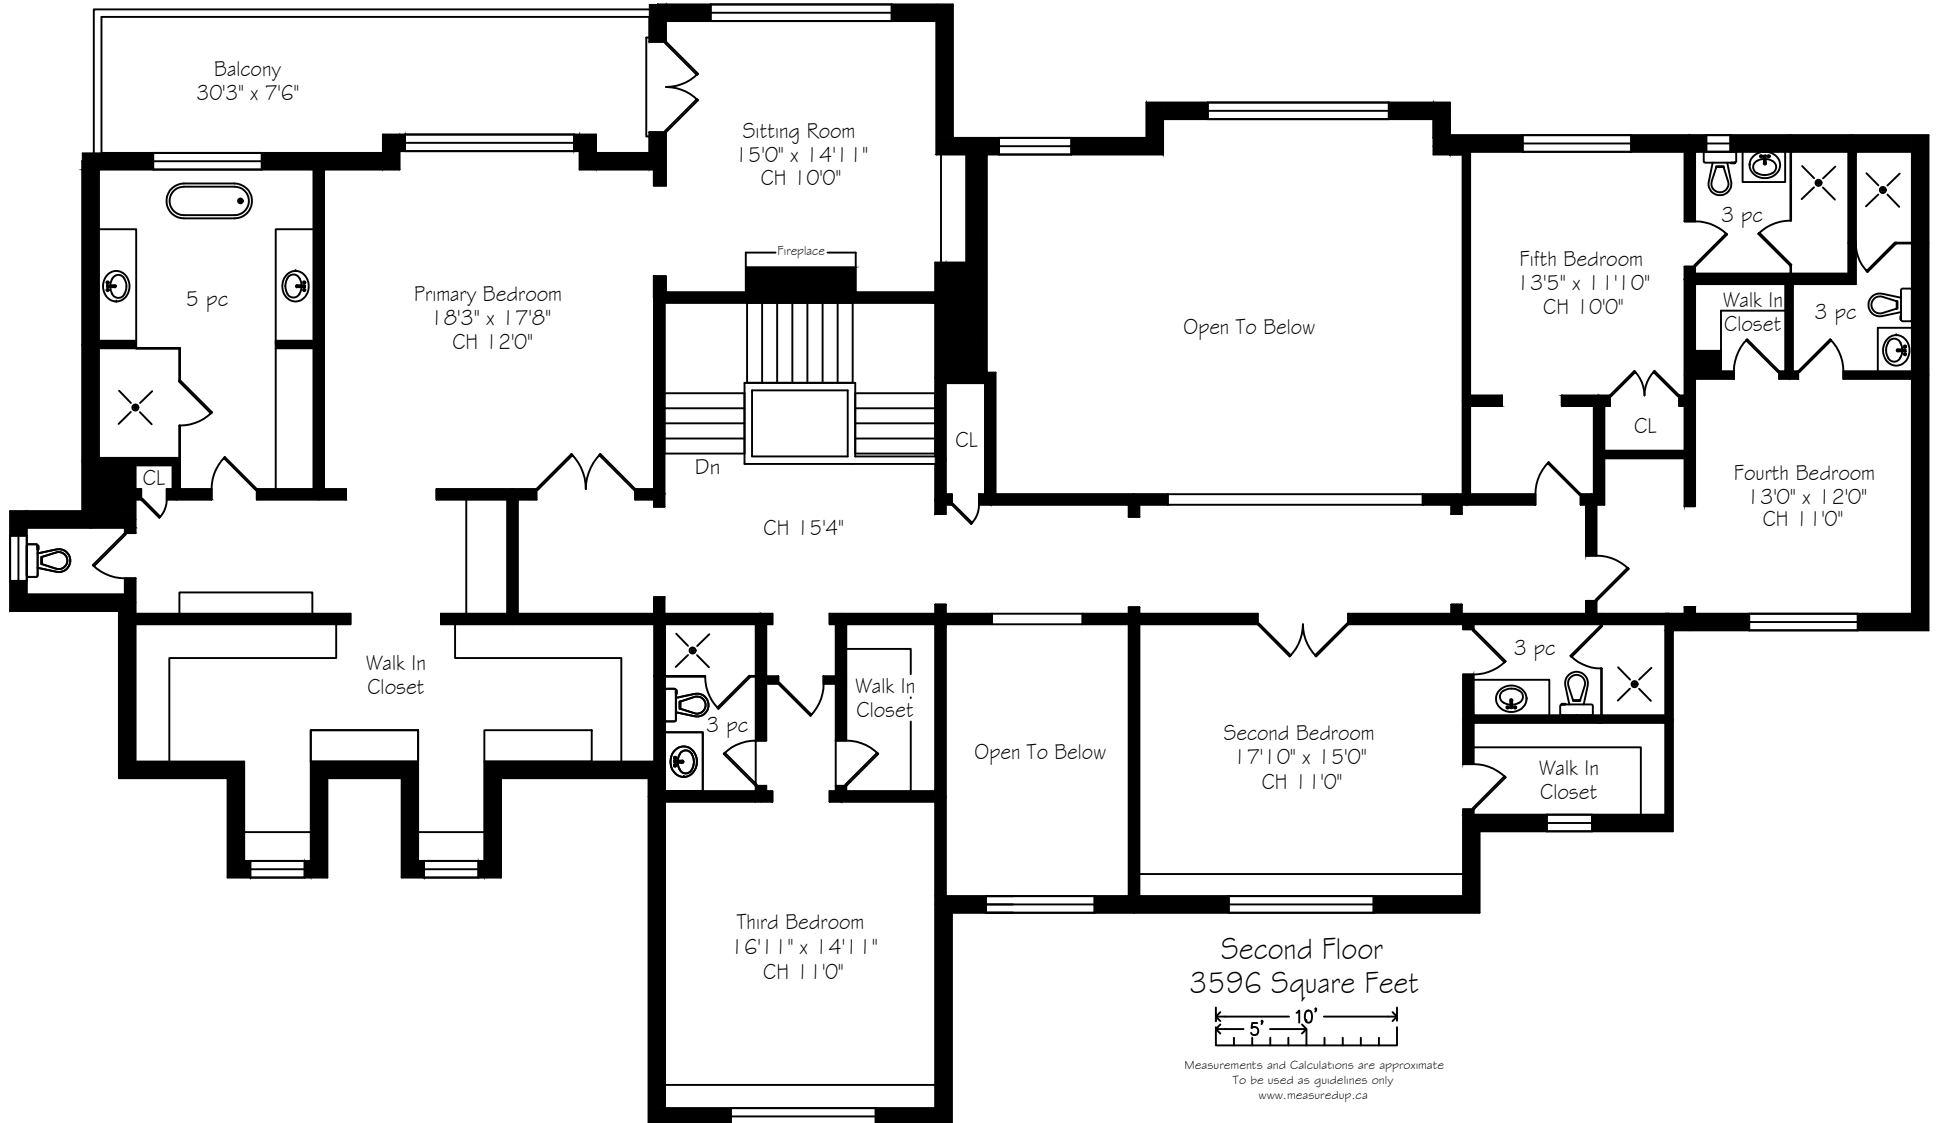

155 Gloucester Avenue

155 Gloucester Avenue

155 Gloucester Avenue

Lower Level  
4363 Square Feet

Measurements and Calculations are approximate  
To be used as guidelines only  
[www.measuredup.ca](http://www.measuredup.ca)