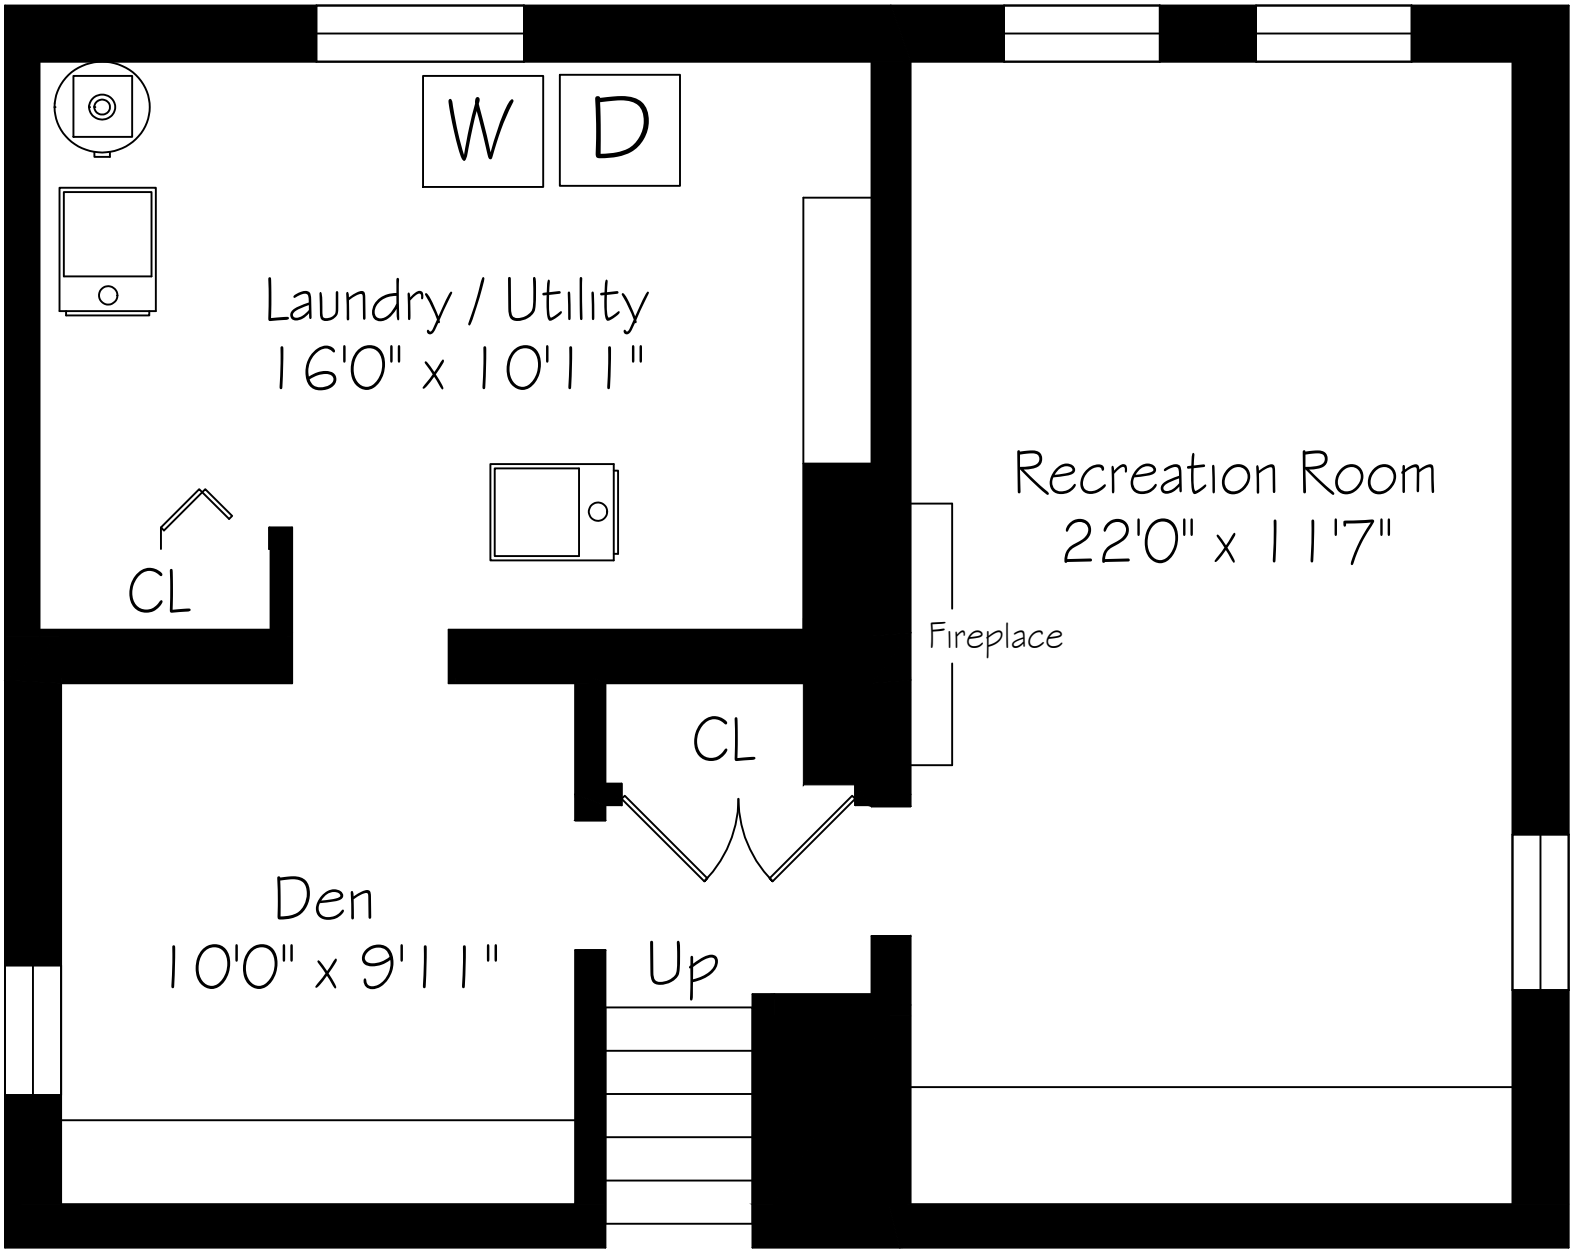

2048 Elmhurst Avenue

Measurements and Calculations are approximate
To be used as guidelines only
www.measuredup.ca

Main Floor
1458 Square Feet

Lower Level
720 Square Feet

Garage
20'3" x 18'1"

Garage
420 Square Feet