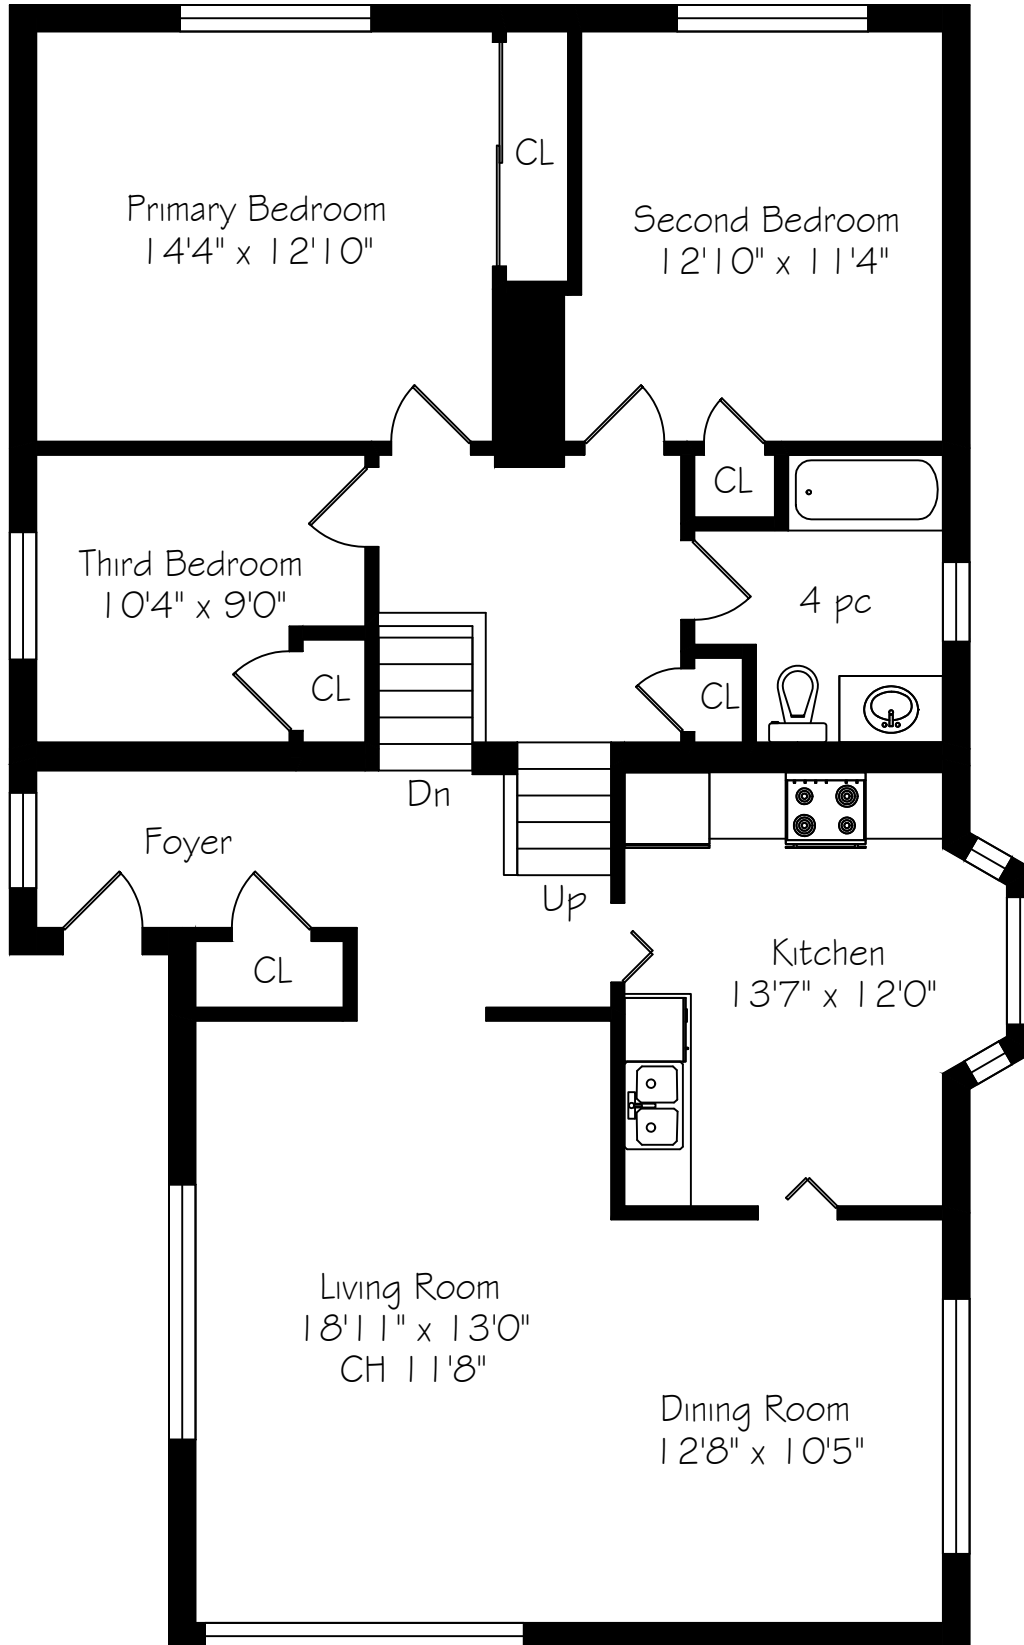

2048 Elmhurst Avenue

Measurements and Calculations are approximate
To be used as guidelines only
www.measuredup.ca

Main Floor
1458 Square Feet

Lower Level
720 Square Feet

Garage
20'3" x 18'1"

Garage
420 Square Feet