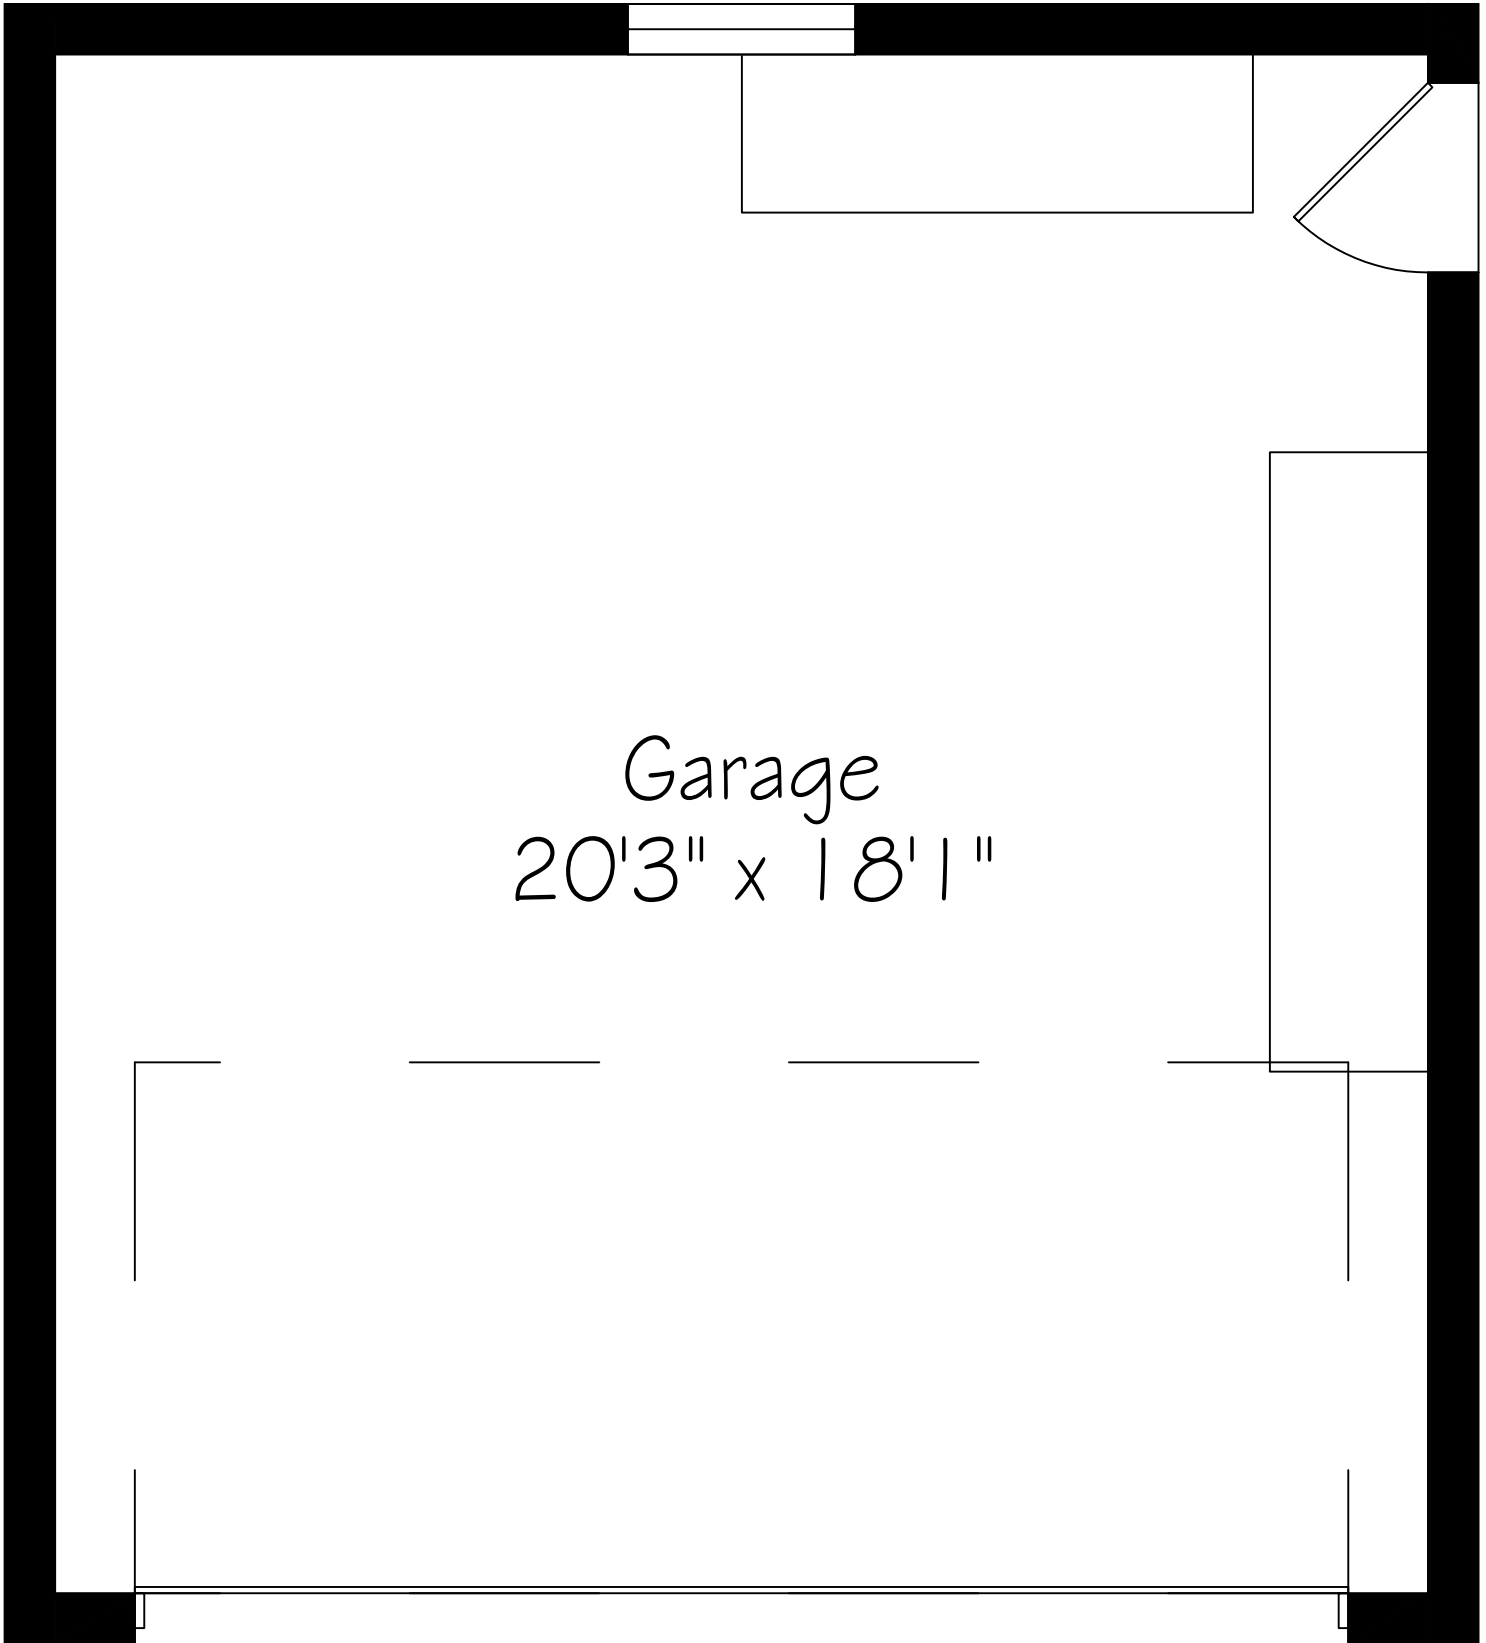

2048 Elmhurst Avenue

Measurements and Calculations are approximate
To be used as guidelines only
www.measuredup.ca

Main Floor
1458 Square Feet

Lower Level
720 Square Feet

Garage
20'3" x 18'1"

Garage
420 Square Feet