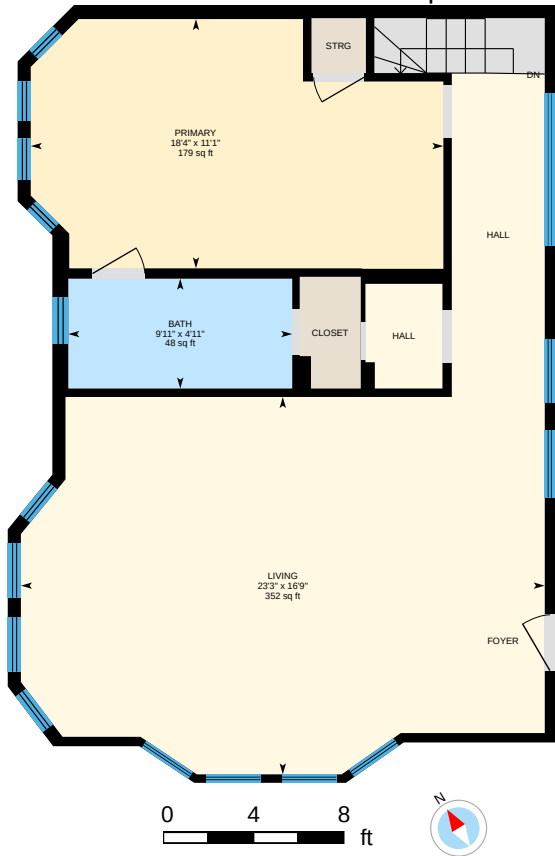

**Main Floor**  
Finished Area 784.71 sq ft

**Attic**  
Unfinished Area 575.32 sq ft

**Entrance Outside Area**  
Lot Size 0.18 acres

## 207 Ocean Ave Ext, Santa Monica, CA

For illustrative purposes only. All reported dimensions, property sizes and floor areas are approximate and subject to independent verification. To the extent permitted by law, no warranty is made as to accuracy or completeness, and no liability will be accepted for any errors or omissions.

### Lower Floor Finished Area 679.74 sq ft