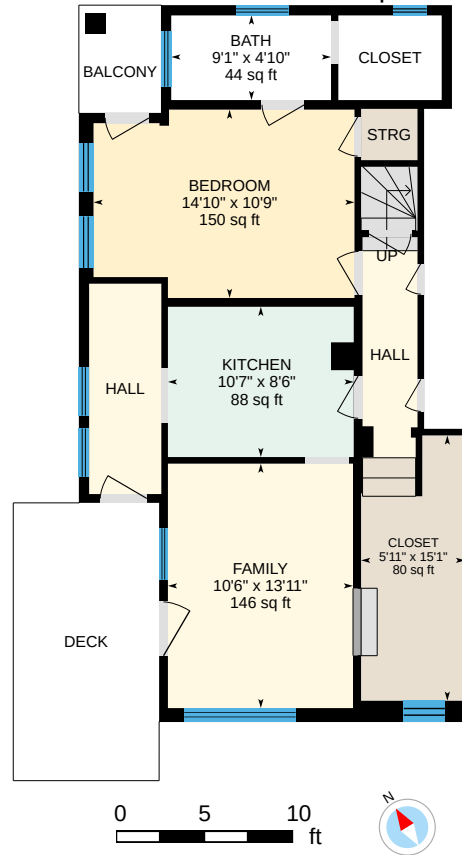

**Main Floor**  
Finished Area 784.71 sq ft

**Attic**  
Unfinished Area 575.32 sq ft

**Entrance Outside Area**  
Lot Size 0.18 acres

## 207 Ocean Ave Ext, Santa Monica, CA

For illustrative purposes only. All reported dimensions, property sizes and floor areas are approximate and subject to independent verification. To the extent permitted by law, no warranty is made as to accuracy or completeness, and no liability will be accepted for any errors or omissions.

### Lower Floor Finished Area 679.74 sq ft