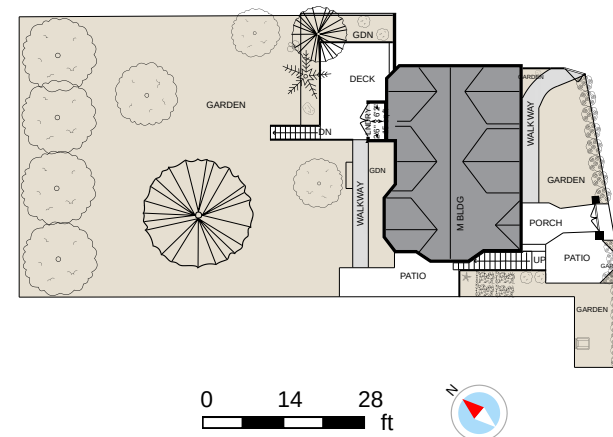

**Main Floor**  
Finished Area 784.71 sq ft

**Attic**  
Unfinished Area 575.32 sq ft

**Entrance Outside Area**  
Lot Size 0.18 acres

## 207 Ocean Ave Ext, Santa Monica, CA

For illustrative purposes only. All reported dimensions, property sizes and floor areas are approximate and subject to independent verification. To the extent permitted by law, no warranty is made as to accuracy or completeness, and no liability will be accepted for any errors or omissions.

### Lower Floor Finished Area 679.74 sq ft