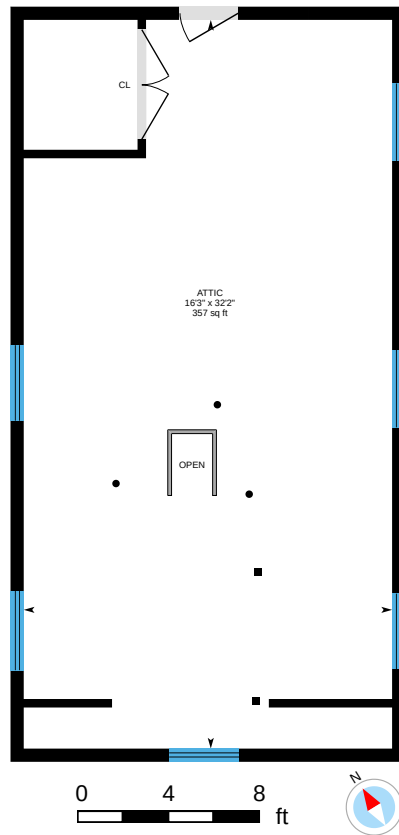

**Main Floor**  
Finished Area 784.71 sq ft

**Attic**  
Unfinished Area 575.32 sq ft

**Entrance Outside Area**  
Lot Size 0.18 acres

## 207 Ocean Ave Ext, Santa Monica, CA

For illustrative purposes only. All reported dimensions, property sizes and floor areas are approximate and subject to independent verification. To the extent permitted by law, no warranty is made as to accuracy or completeness, and no liability will be accepted for any errors or omissions.

### Lower Floor Finished Area 679.74 sq ft