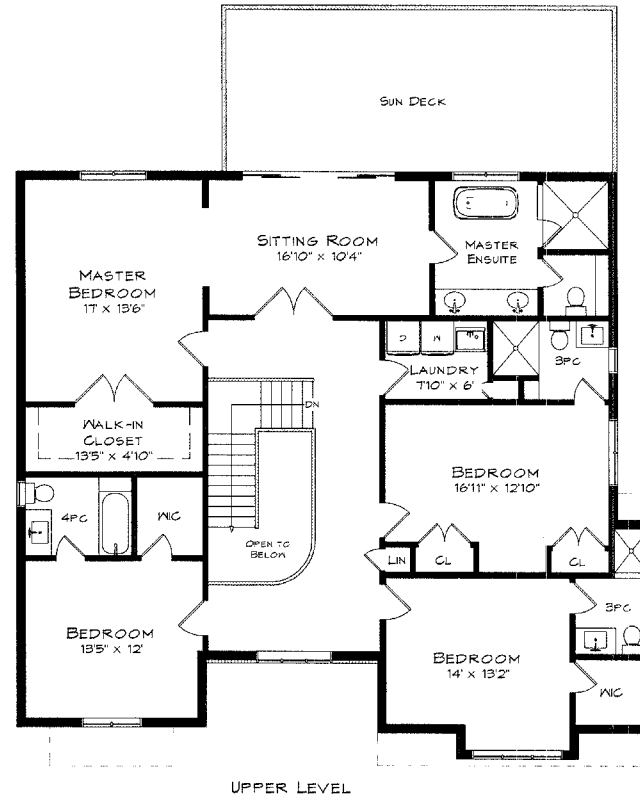

First Floor

Second Floor

Lower Level

Stacy Peereboom PARTNER & SALES REPRESENTATIVE

Direct: 905.510.7990 | Office: 905-338-9000 | stacy@avisteam.com | avisteam.com | Instagram: @theavisteam

RE/MAX
Aboutowne
Realty Corp., Brokerage
Independently Owned and Operated