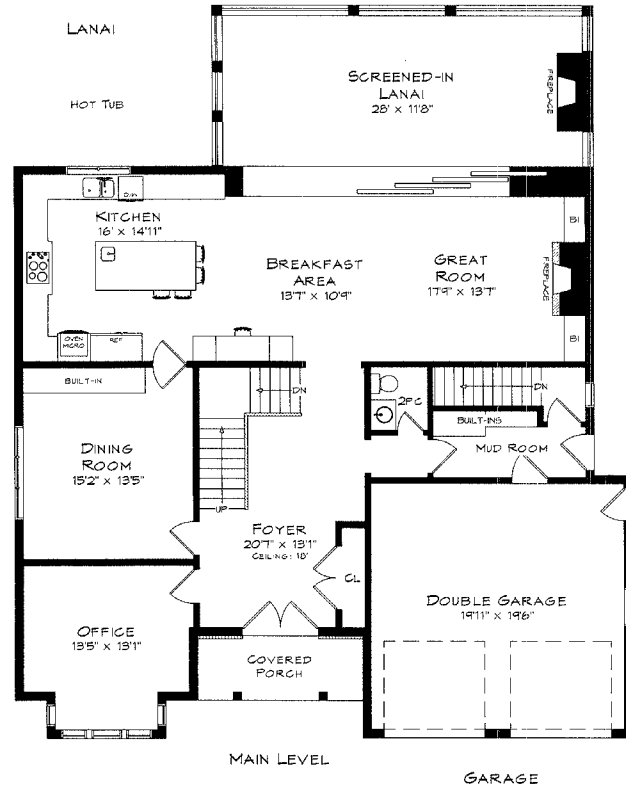

First Floor

Second Floor

Lower Level

Stacy Peereboom PARTNER & SALES REPRESENTATIVE

Direct: 905.510.7990 | Office: 905-338-9000 | stacy@avisteam.com | avisteam.com | Instagram: @theavisteam

RE/MAX
Aboutowne
Realty Corp., Brokerage
Independently Owned and Operated