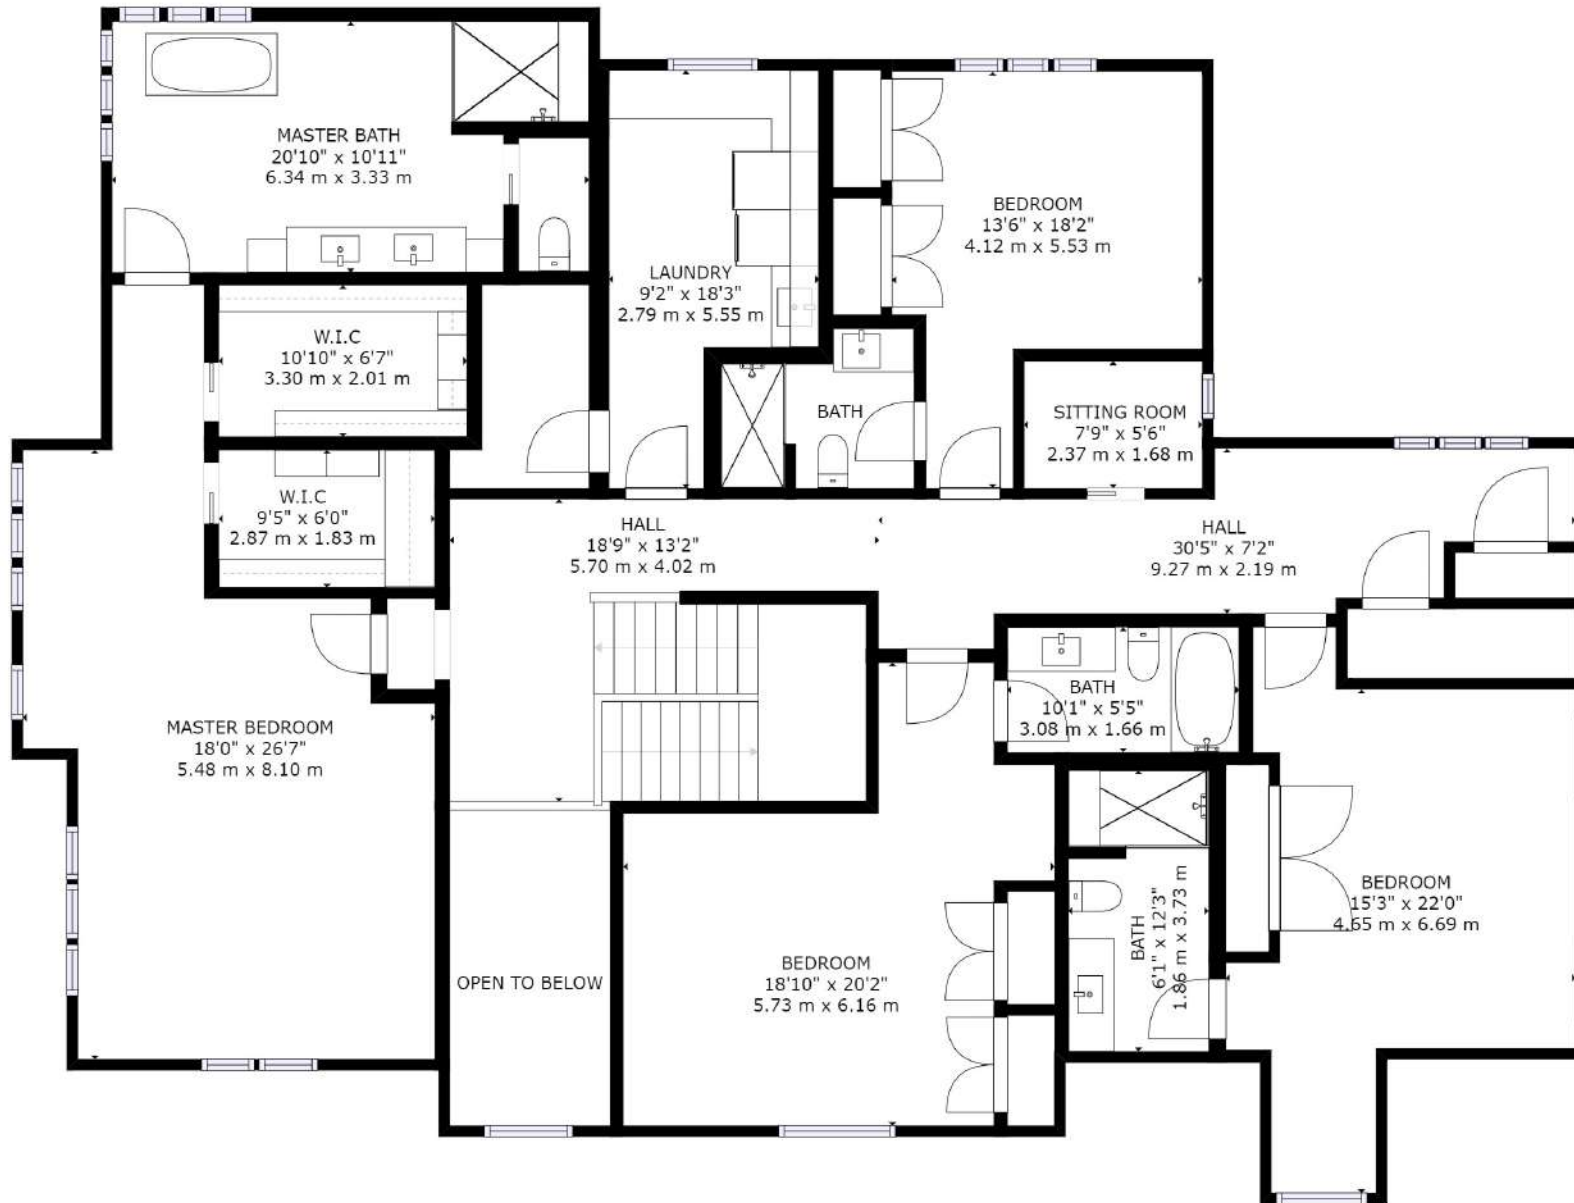

GROSS INTERNAL AREA
 FLOOR 1: 2555 sq ft, 237 m², FLOOR 2: 2435 sq ft, 226 m²
 FLOOR 3: 2724 sq ft, 253 m²
 TOTAL: 7714 sq ft, 717 m²
 SIZES AND DIMENSIONS ARE APPROXIMATE, ACTUAL MAY VARY.

FLOOR 1

GROSS INTERNAL AREA
 FLOOR 1: 2555 sq ft, 237 m², FLOOR 2: 2435 sq ft, 226 m²
 FLOOR 3: 2724 sq ft, 253 m²
 TOTAL: 7714 sq ft, 717 m²
 SIZES AND DIMENSIONS ARE APPROXIMATE, ACTUAL MAY VARY.