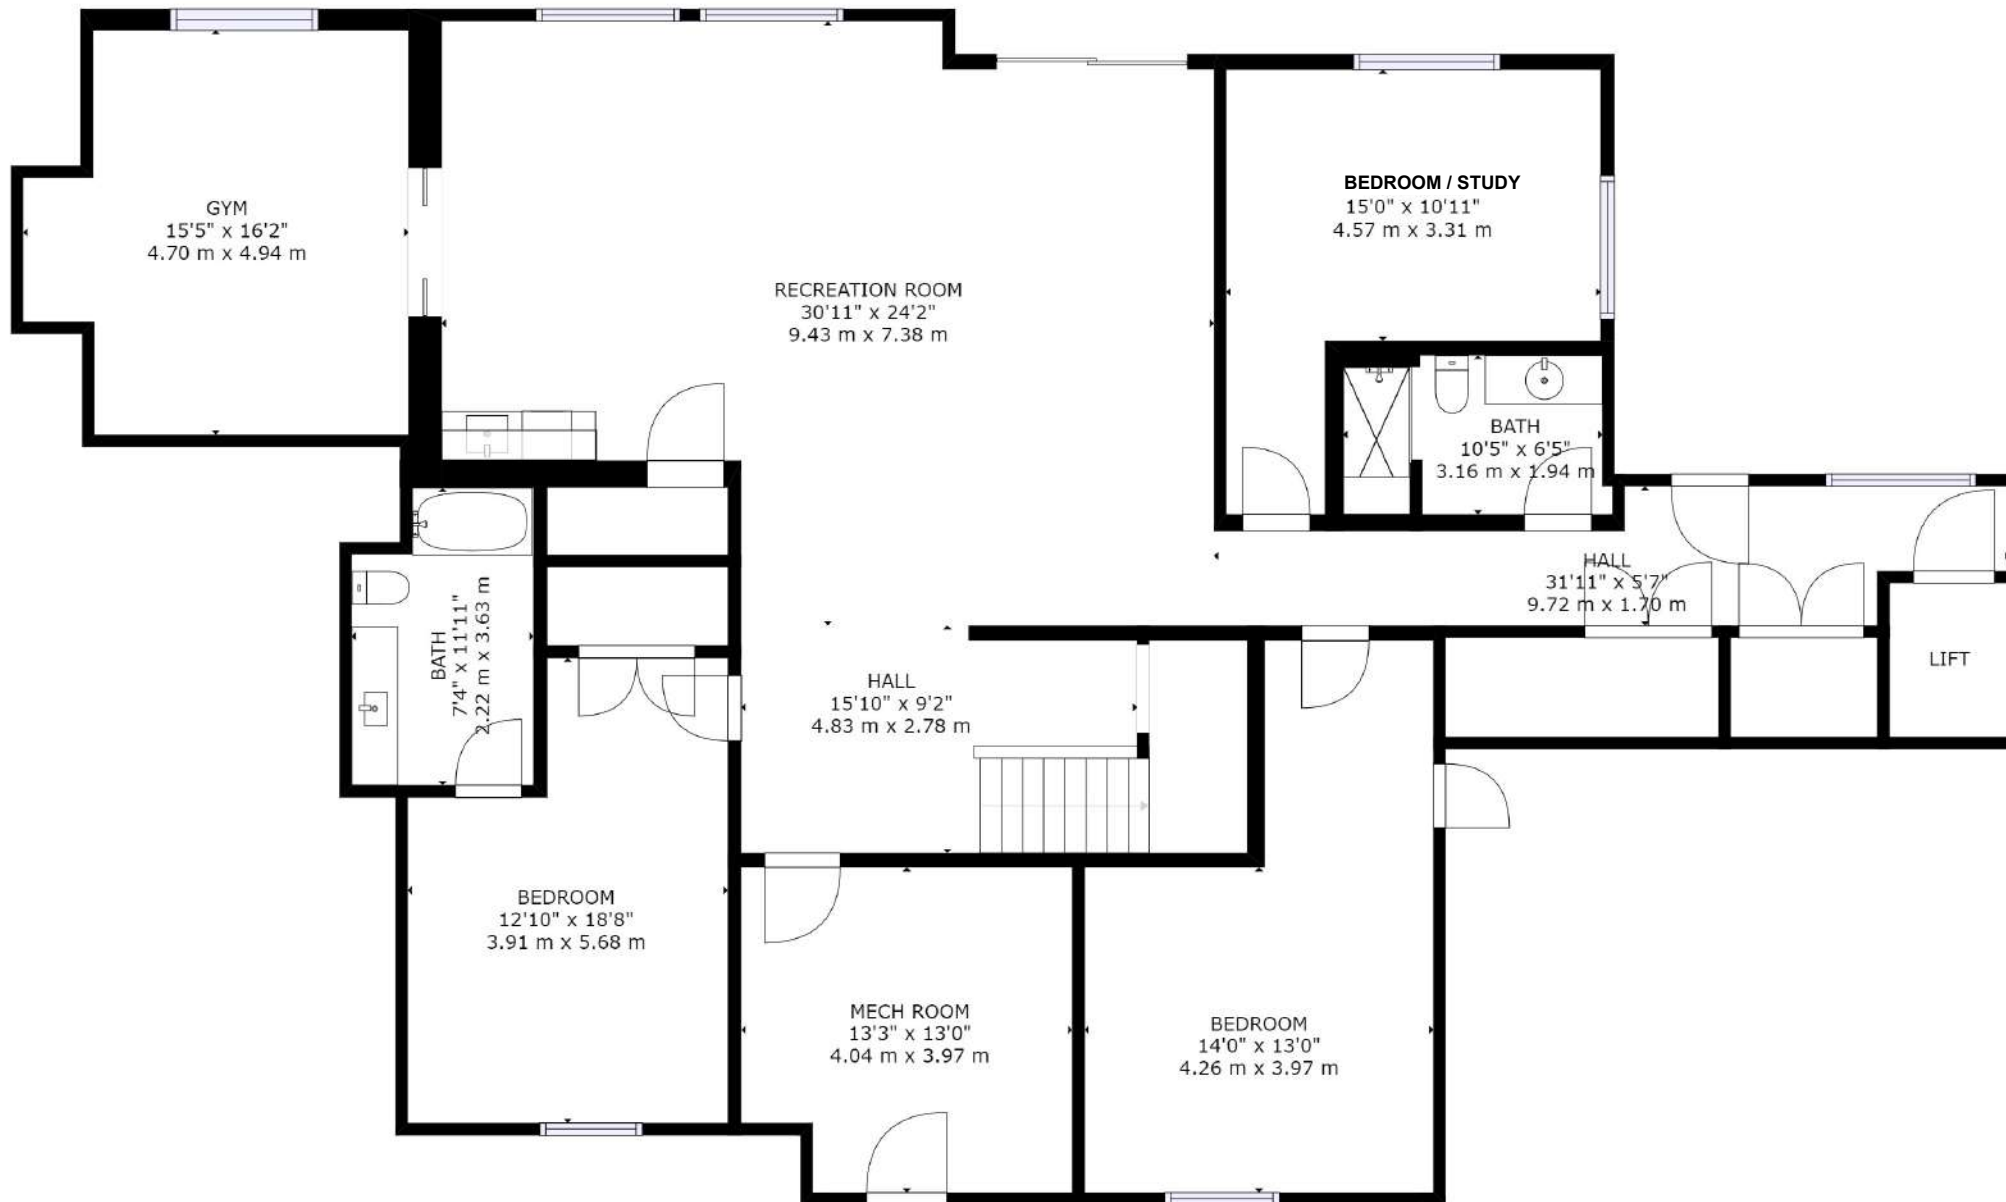

GROSS INTERNAL AREA
 FLOOR 1: 2555 sq ft, 237 m², FLOOR 2: 2435 sq ft, 226 m²
 FLOOR 3: 2724 sq ft, 253 m²
 TOTAL: 7714 sq ft, 717 m²
 SIZES AND DIMENSIONS ARE APPROXIMATE, ACTUAL MAY VARY.

FLOOR 1

GROSS INTERNAL AREA
 FLOOR 1: 2555 sq ft, 237 m², FLOOR 2: 2435 sq ft, 226 m²
 FLOOR 3: 2724 sq ft, 253 m²
 TOTAL: 7714 sq ft, 717 m²
 SIZES AND DIMENSIONS ARE APPROXIMATE, ACTUAL MAY VARY.