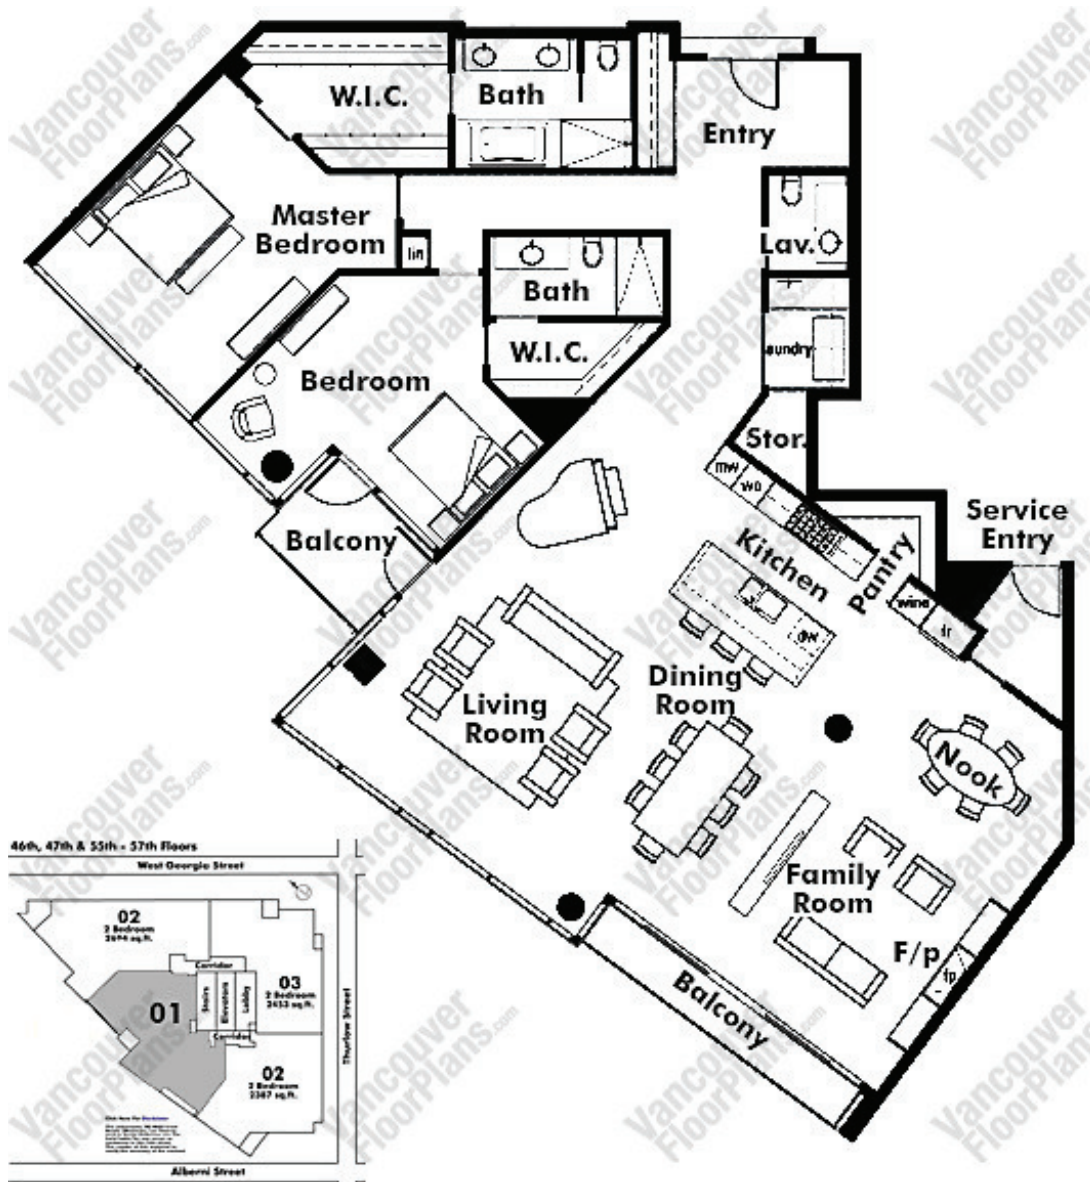

Shangri-La

4801 1128 W. Georgia, Vancouver, BC, V6E 3H7

Floor: 48

4801

2 Bedroom + Balcony

2519 sq.ft.

Copyright 2000 - 2014
vancouverfloorplans.com

E/O All information including floor plans, floor plates, maps & suite numbers & s/f are gathered from different sources and is believed to be accurate as possible but not guaranteed. If important, reader of this information to verify it against a registered strata plan.