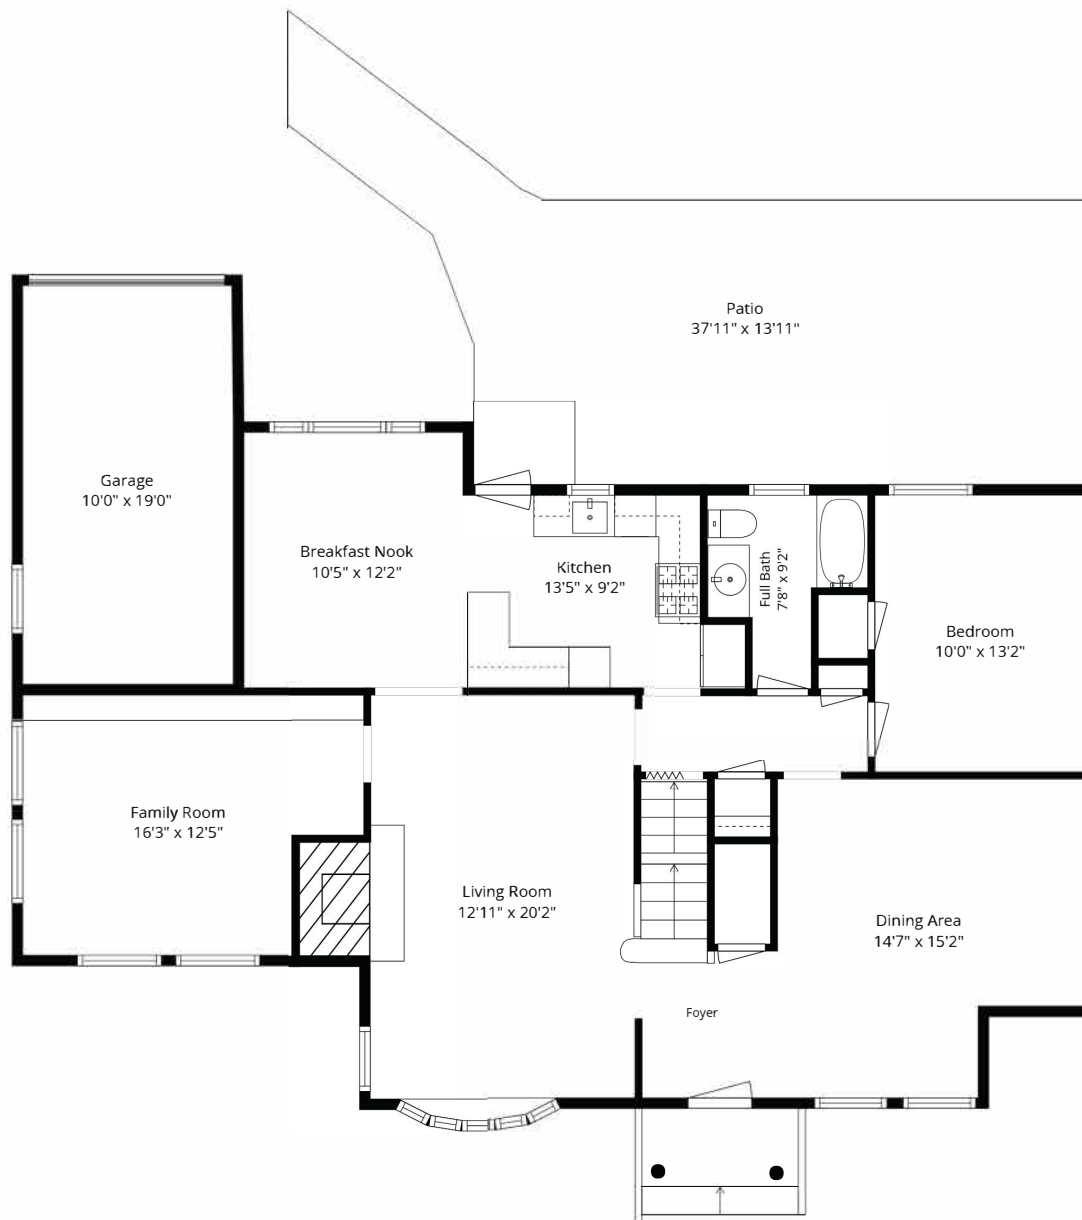

Total Covered Area: 3,542 sq. ft

Excluded Areas: Patio: 457 sq. Ft, Walls: 252 sq. ft

Measurements Deemed Highly Reliable But Not Guaranteed.

First Floor

Measurements Deemed Highly Reliable But Not Guaranteed.

Second Floor

Measurements Deemed Highly Reliable But Not Guaranteed.

Basement

Measurements Deemed Highly Reliable But Not Guaranteed.