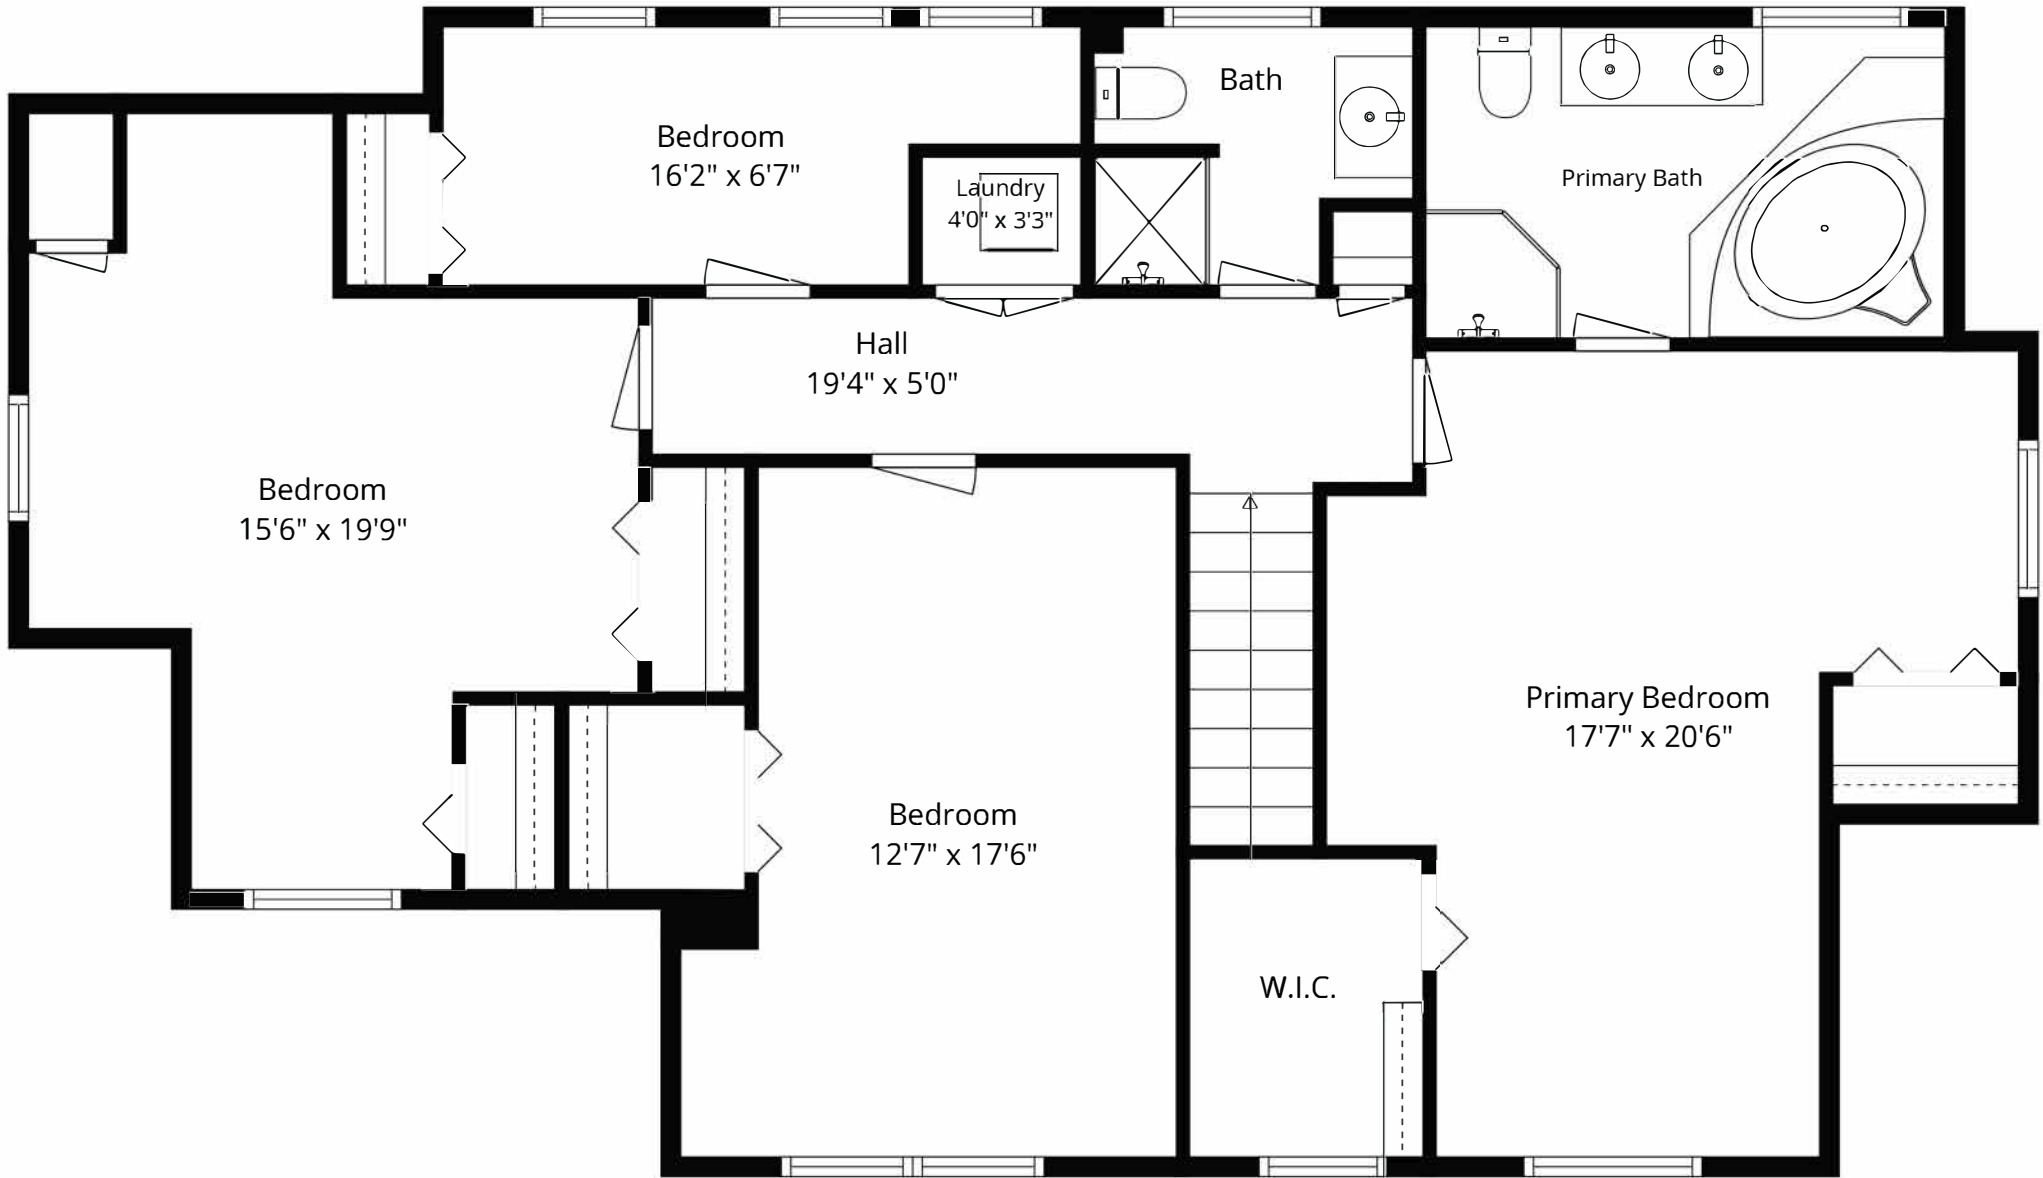

Total Covered Area: 3,542 sq. ft

Excluded Areas: Patio: 457 sq. Ft, Walls: 252 sq. ft

Measurements Deemed Highly Reliable But Not Guaranteed.

First Floor

Measurements Deemed Highly Reliable But Not Guaranteed.

Second Floor

Measurements Deemed Highly Reliable But Not Guaranteed.

Basement

Measurements Deemed Highly Reliable But Not Guaranteed.