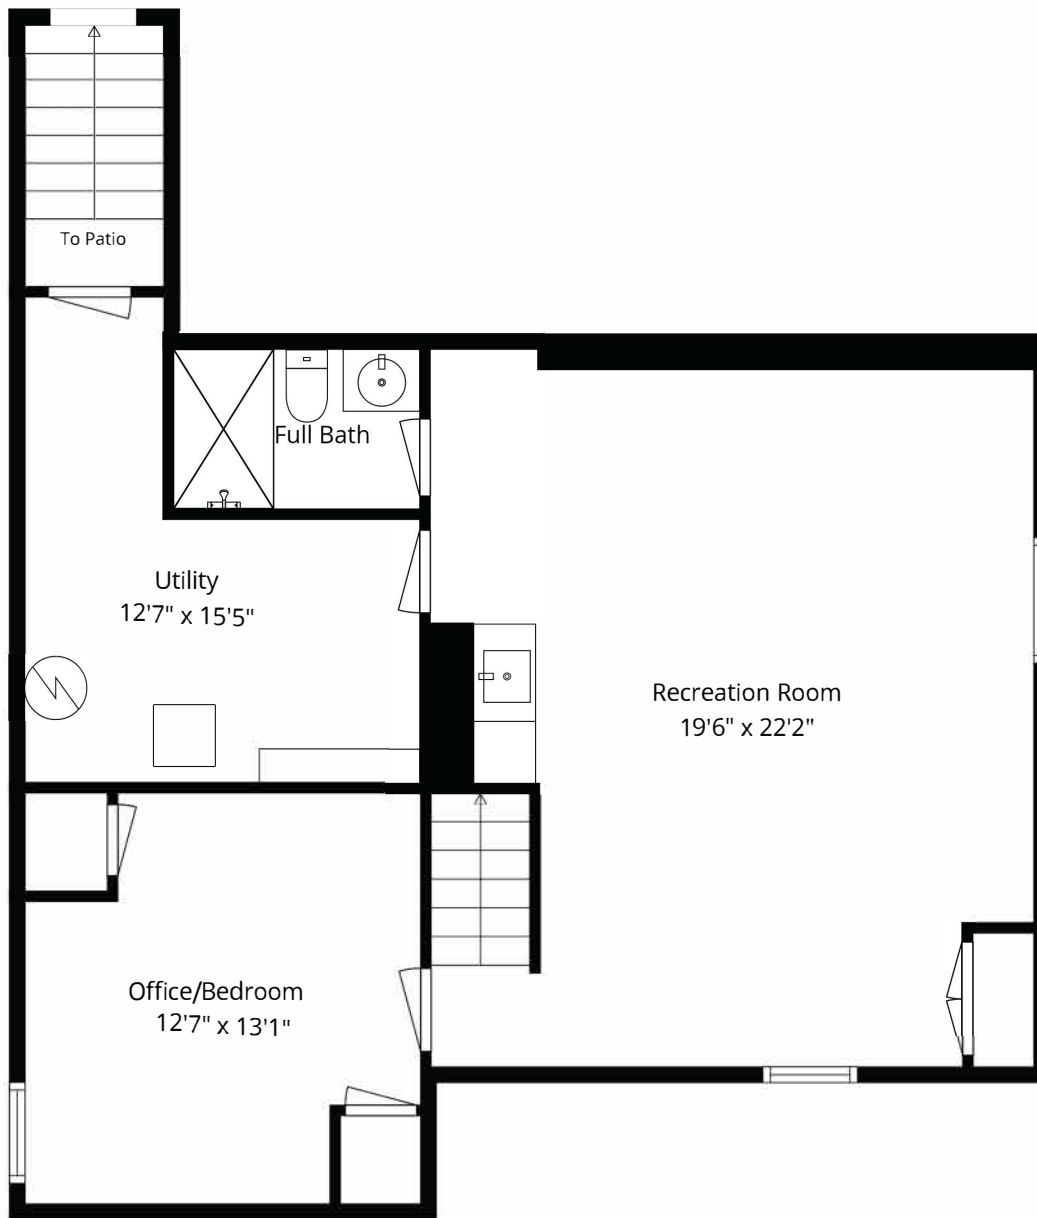

Total Covered Area: 3,542 sq. ft

Excluded Areas: Patio: 457 sq. Ft, Walls: 252 sq. ft

Measurements Deemed Highly Reliable But Not Guaranteed.

First Floor

Measurements Deemed Highly Reliable But Not Guaranteed.

Second Floor

Measurements Deemed Highly Reliable But Not Guaranteed.

Basement

Measurements Deemed Highly Reliable But Not Guaranteed.