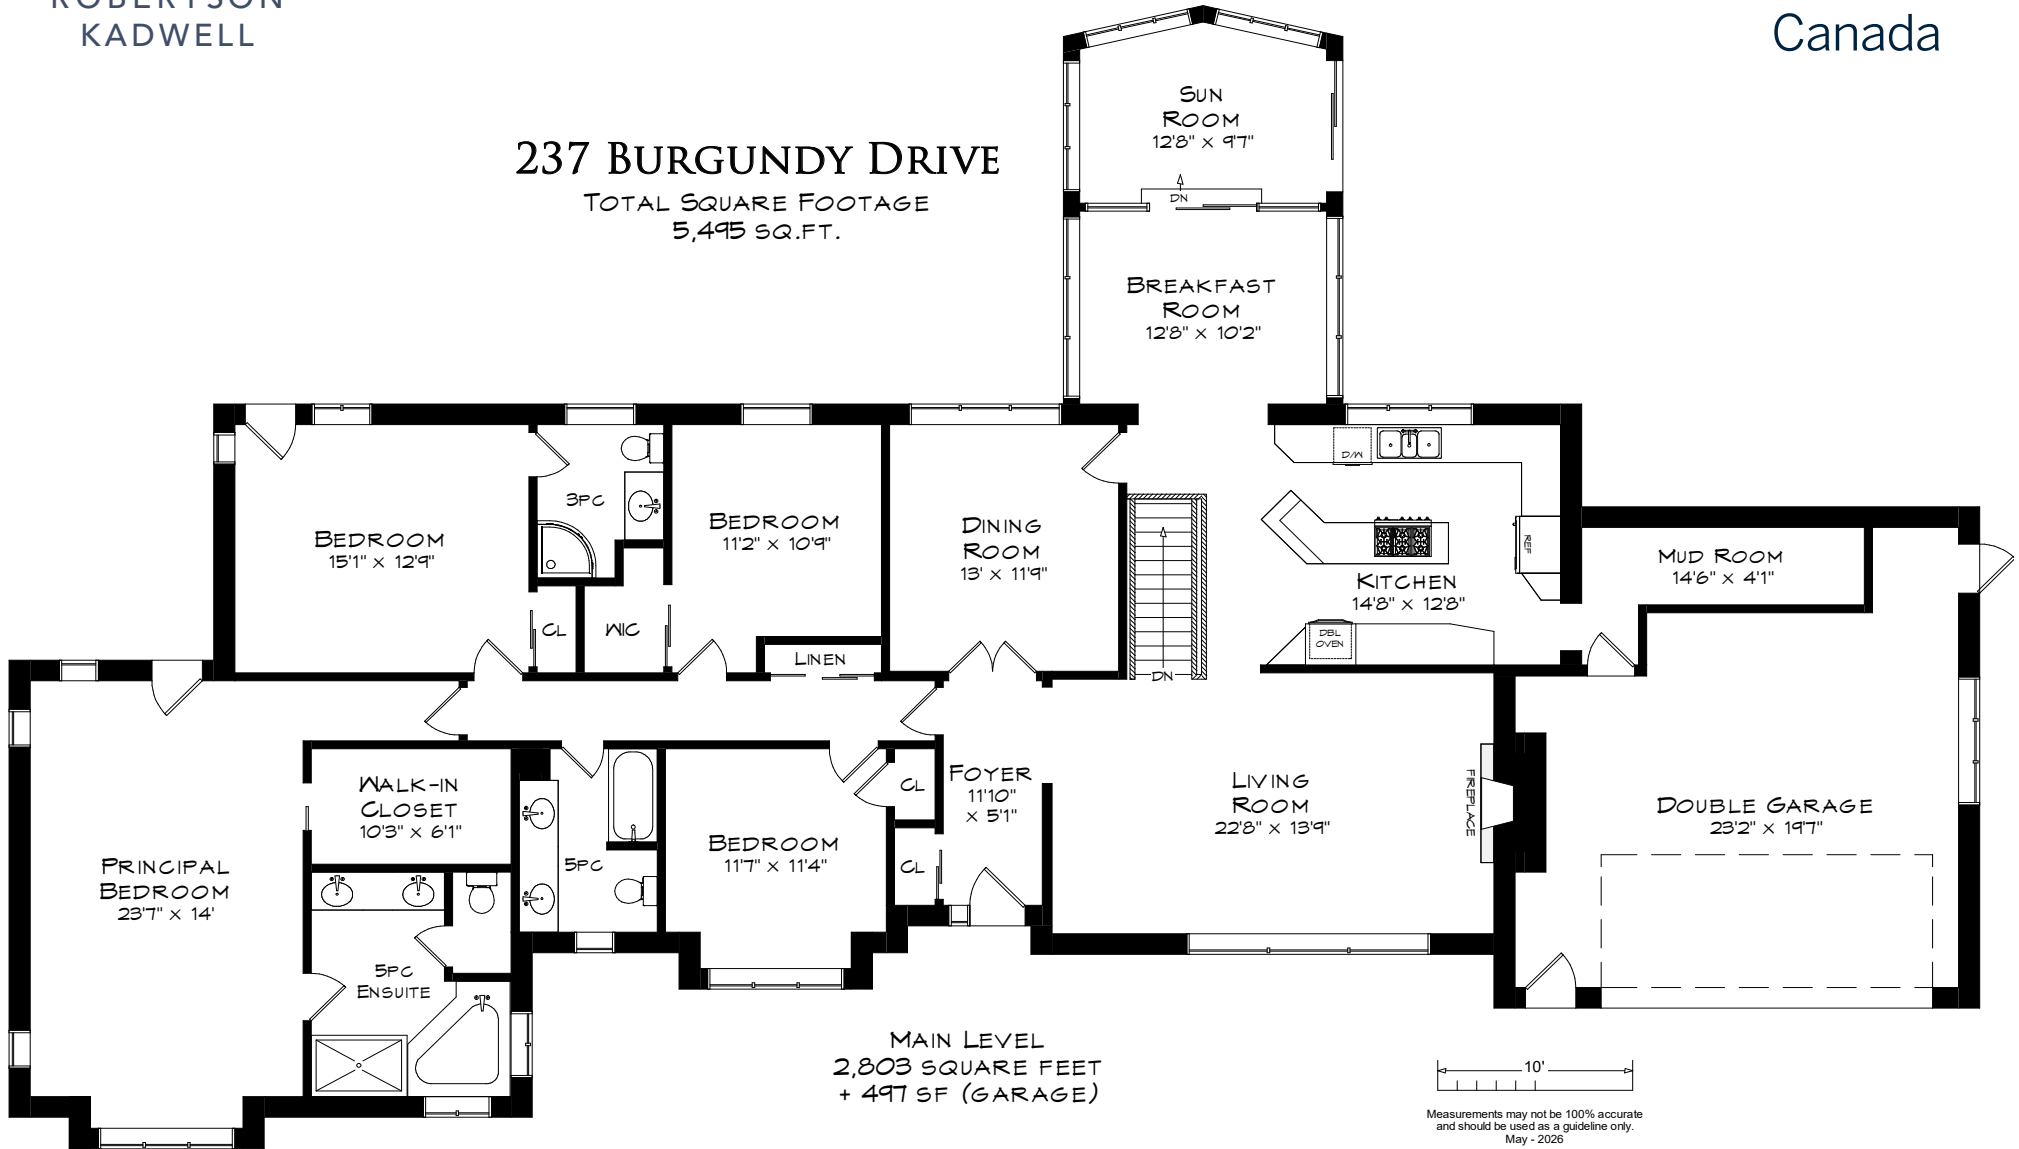

237 BURGUNDY DRIVE
 TOTAL SQUARE FOOTAGE
 5,495 SQ.FT.

237 BURGUNDY DRIVE