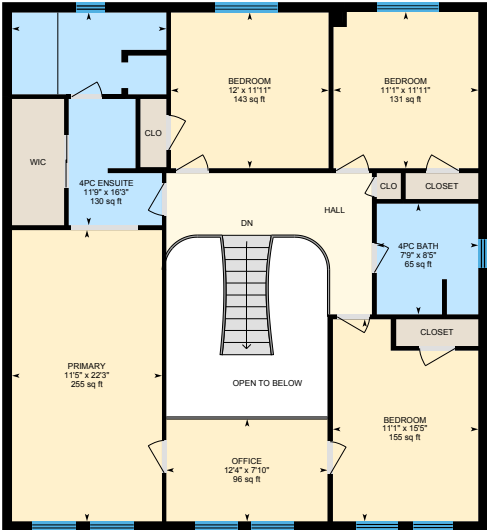

# 1262 Old Colony Rd, Oakville, ON

PREPARED: 2026/05/28

White regions are excluded from total floor area in iGUIDE floor plans. All room dimensions and floor areas must be considered approximate and are subject to independent verification.

# 1262 Old Colony Rd, Oakville, ON

**Basement (Below Grade)** Exterior Area 1672.89 sq ft  
Interior Area 1537.95 sq ft  
Excluded Area 46.14 sq ft

PREPARED: 2026/05/28

White regions are excluded from total floor area in iGUIDE floor plans. All room dimensions and floor areas must be considered approximate and are subject to independent verification.