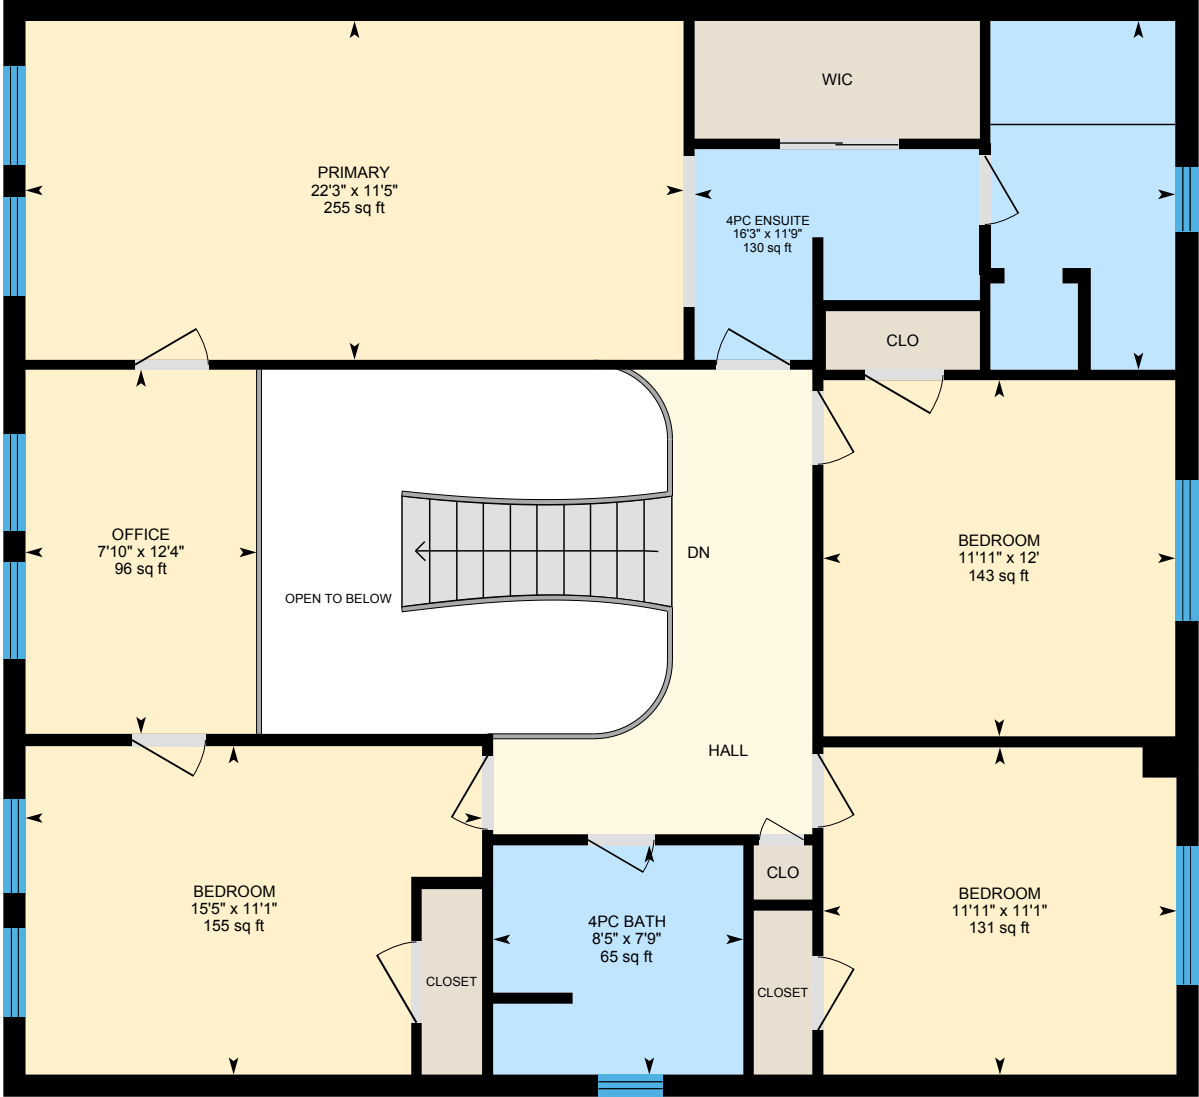

# 1262 Old Colony Rd, Oakville, ON

PREPARED: 2026/05/28

White regions are excluded from total floor area in iGUIDE floor plans. All room dimensions and floor areas must be considered approximate and are subject to independent verification.

# 1262 Old Colony Rd, Oakville, ON

**Basement (Below Grade)** Exterior Area 1672.89 sq ft  
Interior Area 1537.95 sq ft  
Excluded Area 46.14 sq ft

PREPARED: 2026/05/28

White regions are excluded from total floor area in iGUIDE floor plans. All room dimensions and floor areas must be considered approximate and are subject to independent verification.