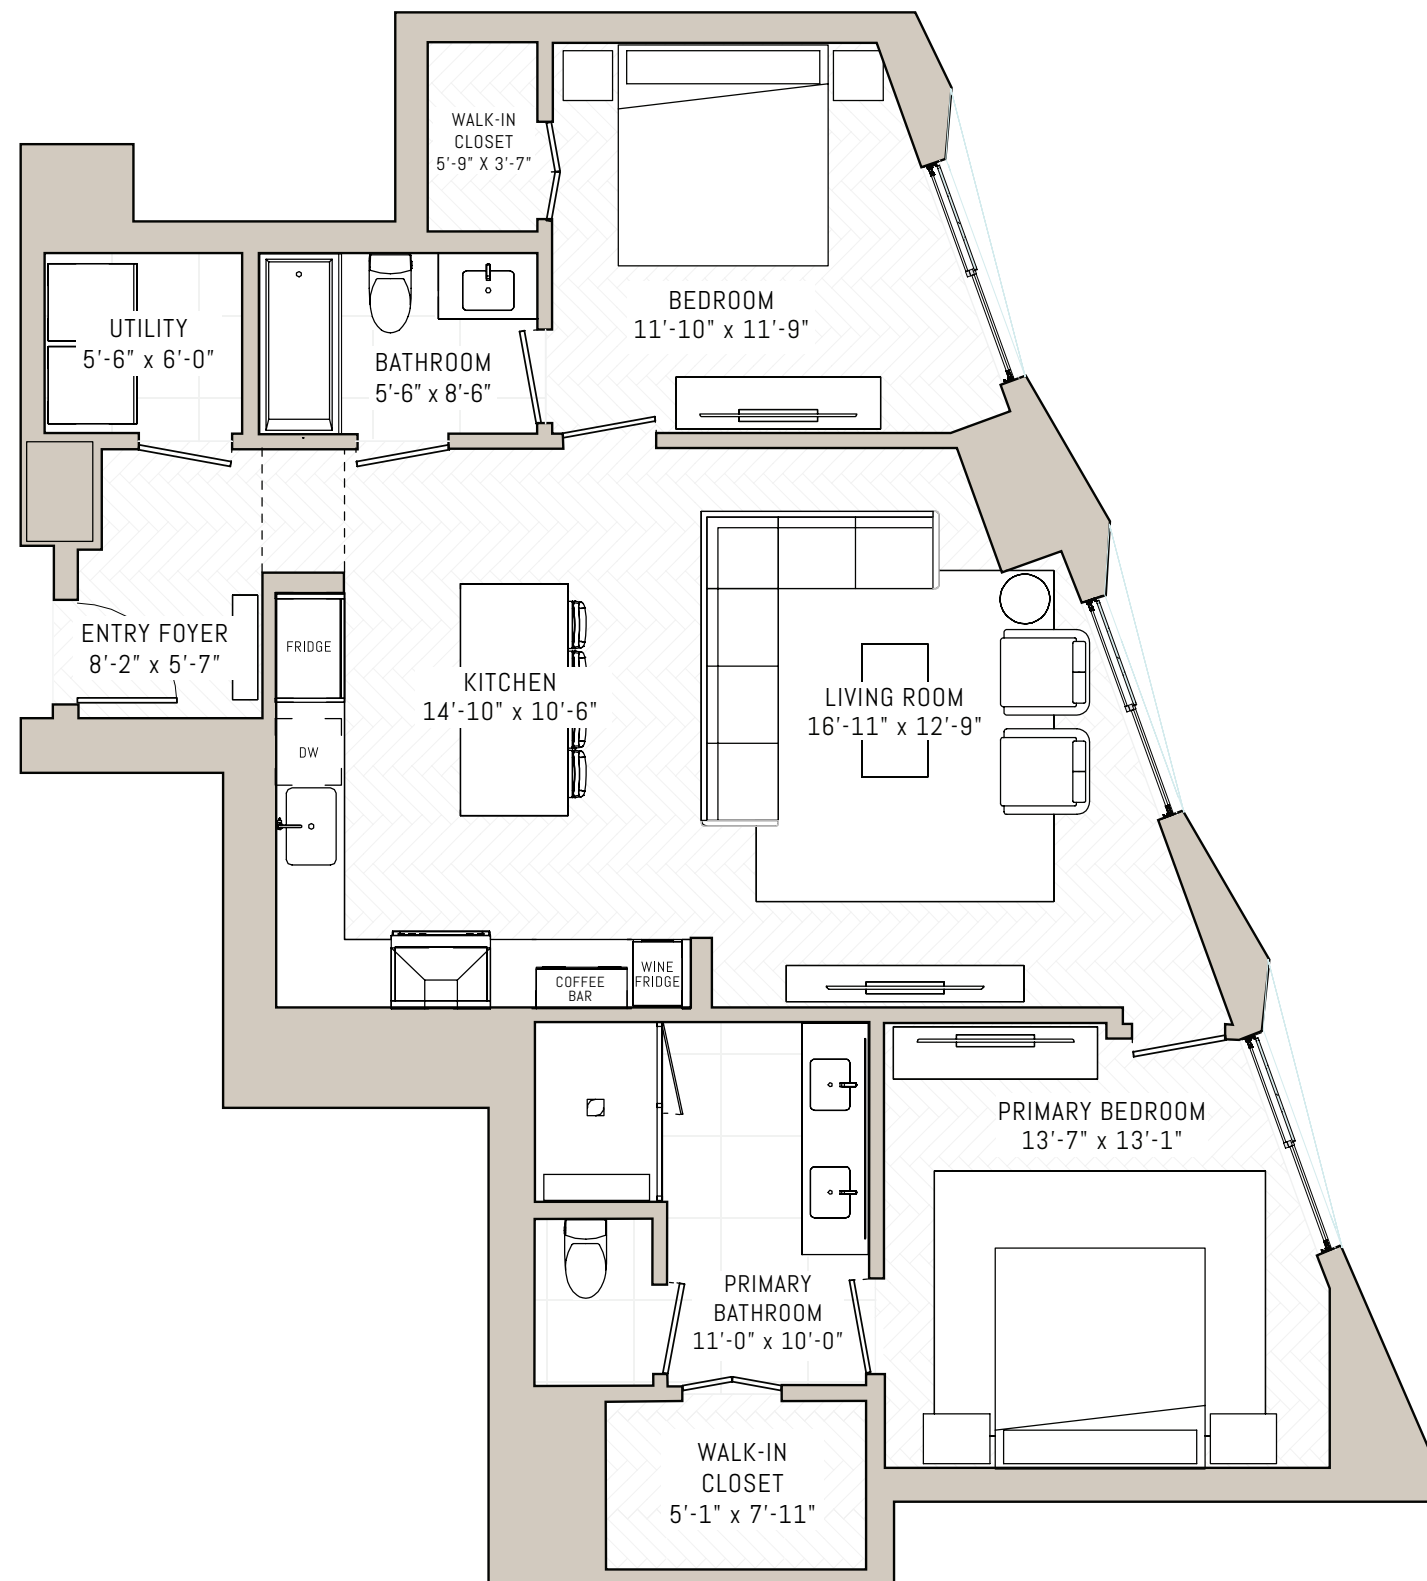

A10

1 BEDROOM + DEN | 1.5 BATHROOM | ~1,105 SQ FT

FLOORS 3-6

CELLO TOWER

SYMPHONY PARK | LAS VEGAS

A11

1 BEDROOM + DEN | 1.5 BATHROOM | ~1,180 SQ FT

FLOORS 3-5

CELLO TOWER

SYMPHONY PARK | LAS VEGAS

A12

1 BEDROOM + DEN | 1.5 BATHROOM | ~1,180 SQ FT

FLOORS 3-6

CELLO TOWER

SYMPHONY PARK | LAS VEGAS

B1

2 BEDROOM | 2 BATHROOM | ~1,189 SQ FT

FLOORS 22-31

CELLO TOWER

SYMPHONY PARK | LAS VEGAS

B2

2 BEDROOM | 2 BATHROOM | ~1,222 SQ FT

FLOORS 22-31

CELLO TOWER