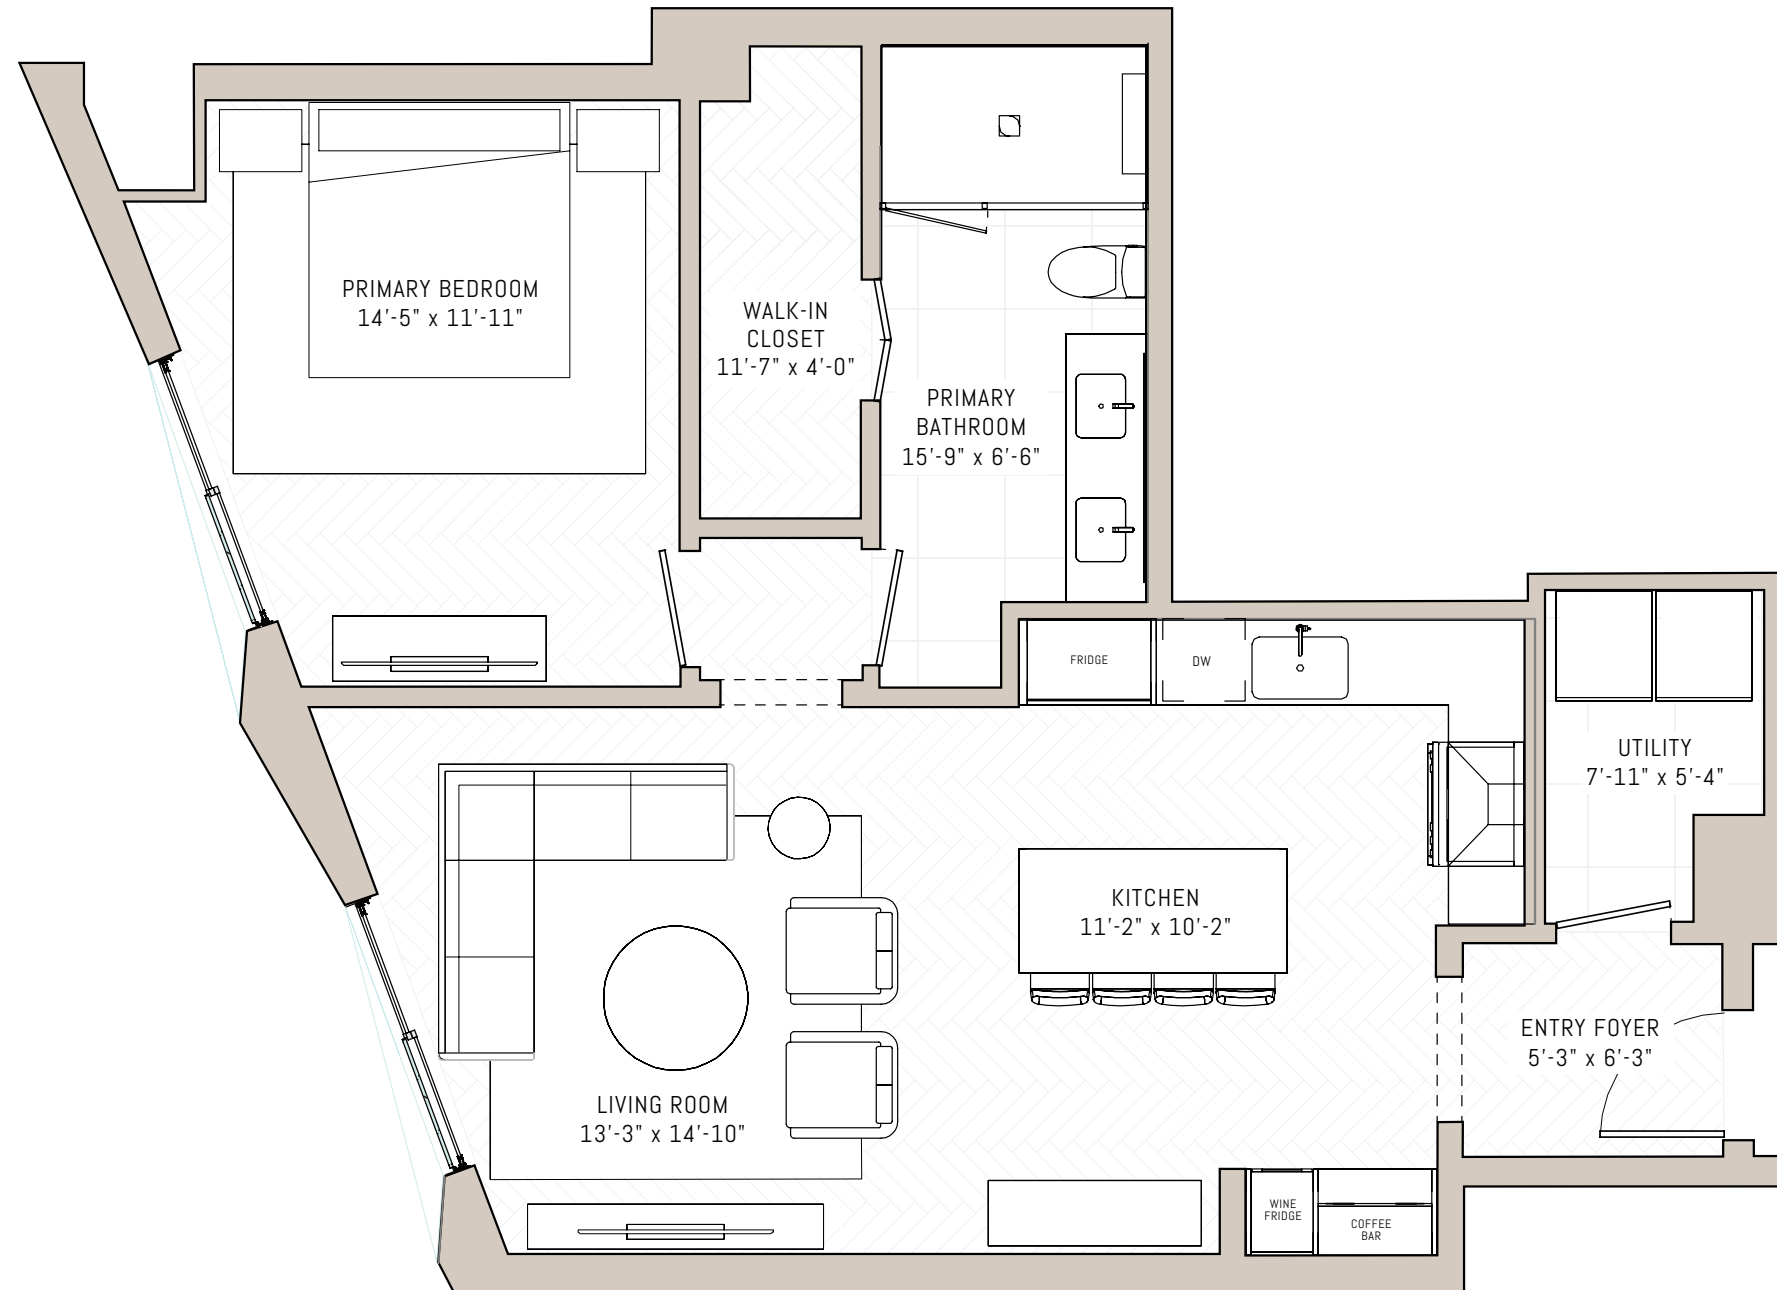

A1

1 BEDROOM | 1 BATHROOM | ~851 SQ FT

FLOORS 3-6

CELLO TOWER
SYMPHONY PARK | LAS VEGAS

A2

1 BEDROOM | 1 BATHROOM | ~873 SQ FT

FLOORS 3-6

CELLO TOWER

SYMPHONY PARK | LAS VEGAS

A3

1 BEDROOM | 1 BATHROOM | ~931 SQ FT

FLOORS 3-6

CELLO TOWER
SYMPHONY PARK | LAS VEGAS

A3.1

1 BEDROOM | 1 BATHROOM | ~918 SQ FT

FLOORS 8-21

CELLO TOWER

SYMPHONY PARK | LAS VEGAS

A4

1 BEDROOM | 1 BATHROOM | ~957 SQ FT

FLOORS 3-6

CELLO TOWER

SYMPHONY PARK | LAS VEGAS

A5