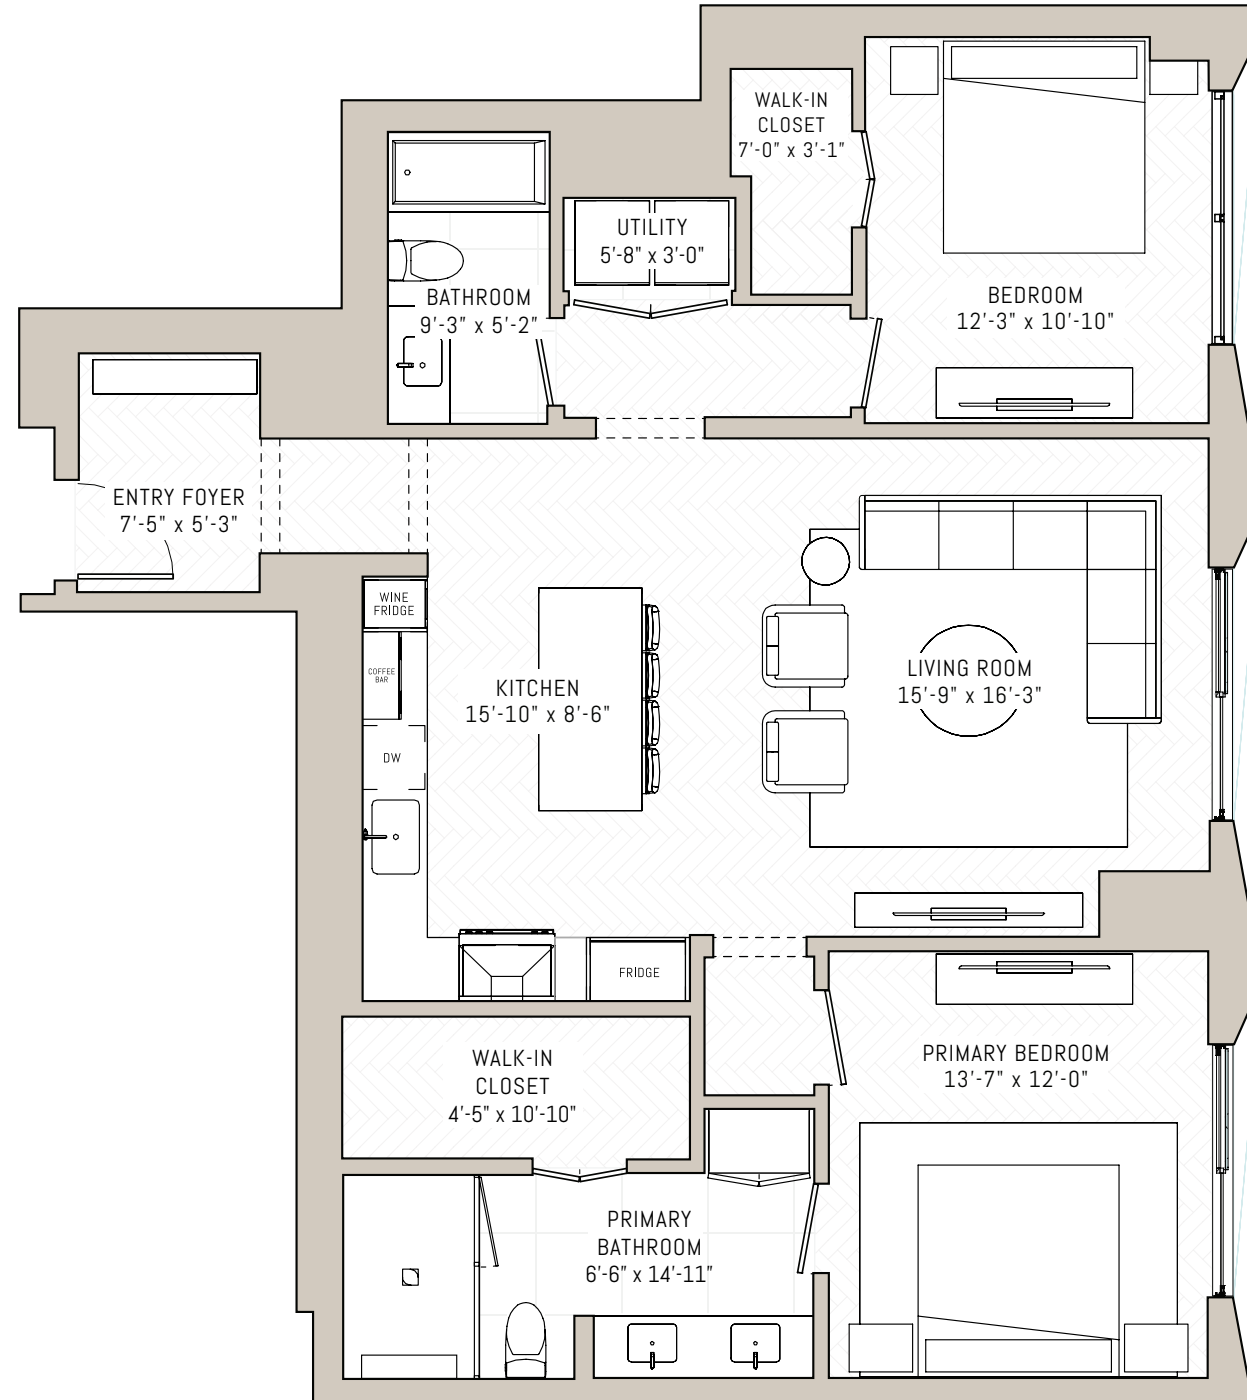

CELLO TOWER

SYMPHONY PARK | LAS VEGAS

A12

1 BEDROOM + DEN | 1.5 BATHROOM | ~1,180 SQ FT

FLOORS 3-6

CELLO TOWER

SYMPHONY PARK | LAS VEGAS

B1

2 BEDROOM | 2 BATHROOM | ~1,189 SQ FT

FLOORS 22-31

CELLO TOWER

SYMPHONY PARK | LAS VEGAS

B2

2 BEDROOM | 2 BATHROOM | ~1,222 SQ FT

FLOORS 22-31

CELLO TOWER

SYMPHONY PARK | LAS VEGAS

B3

2 BEDROOM | 2 BATHROOM | ~1,248 SQ FT

FLOORS 8-21

FLOORS 22-31

CELLO TOWER

SYMPHONY PARK | LAS VEGAS

B4