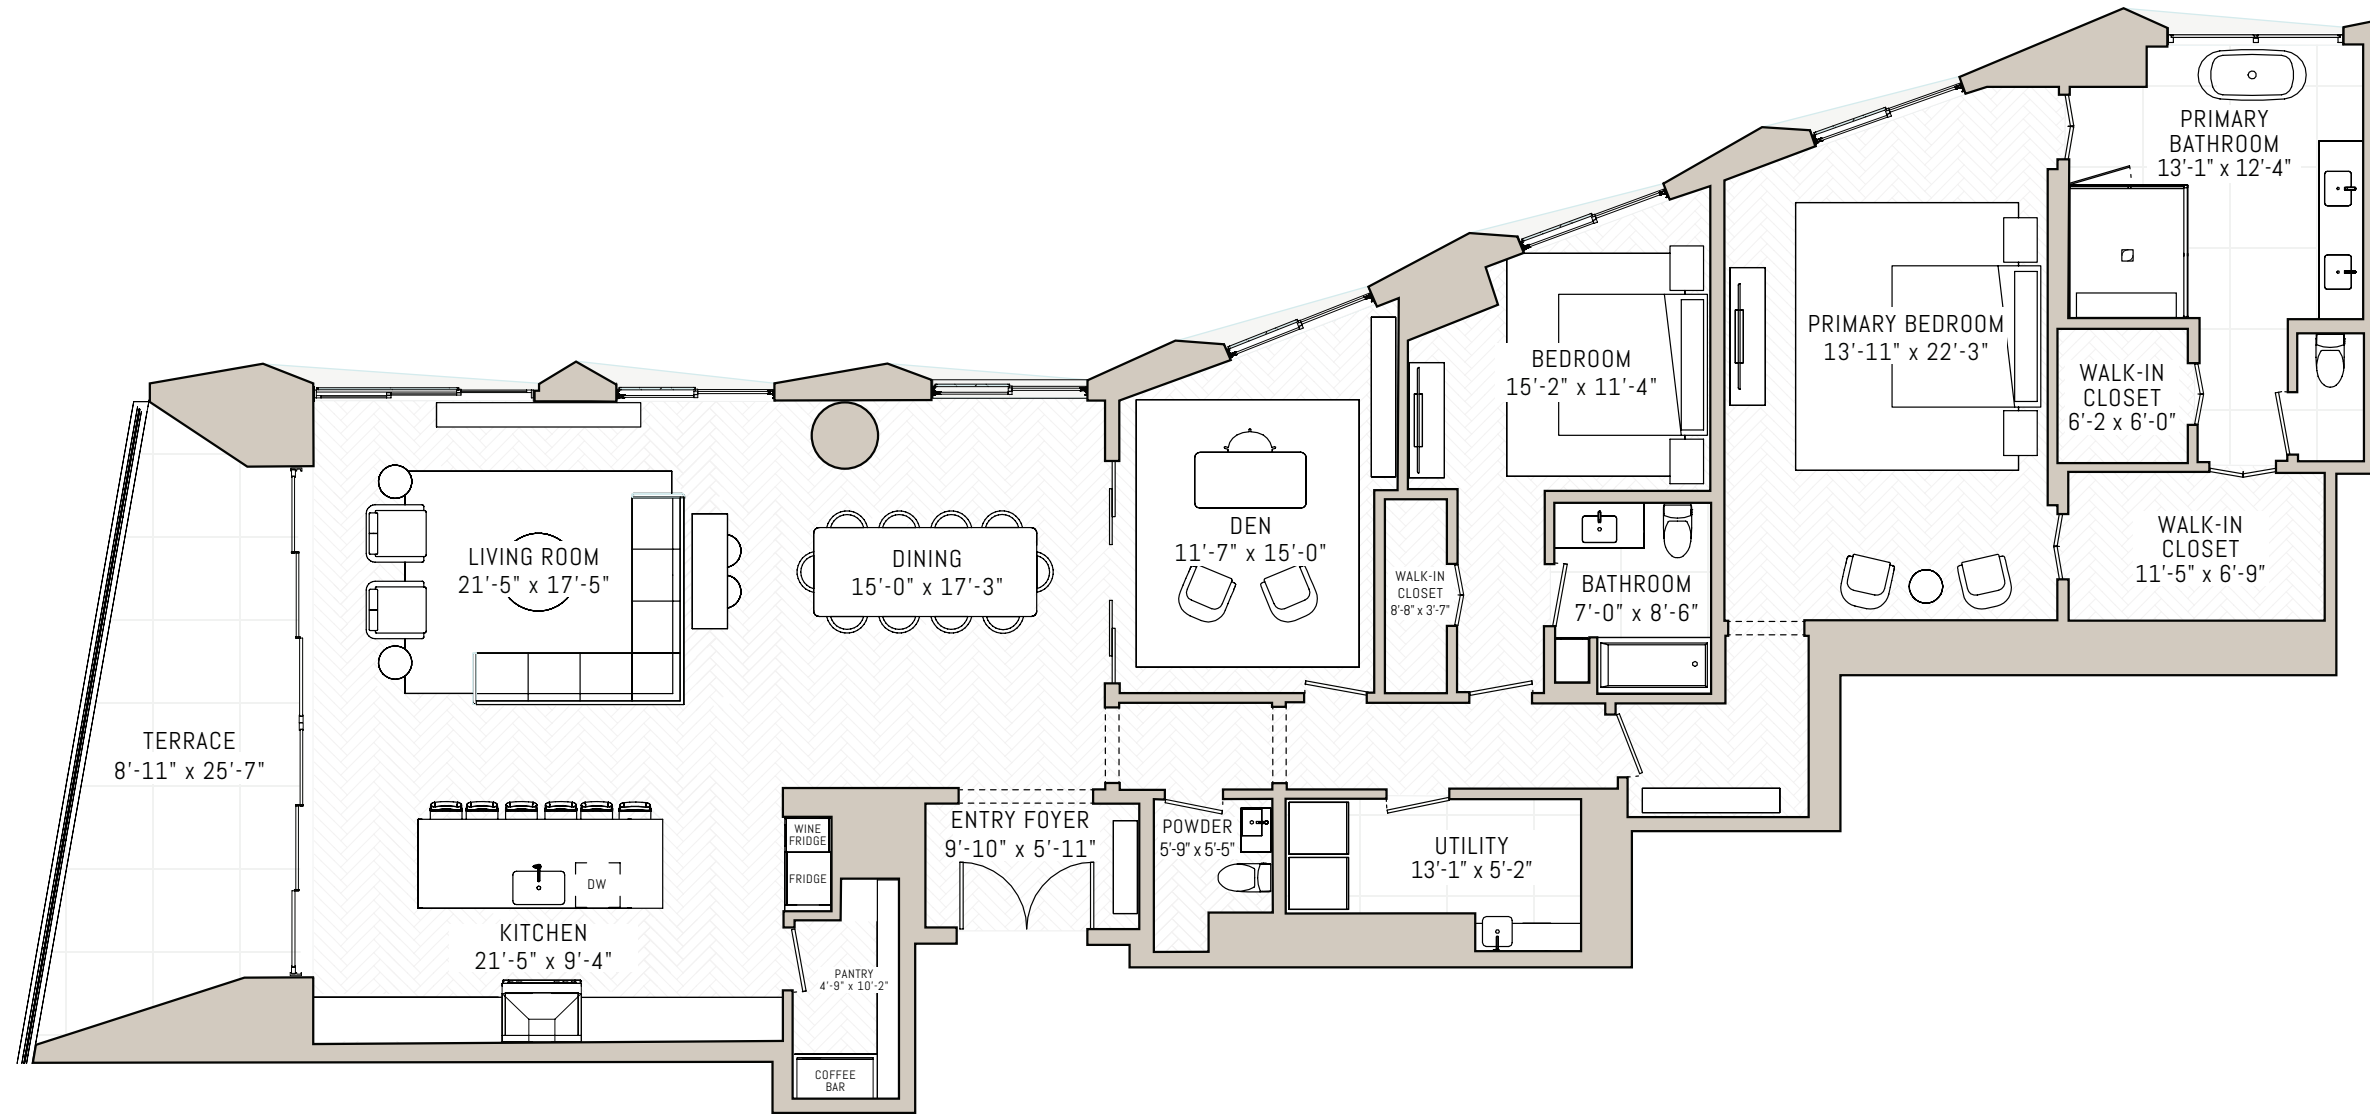

PH1.1

2 BEDROOM + DEN | 2.5 BATHROOM | ~2,614 SQ FT

FLOORS 32-33

CELLO TOWER
SYMPHONY PARK | LAS VEGAS