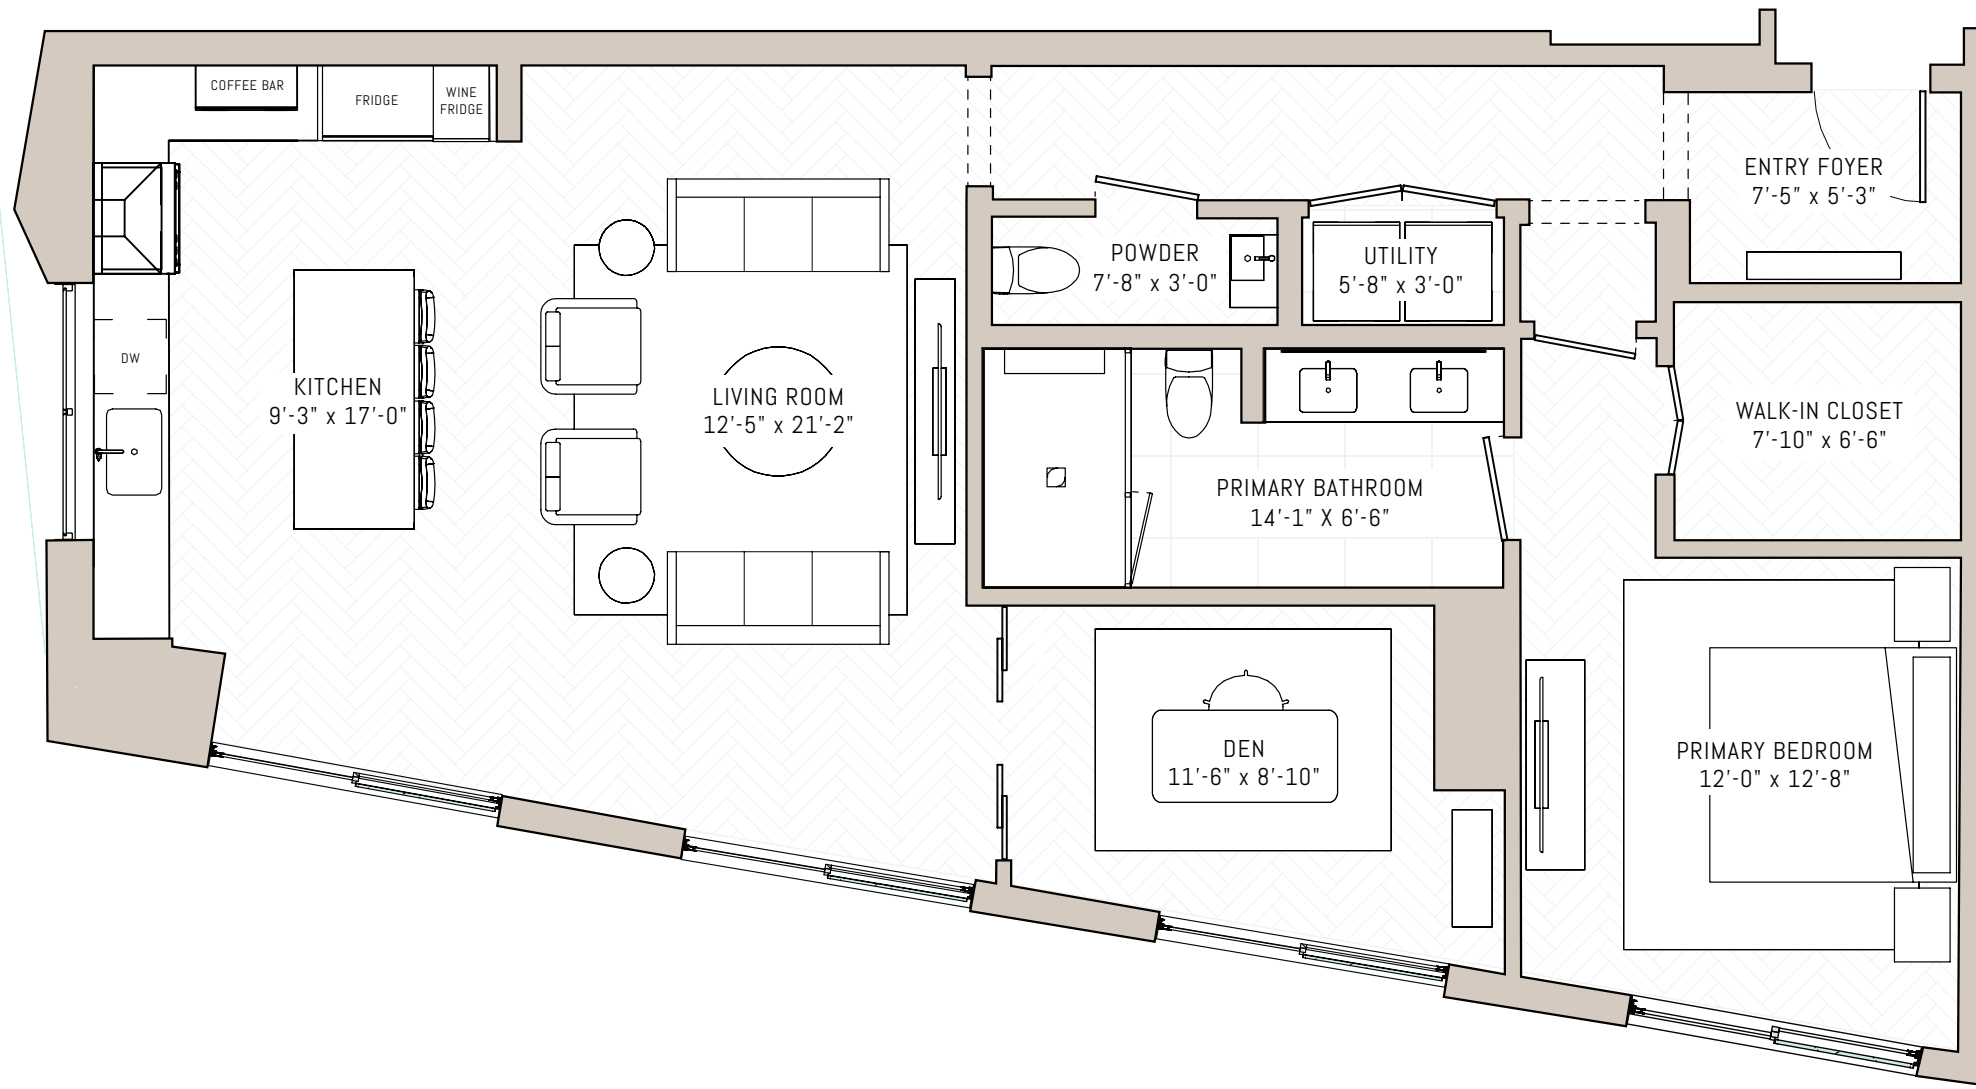

A10

1 BEDROOM + DEN | 1.5 BATHROOM | ~1,105 SQ FT

FLOORS 3-6

CELLO TOWER

SYMPHONY PARK | LAS VEGAS

A11

1 BEDROOM + DEN | 1.5 BATHROOM | ~1,180 SQ FT

FLOORS 3-5

CELLO TOWER

SYMPHONY PARK | LAS VEGAS

A12

1 BEDROOM + DEN | 1.5 BATHROOM | ~1,180 SQ FT

FLOORS 3-6

CELLO TOWER

SYMPHONY PARK | LAS VEGAS

B1