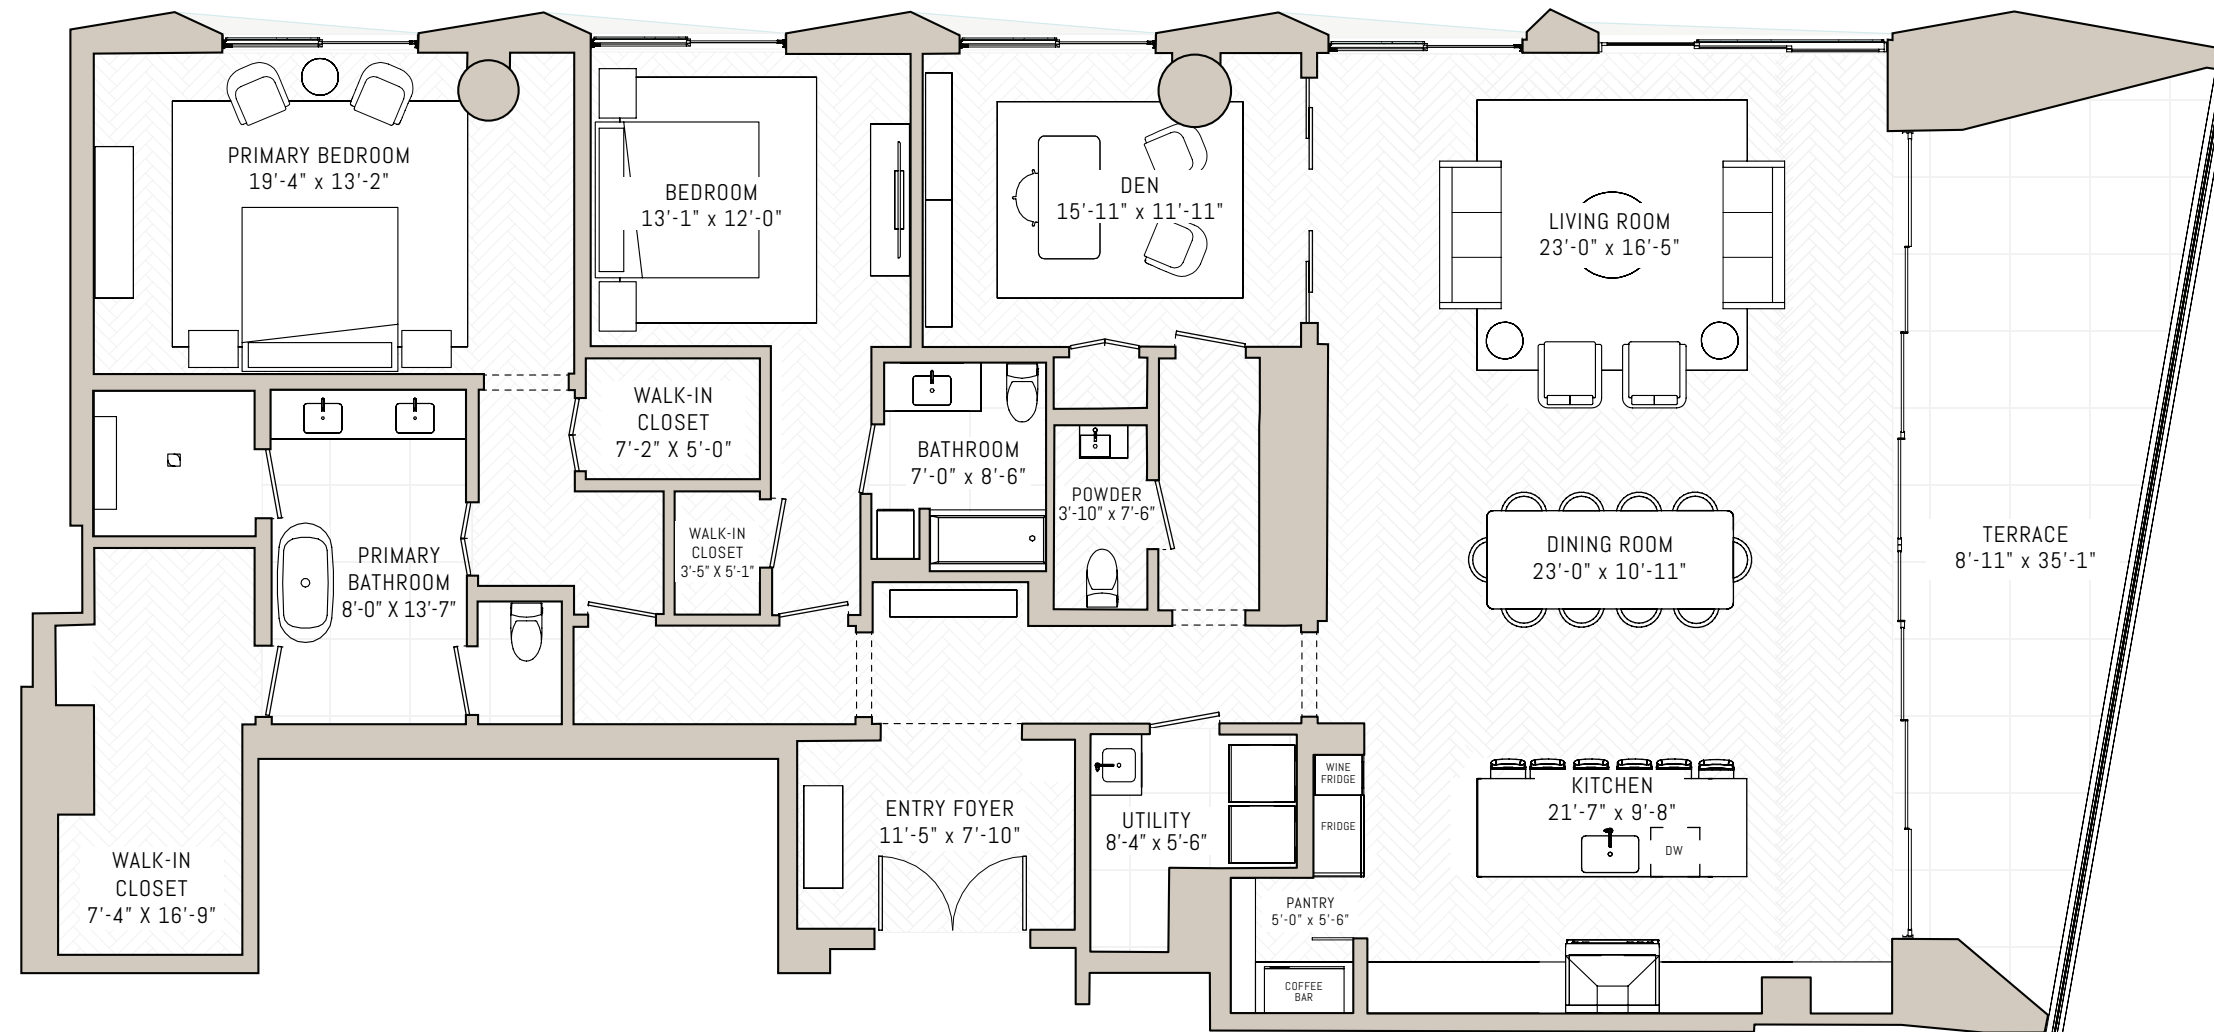

CELLO TOWER

SYMPHONY PARK | LAS VEGAS

PH2.1

2 BEDROOM + DEN | 2.5 BATHROOM | ~2,584 SQ FT

FLOORS 32-33

CELLO TOWER

SYMPHONY PARK | LAS VEGAS