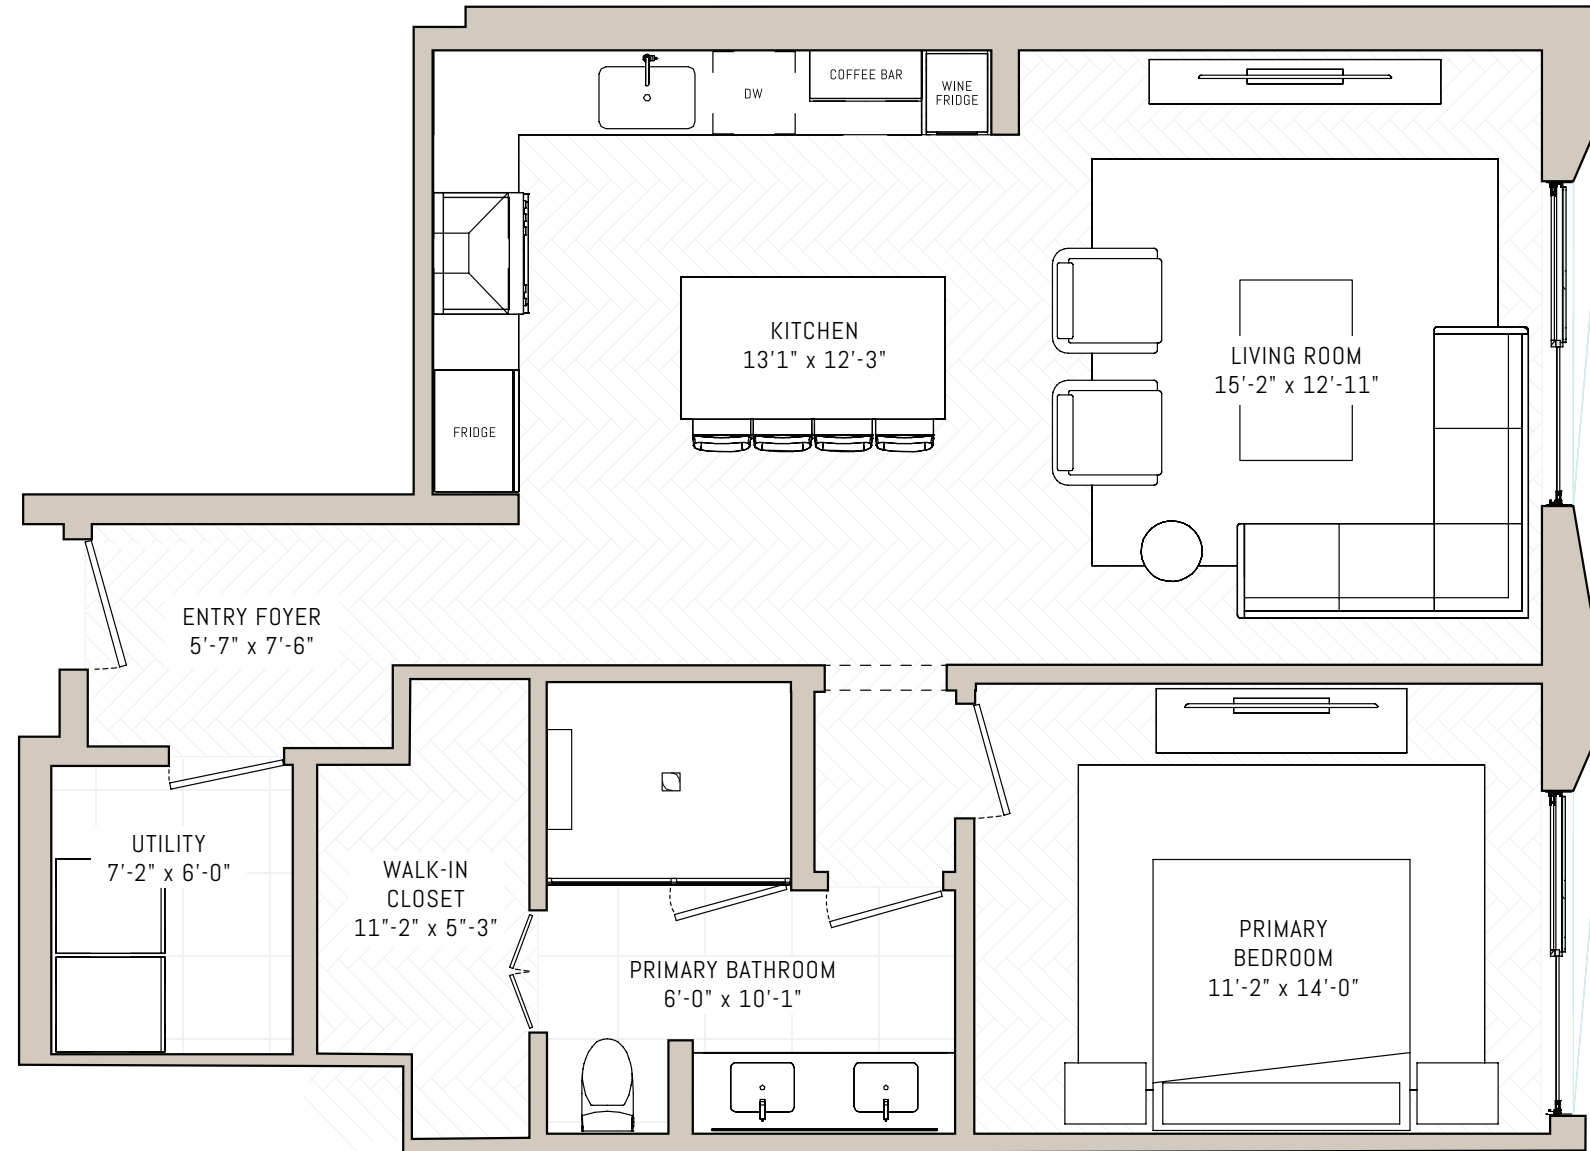

A1

1 BEDROOM | 1 BATHROOM | ~851 SQ FT

FLOORS 3-6

CELLO TOWER
SYMPHONY PARK | LAS VEGAS

A2

1 BEDROOM | 1 BATHROOM | ~873 SQ FT

FLOORS 3-6

CELLO TOWER

SYMPHONY PARK | LAS VEGAS

A3

1 BEDROOM | 1 BATHROOM | ~931 SQ FT

FLOORS 3-6

CELLO TOWER
SYMPHONY PARK | LAS VEGAS

A3.1

1 BEDROOM | 1 BATHROOM | ~918 SQ FT

FLOORS 8-21

CELLO TOWER

SYMPHONY PARK | LAS VEGAS

A4

1 BEDROOM | 1 BATHROOM | ~957 SQ FT

FLOORS 3-6

CELLO TOWER

SYMPHONY PARK | LAS VEGAS

A5