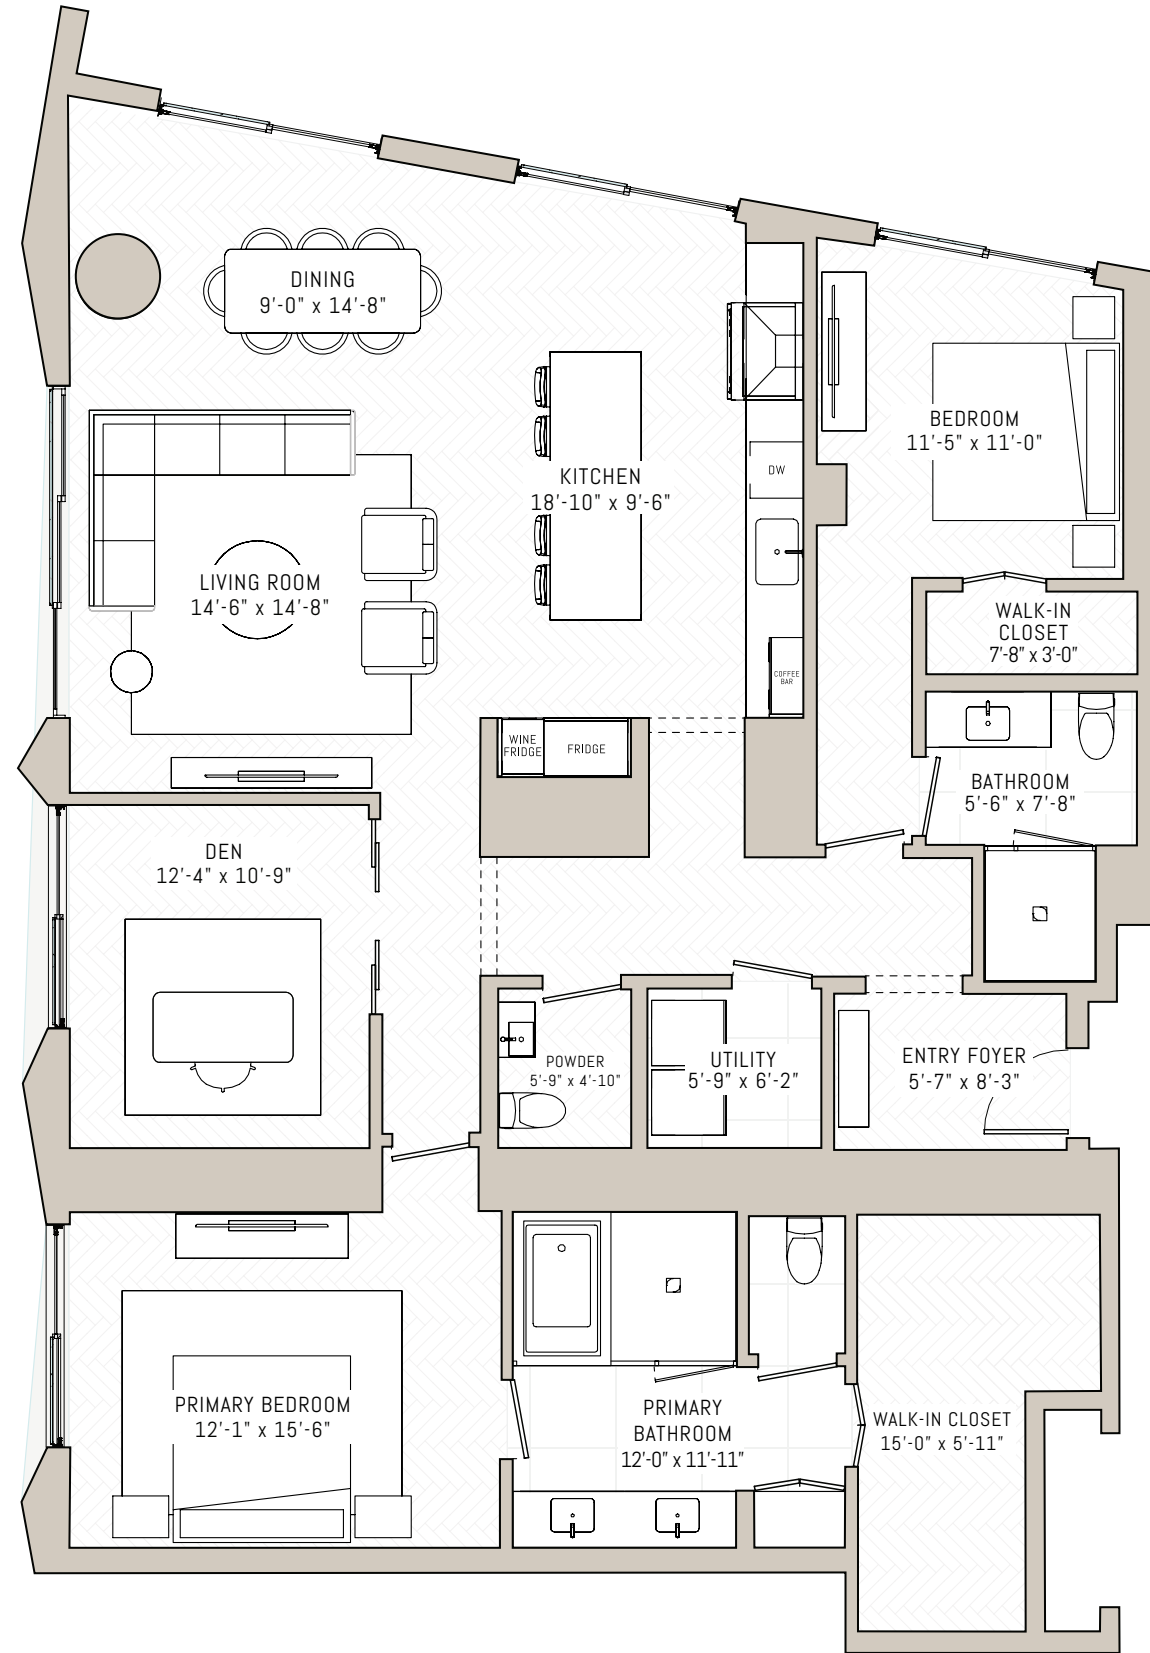

SYMPHONY PARK | LAS VEGAS

B6

2 BEDROOM + DEN | 2.5 BATHROOM | ~1,534 SQ FT

FLOORS 8-21

FLOORS 22-31

CELLO TOWER

SYMPHONY PARK | LAS VEGAS

B7

2 BEDROOM + DEN | 2.5 BATHROOM | ~1,827 SQ FT

FLOORS 22-31

CELLO TOWER

SYMPHONY PARK | LAS VEGAS

B7.1

2 BEDROOM + DEN | 2.5 BATHROOM | ~1,854 SQ FT

FLOORS
8, 10-15, 17-23, 25-31

CELLO TOWER
SYMPHONY PARK | LAS VEGAS

B7.2

2 BEDROOM + DEN | 2.5 BATHROOM | ~1,831 SQ FT

FLOORS
9, 16 & 24

CELLO TOWER
SYMPHONY PARK | LAS VEGAS

PH1

2 BEDROOM + DEN | 2.5 BATHROOM | ~2,552 SQ FT

FLOORS 32-33

CELLO TOWER