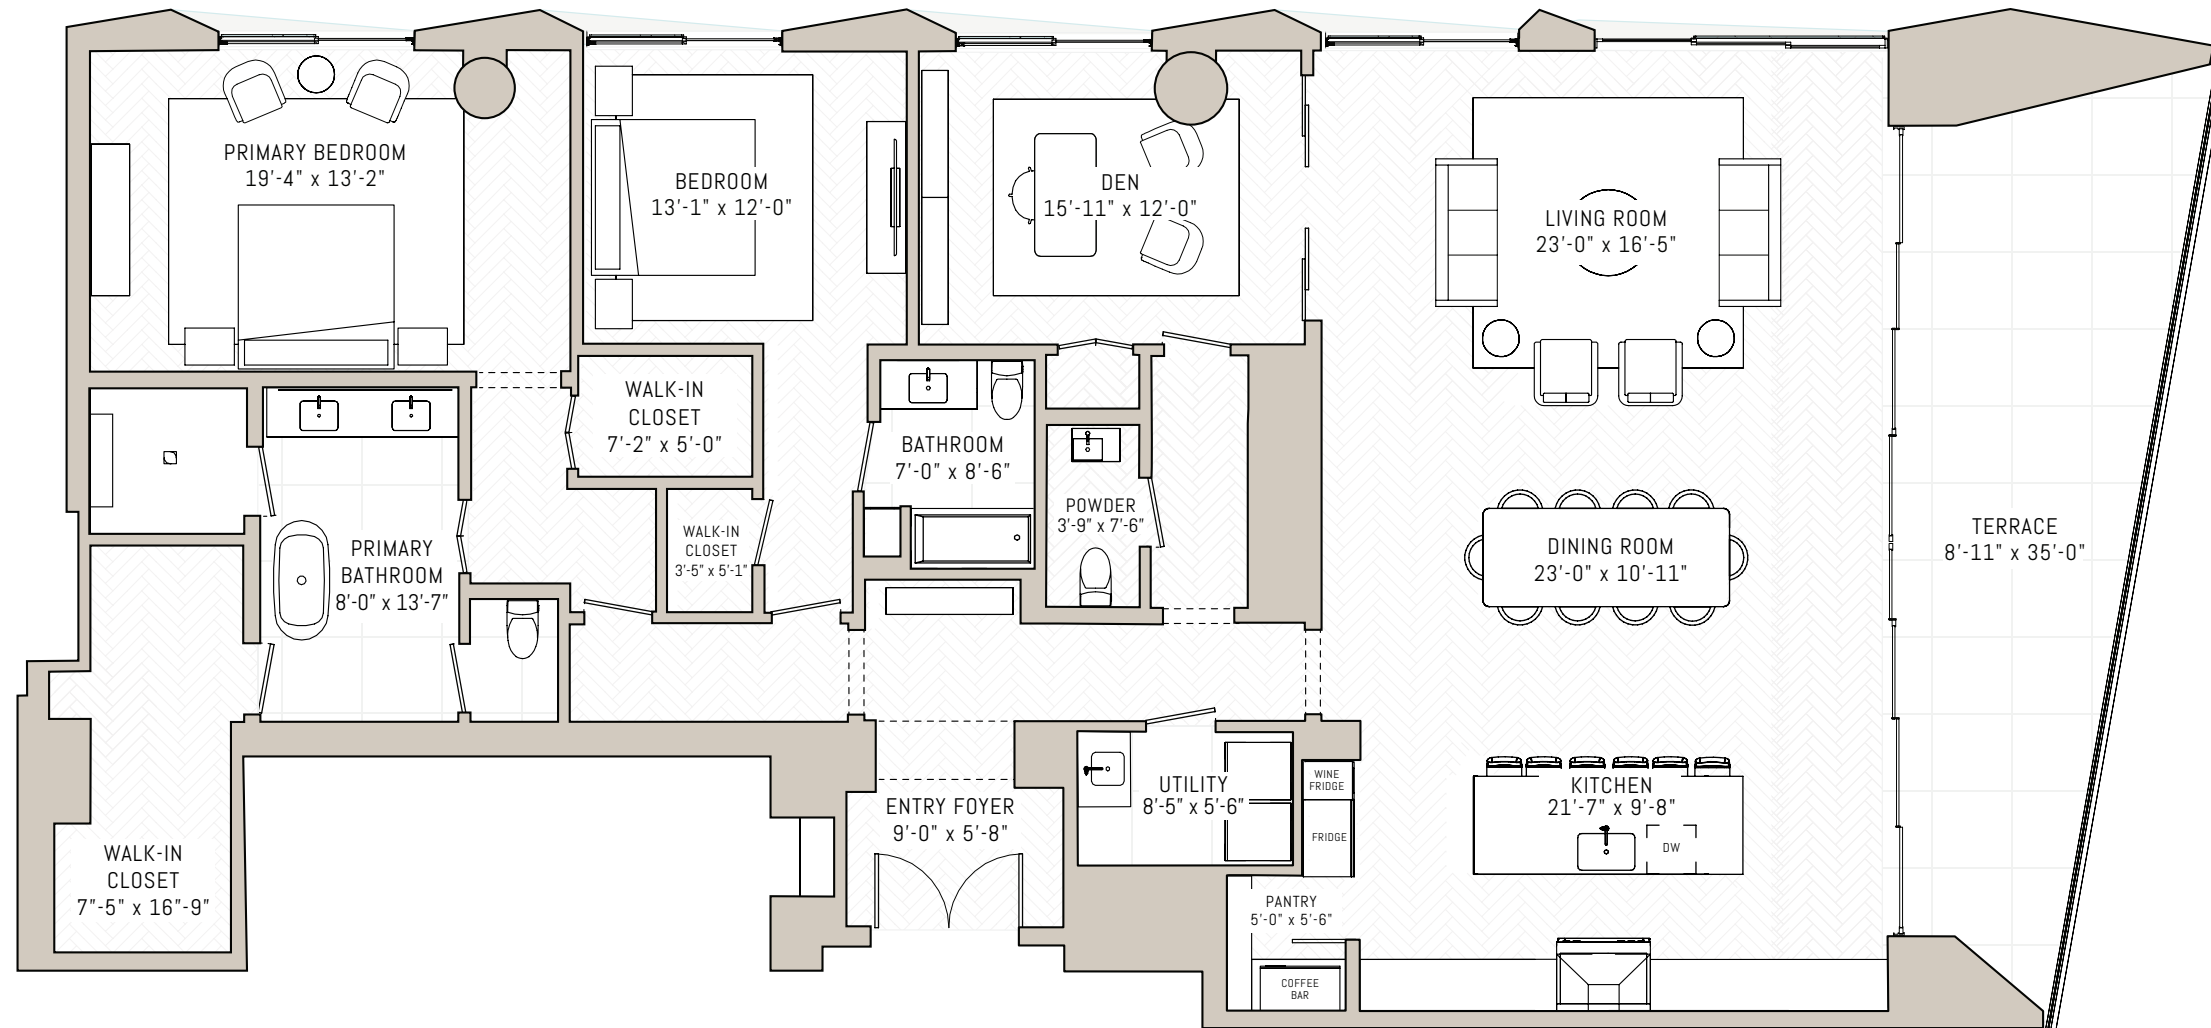

SYMPHONY PARK | LAS VEGAS

PH1.1

2 BEDROOM + DEN | 2.5 BATHROOM | ~2,614 SQ FT

FLOORS 32-33

CELLO TOWER
SYMPHONY PARK | LAS VEGAS

PH2

2 BEDROOM + DEN | 2.5 BATHROOM | ~2,549 SQ FT

FLOORS 32-33

CELLO TOWER

SYMPHONY PARK | LAS VEGAS

PH2.1

2 BEDROOM + DEN | 2.5 BATHROOM | ~2,584 SQ FT

FLOORS 32-33

CELLO TOWER

SYMPHONY PARK | LAS VEGAS