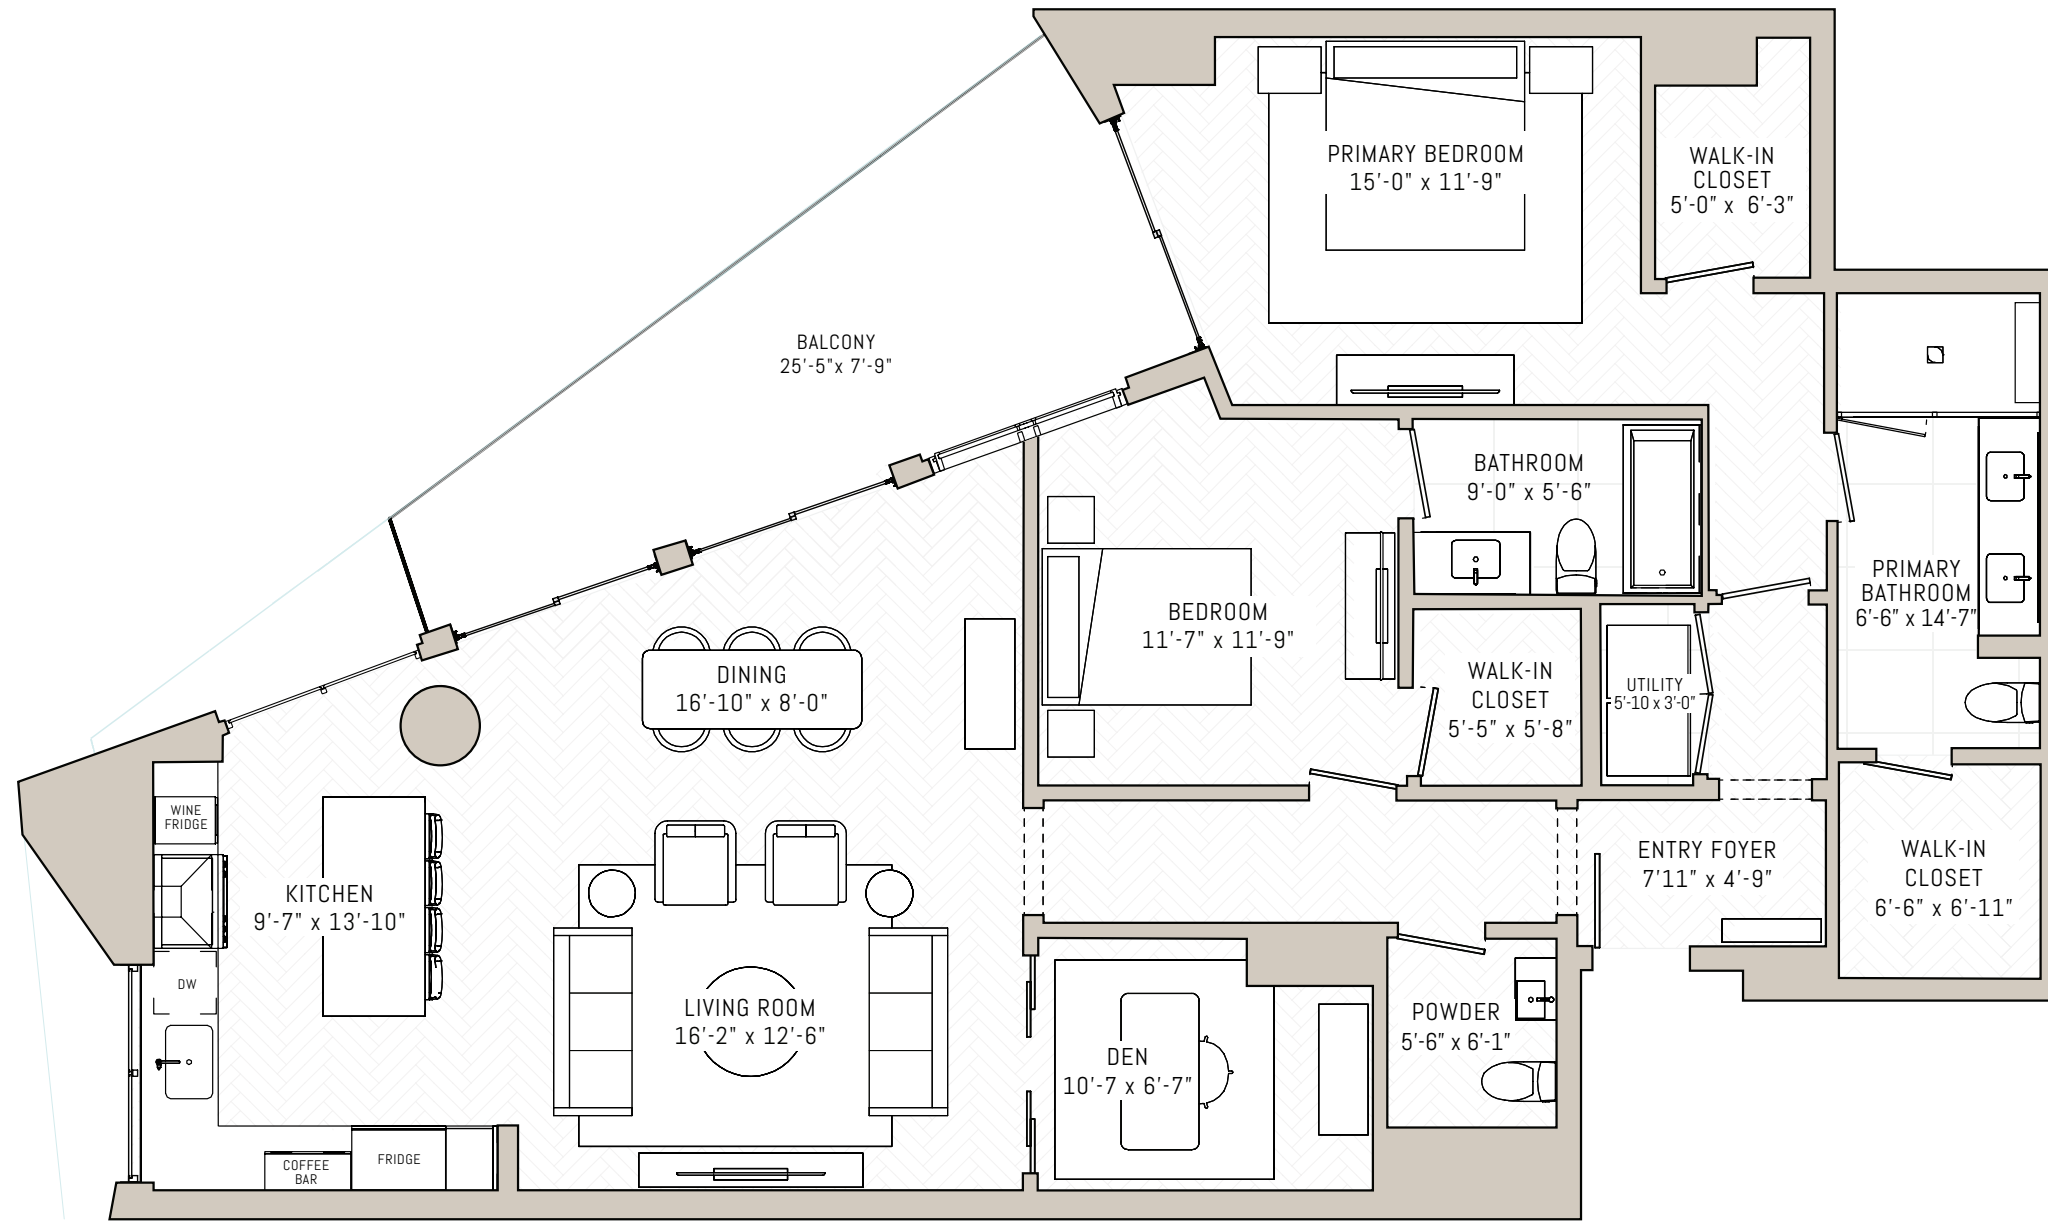

2 BEDROOM | 2 BATHROOM | ~1,324 SQ FT

FLOORS 8-21

CELLO TOWER

SYMPHONY PARK | LAS VEGAS

B5

2 BEDROOM + DEN | 2.5 BATHROOM | ~1,554 SQ FT

FLOORS 3-6

CELLO TOWER