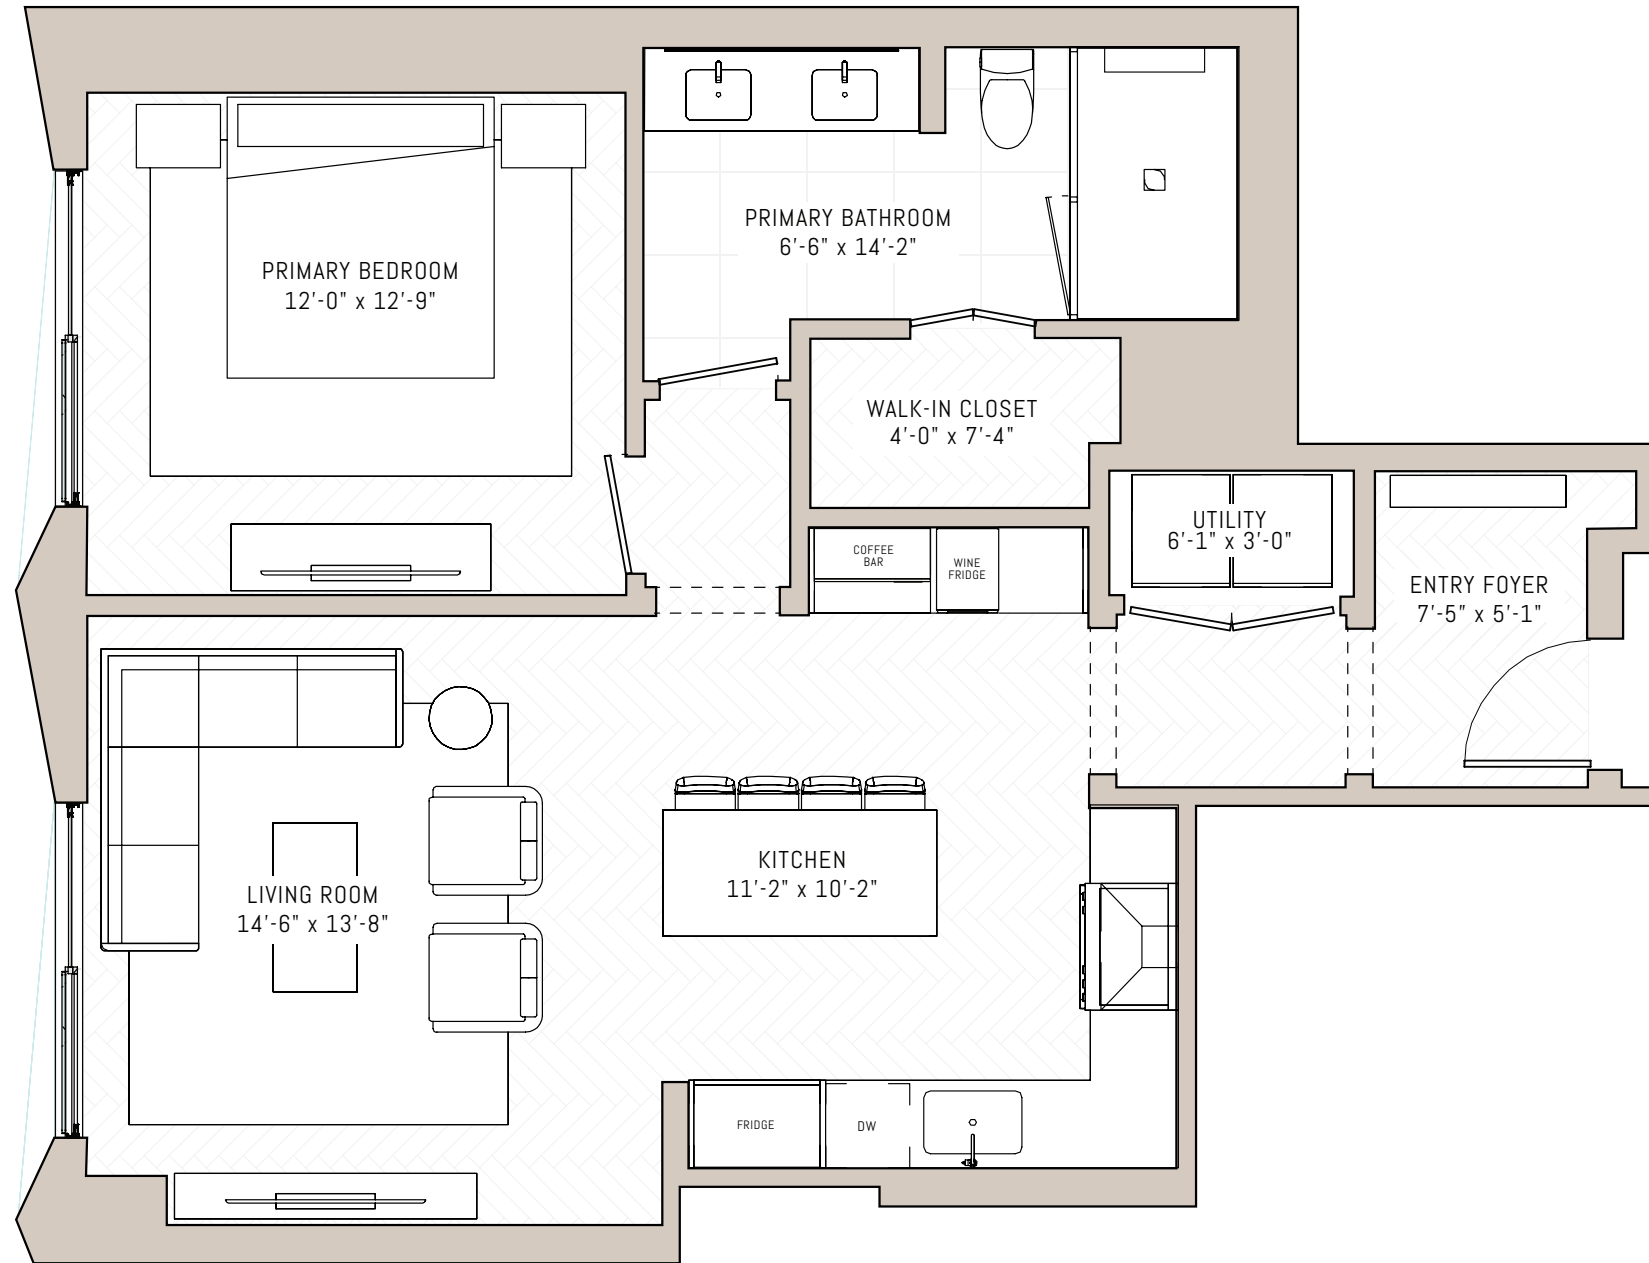

A1

1 BEDROOM | 1 BATHROOM | ~851 SQ FT

FLOORS 3-6

CELLO TOWER
SYMPHONY PARK | LAS VEGAS

A2

1 BEDROOM | 1 BATHROOM | ~873 SQ FT

FLOORS 3-6

CELLO TOWER

SYMPHONY PARK | LAS VEGAS

A3

1 BEDROOM | 1 BATHROOM | ~931 SQ FT

FLOORS 3-6

CELLO TOWER
SYMPHONY PARK | LAS VEGAS

A3.1

1 BEDROOM | 1 BATHROOM | ~918 SQ FT

FLOORS 8-21

CELLO TOWER

SYMPHONY PARK | LAS VEGAS

A4

1 BEDROOM | 1 BATHROOM | ~957 SQ FT

FLOORS 3-6

CELLO TOWER

SYMPHONY PARK | LAS VEGAS

A5