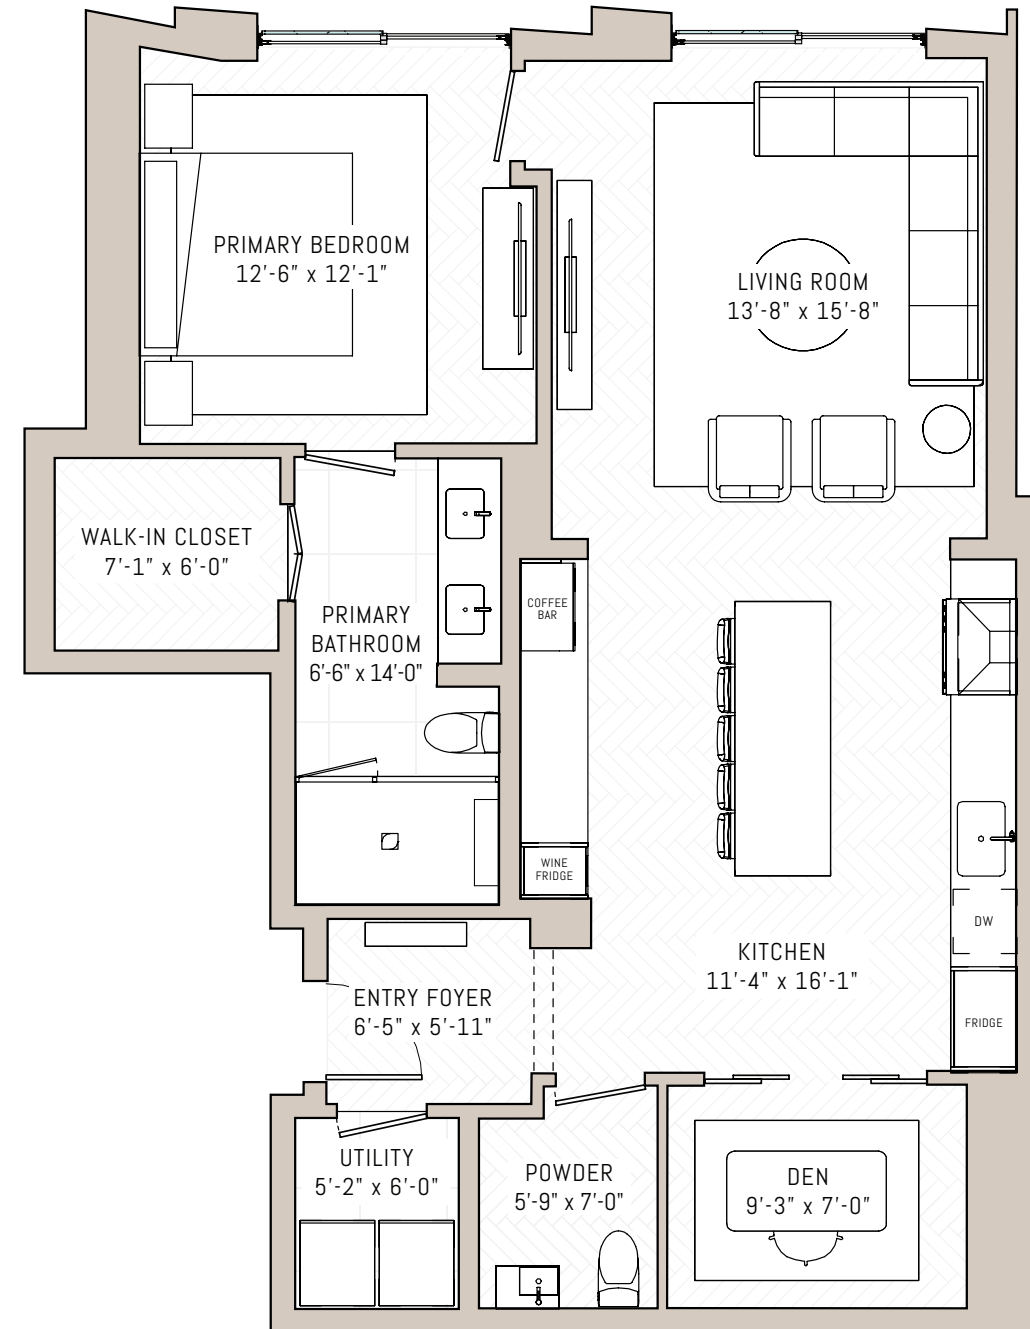

CELLO TOWER

SYMPHONY PARK | LAS VEGAS

A4

1 BEDROOM | 1 BATHROOM | ~957 SQ FT

FLOORS 3-6

CELLO TOWER

SYMPHONY PARK | LAS VEGAS

A5

1 BEDROOM + DEN | 1.5 BATHROOM | ~1002 SQ FT

FLOORS 8-21

CELLO TOWER
SYMPHONY PARK | LAS VEGAS

A6

1 BEDROOM + DEN | 1.5 BATHROOM | ~1,020 SQ FT

FLOORS 3-6

CELLO TOWER

SYMPHONY PARK | LAS VEGAS

A7

1 BEDROOM + DEN | 1.5 BATHROOM | ~1,009 SQ FT

FLOORS 8-21

CELLO TOWER
SYMPHONY PARK | LAS VEGAS

A8

1 BEDROOM + DEN | 1.5 BATHROOM | ~1,022 SQ FT

FLOORS 8-21

FLOORS 22-31

CELLO TOWER

SYMPHONY PARK | LAS VEGAS

A9

1 BEDROOM + DEN | 1.5 BATHROOM | ~1,091 SQ FT

FLOORS 8-21

FLOORS 22-31

CELLO TOWER

SYMPHONY PARK | LAS VEGAS