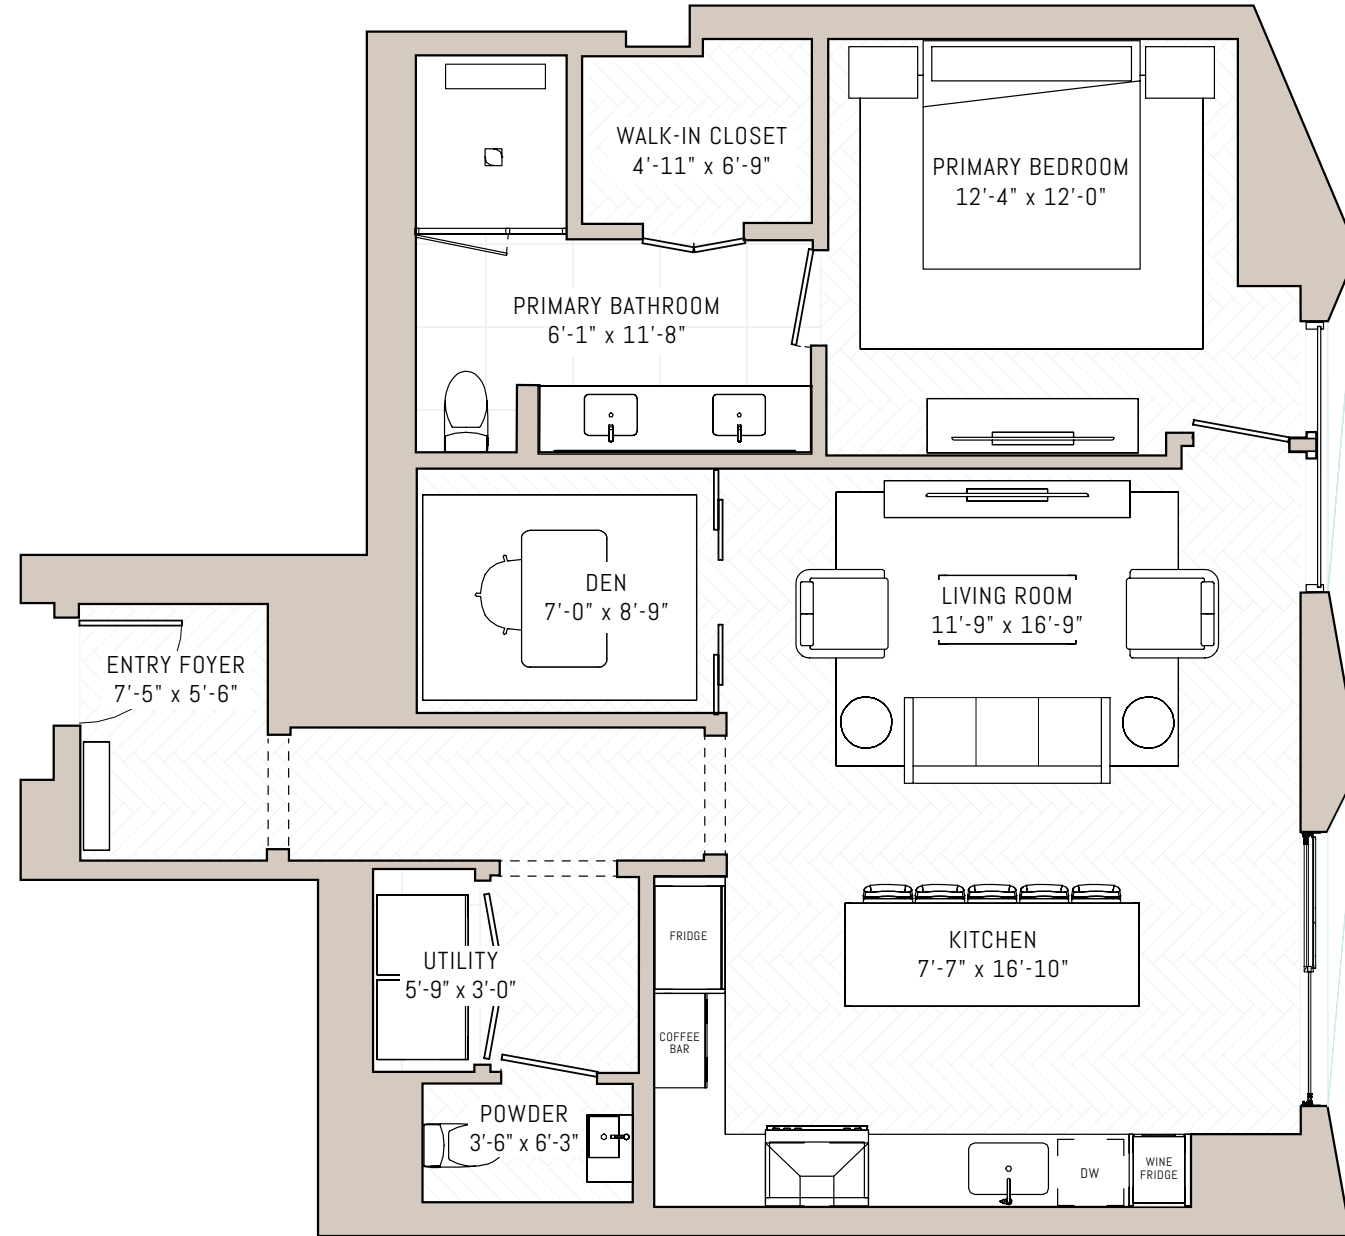

1 BEDROOM + DEN | 1.5 BATHROOM | ~1002 SQ FT

FLOORS 8-21

CELLO TOWER
SYMPHONY PARK | LAS VEGAS

A6

1 BEDROOM + DEN | 1.5 BATHROOM | ~1,020 SQ FT

FLOORS 3-6

CELLO TOWER

SYMPHONY PARK | LAS VEGAS

A7

1 BEDROOM + DEN | 1.5 BATHROOM | ~1,009 SQ FT

FLOORS 8-21

CELLO TOWER
SYMPHONY PARK | LAS VEGAS

A8

1 BEDROOM + DEN | 1.5 BATHROOM | ~1,022 SQ FT

FLOORS 8-21

FLOORS 22-31