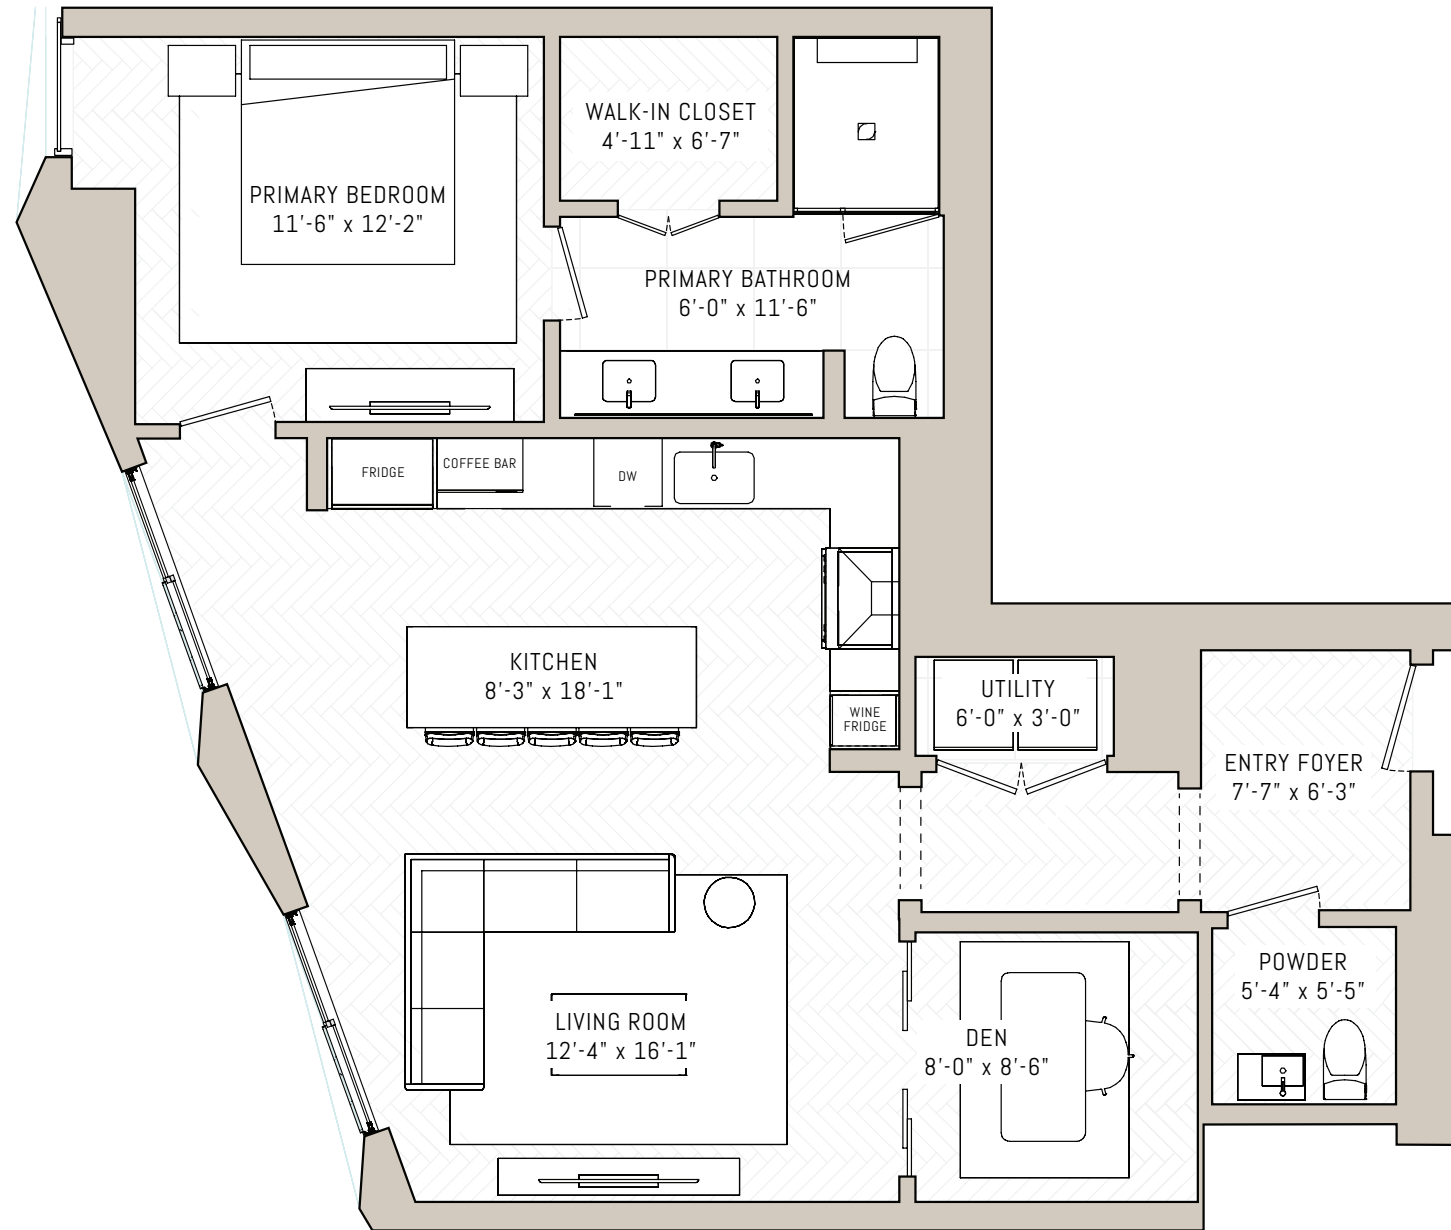

A7

1 BEDROOM + DEN | 1.5 BATHROOM | ~1,009 SQ FT

FLOORS 8-21

CELLO TOWER
SYMPHONY PARK | LAS VEGAS

A8

1 BEDROOM + DEN | 1.5 BATHROOM | ~1,022 SQ FT

FLOORS 8-21

FLOORS 22-31

CELLO TOWER

SYMPHONY PARK | LAS VEGAS

A9

1 BEDROOM + DEN | 1.5 BATHROOM | ~1,091 SQ FT

FLOORS 8-21

FLOORS 22-31

CELLO TOWER

SYMPHONY PARK | LAS VEGAS

A10

1 BEDROOM + DEN | 1.5 BATHROOM | ~1,105 SQ FT

FLOORS 3-6

CELLO TOWER

SYMPHONY PARK | LAS VEGAS

A11

1 BEDROOM + DEN | 1.5 BATHROOM | ~1,180 SQ FT

FLOORS 3-5