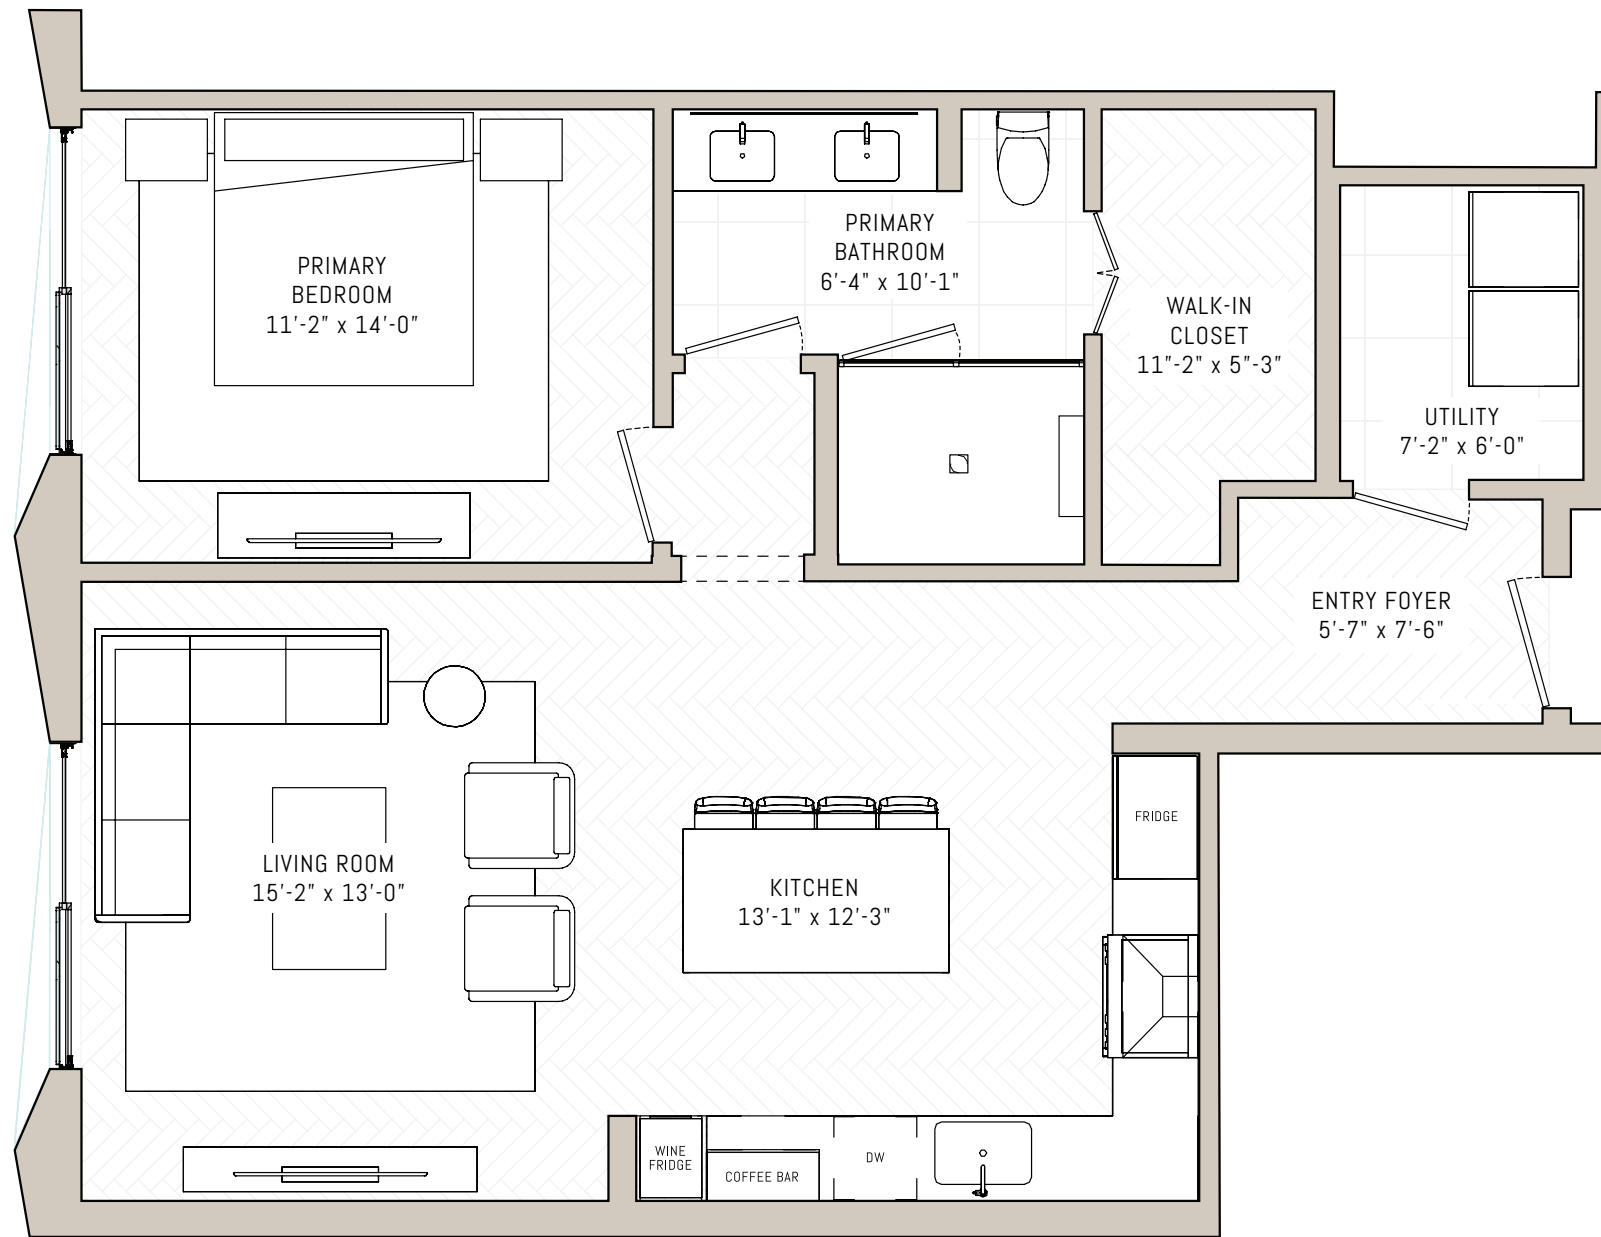

A1

1 BEDROOM | 1 BATHROOM | ~851 SQ FT

FLOORS 3-6

CELLO TOWER
SYMPHONY PARK | LAS VEGAS

A2

1 BEDROOM | 1 BATHROOM | ~873 SQ FT

FLOORS 3-6

CELLO TOWER

SYMPHONY PARK | LAS VEGAS

A3

1 BEDROOM | 1 BATHROOM | ~931 SQ FT

FLOORS 3-6

CELLO TOWER
SYMPHONY PARK | LAS VEGAS

A3.1

1 BEDROOM | 1 BATHROOM | ~918 SQ FT

FLOORS 8-21

CELLO TOWER

SYMPHONY PARK | LAS VEGAS

A4

1 BEDROOM | 1 BATHROOM | ~957 SQ FT

FLOORS 3-6

CELLO TOWER

SYMPHONY PARK | LAS VEGAS

A5