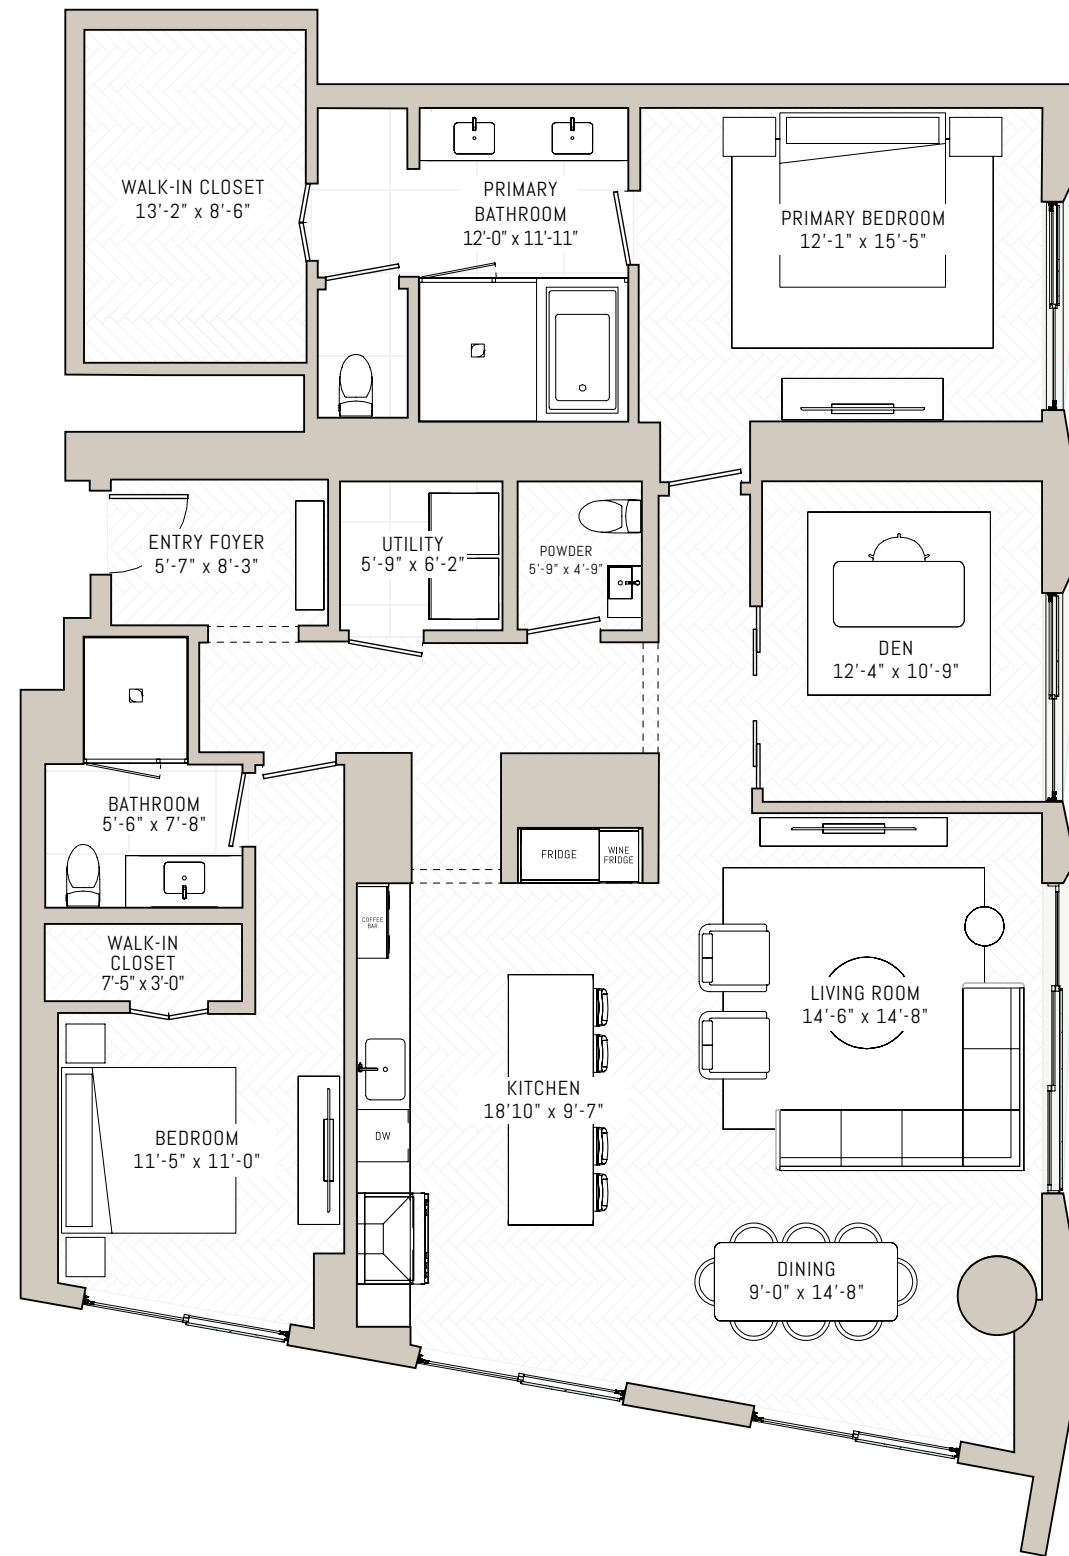

SYMPHONY PARK | LAS VEGAS

B6

2 BEDROOM + DEN | 2.5 BATHROOM | ~1,534 SQ FT

FLOORS 8-21

FLOORS 22-31

CELLO TOWER

SYMPHONY PARK | LAS VEGAS

B7

2 BEDROOM + DEN | 2.5 BATHROOM | ~1,827 SQ FT

FLOORS 22-31

CELLO TOWER

SYMPHONY PARK | LAS VEGAS

B7.1

2 BEDROOM + DEN | 2.5 BATHROOM | ~1,854 SQ FT

FLOORS
8, 10-15, 17-23, 25-31

CELLO TOWER
SYMPHONY PARK | LAS VEGAS