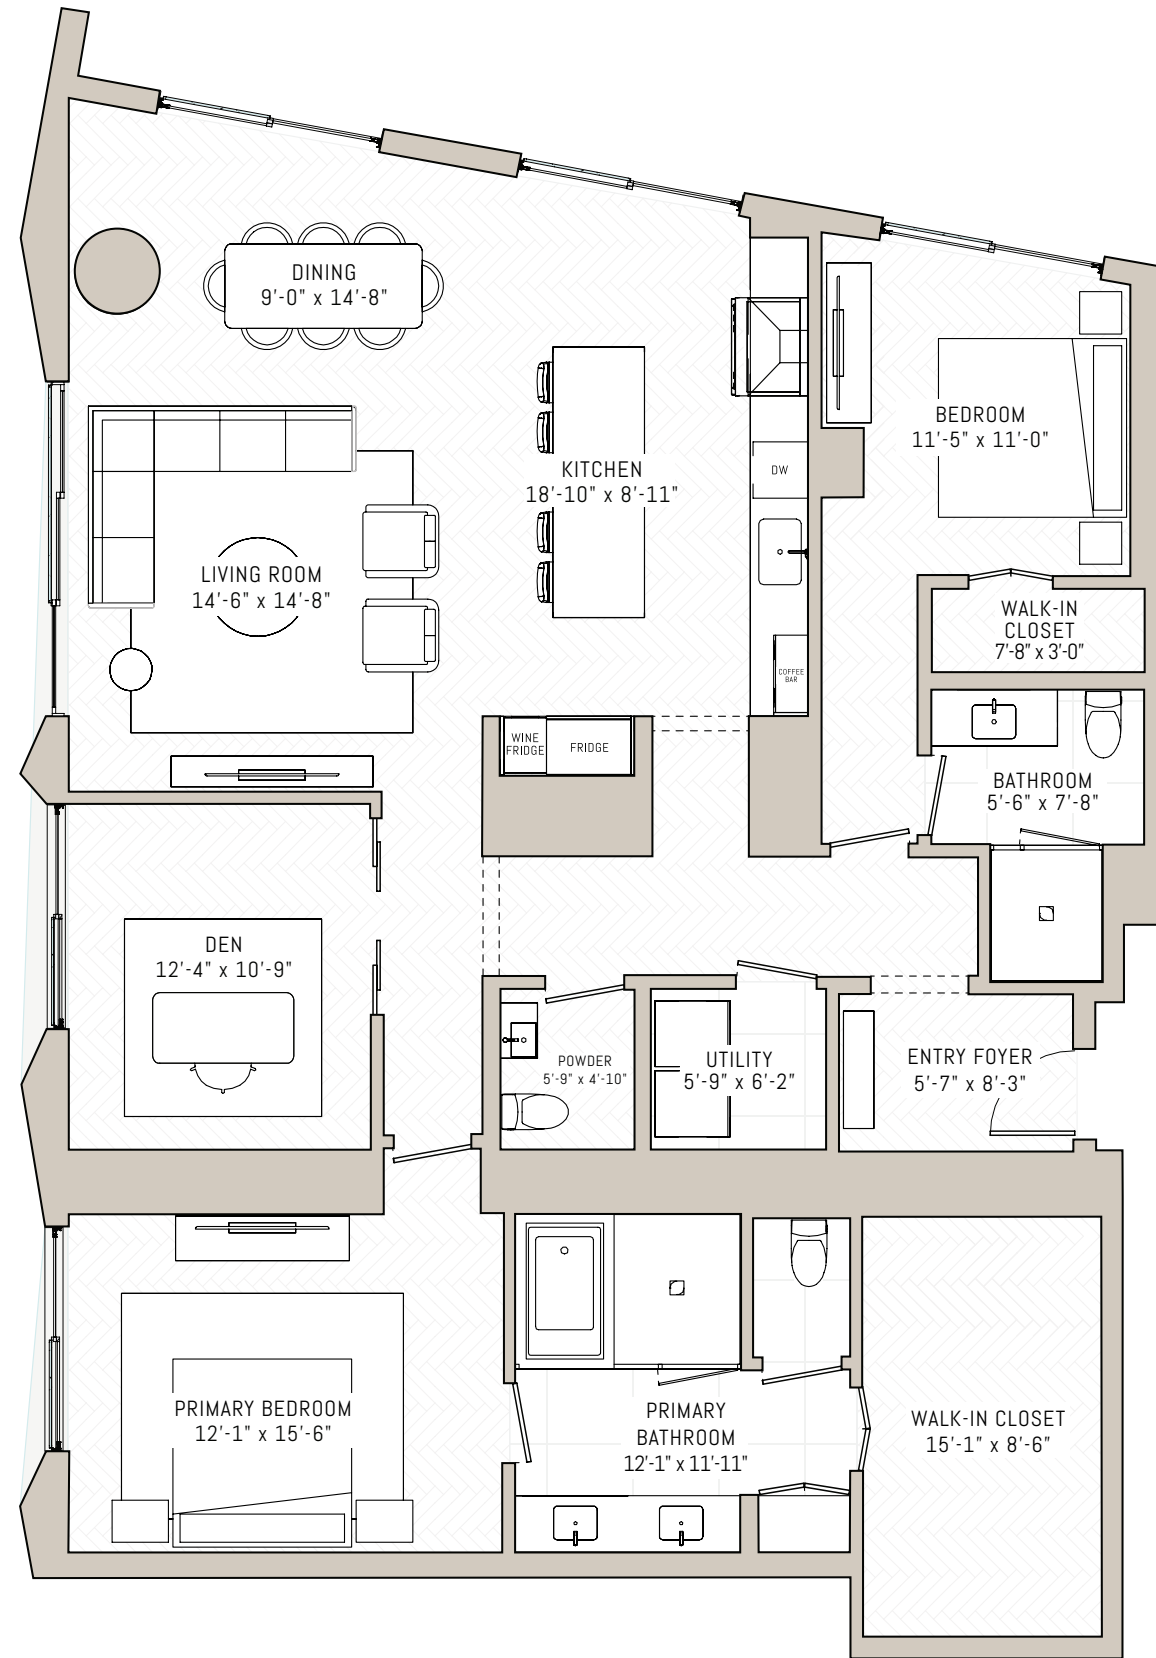

SYMPHONY PARK | LAS VEGAS

B6

2 BEDROOM + DEN | 2.5 BATHROOM | ~1,534 SQ FT

FLOORS 8-21

FLOORS 22-31

CELLO TOWER

SYMPHONY PARK | LAS VEGAS

B7

2 BEDROOM + DEN | 2.5 BATHROOM | ~1,827 SQ FT

FLOORS 22-31

CELLO TOWER

SYMPHONY PARK | LAS VEGAS

B7.1

2 BEDROOM + DEN | 2.5 BATHROOM | ~1,854 SQ FT

FLOORS
8, 10-15, 17-23, 25-31

CELLO TOWER
SYMPHONY PARK | LAS VEGAS

B7.2

2 BEDROOM + DEN | 2.5 BATHROOM | ~1,831 SQ FT

FLOORS
9, 16 & 24

CELLO TOWER
SYMPHONY PARK | LAS VEGAS

PH1

2 BEDROOM + DEN | 2.5 BATHROOM | ~2,552 SQ FT

FLOORS 32-33

CELLO TOWER