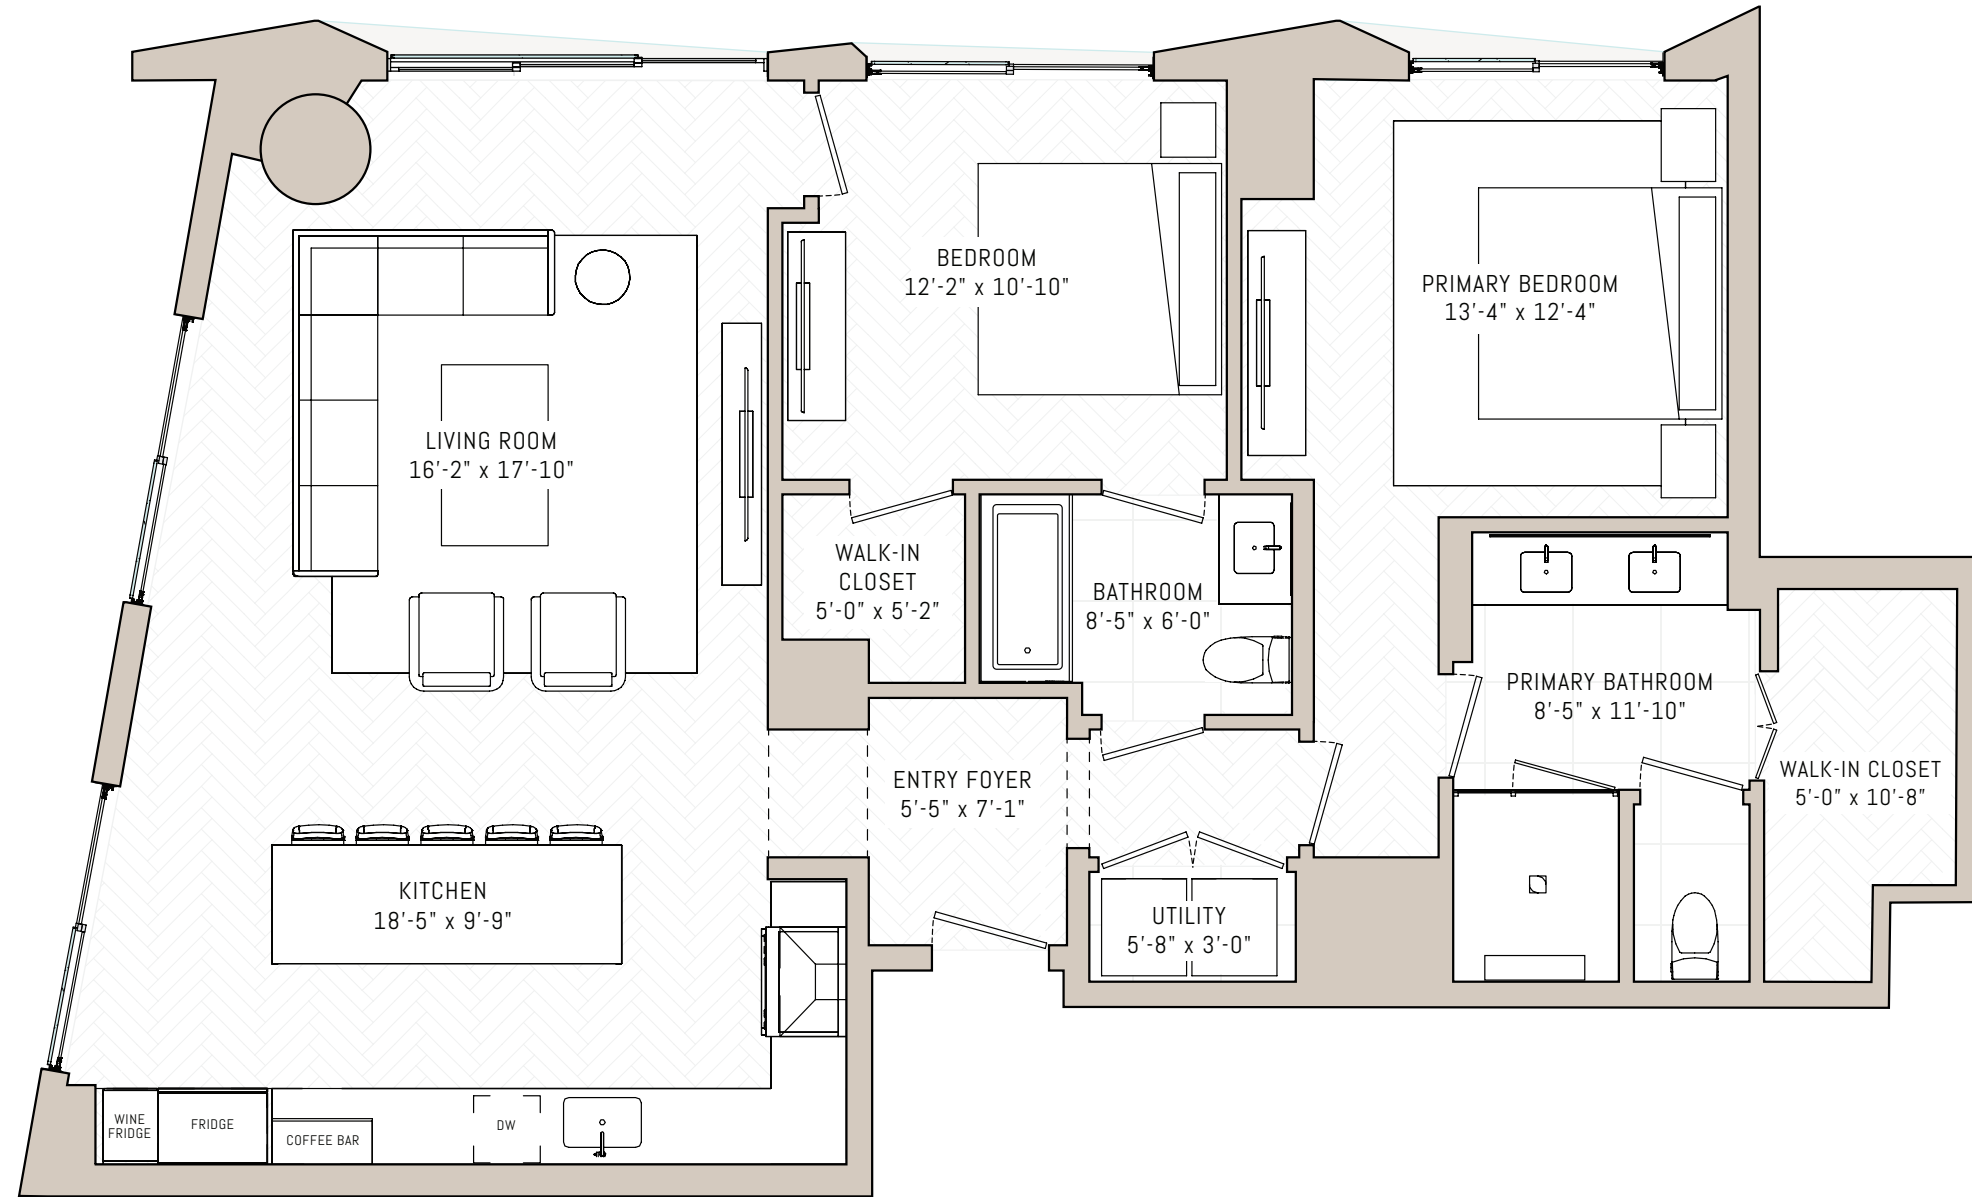

SYMPHONY PARK | LAS VEGAS

B3

2 BEDROOM | 2 BATHROOM | ~1,248 SQ FT

FLOORS 8-21

FLOORS 22-31

CELLO TOWER

SYMPHONY PARK | LAS VEGAS

B4

2 BEDROOM | 2 BATHROOM | ~1,324 SQ FT

FLOORS 8-21

CELLO TOWER

SYMPHONY PARK | LAS VEGAS

B5

2 BEDROOM + DEN | 2.5 BATHROOM | ~1,554 SQ FT

FLOORS 3-6

CELLO TOWER