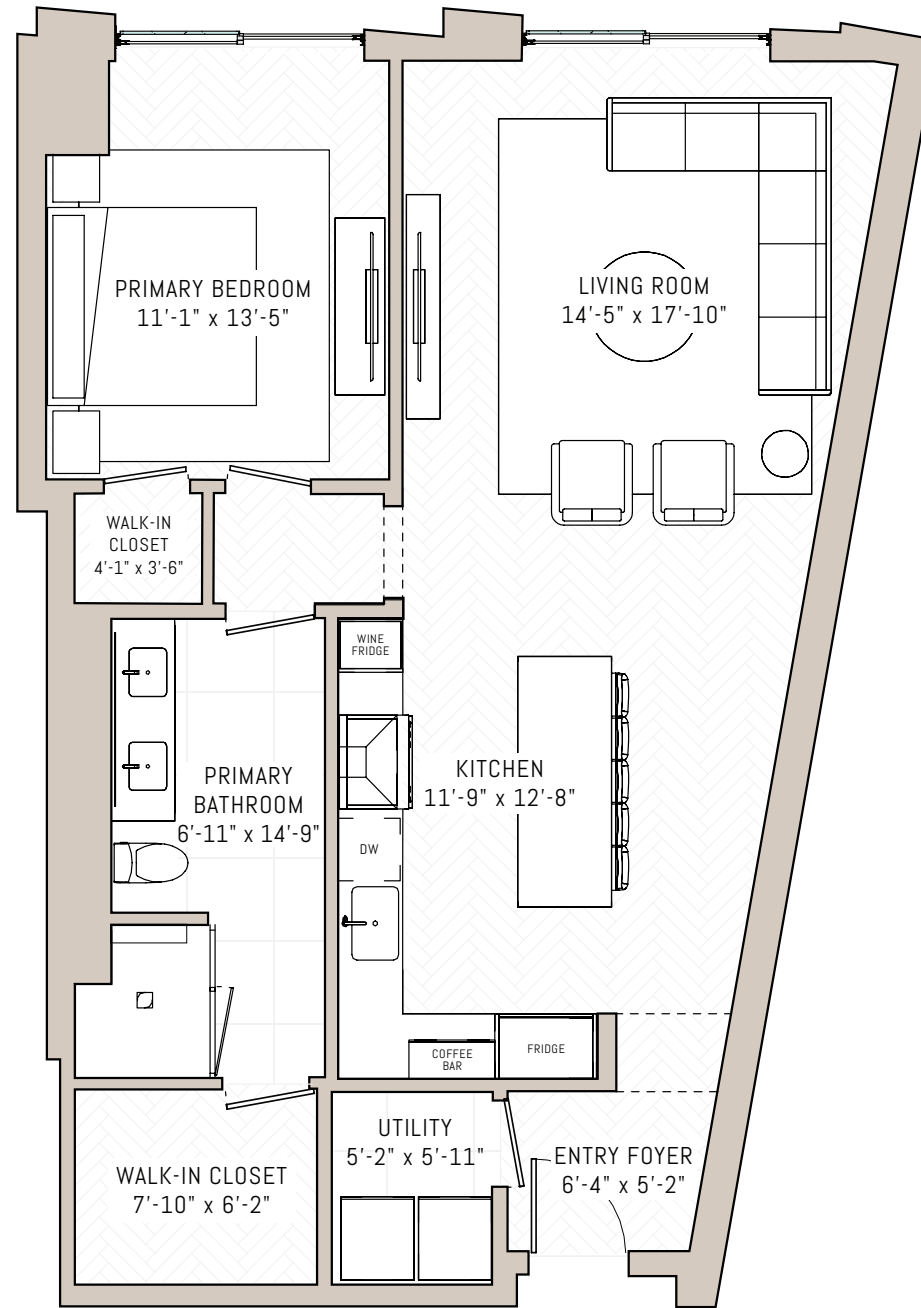

SYMPHONY PARK | LAS VEGAS

A3

1 BEDROOM | 1 BATHROOM | ~931 SQ FT

FLOORS 3-6

CELLO TOWER
SYMPHONY PARK | LAS VEGAS

A3.1

1 BEDROOM | 1 BATHROOM | ~918 SQ FT

FLOORS 8-21

CELLO TOWER

SYMPHONY PARK | LAS VEGAS

A4

1 BEDROOM | 1 BATHROOM | ~957 SQ FT

FLOORS 3-6

CELLO TOWER

SYMPHONY PARK | LAS VEGAS

A5

1 BEDROOM + DEN | 1.5 BATHROOM | ~1002 SQ FT

FLOORS 8-21

CELLO TOWER
SYMPHONY PARK | LAS VEGAS

A6

1 BEDROOM + DEN | 1.5 BATHROOM | ~1,020 SQ FT

FLOORS 3-6

CELLO TOWER

SYMPHONY PARK | LAS VEGAS

A7

1 BEDROOM + DEN | 1.5 BATHROOM | ~1,009 SQ FT

FLOORS 8-21

CELLO TOWER
SYMPHONY PARK | LAS VEGAS

A8

1 BEDROOM + DEN | 1.5 BATHROOM | ~1,022 SQ FT

FLOORS 8-21

FLOORS 22-31