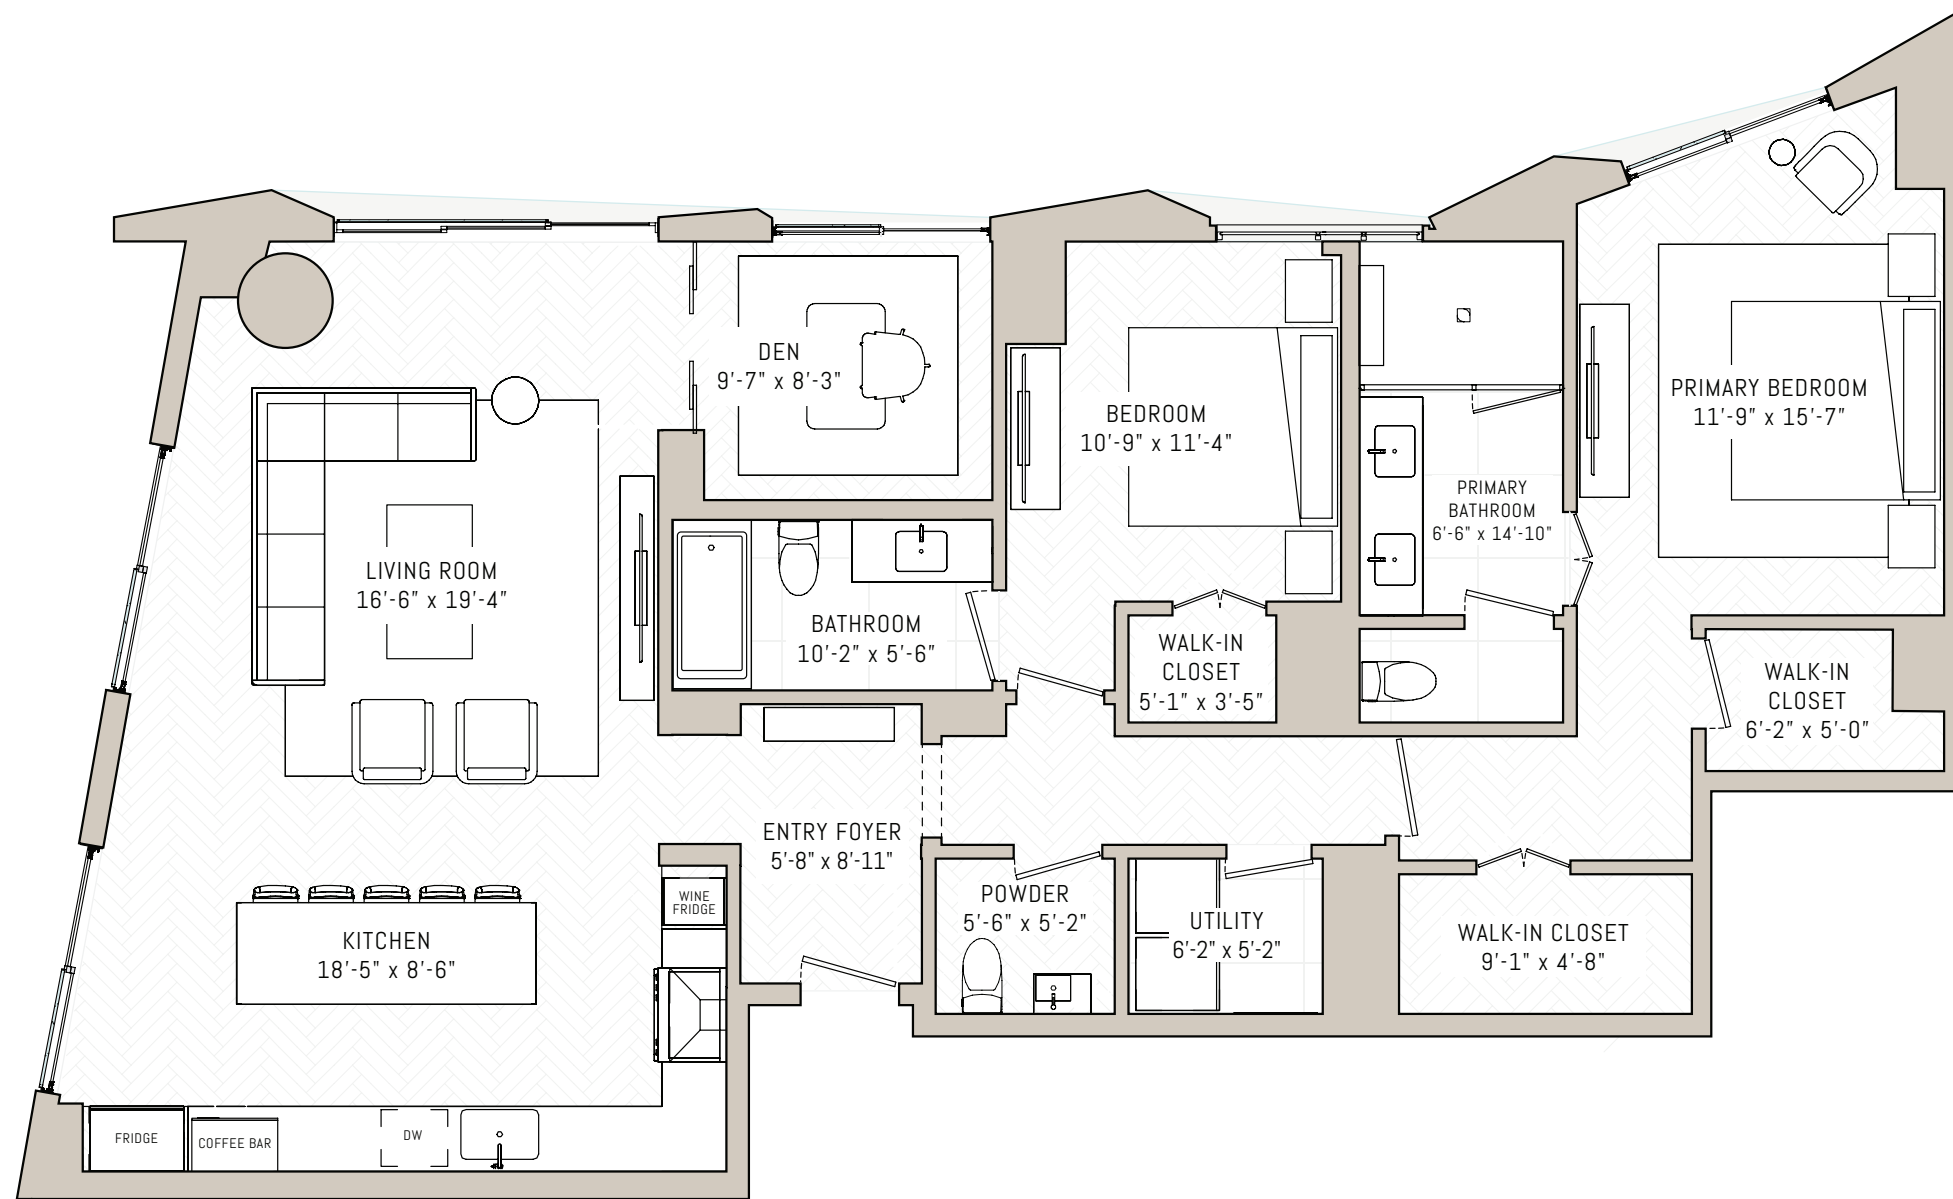

SYMPHONY PARK | LAS VEGAS

B6

2 BEDROOM + DEN | 2.5 BATHROOM | ~1,534 SQ FT

FLOORS 8-21

FLOORS 22-31

CELLO TOWER

SYMPHONY PARK | LAS VEGAS

B7