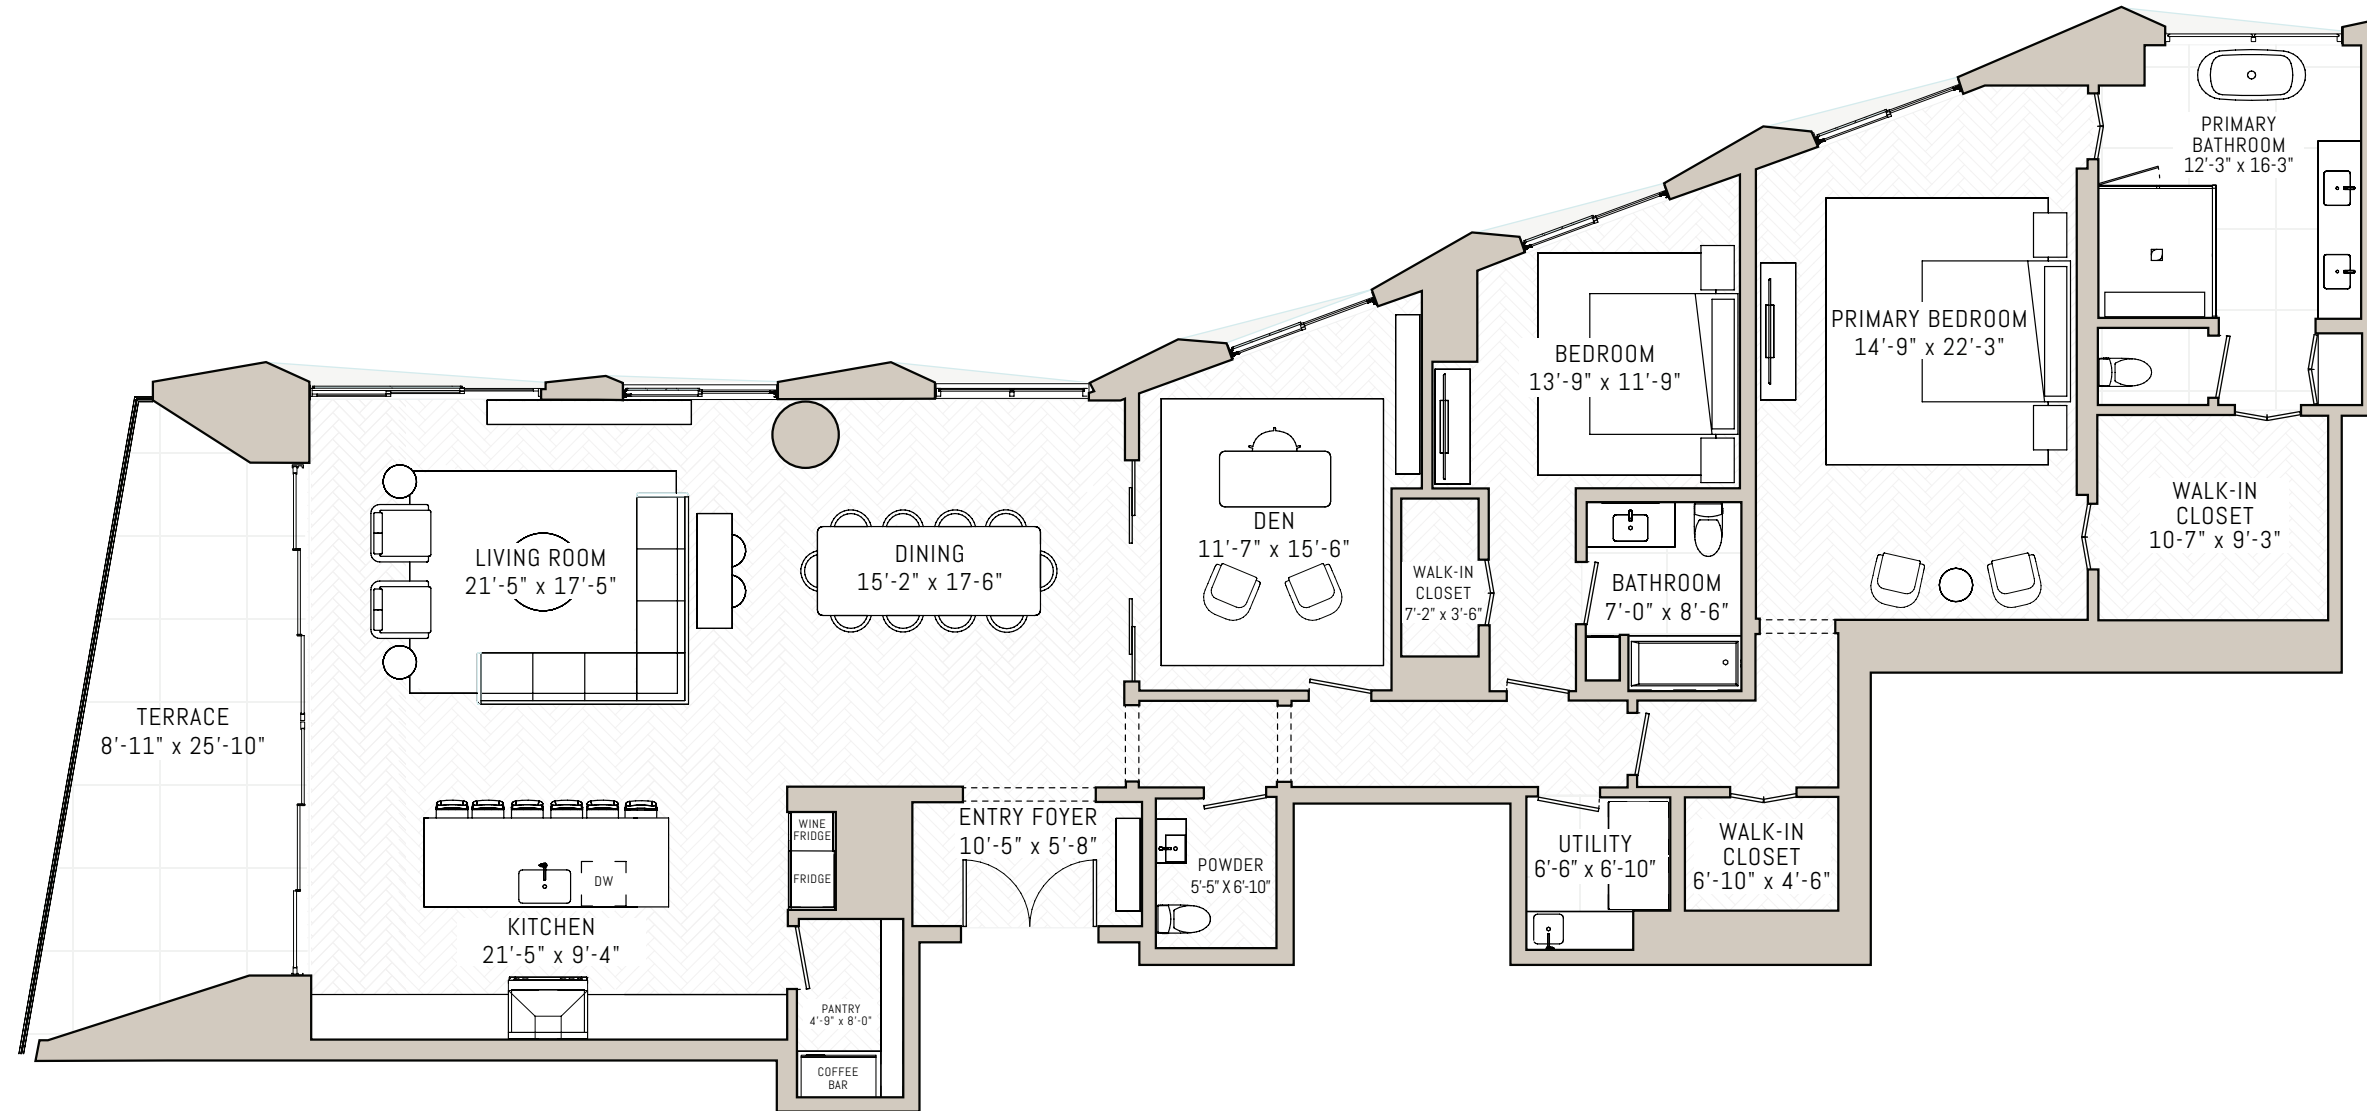

B7.2

2 BEDROOM + DEN | 2.5 BATHROOM | ~1,831 SQ FT

FLOORS
9, 16 & 24

CELLO TOWER
SYMPHONY PARK | LAS VEGAS

PH1

2 BEDROOM + DEN | 2.5 BATHROOM | ~2,552 SQ FT

FLOORS 32-33

CELLO TOWER