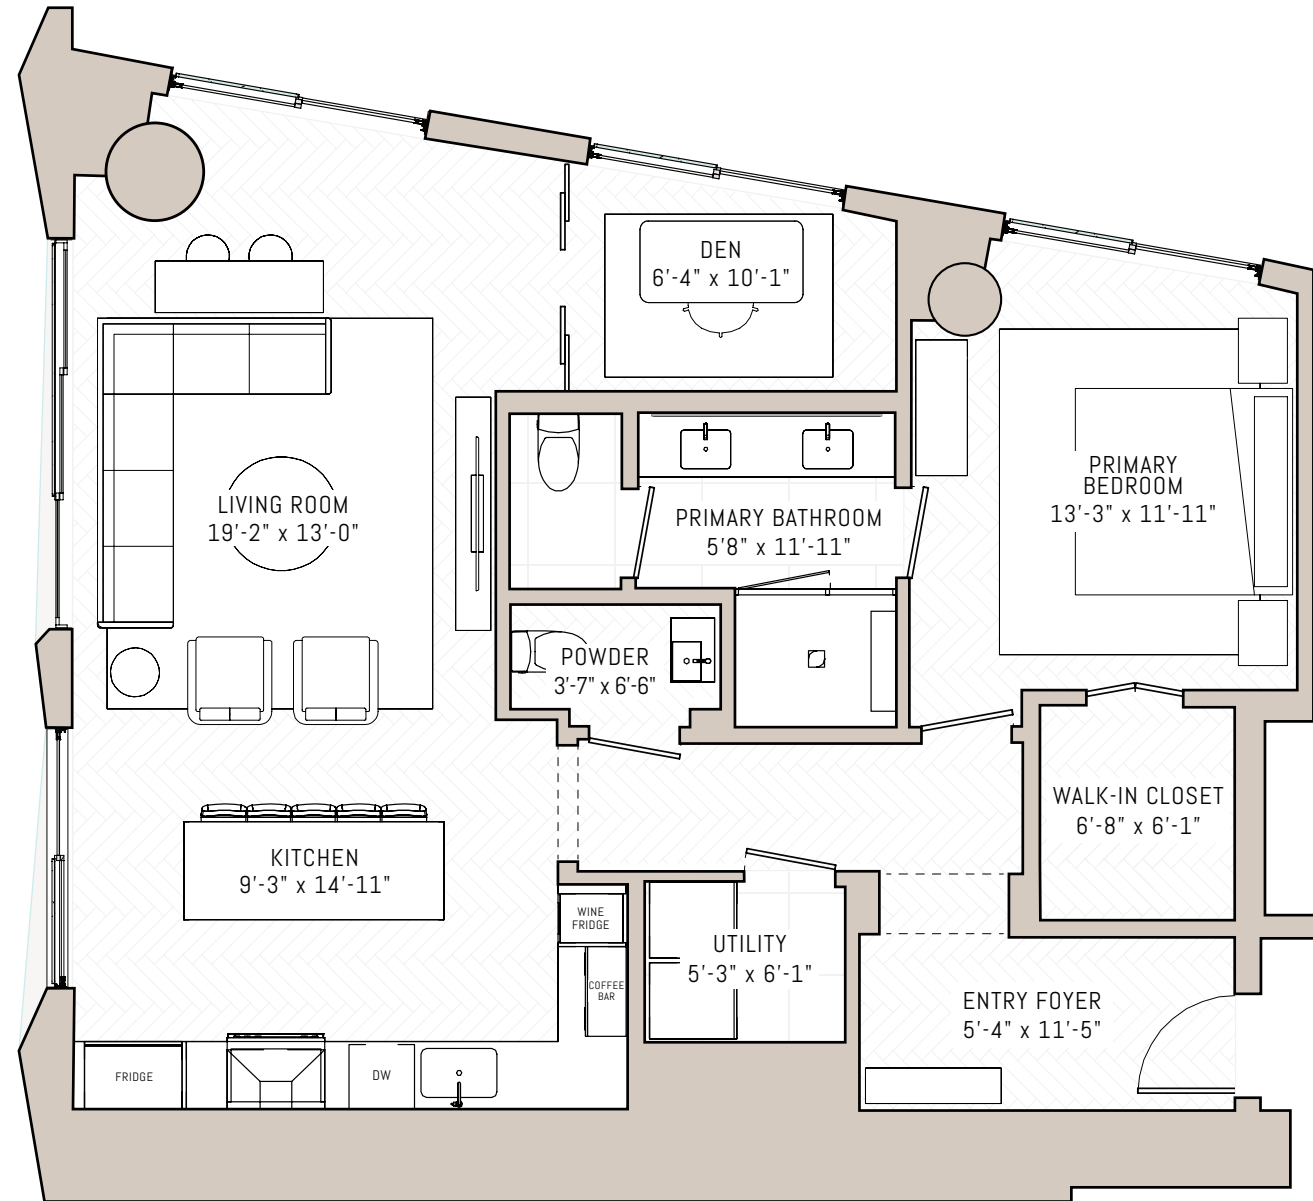

CELLO TOWER

SYMPHONY PARK | LAS VEGAS

A9

1 BEDROOM + DEN | 1.5 BATHROOM | ~1,091 SQ FT

FLOORS 8-21

FLOORS 22-31

CELLO TOWER

SYMPHONY PARK | LAS VEGAS

A10

1 BEDROOM + DEN | 1.5 BATHROOM | ~1,105 SQ FT

FLOORS 3-6

CELLO TOWER

SYMPHONY PARK | LAS VEGAS

A11

1 BEDROOM + DEN | 1.5 BATHROOM | ~1,180 SQ FT

FLOORS 3-5