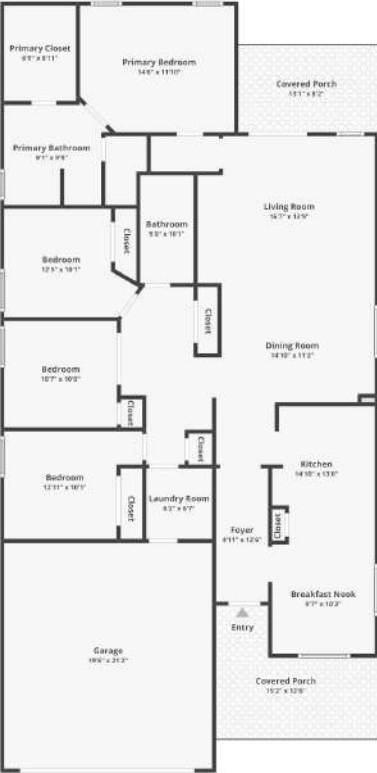

2159 E Stacey Rd, Gilbert, AZ 85298

Floor 1

2026 ARMLS