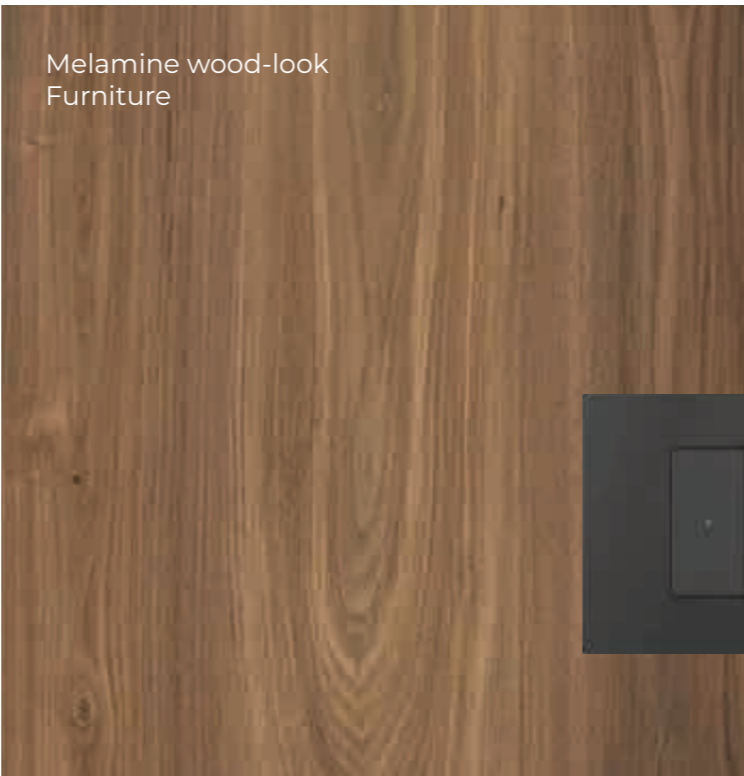

Black light switches
Bticino MatixGO

Laurel wood
baseboard

European-style
windows
Extralum

Ceiling fan
Aveiro

Teak Door

Wood-look porcelain tile
30x150 cm

The background is a solid light green color, overlaid with a pattern of various abstract shapes in a darker green. These shapes include circles, spirals, wavy lines, and organic, hand-drawn forms. The shapes are scattered across the page, creating a textured, artistic effect.

Social Area

Porcelain Backsplash and island Spanish 120x60 cms

White quartz Countertop

Ceiling fan Aveiro

Satinless steel sink Aqualia 78x45cms

Stainless steel faucet Hansgrohe

Melamine wood-look Furniture

Bamboo Eaves

Black light switches Bticino MatixGO

Beam cladding Teak wood

Others

Porcelain Flooring

Black handrail

European-style windows and sliding doors
Extralum

Melamine wood-look Furniture

Stainless steel faucet
Hansgrohe