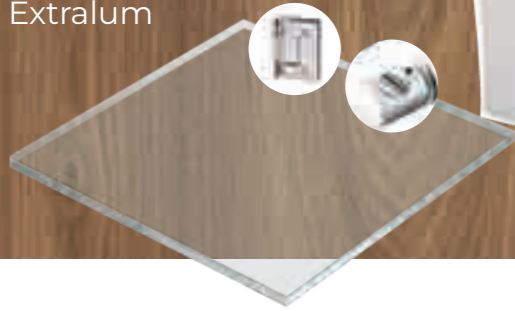

Bathrooms

Melamine wood-style furniture

One-piece toilet Prime

Glass shower door Extralum

Stainless steel toilet paper holder Hansgrohe

Stainless steel coat racks Hansgrohe

Stainless shower faucets Hansgrohe