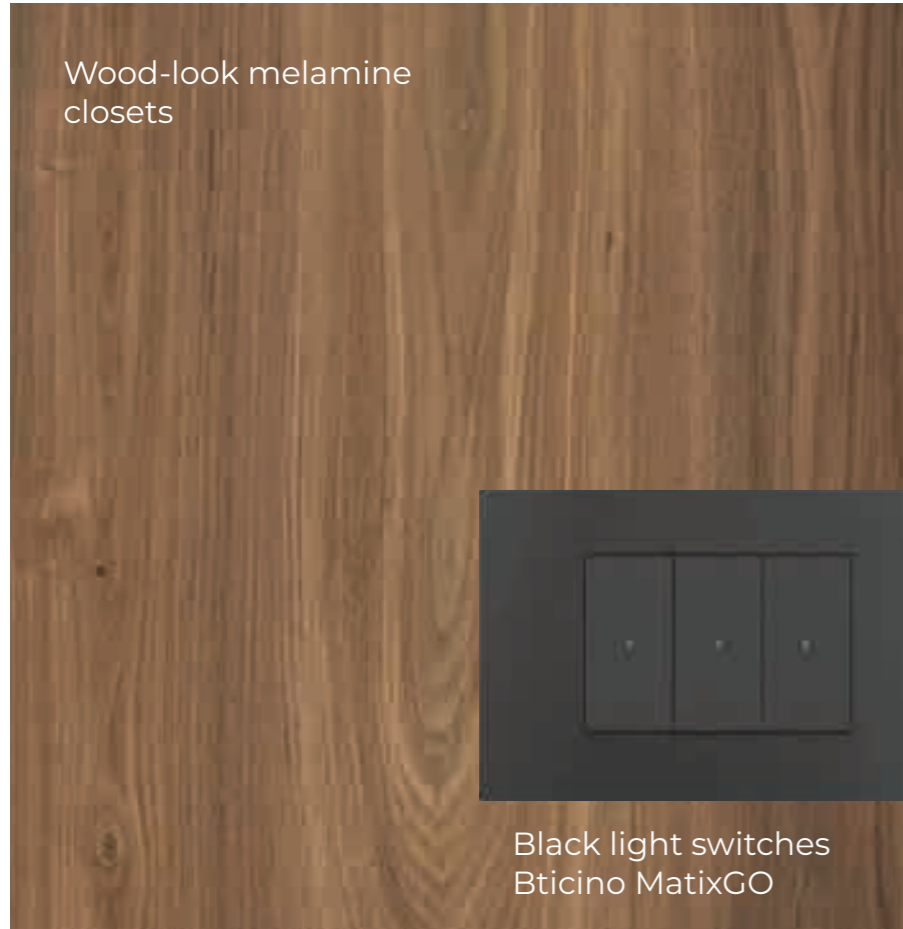

Bathrooms

Melamine wood-style furniture

One-piece toilet Prime

Glass shower door Extralum

Stainless steel toilet paper holder Hansgrohe

Stainless steel coat racks Hansgrohe

Stainless shower faucets Hansgrohe

Stainless steel bathtub faucet Hansgrohe

Indirect LED lighting mirror

Stainless steel faucet Hansgrohe

White quartz sinks and countertops

Bathtub Aquarello

Porcelain tile wall cladding

Wood-look melamine closets

Black light switches
Bticino MatixGO

Laurel wood
baseboard

European-style
windows
Extralum

Ceiling fan
Aveiro

Teak Door

Wood-look porcelain tile
30x150 cm

The background is a solid light green color, overlaid with a pattern of various abstract shapes in a darker green. These shapes include circles, spirals, wavy lines, and organic, hand-drawn forms. The shapes are scattered across the page, creating a textured, artistic effect.

Black light switches Bticino MatixGO

Beam cladding Teak wood

Others

Porcelain Flooring

Black handrail

European-style windows and sliding doors
Extralum

Melamine wood-look Furniture

Stainless steel faucet
Hansgrohe