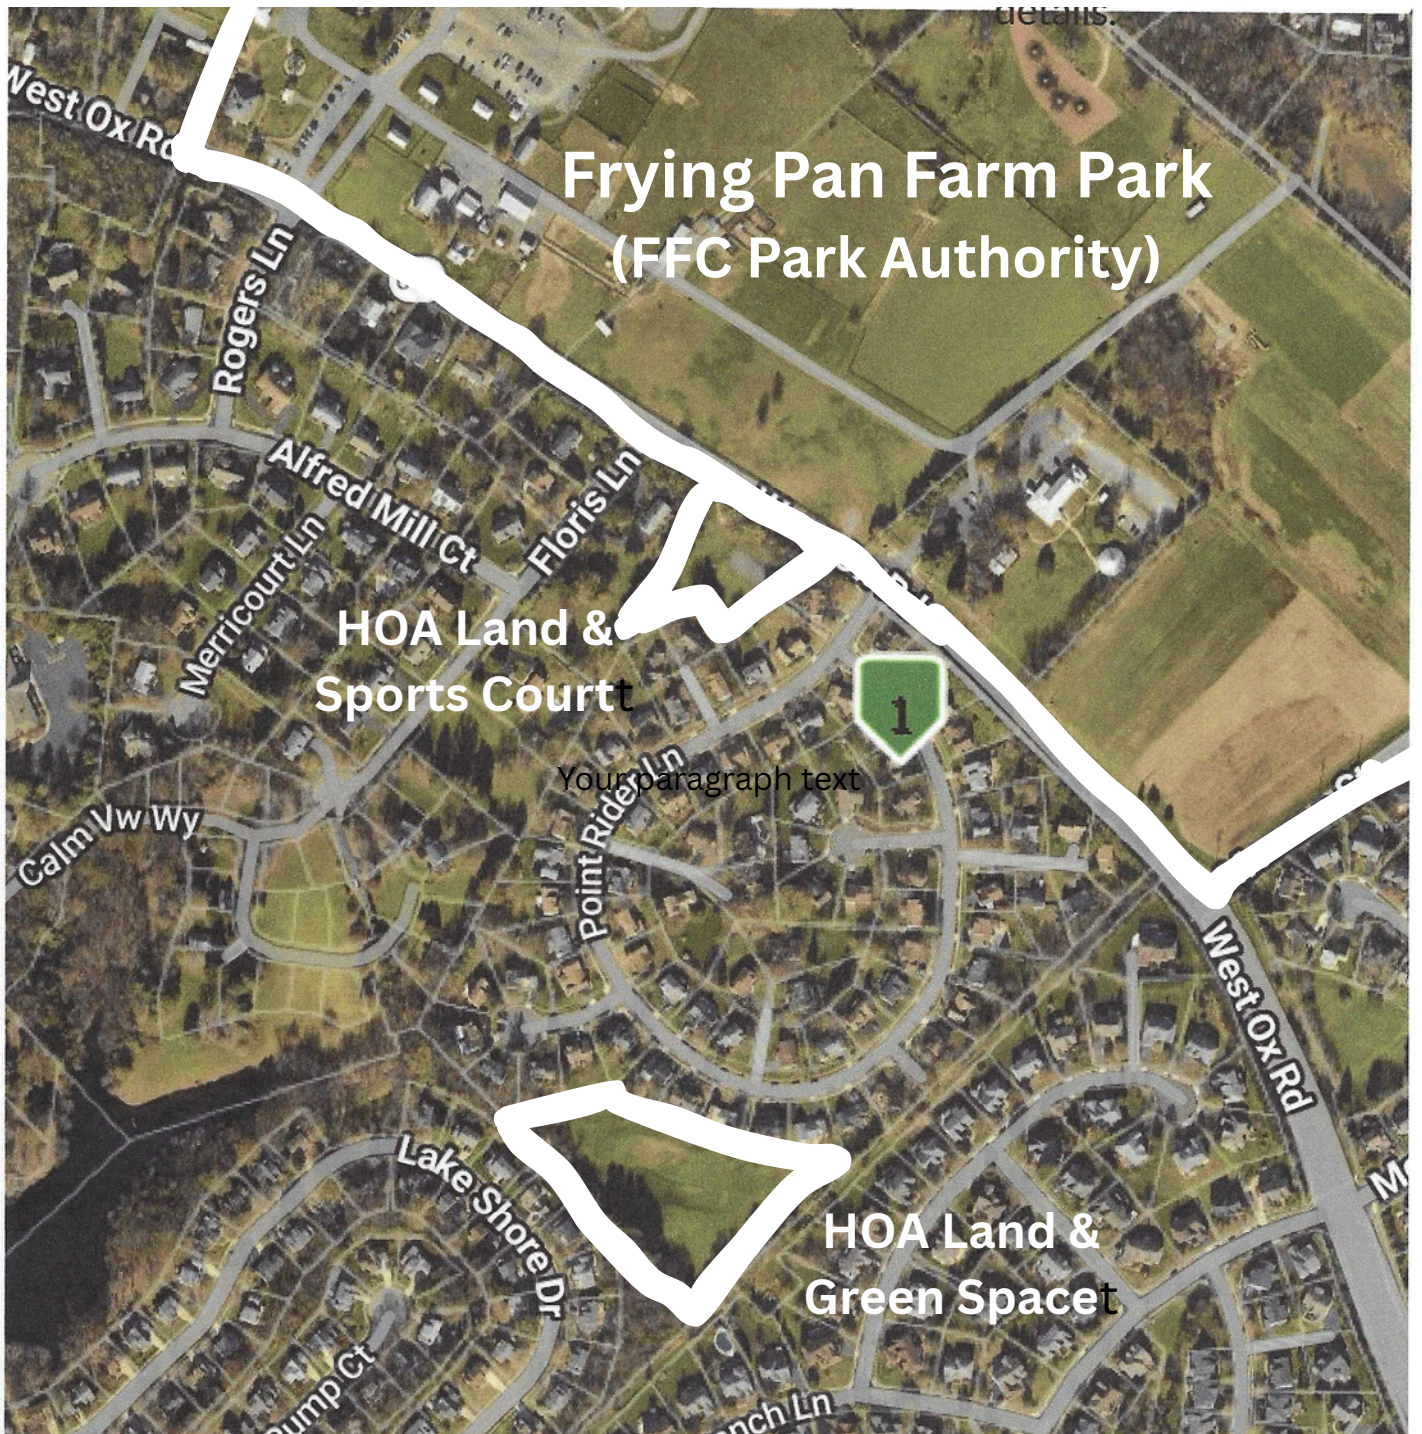

# Borneham Wood

Overhead View of HOA Amenities and FFC Park

**13385 Point Rider Ln Herndon**  
**Overhead view of neighborhood**