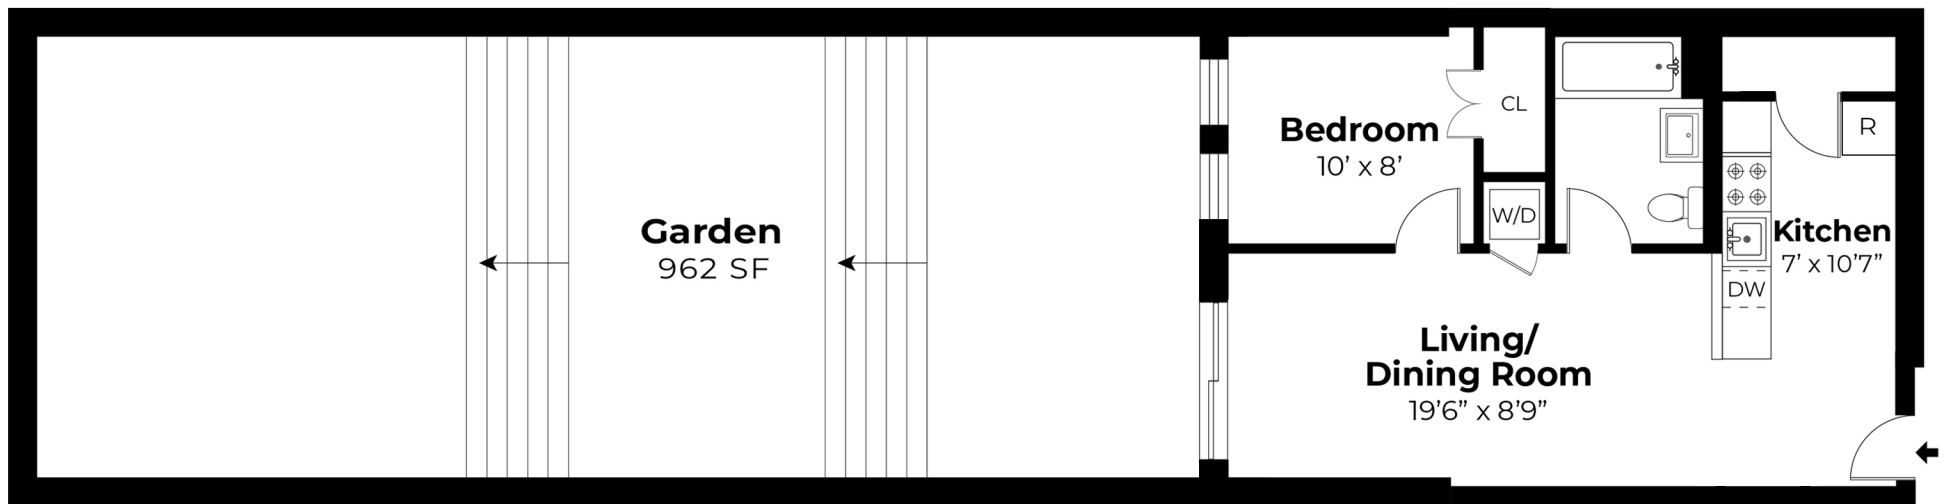

Garden

1 Bed | 1 Bath

569 SF Int

962 SF Ext

STERLING

1479 Sterling Pl, Brooklyn, NY 11213
1479-sterling-pl.luxuryallianceny.com

LUXURY ALLIANCE

TEAM